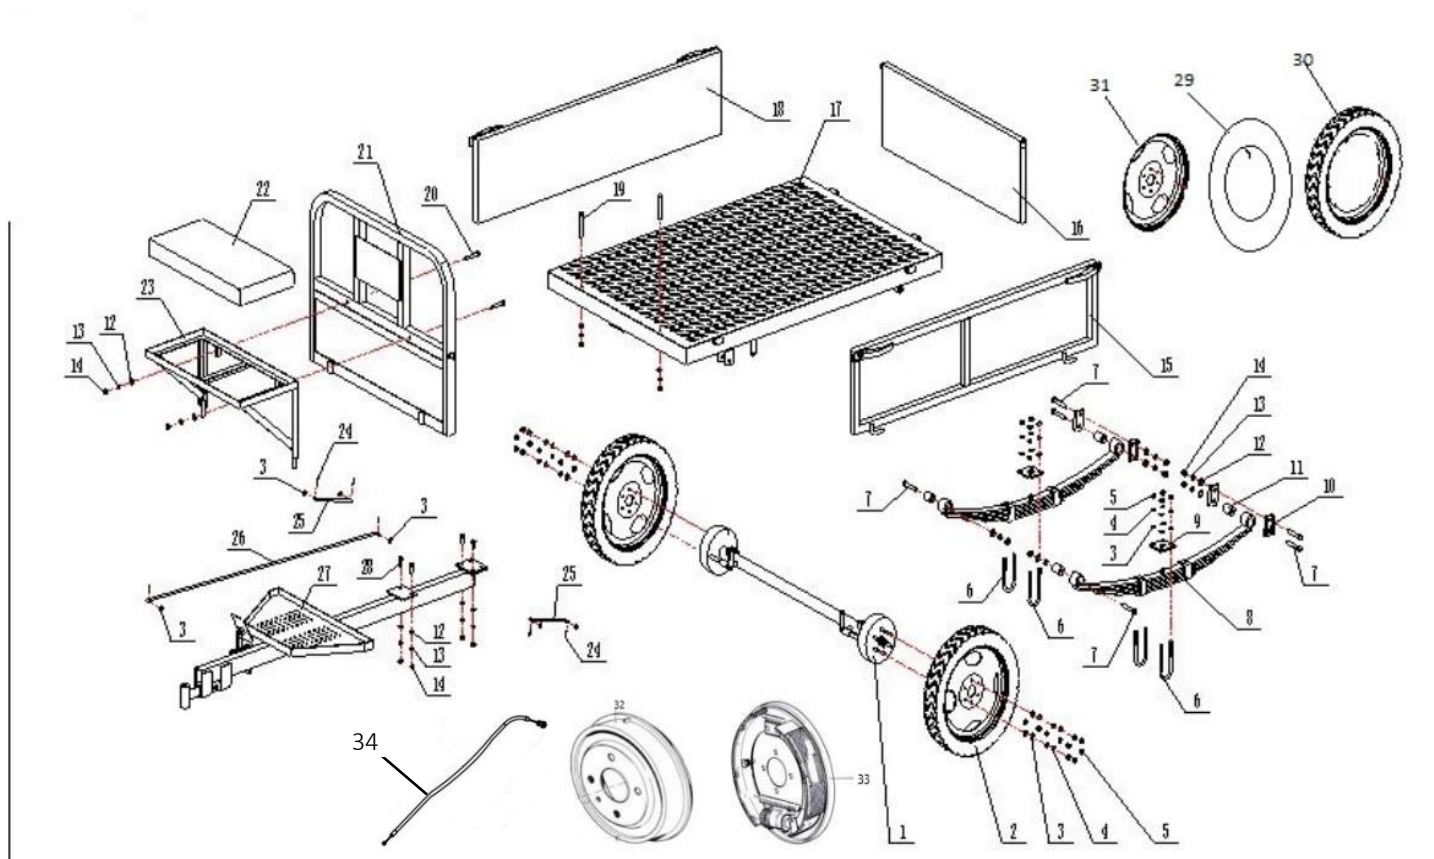

Documentatie tehnica remorca 450kg

Nr.crt	Deminire produs	Proaduct name	Cod comanda
1	axa spate cu 6 prezoane	rear-axle 6 studs	psrm450-1
1a	axa spate cu 4 prezoane	rear-axle 4 studs	psrm450-1a
2	roata	wheel	psrm450-2
3	saiba 8	plate washer 8	psrm450-3
4	grower 8	spring washer 8	psrm450-4
5	piulita m8	nut m8	psrm450-5
6	surub u m8	u-shaped bolt m8	psrm450-6
7	surub m12x70	bolt m12x70	psrm450-7
8	ansamblu arc	plate spring assy	psrm450-8
9	placa blocare arc	lock block for plate spring	psrm450-9
10	placa legatura arc	link block for plate spring	psrm450-10
11	manson	rubber lining	psrm450-11
12	saiba 10	plate washer 10	psrm450-12

Producător motoutilaje

Documentatie tehnică

13	grower 10	spring washer 10	psrm450-13
14	piulita m10	nut m10	psrm450-14
15	usa laterala stanga	side door- left	psrm450-15
16	usa spate	back door	psrm450-16
17	platforma	baseboard	psrm450-17
18	usa laterala dreapta	side door-right	psrm450-18
19	surub m10x80	bolt m10x80	psrm450-19
20	surub m10x60	bolt m10x60	psrm450-20
21	spatar	backrest	psrm450-21
22	perna	cushion	psrm450-22
23	cadru scaun	seat frame	psrm450-23
24	pana	cotter	psrm450-24
25	parghie frana	the brake sub-lever	psrm450-25
26	parghie principala frana	the brake main-lever	psrm450-26
27	ansamblu cadru	car body connection frame assembly	psrm450-27
28	surub	screw	psrm450-28
29	camera 400x12	inner tube 400x12	psrm450-29
30	anelopa 400x12	outer rubber tyre 400x12	psrm450-30
31	janta cu 6 prezoane	rim 6 studs	psrm450-31
31a	janta cu 4 prezoane	rim 4 studs	psrm450-31a
32	tambur	brake drum	psrm450-32
33	set saboti	brake shoes	psrm450-33
34	cablu frana	brake cable	psrm450-34