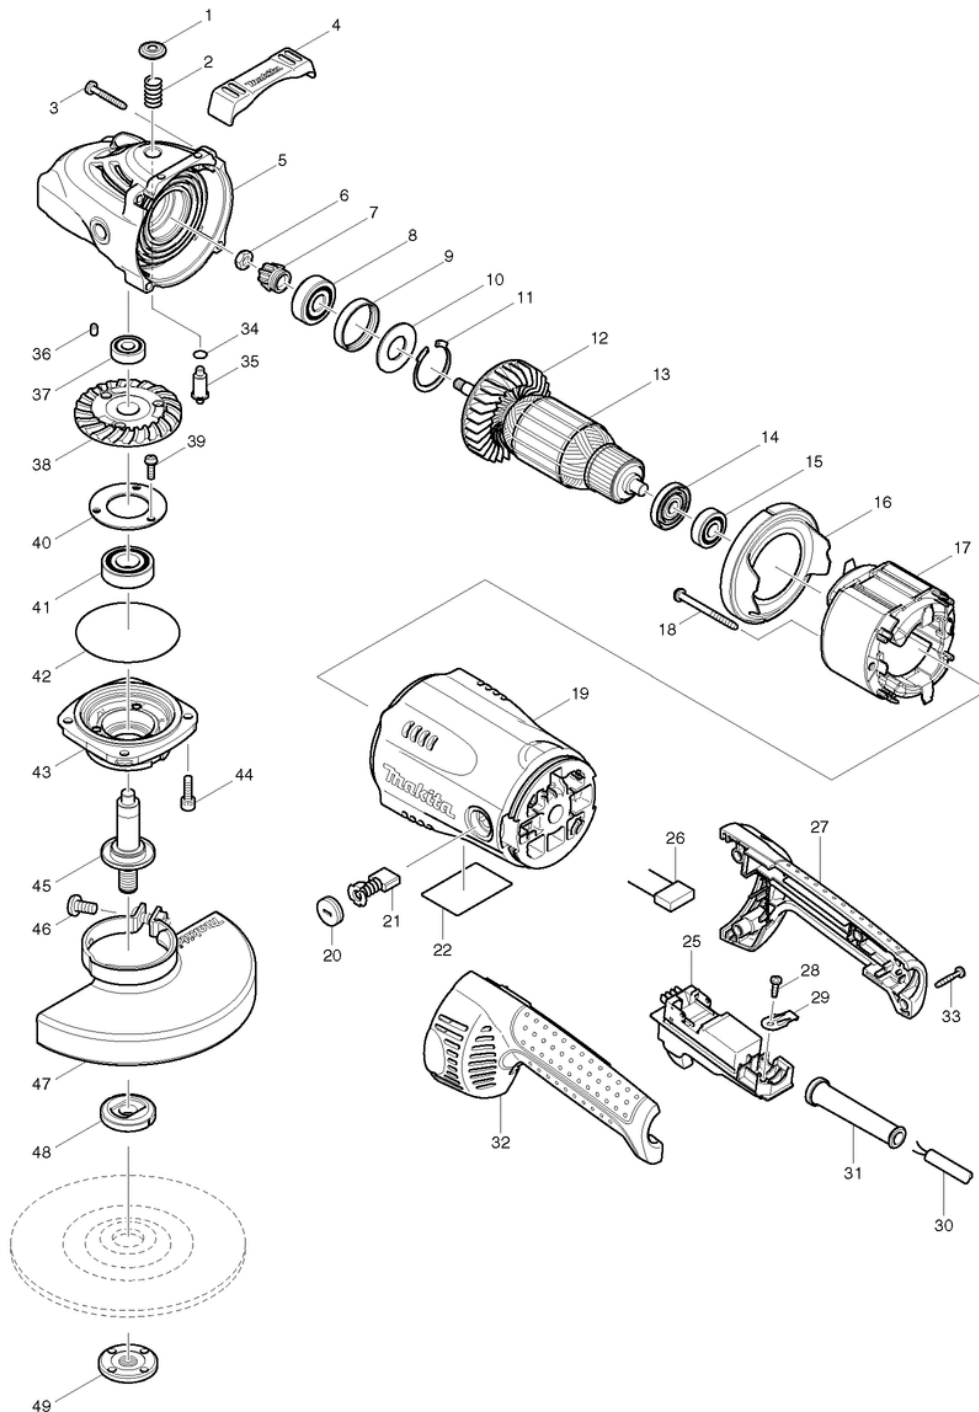

Makita Service Information / Model: GA7020