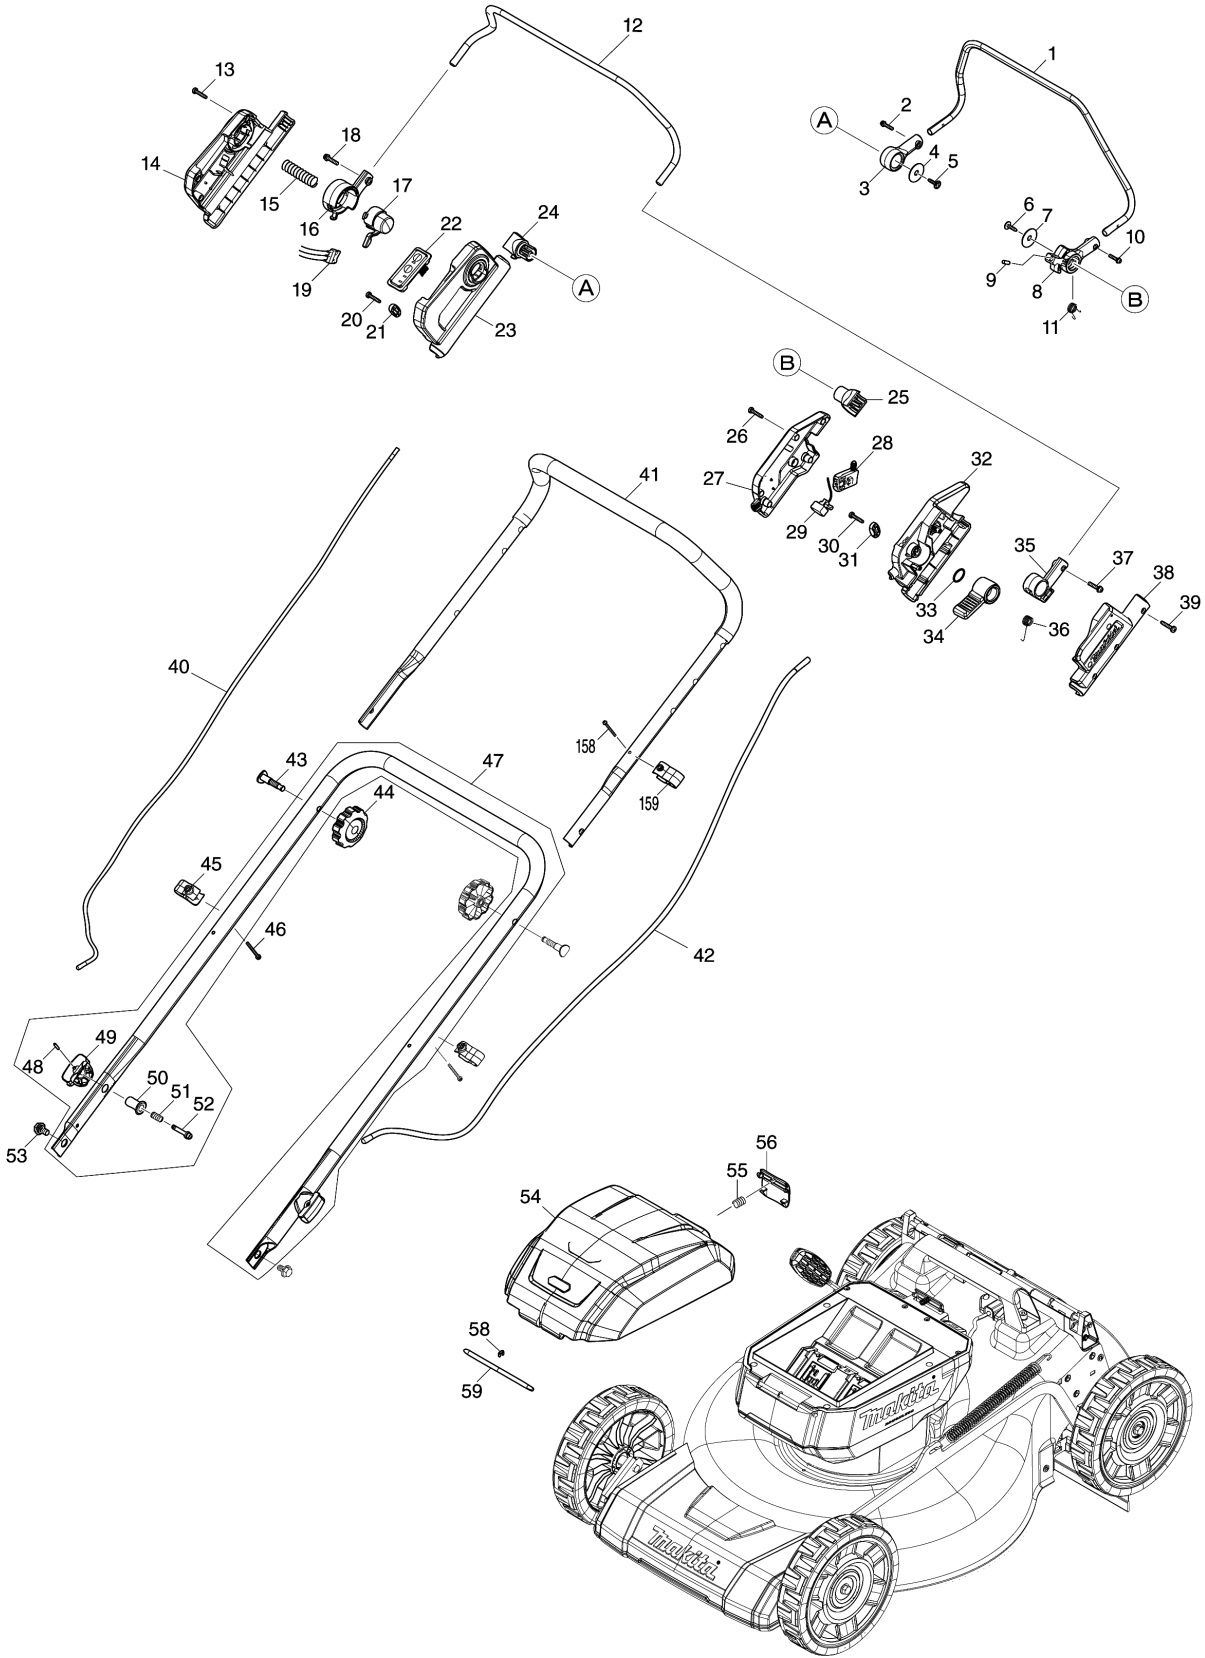

Model No.LM002G 530MM CORDLESS LAWN MOWER

# Model No.LM002G 530MM CORDLESS LAWN MOWER

Model No.LM002G 530MM CORDLESS LAWN MOWER

### Model No.LM002G 530MM CORDLESS LAWN MOWER

## Model No.LM002G 530MM CORDLESS LAWN MOWER

Položka	Objednávacie číslo	Popis	Zmena	ks	New/Old	Možnosť 1	Možnosť 2	Poznámka
001	327425-6	DRIVING LEVER		1				
002	911138-5	P.H.SCREW M4X20 WITH WR		1				
003	459858-8	DRIVING LEVER SUPPORT R		1				
C10	931102-0	HEX. NUT M4		1				
004	253814-8	FLAT WASHER 8		1				
005	265620-9	TAPPING SCREW FLANGE 4X18		1				
006	265620-9	TAPPING SCREW FLANGE 4X18		1				
007	253814-8	FLAT WASHER 8		1				
008	413B10-4	DRIVING LEVER SUPPORT L		1				
C10	931102-0	HEX. NUT M4		1				
009	268225-4	PIN 5		1				
010	911138-5	P.H.SCREW M4X20 WITH WR		1				
011	232566-4	TORSION SPRING 12		1				
012	327424-8	SWITCH LEVER		1				
013	266424-2	TAPPING SCREW 4X20		6				
014	183X93-7	SWITCH BOX SET		1				
C10	8044A1-9	INDICATION LABEL		1				
D10		INC. 23						
015	231227-3	COMPRESSION SPRING 15		1				
016	459856-2	SWITCH LEVER SUPPORT R		1				
C10	931102-0	HEX. NUT M4		1				
017	459857-0	LOCK OFF BUTTON		1				
018	911138-5	P.H.SCREW M4X20 WITH WR		1				
019	632T11-3	SWITCH UNIT		1				
020	266424-2	TAPPING SCREW 4X20		2				
021	687123-7	STRAIN RELIEF		1				
022	141M31-9	SWITCH CIRCUIT COMPLETE		1				
C10	539258-9	SWITCH PLATE ASS'Y		1				
C20	266490-9	TAPPING SCREW PT 2X6		3				
023	183X93-7	SWITCH BOX SET		1				
C10	8044A1-9	INDICATION LABEL		1				
D10		INC. 14						
024	413A98-8	DRIVING LEVER HOLDER		1				
025	413A98-8	DRIVING LEVER HOLDER		1				
026	266424-2	TAPPING SCREW 4X20		5				
027	183U35-3	LEVER BOX SET		1				
D10		INC. 38						
028	651083-9	SWITCH C3XA-1PSPM		1				
029	620J45-8	DIAL CIRCUIT		1				
030	266424-2	TAPPING SCREW 4X20		2				
031	687123-7	STRAIN RELIEF		1				
032	413A95-4	LEVER BOX C		1				
033	213A12-2	O-RING 18		1				
034	413B01-5	SPEED LEVER		1				