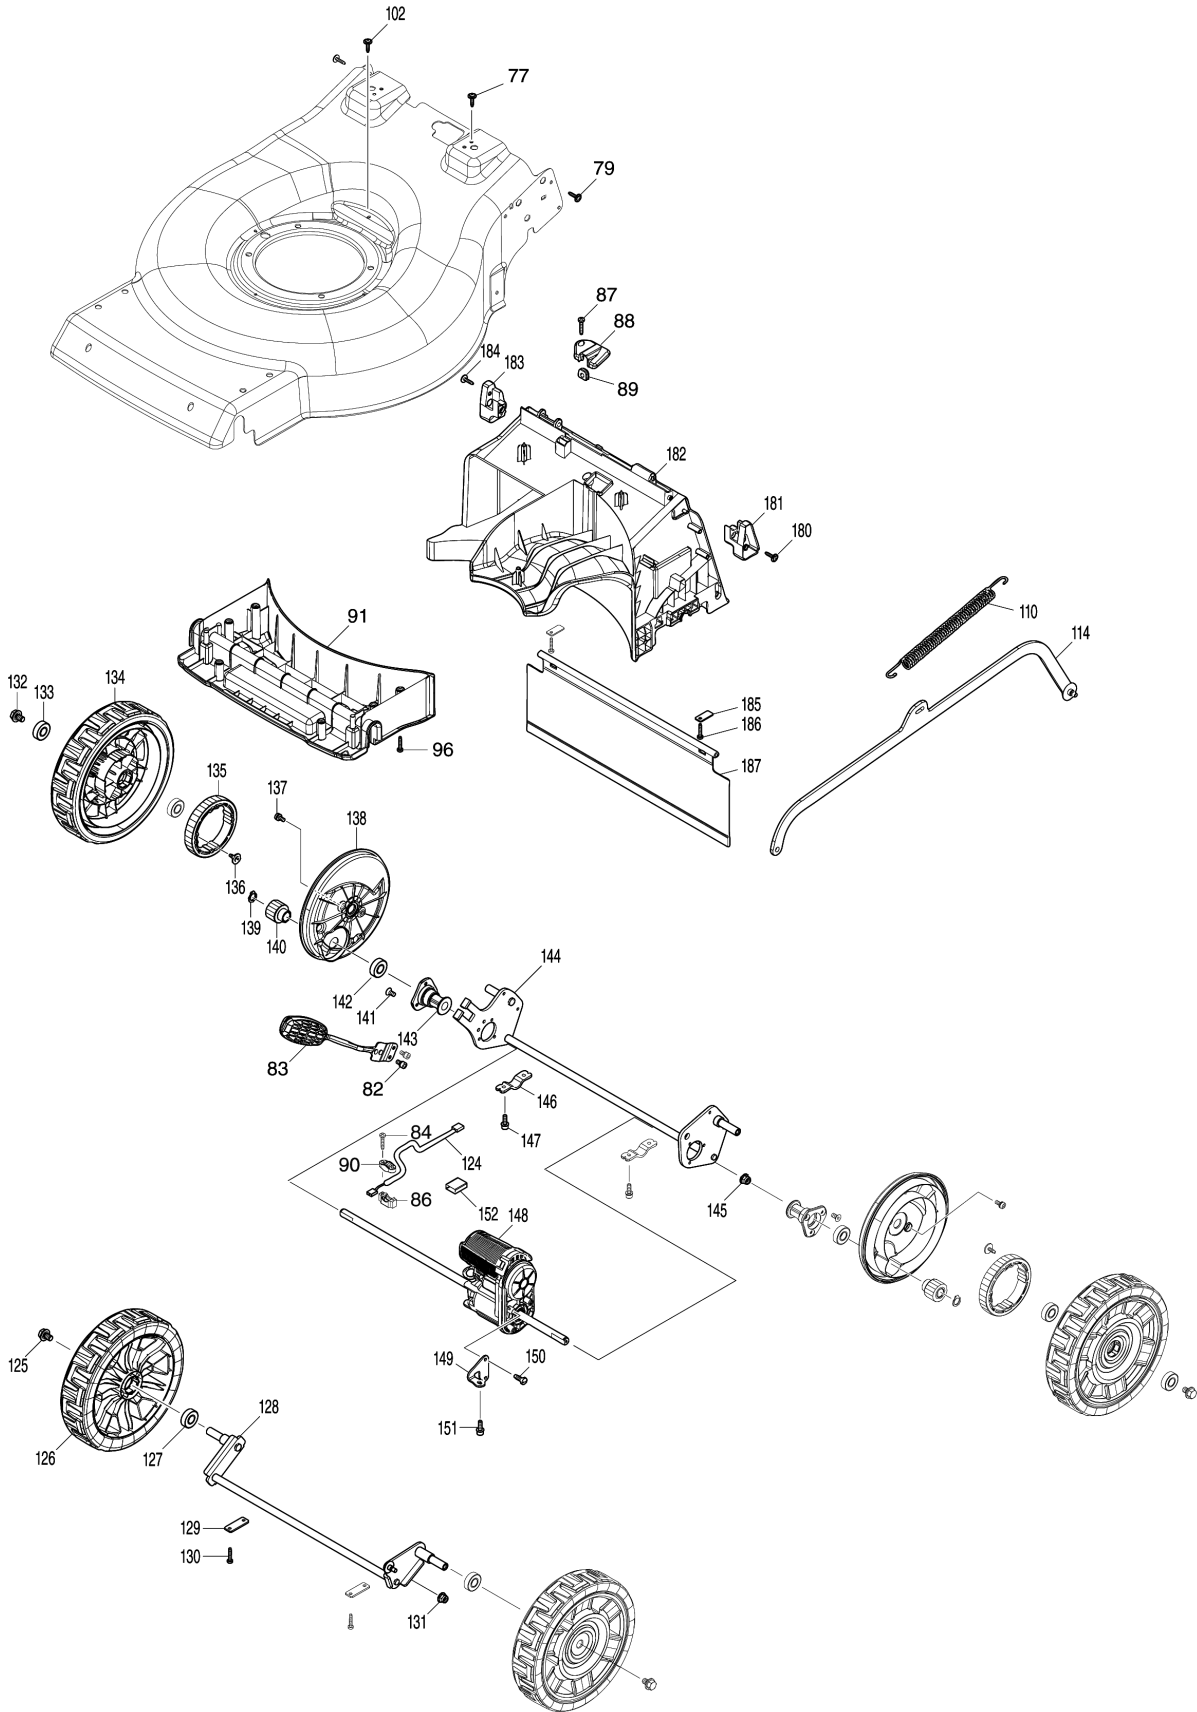

Model No.LM002G 530MM CORDLESS LAWN MOWER

# Model No.LM002G 530MM CORDLESS LAWN MOWER

Model No.LM002G 530MM CORDLESS LAWN MOWER

### Model No.LM002G 530MM CORDLESS LAWN MOWER

## Model No.LM002G 530MM CORDLESS LAWN MOWER

Položka	Objednávacie číslo	Popis	Zmena	ks	New/Old	Možnosť 1	Možnosť 2	Poznámka
001	327425-6	DRIVING LEVER		1				
002	911138-5	P.H.SCREW M4X20 WITH WR		1				
003	459858-8	DRIVING LEVER SUPPORT R		1				
C10	931102-0	HEX. NUT M4		1				
004	253814-8	FLAT WASHER 8		1				
005	265620-9	TAPPING SCREW FLANGE 4X18		1				
006	265620-9	TAPPING SCREW FLANGE 4X18		1				
007	253814-8	FLAT WASHER 8		1				
008	413B10-4	DRIVING LEVER SUPPORT L		1				
C10	931102-0	HEX. NUT M4		1				
009	268225-4	PIN 5		1				
010	911138-5	P.H.SCREW M4X20 WITH WR		1				
011	232566-4	TORSION SPRING 12		1				
012	327424-8	SWITCH LEVER		1				
013	266424-2	TAPPING SCREW 4X20		6				
014	183X93-7	SWITCH BOX SET		1				
C10	8044A1-9	INDICATION LABEL		1				
D10		INC. 23						
015	231227-3	COMPRESSION SPRING 15		1				
016	459856-2	SWITCH LEVER SUPPORT R		1				
C10	931102-0	HEX. NUT M4		1				
017	459857-0	LOCK OFF BUTTON		1				
018	911138-5	P.H.SCREW M4X20 WITH WR		1				
019	632T11-3	SWITCH UNIT		1				
020	266424-2	TAPPING SCREW 4X20		2				
021	687123-7	STRAIN RELIEF		1				
022	141M31-9	SWITCH CIRCUIT COMPLETE		1				
C10	539258-9	SWITCH PLATE ASS'Y		1				
C20	266490-9	TAPPING SCREW PT 2X6		3				
023	183X93-7	SWITCH BOX SET		1				
C10	8044A1-9	INDICATION LABEL		1				
D10		INC. 14						
024	413A98-8	DRIVING LEVER HOLDER		1				
025	413A98-8	DRIVING LEVER HOLDER		1				
026	266424-2	TAPPING SCREW 4X20		5				
027	183U35-3	LEVER BOX SET		1				
D10		INC. 38						
028	651083-9	SWITCH C3XA-1PSPM		1				
029	620J45-8	DIAL CIRCUIT		1				
030	266424-2	TAPPING SCREW 4X20		2				
031	687123-7	STRAIN RELIEF		1				
032	413A95-4	LEVER BOX C		1				
033	213A12-2	O-RING 18		1				
034	413B01-5	SPEED LEVER		1				