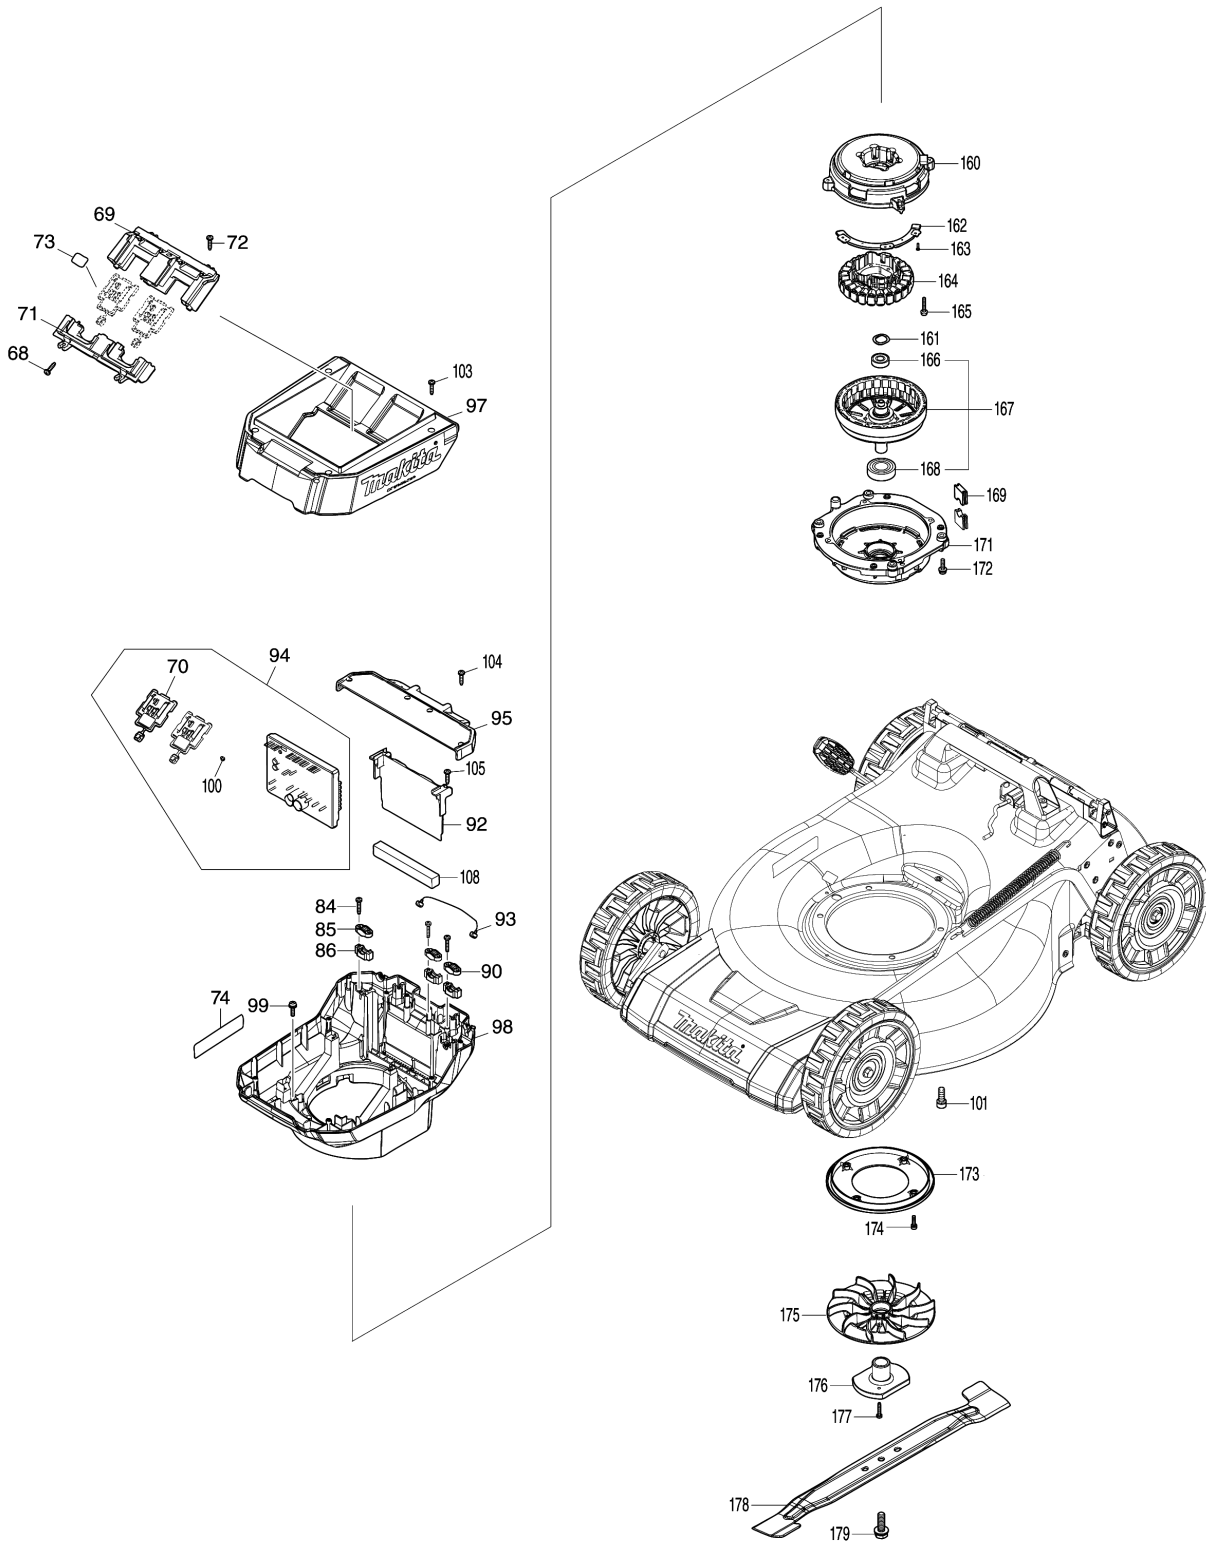

Model No.LM002G 530MM CORDLESS LAWN MOWER

# Model No.LM002G 530MM CORDLESS LAWN MOWER

Model No.LM002G 530MM CORDLESS LAWN MOWER

### Model No.LM002G 530MM CORDLESS LAWN MOWER

## Model No.LM002G 530MM CORDLESS LAWN MOWER

Položka	Objednávacie číslo	Popis	Zmena	ks	New/Old	Možnosť 1	Možnosť 2	Poznámka
001	327425-6	DRIVING LEVER		1				
002	911138-5	P.H.SCREW M4X20 WITH WR		1				
003	459858-8	DRIVING LEVER SUPPORT R		1				
C10	931102-0	HEX. NUT M4		1				
004	253814-8	FLAT WASHER 8		1				
005	265620-9	TAPPING SCREW FLANGE 4X18		1				
006	265620-9	TAPPING SCREW FLANGE 4X18		1				
007	253814-8	FLAT WASHER 8		1				
008	413B10-4	DRIVING LEVER SUPPORT L		1				
C10	931102-0	HEX. NUT M4		1				
009	268225-4	PIN 5		1				
010	911138-5	P.H.SCREW M4X20 WITH WR		1				
011	232566-4	TORSION SPRING 12		1				
012	327424-8	SWITCH LEVER		1				
013	266424-2	TAPPING SCREW 4X20		6				
014	183X93-7	SWITCH BOX SET		1				
C10	8044A1-9	INDICATION LABEL		1				
D10		INC. 23						
015	231227-3	COMPRESSION SPRING 15		1				
016	459856-2	SWITCH LEVER SUPPORT R		1				
C10	931102-0	HEX. NUT M4		1				
017	459857-0	LOCK OFF BUTTON		1				
018	911138-5	P.H.SCREW M4X20 WITH WR		1				
019	632T11-3	SWITCH UNIT		1				
020	266424-2	TAPPING SCREW 4X20		2				
021	687123-7	STRAIN RELIEF		1				
022	141M31-9	SWITCH CIRCUIT COMPLETE		1				
C10	539258-9	SWITCH PLATE ASS'Y		1				
C20	266490-9	TAPPING SCREW PT 2X6		3				
023	183X93-7	SWITCH BOX SET		1				
C10	8044A1-9	INDICATION LABEL		1				
D10		INC. 14						
024	413A98-8	DRIVING LEVER HOLDER		1				
025	413A98-8	DRIVING LEVER HOLDER		1				
026	266424-2	TAPPING SCREW 4X20		5				
027	183U35-3	LEVER BOX SET		1				
D10		INC. 38						
028	651083-9	SWITCH C3XA-1PSPM		1				
029	620J45-8	DIAL CIRCUIT		1				
030	266424-2	TAPPING SCREW 4X20		2				
031	687123-7	STRAIN RELIEF		1				
032	413A95-4	LEVER BOX C		1				
033	213A12-2	O-RING 18		1				
034	413B01-5	SPEED LEVER		1				