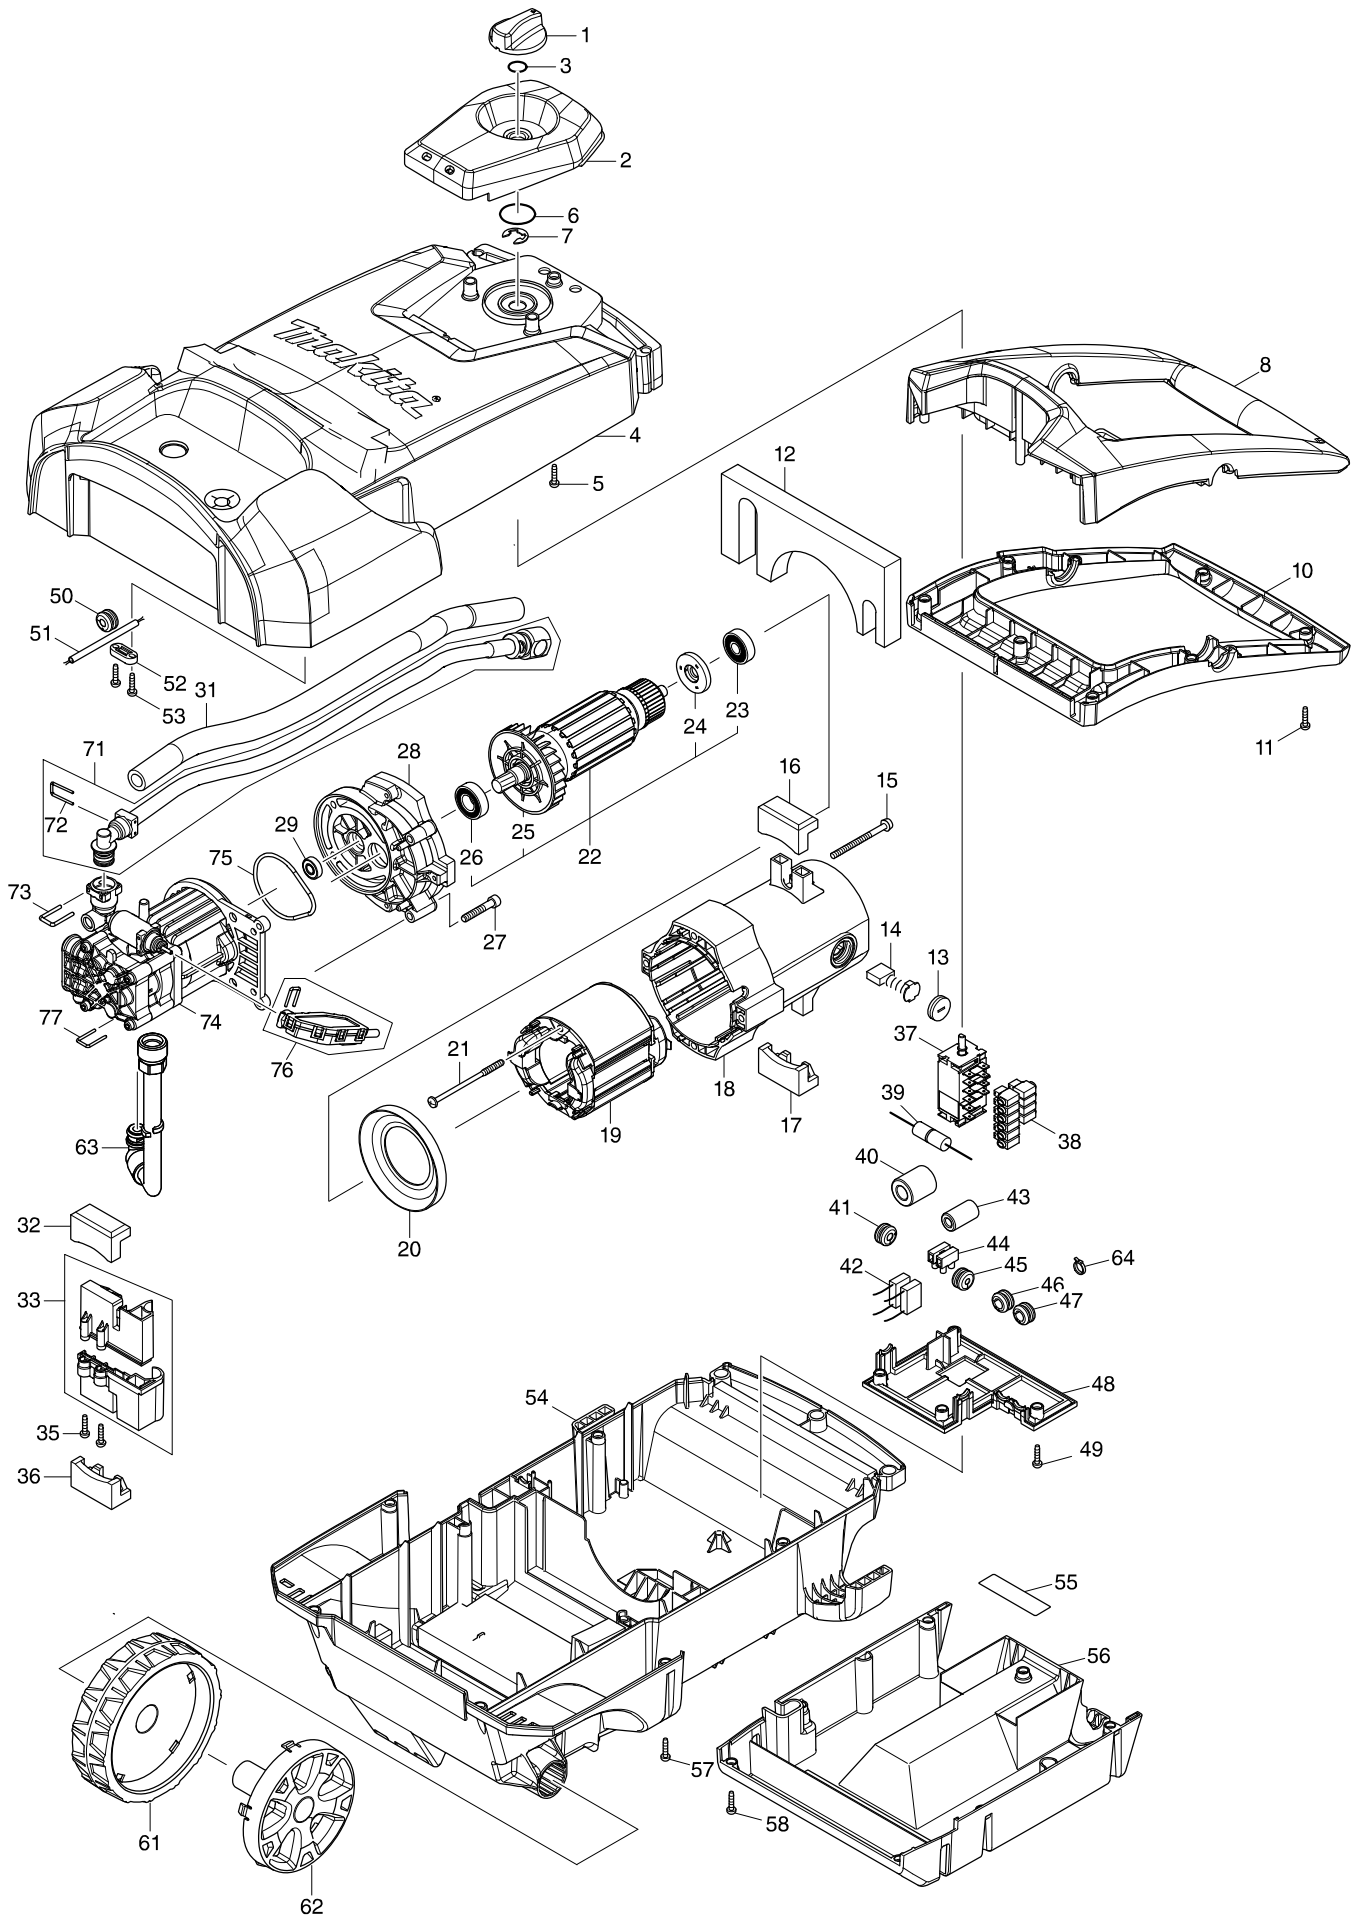

Model HW1300 HIGH PRESSURE WASHER