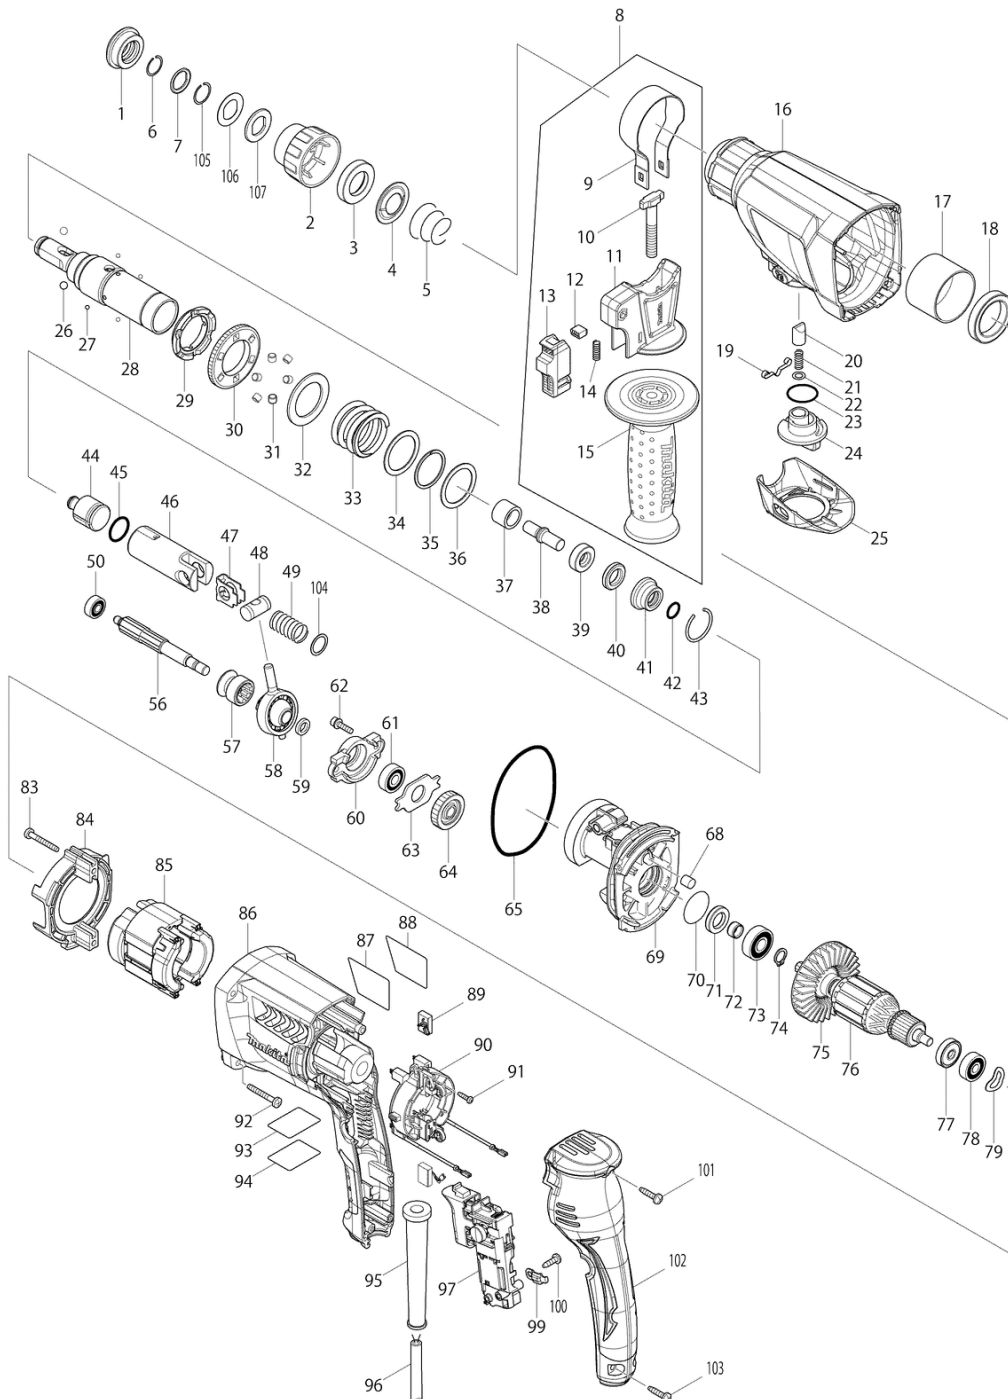

Makita Service Information / Model: HR2300