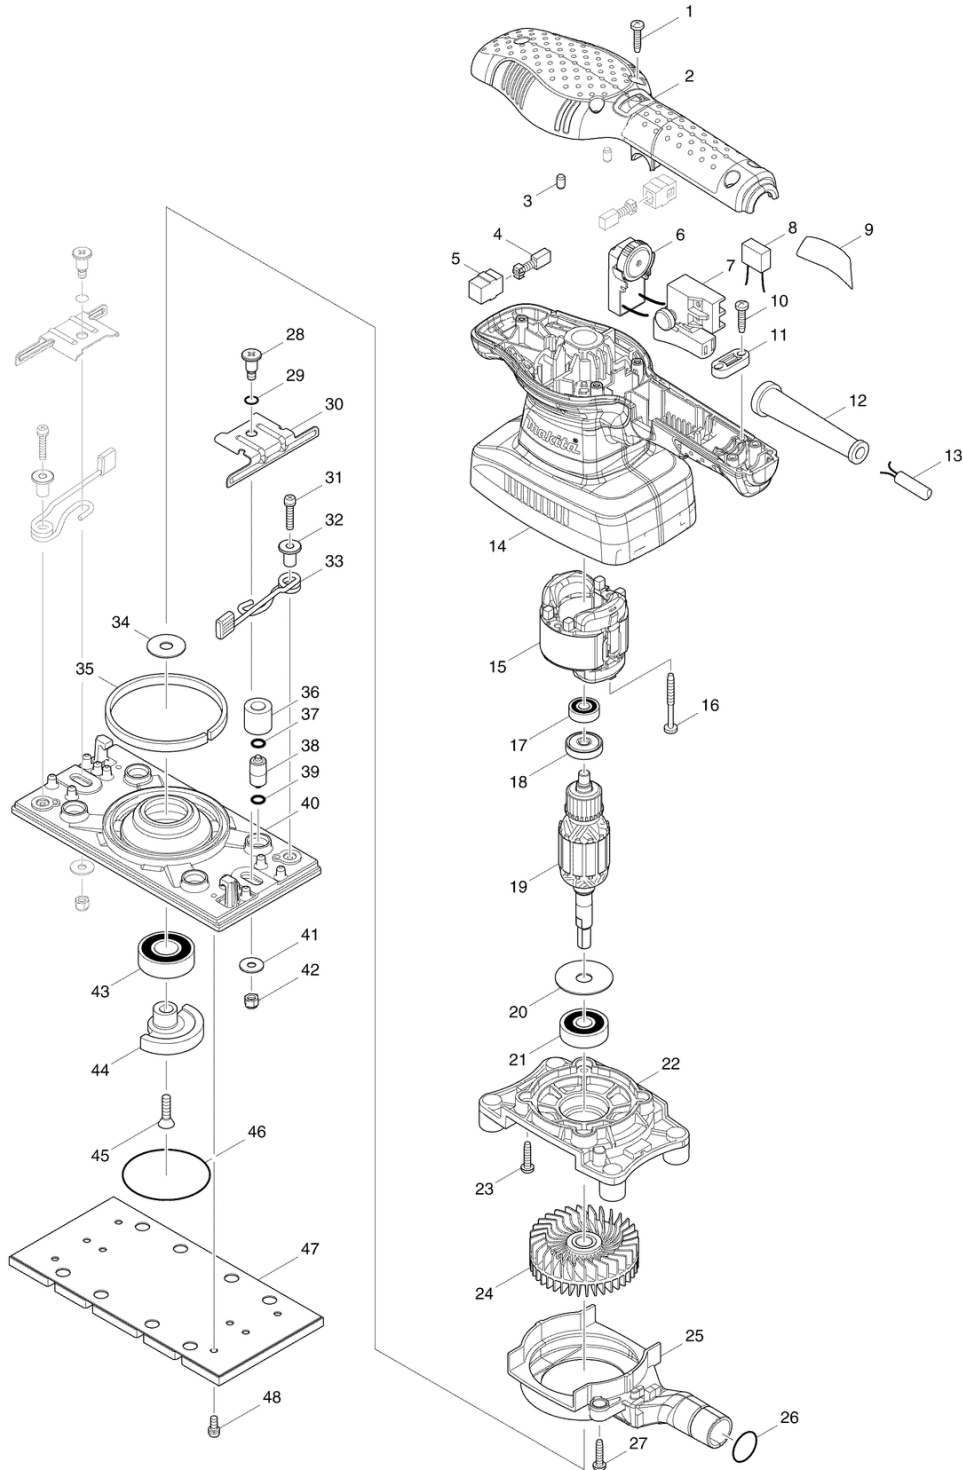

Makita Service Information / Model: B03711