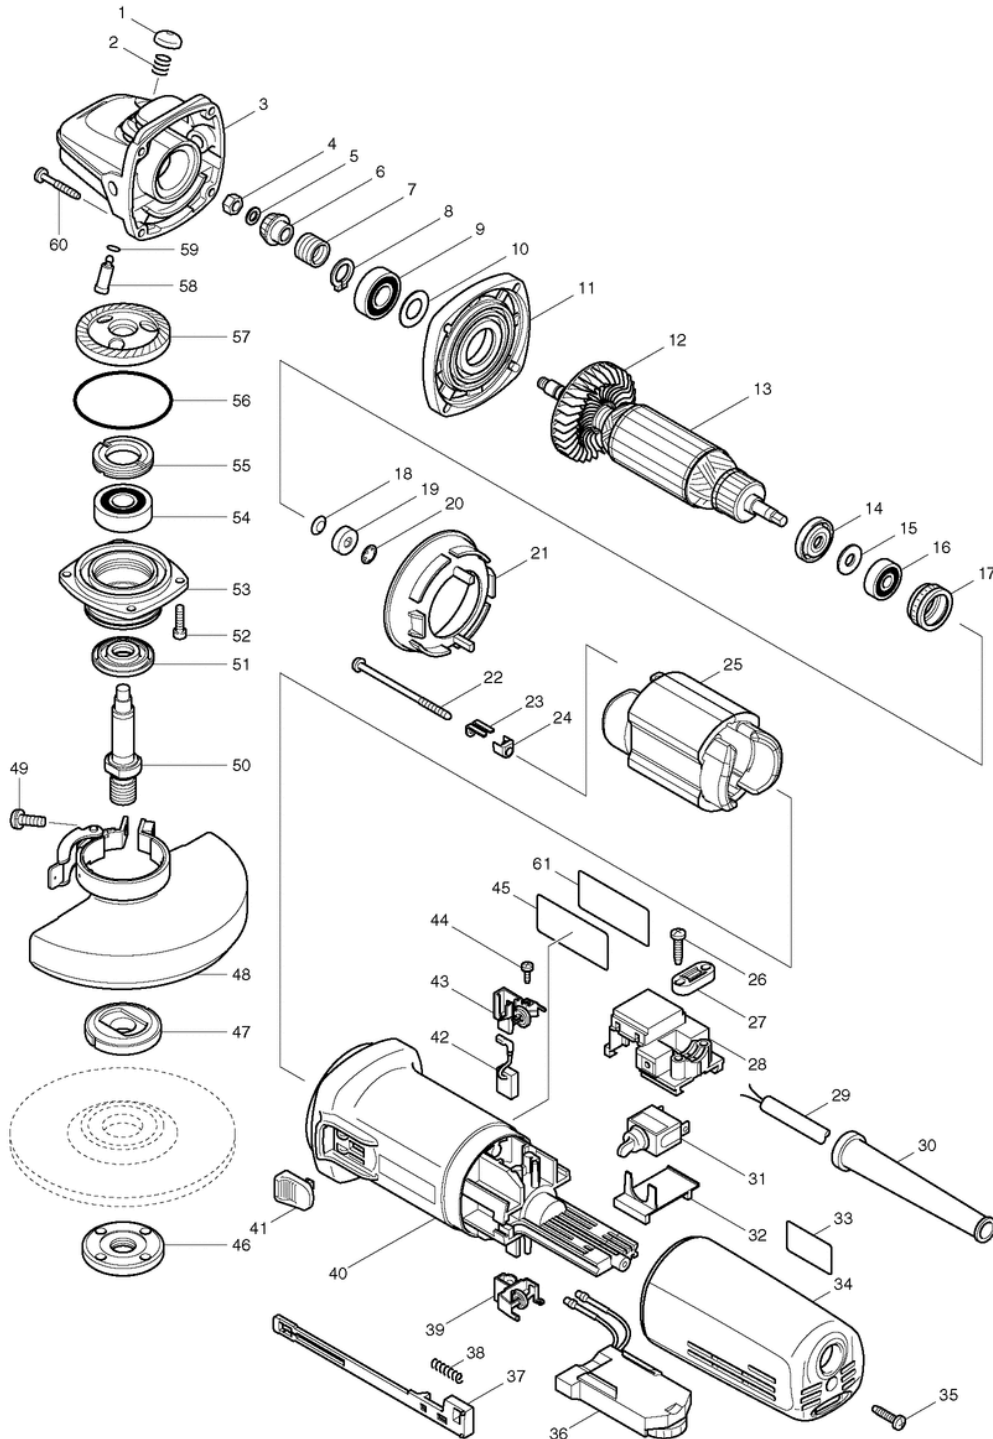

Makita Service Information / Model: 9565CVR