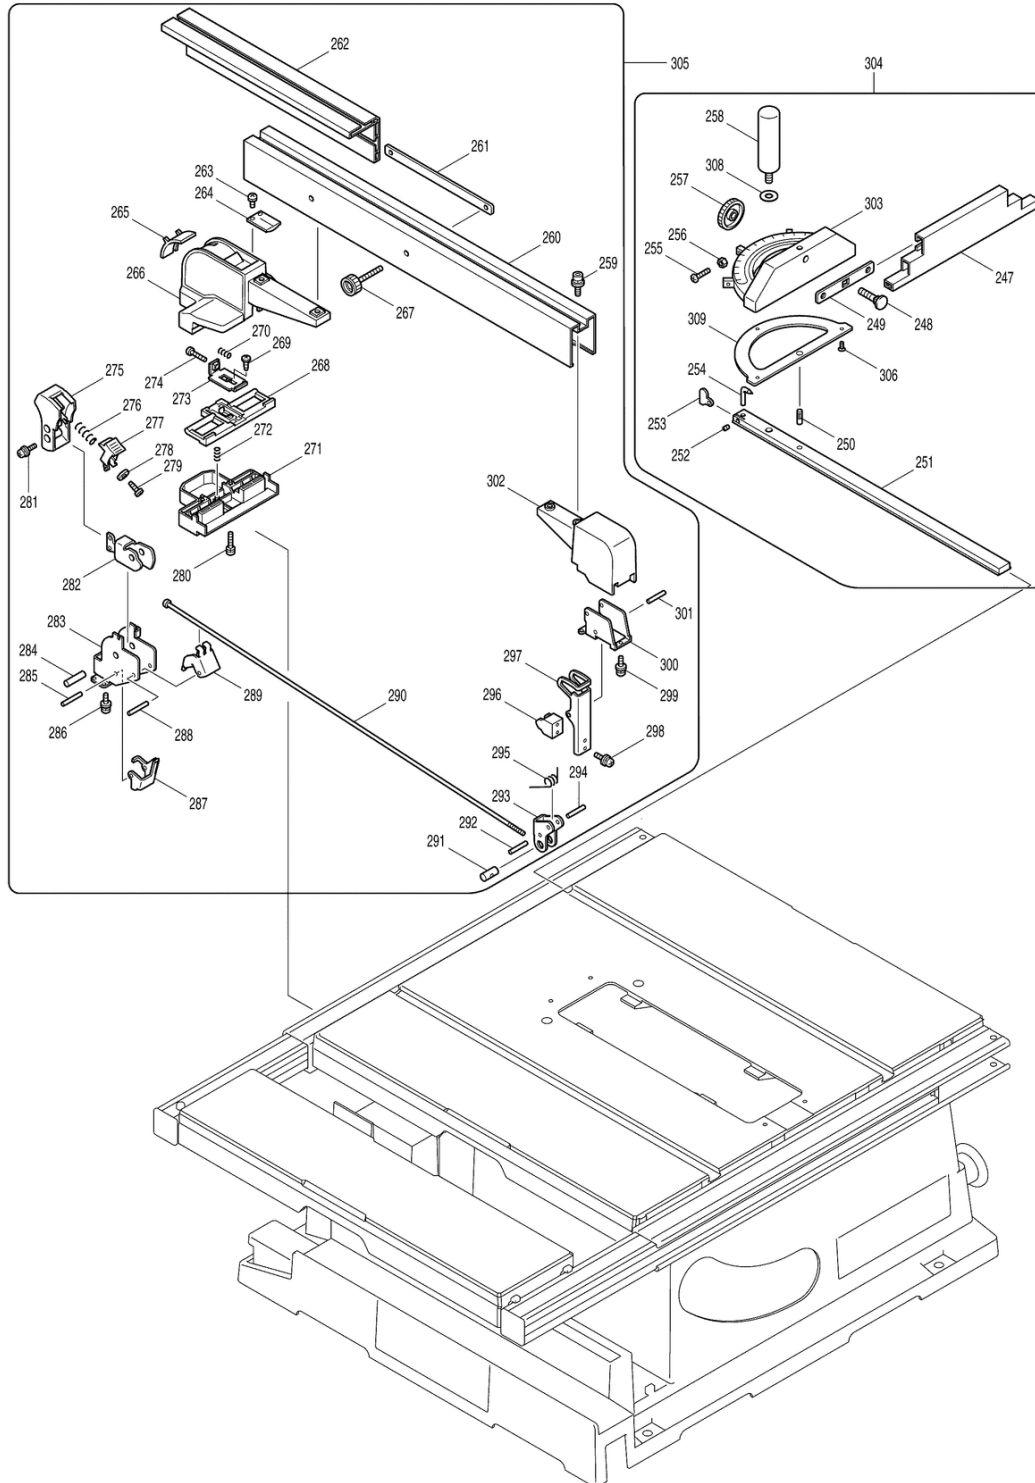

Makita Service Information / Model: 2704