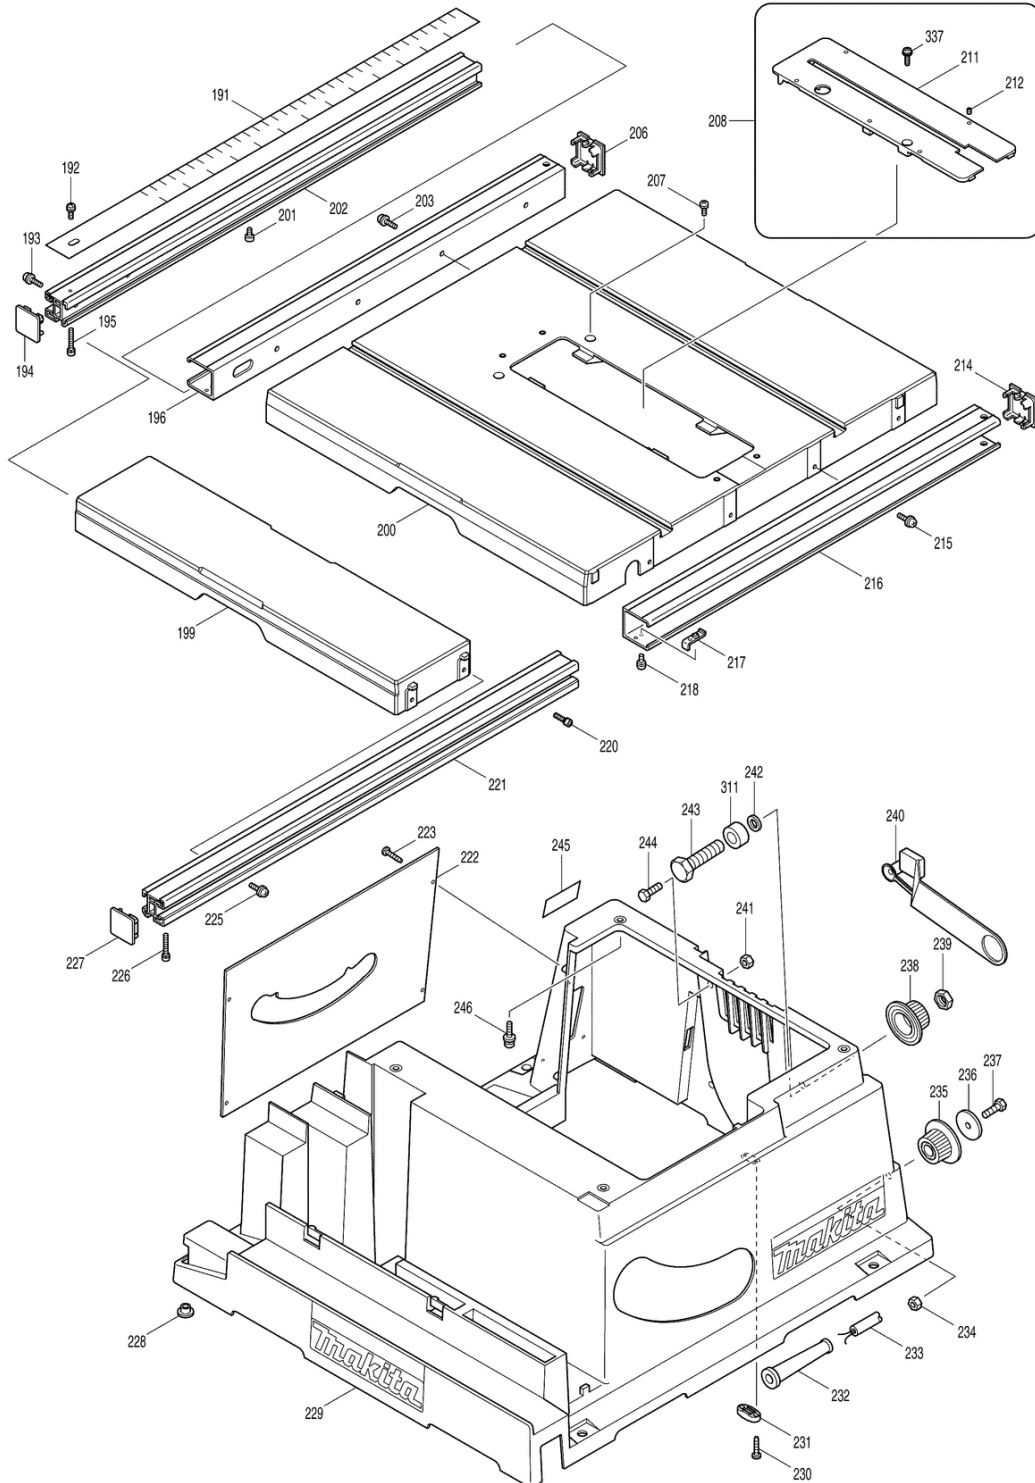

Makita Service Information / Model: 2704