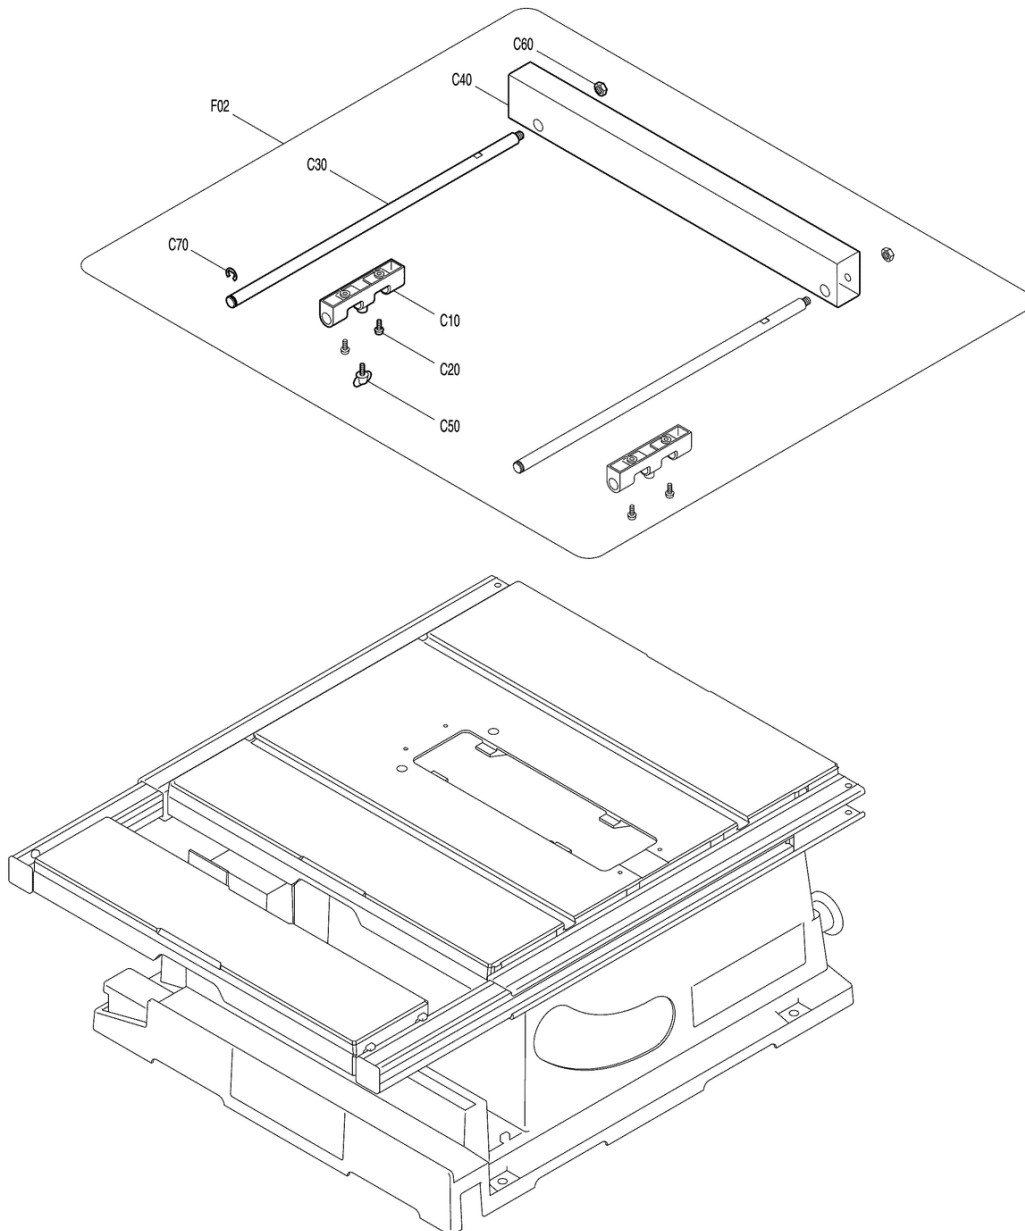

Makita Service Information / Model: 2704