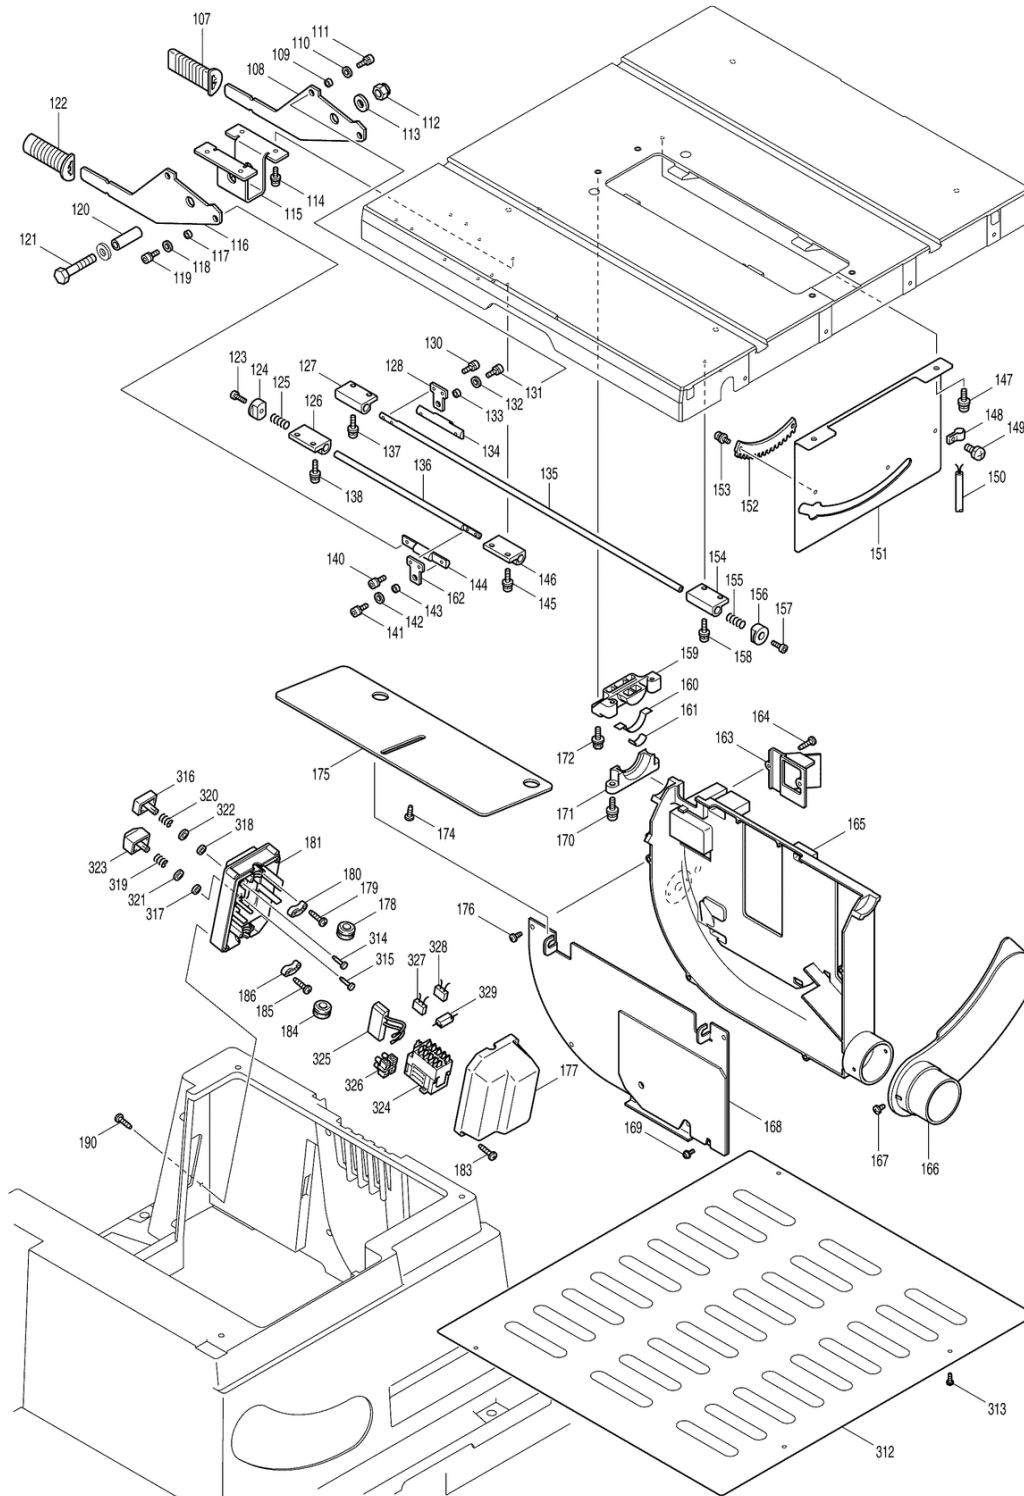

Makita Service Information / Model: 2704