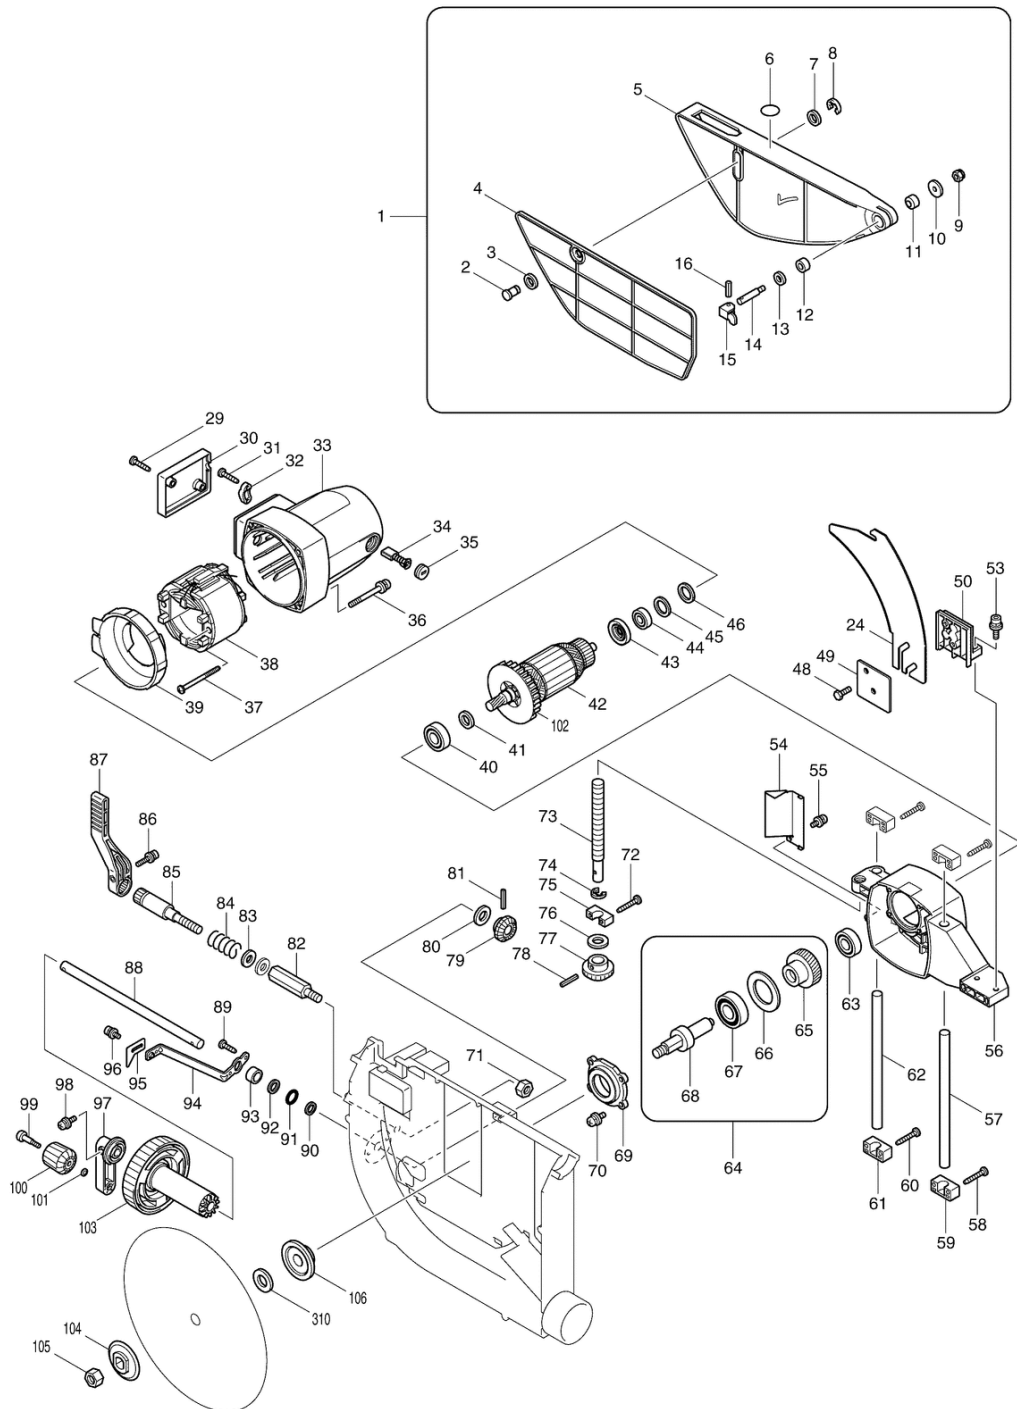

Makita Service Information / Model: 2704