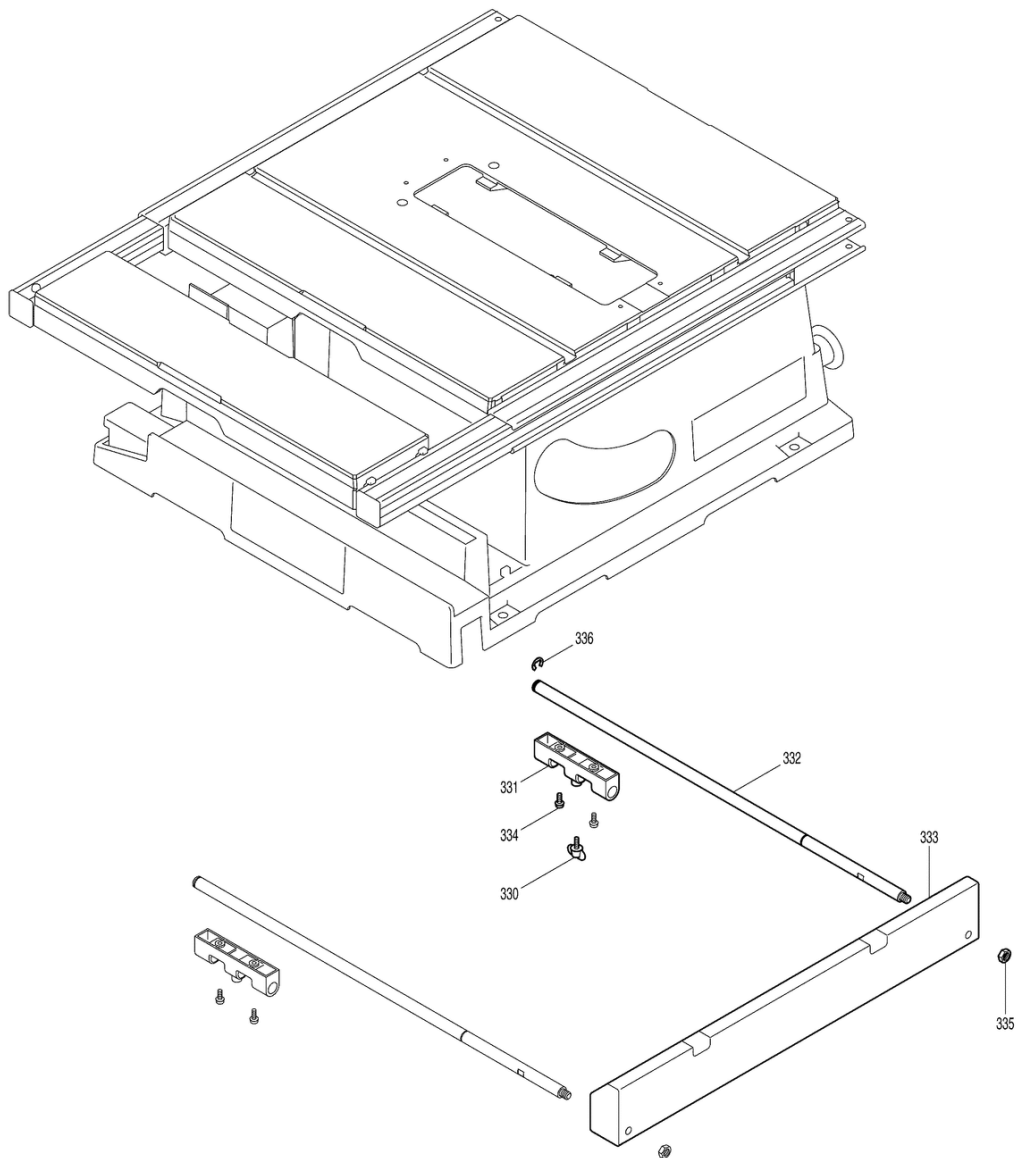

Makita Service Information / Model: 2704