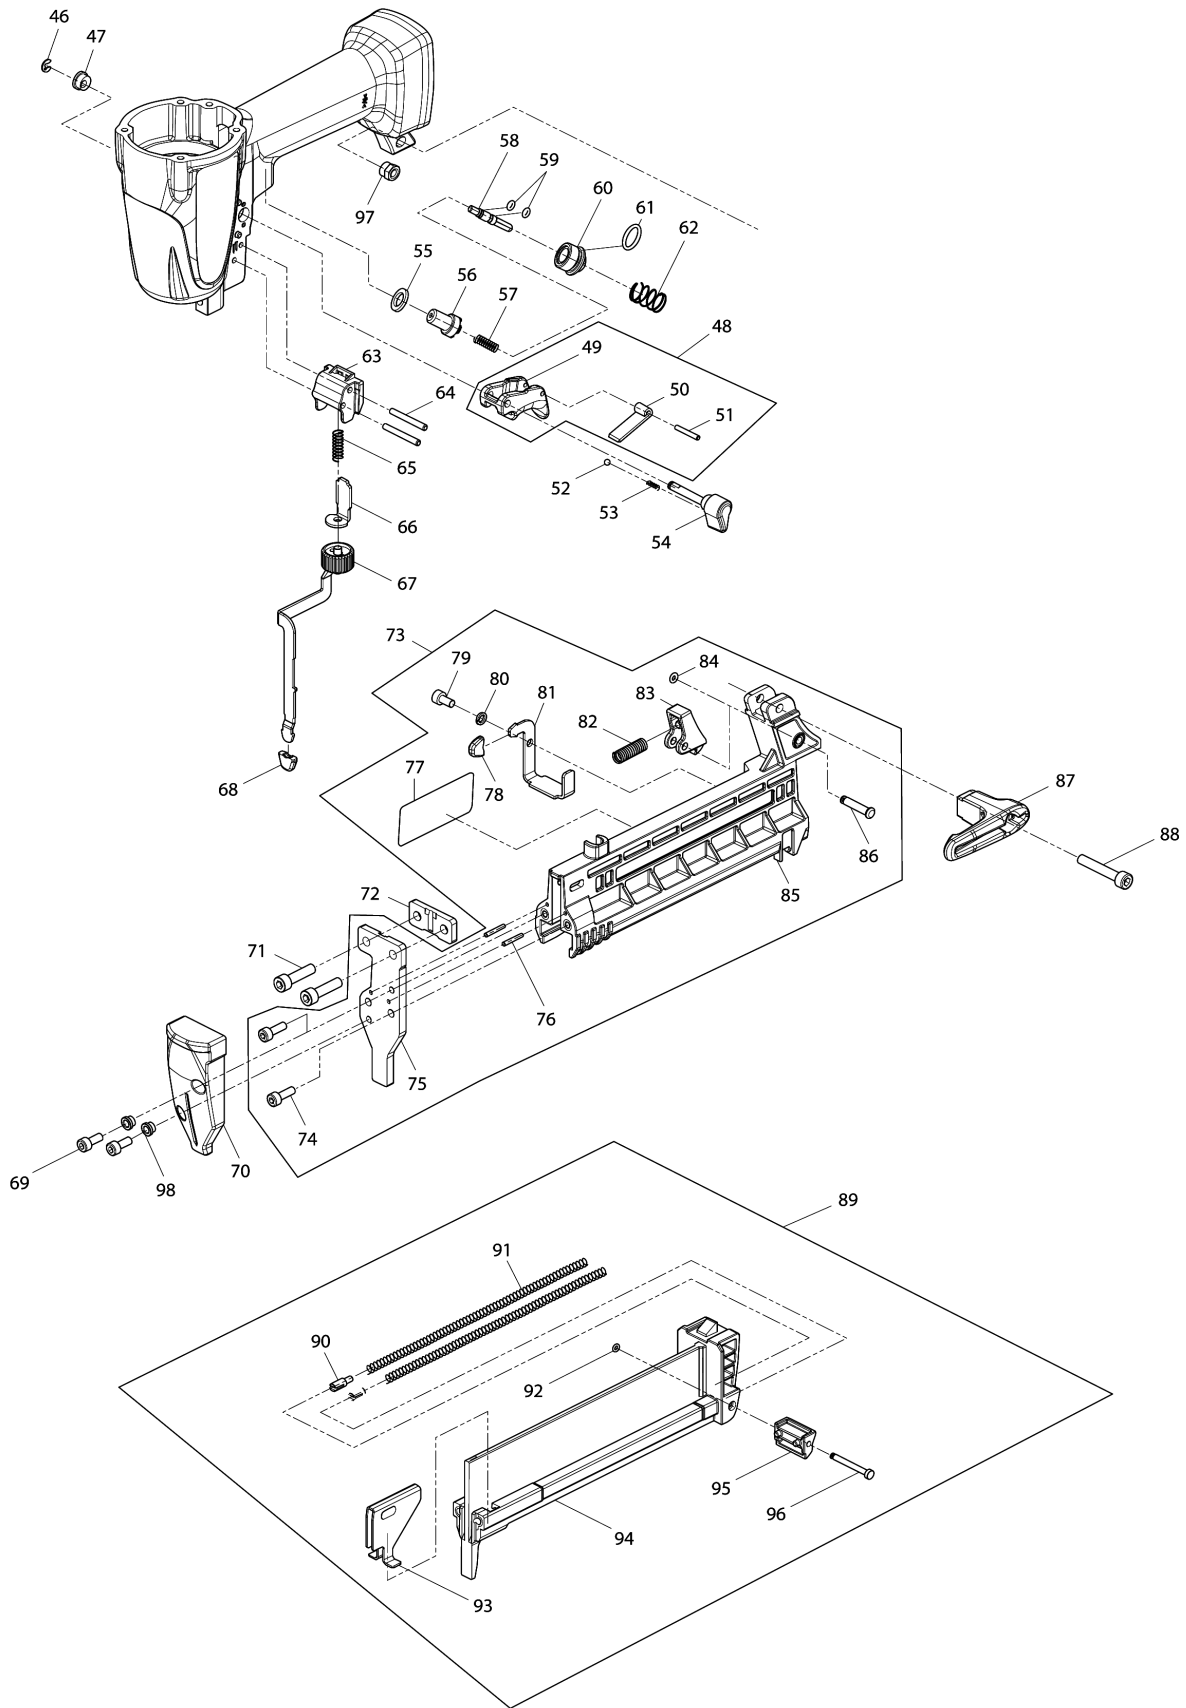

Model No.AT638A NARROW CROWN STAPER

Model No.AT638A NARROW CROWN STAPER

Položka	Objednávacie číslo	Popis	Zmena	ks	New/Old	Možnosť 1	Možnosť 2	Poznámka
001	HY00000001	HEX.SOCKET HEAD BOLT M4X10		1				
002	HY00000002	SLEEVE4		1				
003	HY00000508	EXHAUSTCOVER		1				
004	HY00000004	RUBBER WASHER 7		1				
005	HY00000049	HEX.SOCKET HEAD BOLT M5X22		4				
006	HY00000160	FLAT WASHER 5		4				
007	HY00000511	TOPCAP		1				
008	HY00000509	TOPCAPGASCKET		1				
009	HY00000008	CUSHION V		1				
010	HY00000629	COMPRESSIONSPRING7		1				
011	HY00000507	HEADVALVE		1				
012	HY00000010	O-RING 12		1				
013	HY00000011	O-RING 33		1				
014	HY00000408	ORING26.5		1				
015	HY00000014	CUSHION P		1				
016	HY00000510	CYLINDERSEPARATER		1				
017	HY00000016	O-RING 46		1				
018	HY00000512	CYLINDER		1				
019	HY00000021	O-RING 31		1				
020	HY00000409	ORING30.5		1				
021	HY00000400	ORING22.5		1				
022	HY00000551	DRIVERCOMPLETE		1				
023	HY00000546	FRONTCUSHION		1				
024	HY00000563	HOUSINGCOMPLETE		1				
D10		INC. 25-29						
025	HY00000429	HOUSINGBUMPERR		1				
026	HY00000428	HOUSINGBUMPERL		1				
027	HY00000664	NAMEPLATE		1				
028	HY00000105	CAUTION LABEL		1				
029	HY00000558	GRIP		1				
030	HY00000023	FRONT SEAL		1				
031	HY00000494	AIRDUSTERCOMPLETE		1				
D10		INC. 32-45						
032	HY00000573	DUSTERBUTTON		1				
033	HY00000046	PIN 2-10		1				
034	HY00000589	COMPRESSIONSPRING5		1				
035	HY00000599	VALVEGUIDE		1				
036	HY00000399	ORING8.5		1				
037	HY00000397	ORING5		1				
038	HY00000513	VALVESTEM		1				
039	HY00000037	O-RING 3		2				
040	HY00000081	ONE TOUCH JOINT		1				
041	HY00000054	SPRING PIN 2.5-18		1				
042	HY00000580	SEALRING		1				