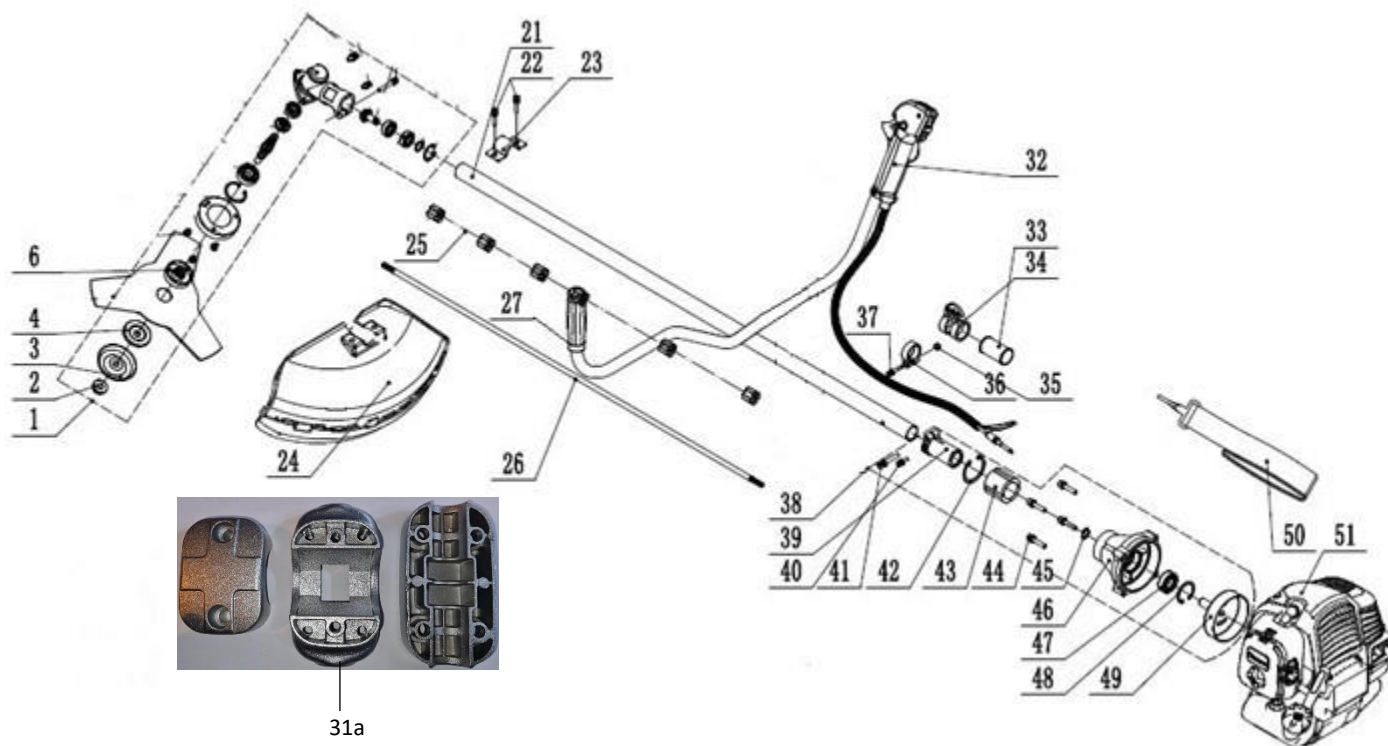

Producător motoutilaje

Documentatie tehnică

54	clema	clamp	ps311fr-1-54
56	sistem alimentare	supply system	ps311fr-1-56
58	filtru combustibil	fuel filter	ps311fr-1-58
59	rezervor combustibil	fuel tank	ps311fr-1-59
61	buson rezervor	cover fuel tank	ps311fr-1-61
62	surub m5x30	screw m5x30	ps311fr-1-62
63	semicarcter stanga	left crankcase	ps311fr-1-63
64	rulment 6202	bearing 6202	ps311fr-1-64
65	pana	key	ps311fr-1-65
66	ambielaj	crankshaft	ps311fr-1-66
67	garnitura semicarcter	crankcase gaschet	ps311fr-1-67
68	semicarcter dreapta	right crankcase	ps311fr-1-68
69	simering 12x22x7	oil seal 12x22x7	ps311fr-1-69
70	cuplaj	coupling	ps311fr-1-70
71	piulita m8	nut m8	ps311fr-1-71
72	protectie rezervor combustibil	fuel tank protection	ps311fr-1-72
85	ansamblu demaror	starter assy	ps311fr-1-85
86	ansamblu rezervor combustibil	fuel tank assy	ps311fr-1-86