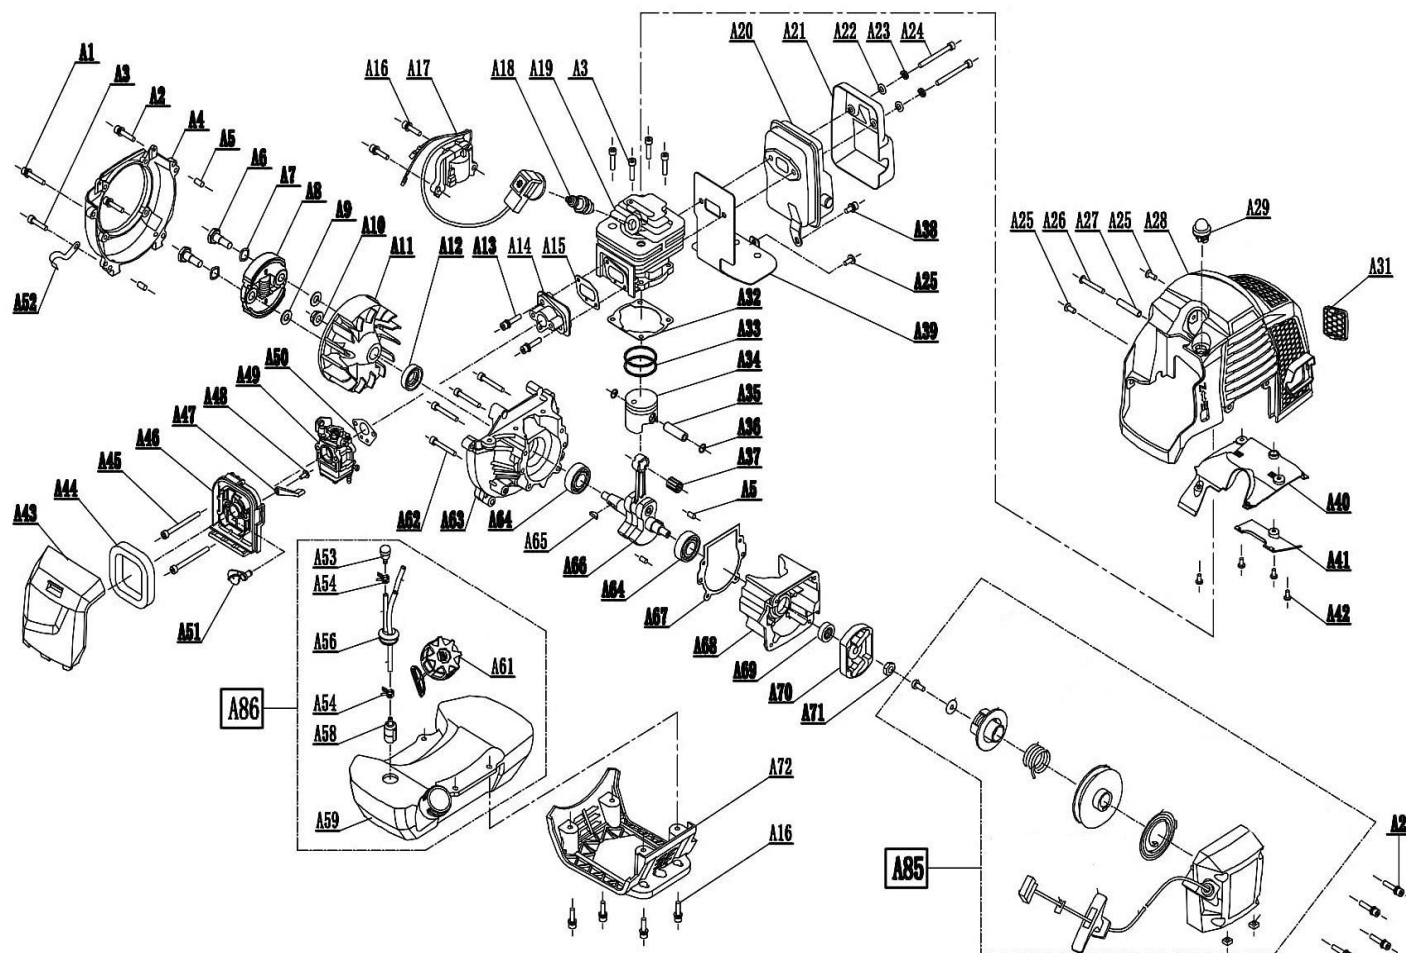

## Documentatie tehnica motocoasa DAC 311FR

Nr.crt	Denumire produs	Product name	Cod comanda
1	surub m5x30	screw m5x30	ps311fr-1-1
2	surub m5x25	screw m5x25	ps311fr-1-2
3	surub m5x20	screw m5x20	ps311fr-1-3
4	carcasa ambreiaj	clutch casa	ps311fr-1-4
5	pin 5x10	pin 5x10	ps311fr-1-5
6	surub ambreiaj	screw	ps311fr-1-6
7	saiba elastica	spring washer	ps311fr-1-7
8	ansamblu ambreiaj	clutch assy	ps311fr-1-8
9	saiba	washer	ps311fr-1-9
10	piulita m8	nut m8	ps311fr-1-10
11	volanta	flywheel	ps311fr-1-11