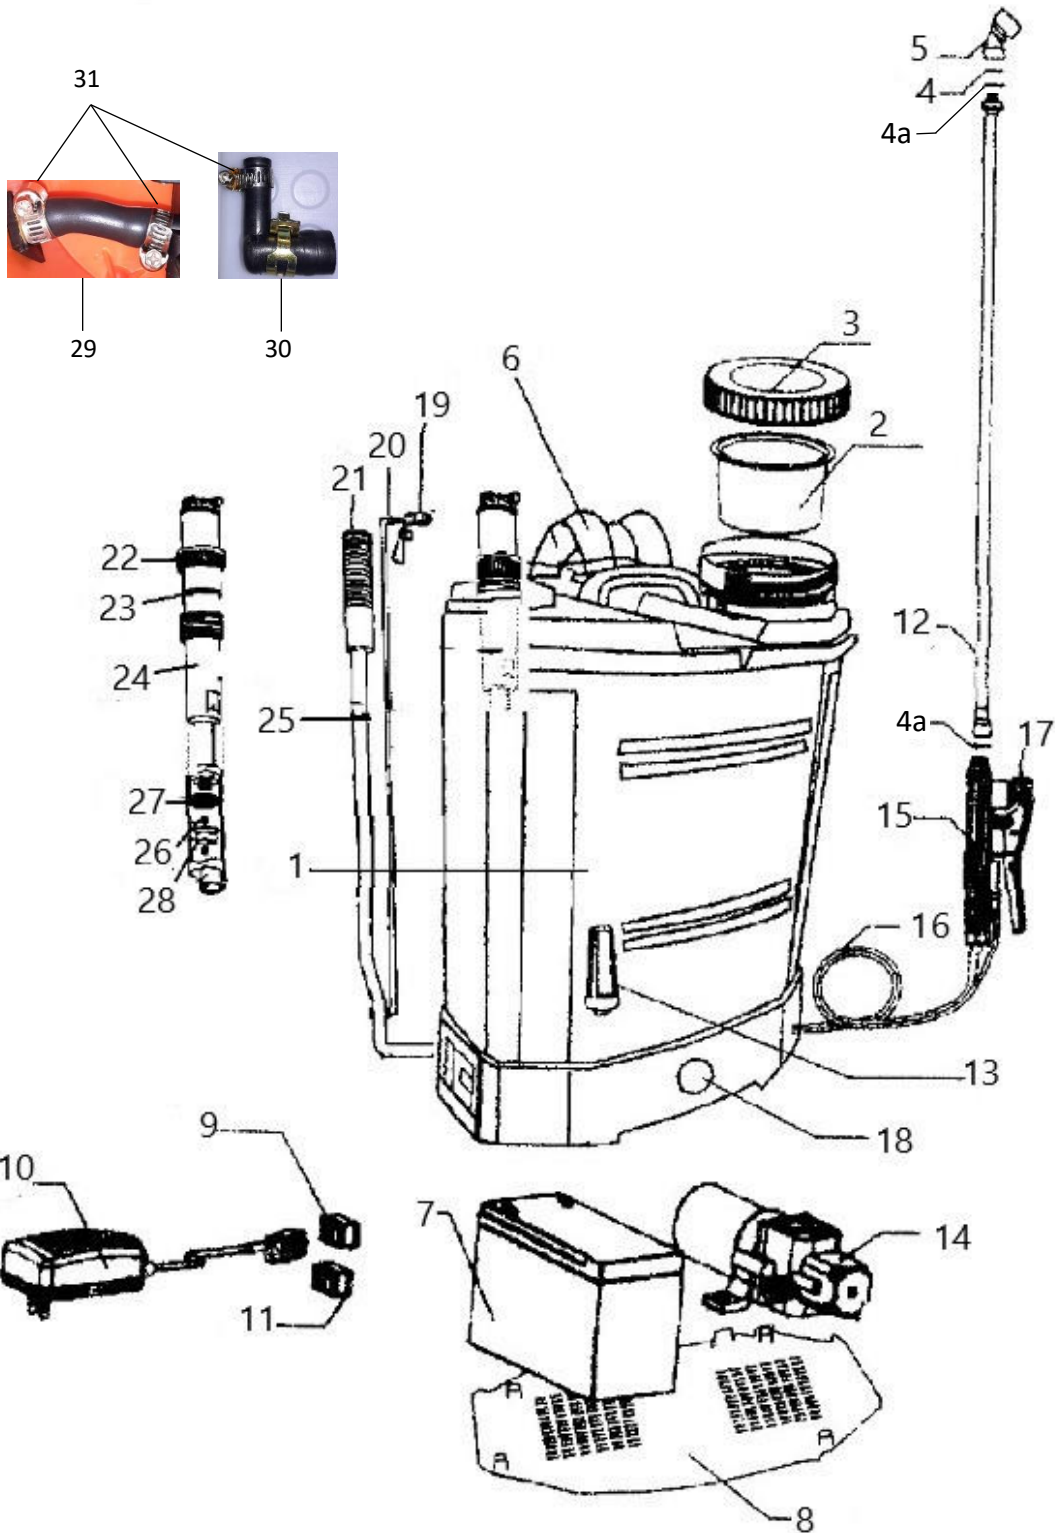

## Documentatie tehnica pulverizator RS2000

Nr.crt	Denumire produs	Product name	Cod comanda
1	bazin	tank	psrs2000-1
2	sita	filter screen	psrs2000-2
3	capac	cap	psrs2000-3
4	o ring	o ring	psrs2000-4
4a	garnitura	gaket	psrs2000-4a
5	diuza	nozzle	psrs2000-5
6	curea	belt	psrs2000-6
7	baterie	battery	psrs2000-7
8	suport	bottom pad	psrs2000-8
9	suport incarcare	charger socket	psrs2000-9
10	incarcator	charger	psrs2000-10
11	intrerupator	switch of power	psrs2000-11
12	lance	lance	psrs2000-12
13	sita	bottom filter	psrs2000-13
14	pompa	pump	psrs2000-14
15	maner declansator	trigger	psrs2000-15
16	furtun	hose	psrs2000-16
17	blocator	switch lock head	psrs2000-17
18	indicator	voltmeter Indicator	psrs2000-18
19	clema	rocker bar fixer	psrs2000-19
20	tija	connect bar	psrs2000-20
21	manson	rocker bar sleeve	psrs2000-21
22	capac camera aer	pressure lid of airchamber	psrs2000-22
23	garnitura etansare	sealing washer wachev	psrs2000-23
24	camera de aer	air chamber	psrs2000-24
25	maner	rocker rod	psrs2000-25
26	bila	seal ball	psrs2000-26
27	o ring	o ring	psrs2000-27
28	supapa etansare	seal valve	psrs2000-28
29	furtun	hose	psrs2000-29
30	furtun cu cot	elbow hose	psrs2000-30
31	clema furtun	hose clamp	psrs2000-31