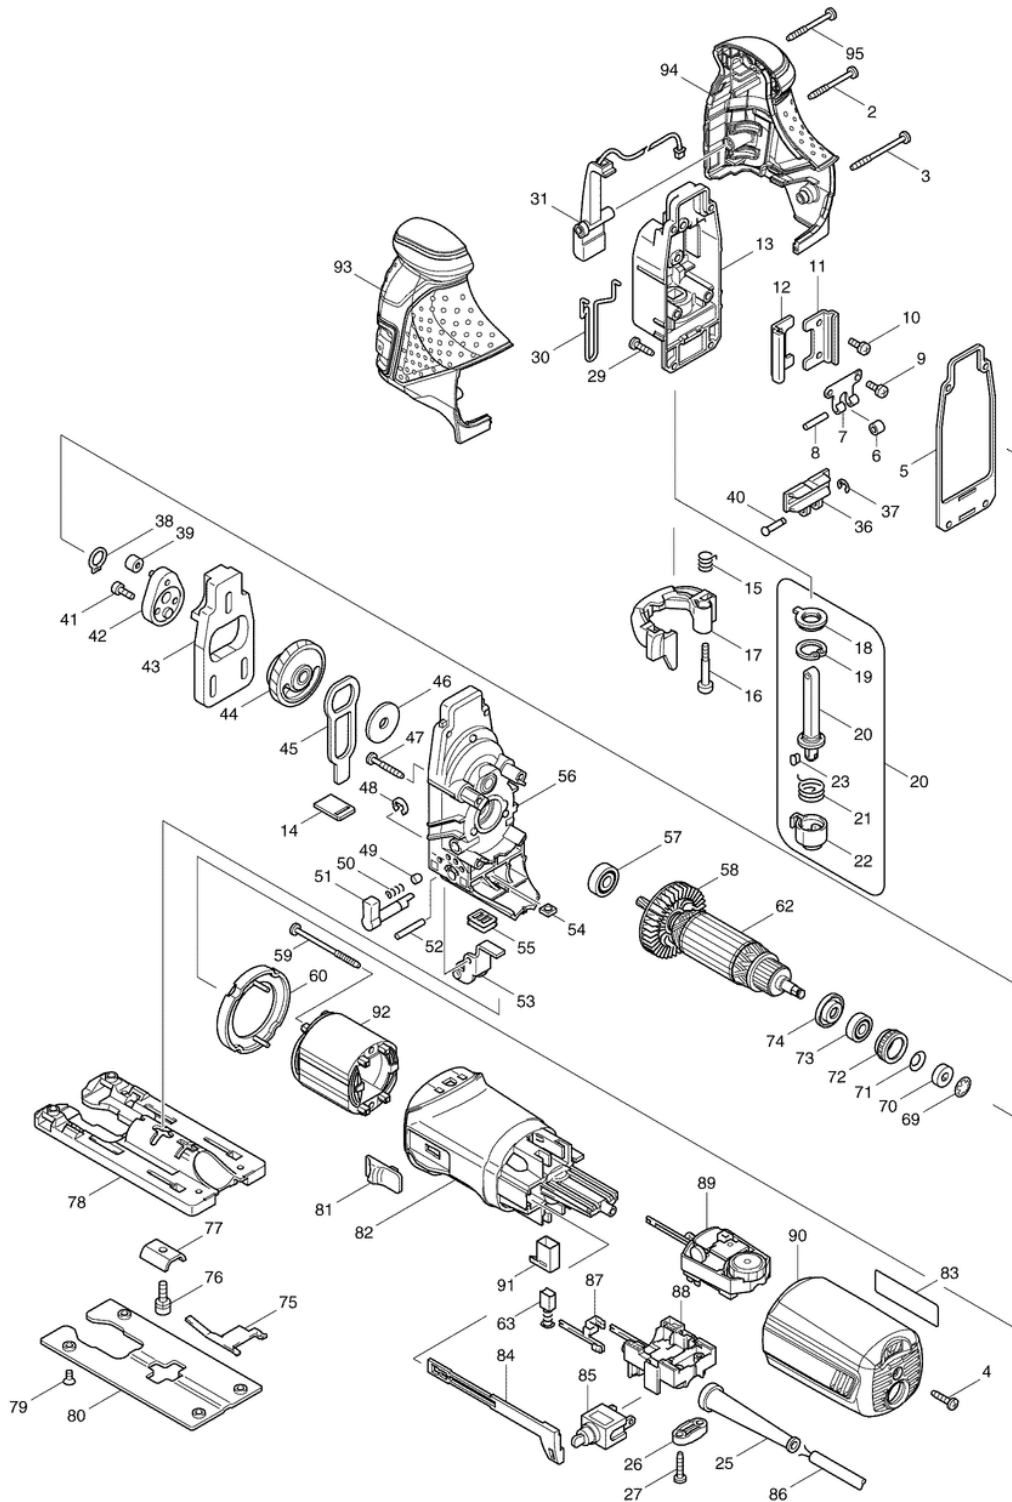

## Makita Service Information / Model: 4351FCT