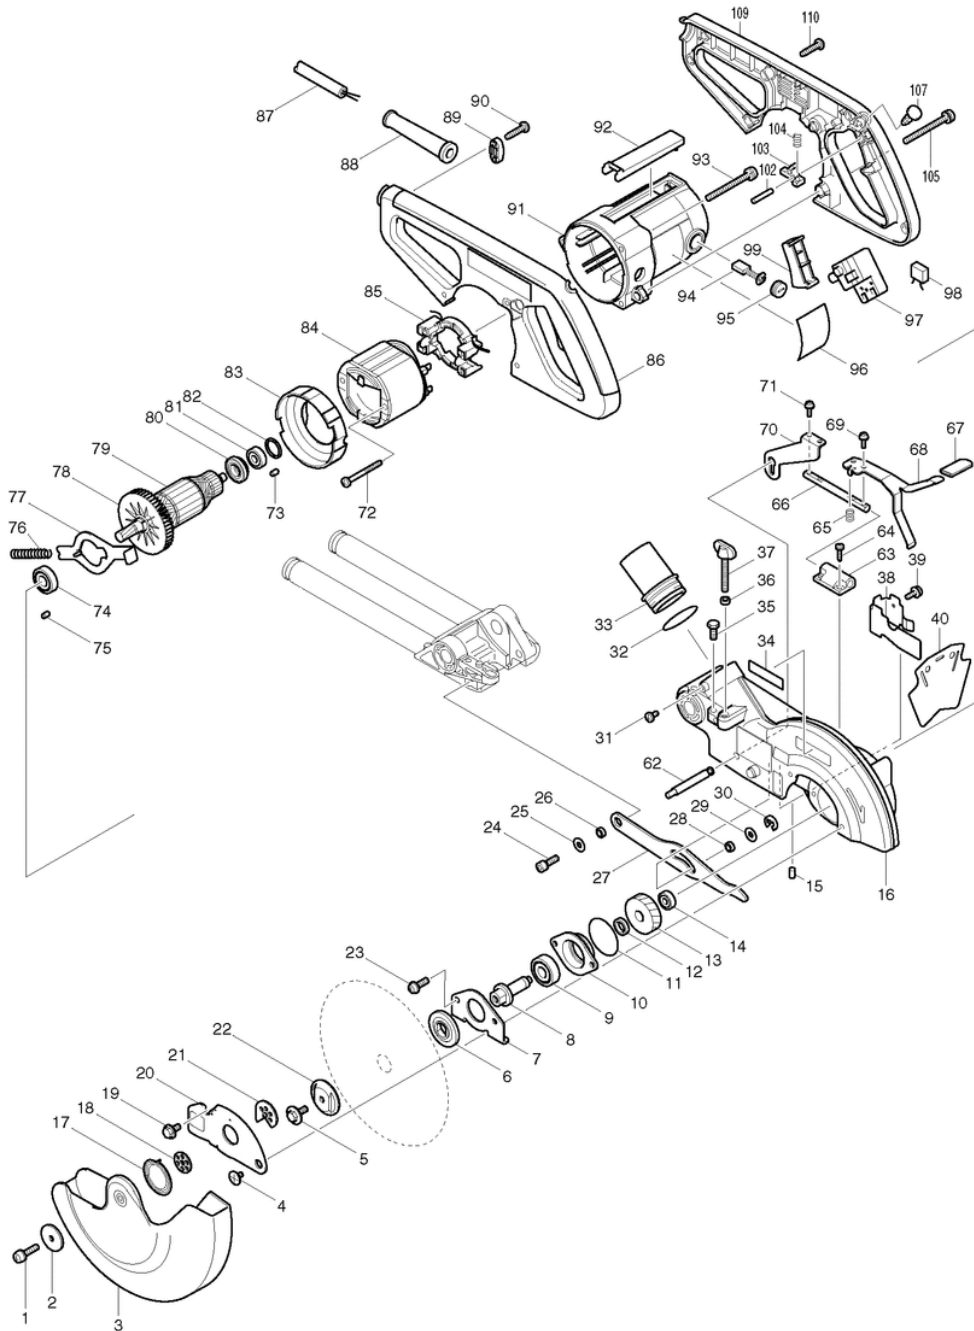

Makita Service Information / Model: LS0714