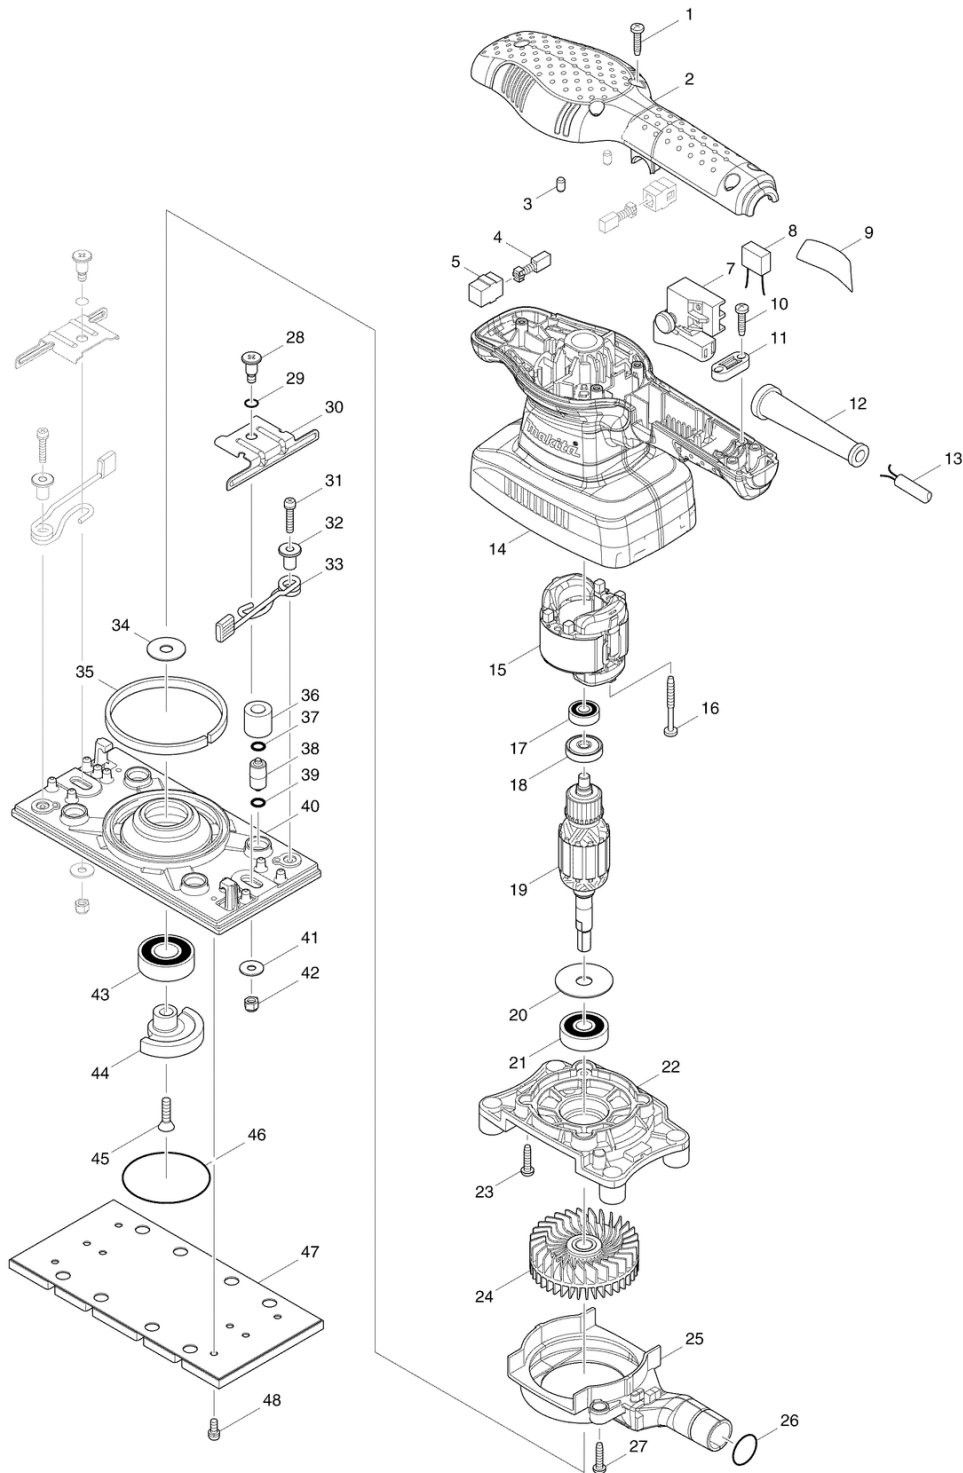

Makita Service Information / Model: B03710