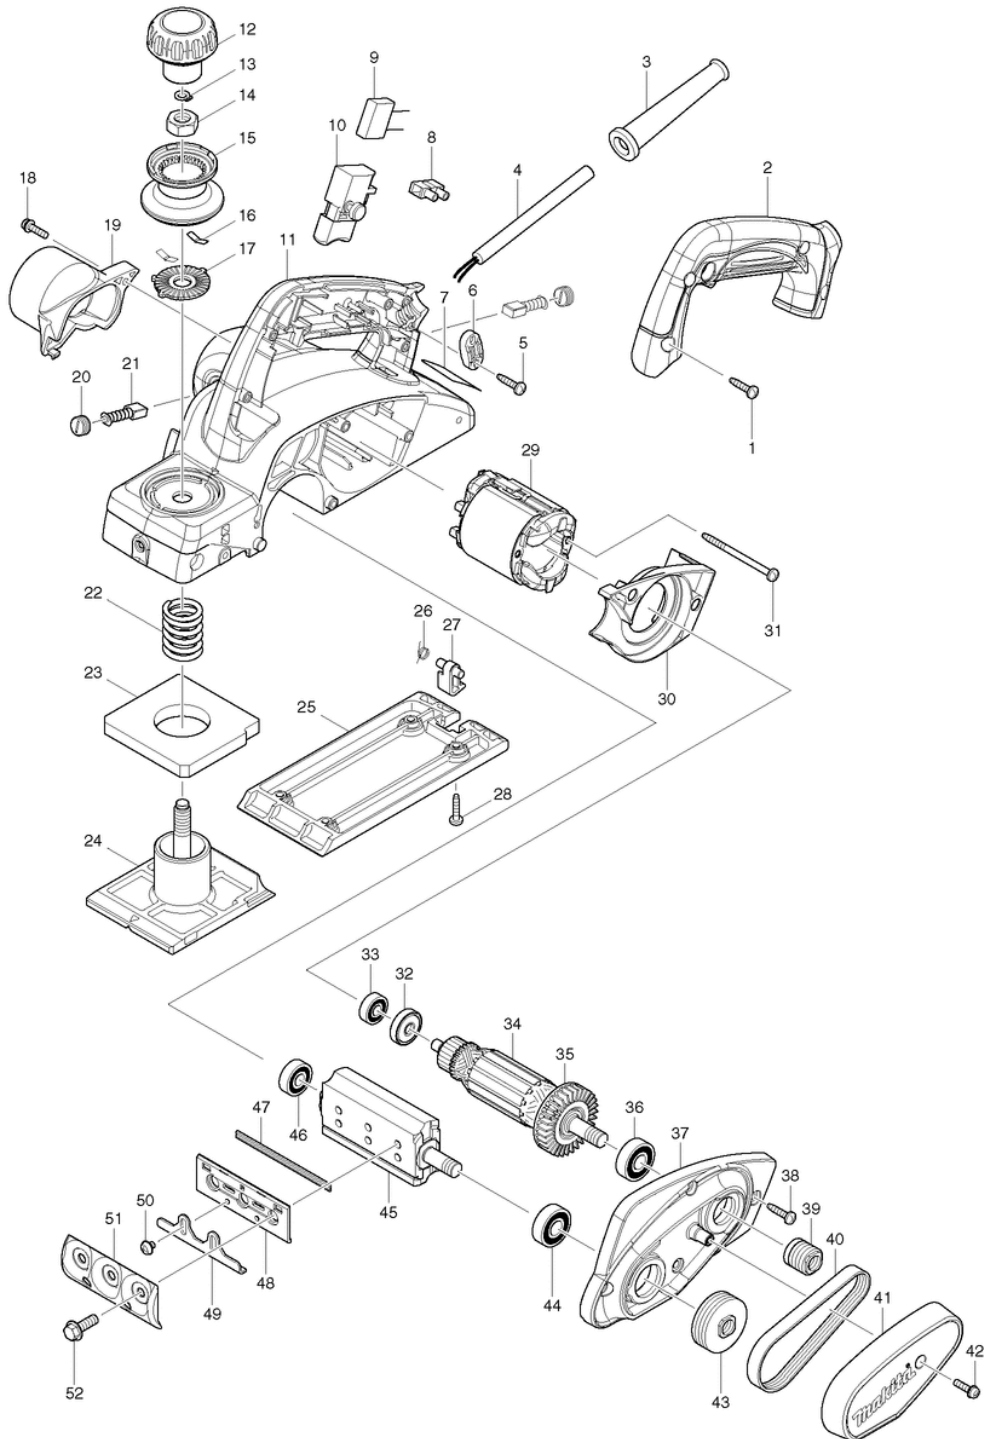

Makita Service Information / Model: KP0800