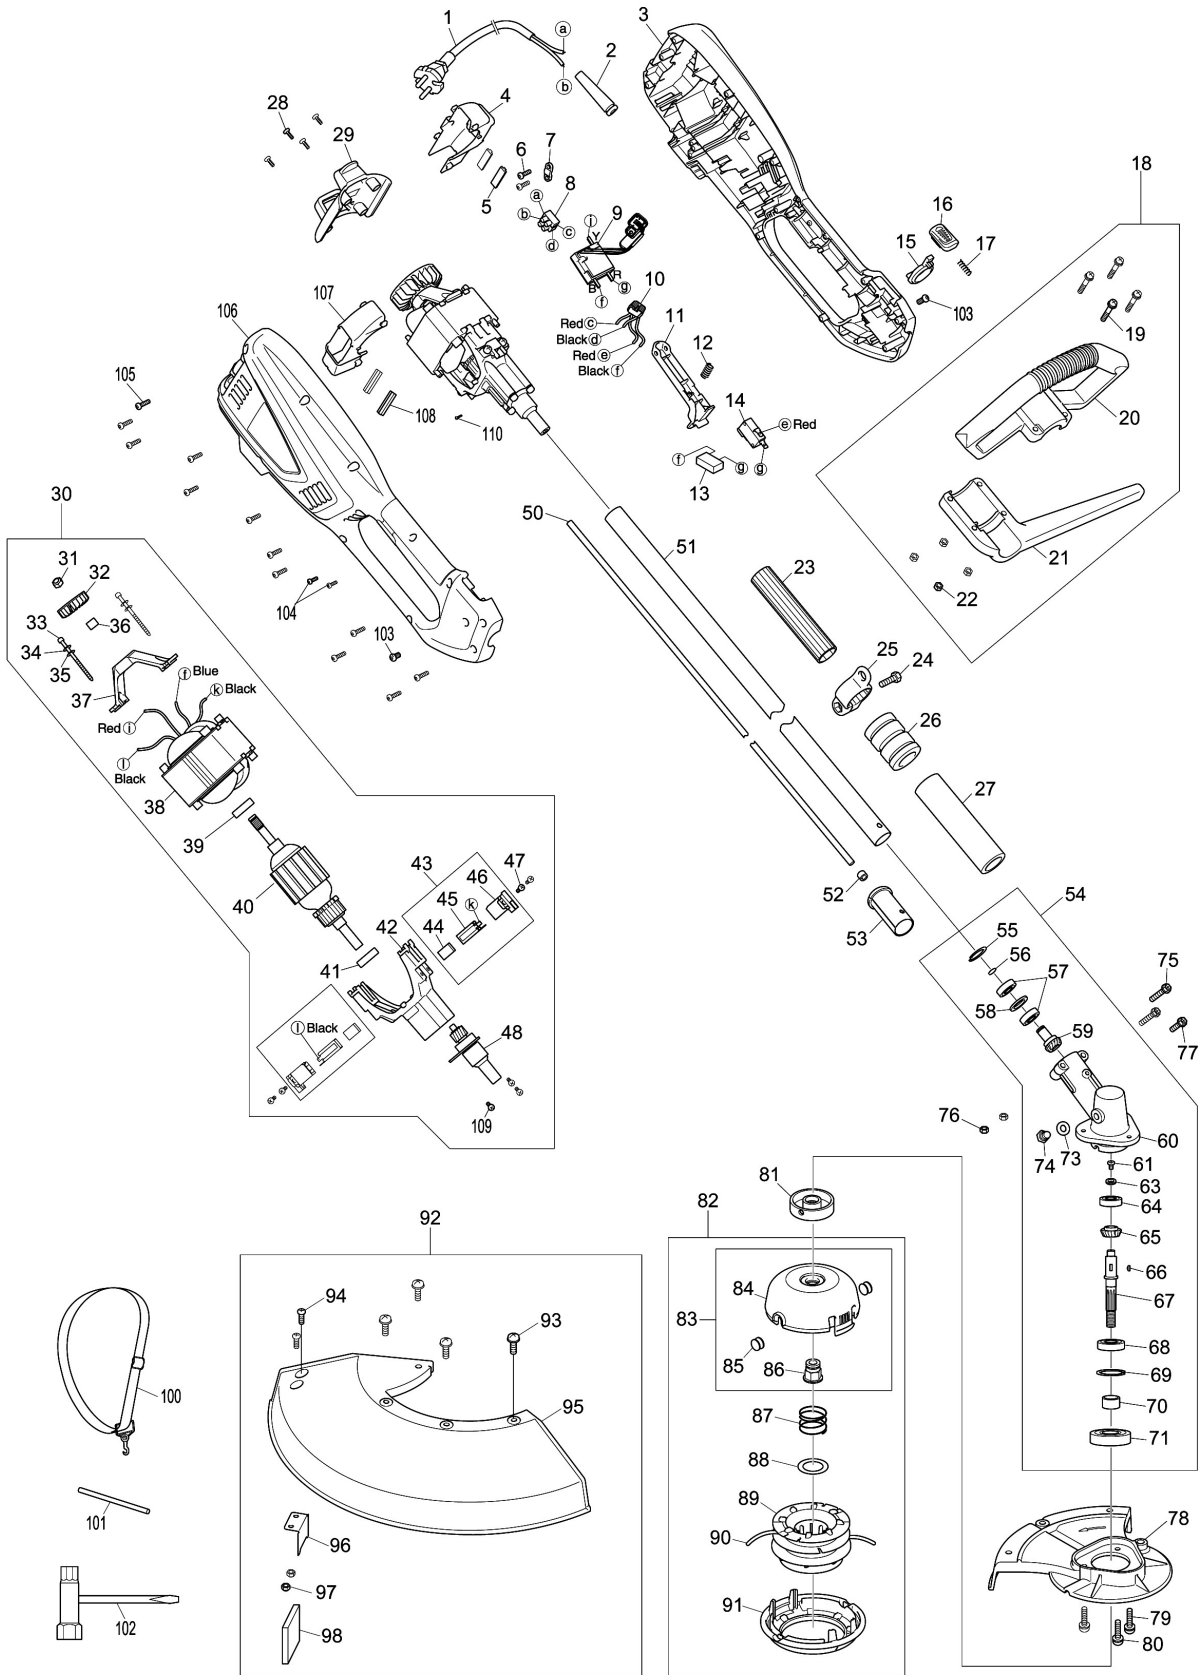

Model No.UR3502 ELECTRIC GRASS TRIMMER

Model No.UR3502 ELECTRIC GRASS TRIMMER

Položka	Objednávacie číslo	Popis	Zmena	ks	New/Old	Možnosť 1	Možnosť 2	Poznámka
001	YA00000497	POWER CORD & PLUG		1				
002	YA00000516	CORD PROTECTOR		1				
003	YA00000660	HOUSING ASSEMBLY		1				
D10		INC. 106						
004	YA00000562	LEFT VOLUTE CASE		1				
005	YA00000514	RUBBER PAD		2				
006	YA00000618	TAPPING SCREW ST4X14		2				
007	YA00000547	CABLE PRESS BOARD		1				
008	YA00000501	TERMINAL SET		2				
009	YA00000619	PCB CONTROL BOARD		1				
010	YA00000499	INDUCTANCE		1				
011	YA00000554	SWITCH TRIGGER		1				
012	YA00000513	SPRING		1				
013	YA00000498	CAPACITOR		1				
014	YA00000555	SWITCH		1				
015	YA00000539	SPACING COLLAR		1				
016	YA00000525	PUSH BUTTON		1				
017	YA00000511	COMPRESSION SPRING		1				
018	YA00000620	AUXILIARY HANDLE ASSEMBLY		1				
D10		INC. 19-22						
019	YA00000621	NYLOC SCREW		4				
020	YA00000564	AUX.HANDLE COVER		1				
021	YA00000563	AUX.HANDLE SUPPORT		1				
022	YA00000622	SELF-LOCKING NUT M5		4				
023	YA00000623	THE INSULATING SHEATH		1				
024	YA00000624	PAN HEAD MACHINE SCREWS M6X20		1				
025	YA00000541	SHOULD BELT RING		1				
026	YA00000521	RUBBER COVER		1				
027	YA00000519	FOAM GRIP		1				
028	YA00000625	SELF TAPPING SCREW		4				
029	YA00000560	REAR COVER		1				
030	YA00000626	MOTOR ASSEMBLY 230V/1000W		1				
D10		INC. 31-42 44-48, 109						
031	YA00000627	SELF-LOCKING NUTS M6		1				
032	YA00000507	IMPELLER		1				
033	YA00000538	STATOR SCREW		2				
034	YA00000523	SPRING WASHER		2				
035	YA00000524	FLAT WASHER		2				
036	YA00000531	AXLE SLEEVE		1				
037	YA00000526	REAR BRACKET		1				
038	YA00000505	STATOR ASS'Y		1				
039	YA00000431	608 BEARING		1				
040	YA00000628	ROTOR ASSEMBLY		1				
041	YA00000430	BEARING		1				