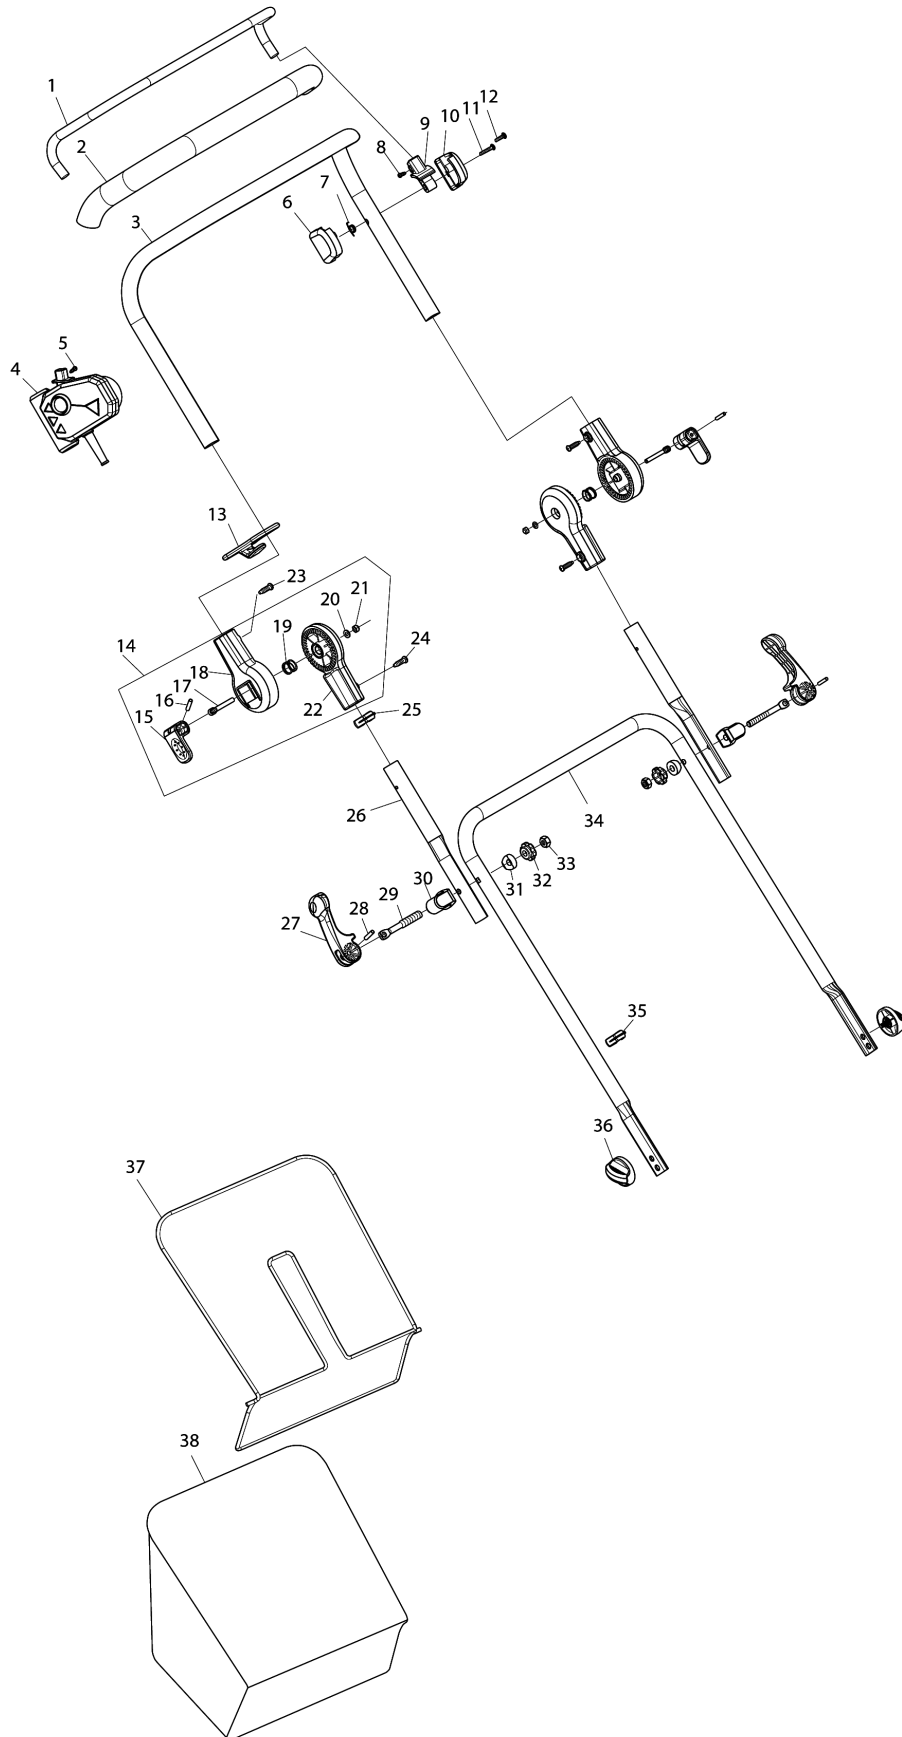

Model No.UV3600 ELECTRIC SCARIFIER