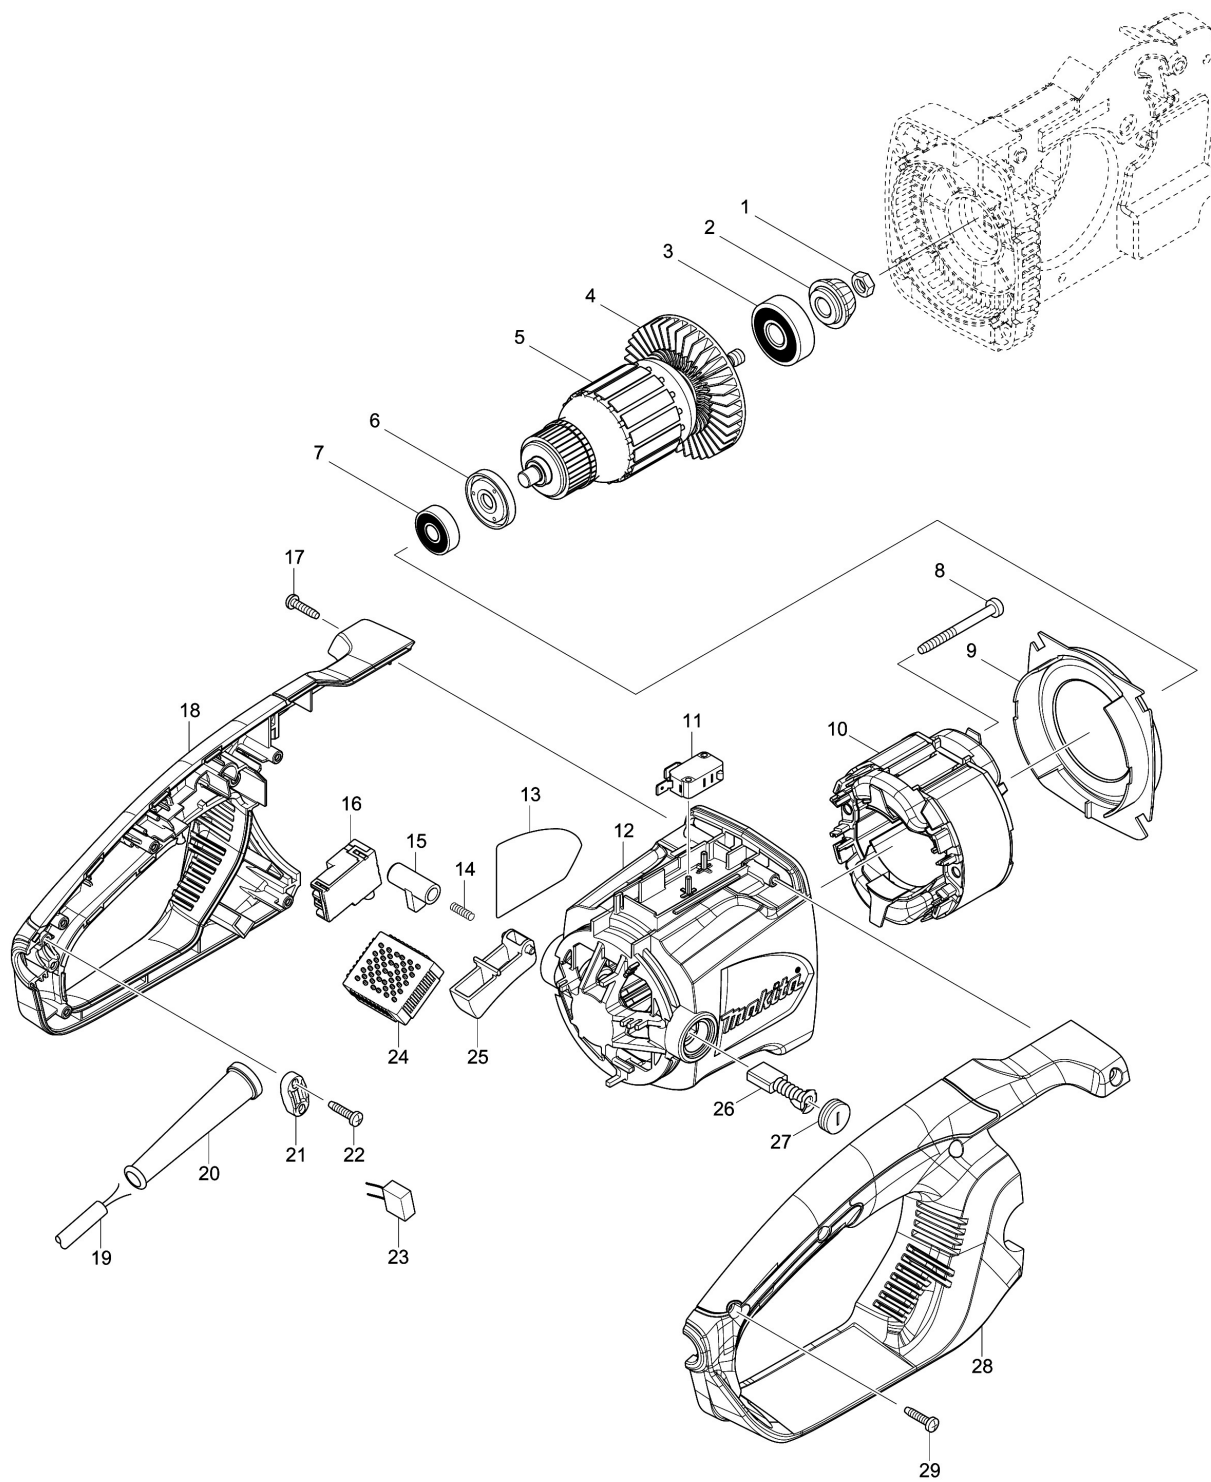

Model No. UC3551A ELECTRIC CHAIN SAW 350MM