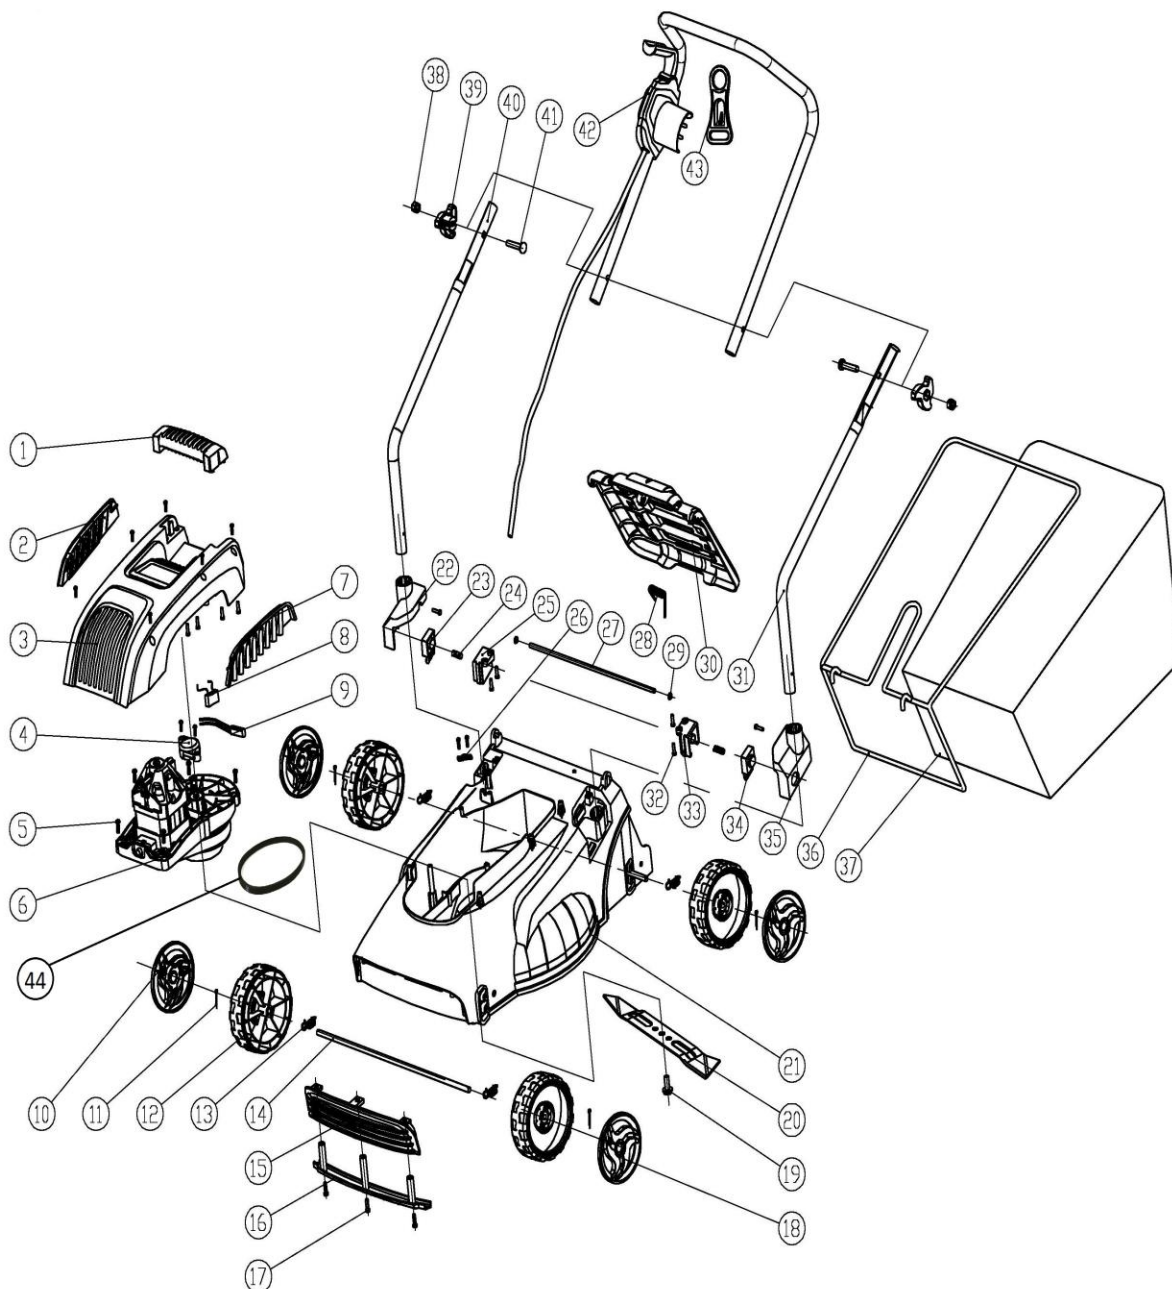

Documentatie tehnica masina electrica de tuns gazon SF7A106

Nr. Crt	Denumire produs	Product name	Cod intern
1	maner	upper handle	pssf7a106-1
2	ornament capac	right cover plate	pssf7a106-2
3	capac	upper cover	pssf7a106-3
4	protectie rulment	bearing cover	pssf7a106-4
5	surub autofiletant	screw	pssf7a106-5
6	ansamblu motor	motor assy	pssf7a106-6
7	ornament capac	left cover plate	pssf7a106-7
8	condensator	capacitor	pssf7a106-8
9	protecția supracurent	overload protector	pssf7a106-9
10	capac roata	right wheel cover	pssf7a106-10
11	siguranta	clip	pssf7a106-11
12	roata	wheel	pssf7a106-12
13	arc	spring	pssf7a106-13
14	ax roti	wheel axis	pssf7a106-14
15	ornament frontal	front cover	pssf7a106-15
16	pieptan	plate piece	pssf7a106-16
17	surub autofiletant	screw	pssf7a106-17
18	capac roata	left wheel cover	pssf7a106-18
19	surub cutit	screw	pssf7a106-19
20	cutit	blade	pssf7a106-20
21	carcasa	housing	pssf7a106-21
22	suport maner inferior	right handle fixing base	pssf7a106-22
23	blocator	right botton	pssf7a106-23
24	arc blocator	button spring	pssf7a106-24
25	placa fixare blocator	left handle fixing plate	pssf7a106-25
26	placa	cover plate	pssf7a106-26
27	ax capac evacuare	rear cover axle	pssf7a106-27
28	arc	rear cover spring	pssf7a106-28
29	siguranta	clip	pssf7a106-29
30	capac evacuare	rear cover	pssf7a106-30
31	maner inferior stanga	left down handle	pssf7a106-31

Producător motoutilaje

Documentatie tehnică

32	surub autofiletant	screw	pssf7a106-32
33	placa fixare blocator	right handle fixing plate	pssf7a106-33
34	blocator	left botton	pssf7a106-34
35	suport maner inferior	left handle fixing base	pssf7a106-35
36	rama sac colector	bag support	pssf7a106-36
37	sac colector	nylon bag	pssf7a106-37
38	piulita	nut	pssf7a106-38
39	maner	handle	pssf7a106-39
40	maner inferior dreapta	right down handle	pssf7a106-40
41	surub	bolt	pssf7a106-41
42	ansamblu comutator	switch box assy	pssf7a106-42
43	carlig	hang line part	pssf7a106-43
44	curea	belt	pssf7a106-44