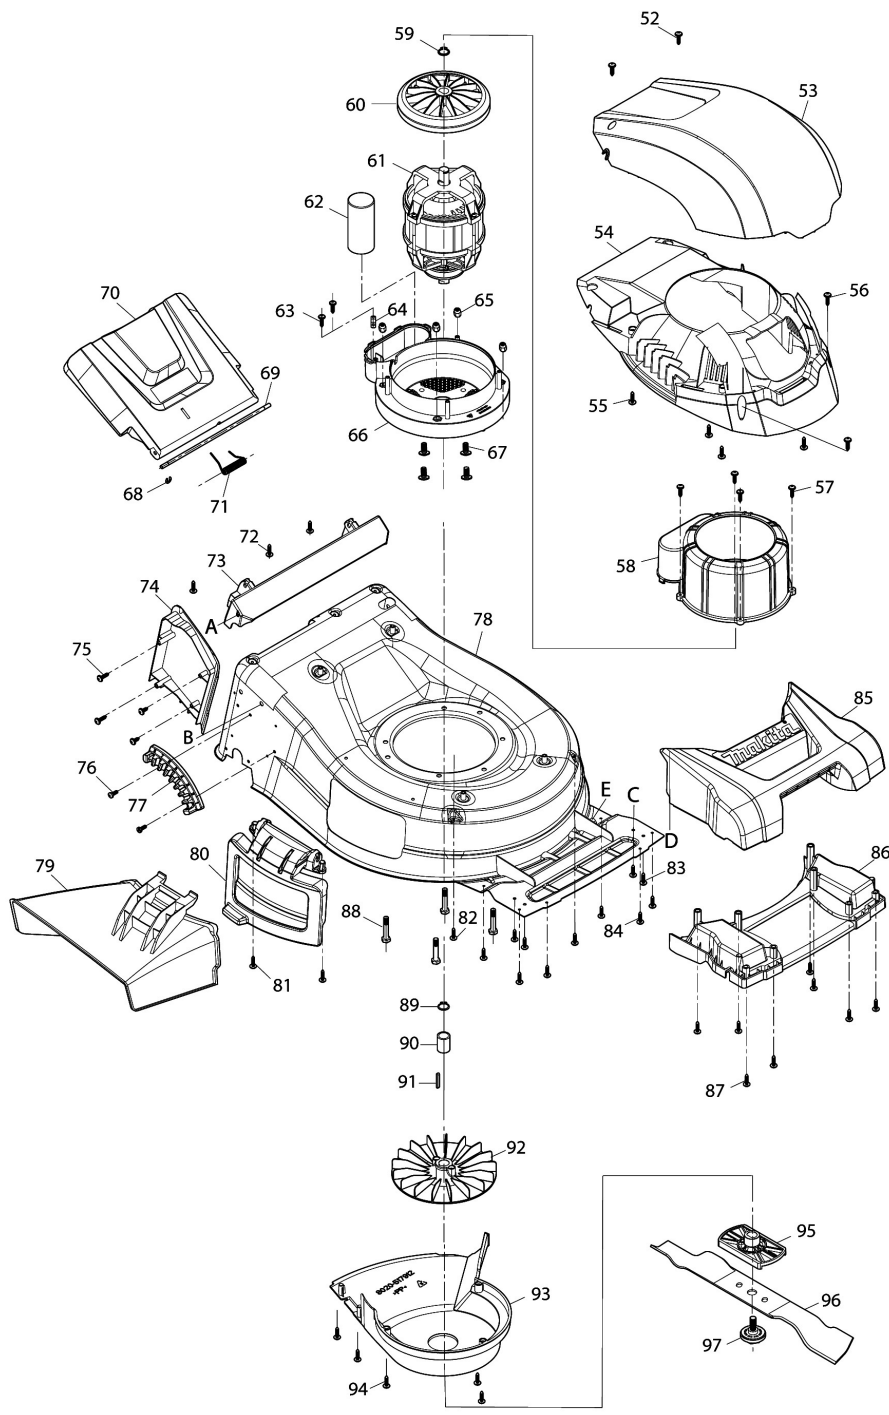

Model No.ELM4620 460MM ELECTRIC LAWN MOWER