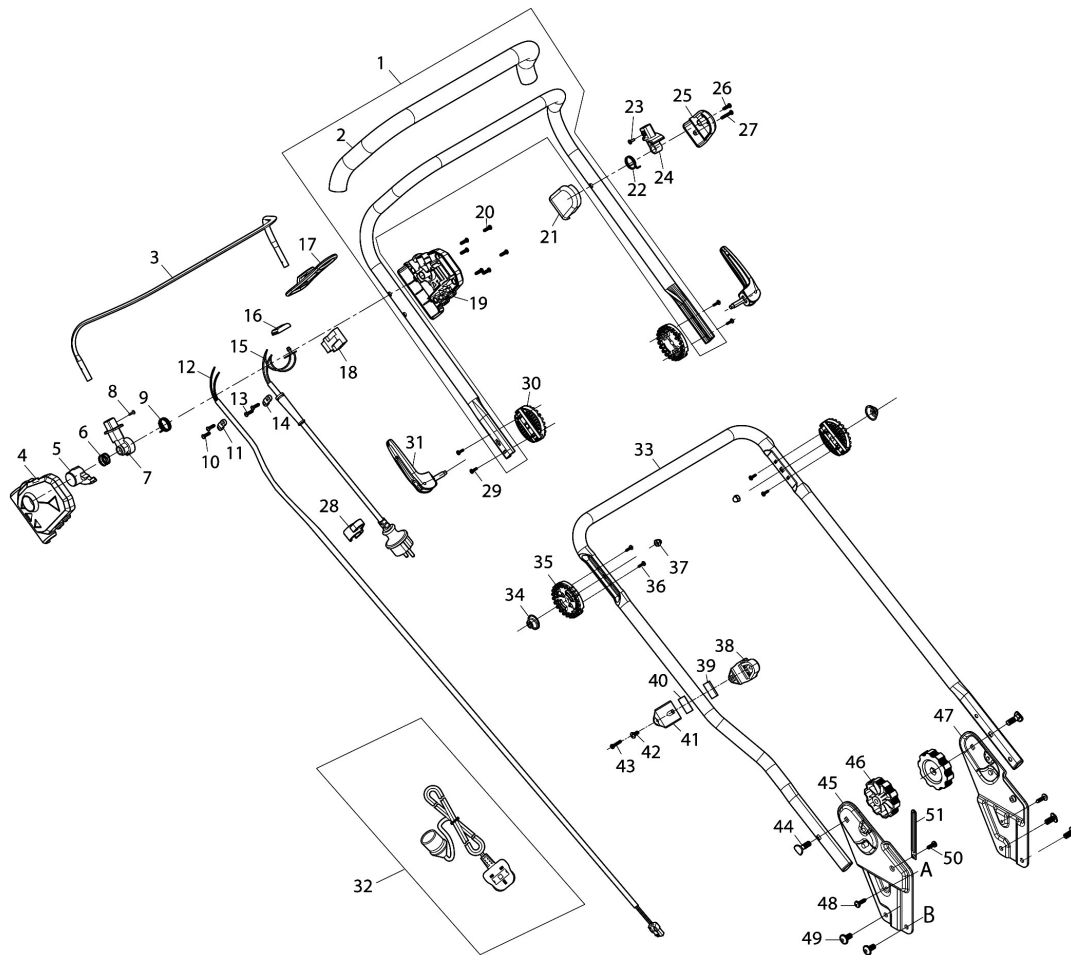

Model No.ELM4620 460MM ELECTRIC LAWN MOWER