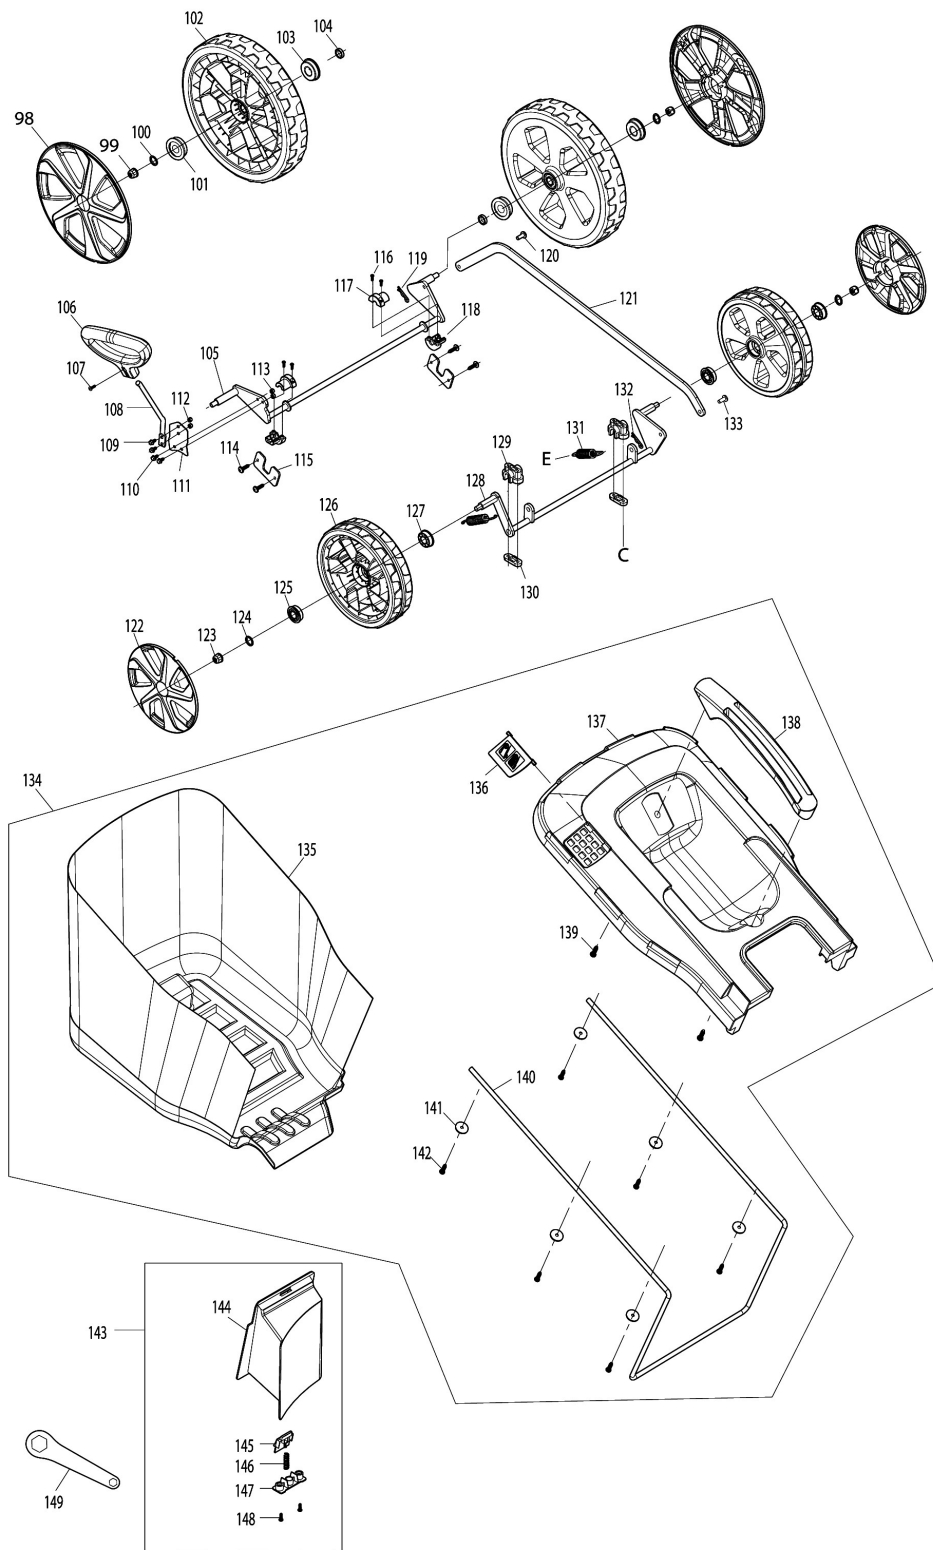

Model No.ELM4620 460MM ELECTRIC LAWN MOWER

Model No.ELM4620 460MM ELECTRIC LAWN MOWER

Položka	Objednávacie číslo	Popis	Zmena	ks	New/Old	Možnosť 1	Možnosť 2	Poznámka
001	YA00001159	UPPER HANDLE BAR ASSY		1				
D10		INC. 2						
002	YA00001185	SPONGE GRIP		1				
003	YA00001160	SWITCH LEVER		1				
004	YA00000765	SWITCH BOX RIGHT		1				
005	YA00000766	SWITCH LINK BUTTON		1				
006	YA00000767	COMPRESSION SPRING 16.8		1				
007	YA00000768	SWITCH LEVER END CAP RIGHT		1				
008	652024721	SELF DRILLING SCREW 3.5X10		1				
009	YA00000769	SWITCH TORSION SPRING 21		1				
010	YA00000778	SELF TAPPING SCREW ST4X16		2				
011	YA00000780	CORD CLAMP		1				
012	YA00001038	POWER SUPPLY CORD ASSY		1				
013	YA00000778	SELF TAPPING SCREW ST4X16		2				
014	YA00000780	CORD CLAMP		1				
015	YA00000773	POWER SUPPLY CORD ASSY (EURO)		1				
016	YA00000781	INDICATOR LENZ		1				
017	652023811	CABLE HANGER		1				
018	YA00000772	SWITCH		1				
019	YA00000782	SWITCH BOX LEFT		1				
020	YA00000778	SELF TAPPING SCREW ST4X16		6				
021	652023795	SPRING BOX RIGHT		1				
022	YA00000737	TORSION SPRING		1				
023	652024721	SELF DRILLING SCREW 3.5X10		1				
024	652023794	SWITCH LEVER END LEFT		1				
025	652023793	SPRING BOX LEFT		1				
026	YA00000778	SELF TAPPING SCREW ST4X16		1				
027	YA00000785	SELF TAPPING SCREW ST4X25		1				
028	YA00000921	CABLE CLIP		1				
029	YA00000960	SELF TAPPING SCREW ST3X12		4				
030	YA00000961	ANGLE ADJUSTMENT JOINT UPPER		2				
031	YA00000975	TENSION LEVER ASSY		2				
033	YA00001046	LOWER HANDLE BAR		1				
034	YA00000976	CONICAL SPRING		2				
035	YA00000977	ANGLE ADJUSTMENT JOINT LOWER		2				
036	YA00000960	SELF TAPPING SCREW ST3X12		4				
037	YA00000802	HEX.FRANGE CAP NUT M6		2				
038	YA00000970	CABLE GUIDE RING		1				
039	YA00000971	RUBBER SHEET		1				
040	YA00000971	RUBBER SHEET		1				
041	YA00000972	CABLE GUIDE CLAMP		1				
042	YA00000873	SELF TAPPING SCREW ST4X12		1				
043	YA00000973	SELF TAPPING SCREW ST3X16		1				
044	YA00000983	SQUARE NECKED BOLT M8X40		1