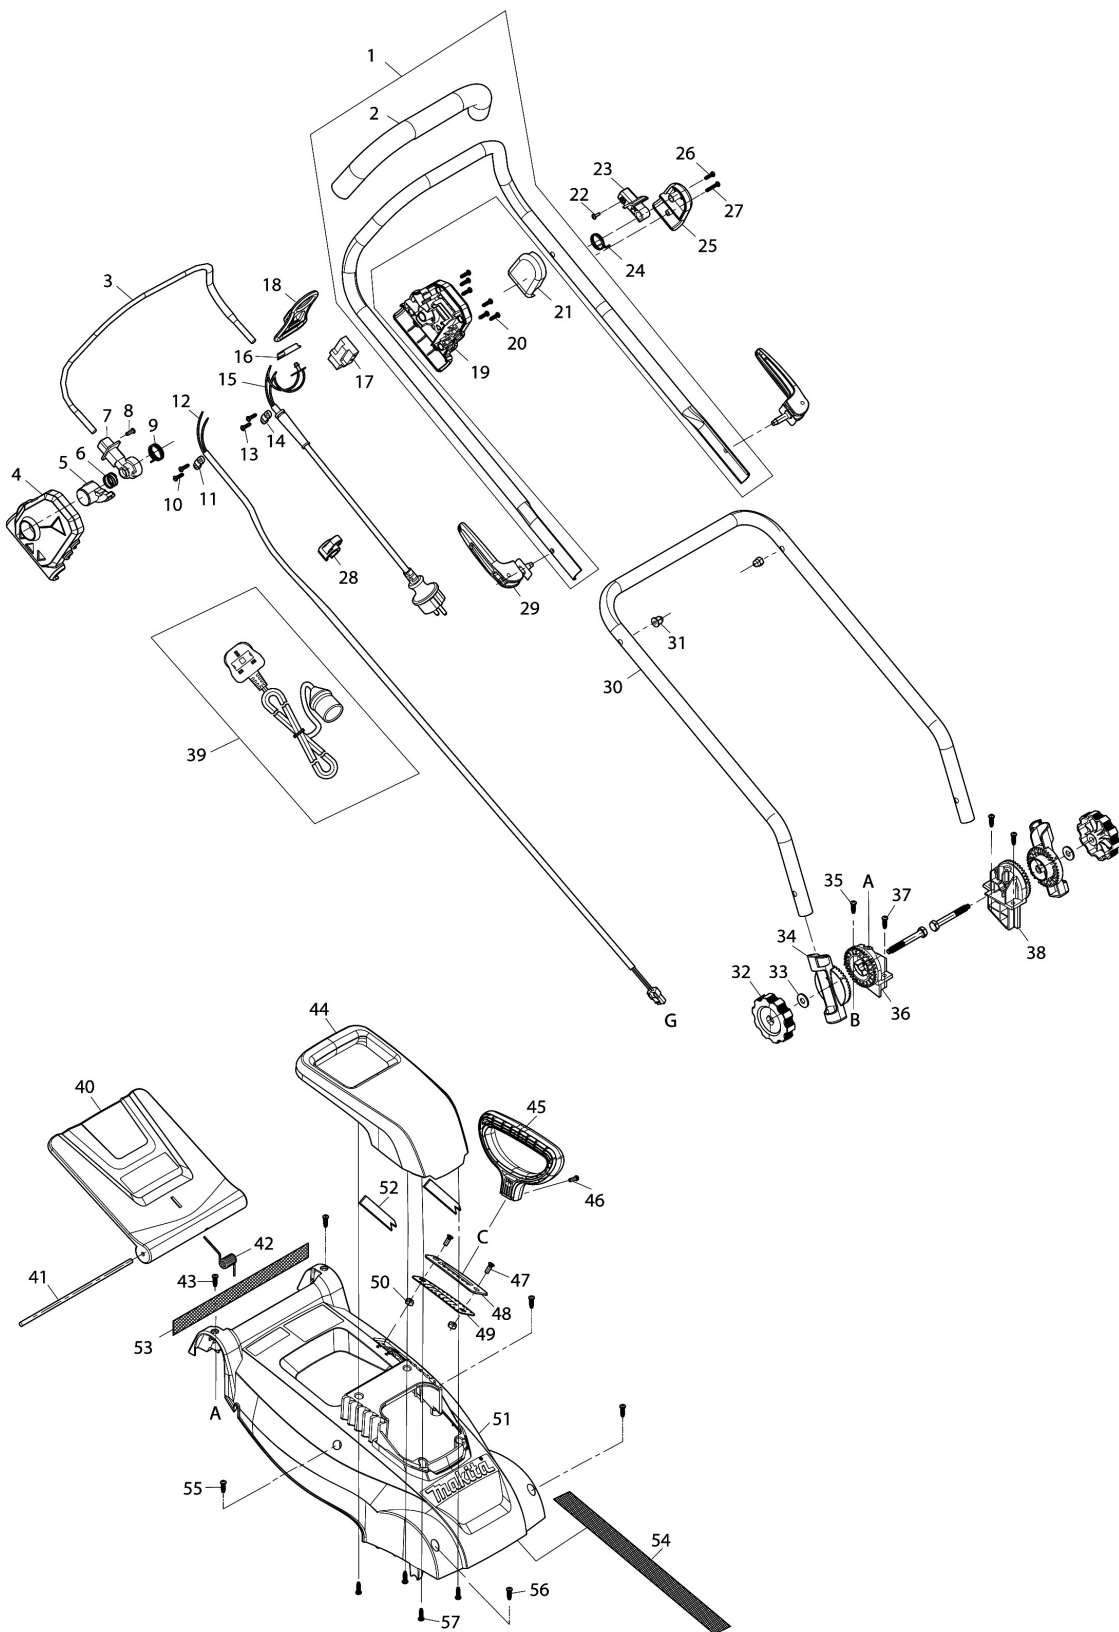

Model No.ELM4120 410MM ELECTRIC LAWN MOWER

Model No.ELM4120 410MM ELECTRIC LAWN MOWER

Model No.ELM4120 410MM ELECTRIC LAWN MOWER

Model No.ELM4120 410MM ELECTRIC LAWN MOWER

Položka	Objednávacie číslo	Popis	Zmena	ks	New/Old	Možnosť 1	Možnosť 2	Poznámka
001	YA00001157	UPPER HANDLE BAR ASSY		1				
D10		INC. 2						
002	YA00001182	SPONGE GRIP		1				
003	YA00001158	SWITCH LEVER		1				
004	YA00000765	SWITCH BOX RIGHT		1				
005	YA00000766	SWITCH LINK BUTTON		1				
006	YA00000767	COMPRESSION SPRING 16.8		1				
007	YA00000768	SWITCH LEVER END CAP RIGHT		1				
008	652024721	SELF DRILLING SCREW 3.5X10		1				
009	YA00000769	SWITCH TORSION SPRING 21		1				
010	YA00000778	SELF TAPPING SCREW ST4X16		2				
011	YA00000780	CORD CLAMP		1				
012	YA00000914	POWER SUPPLY CORD ASSY		1				
013	YA00000778	SELF TAPPING SCREW ST4X16		2				
014	YA00000780	CORD CLAMP		1				
015	YA00000773	POWER SUPPLY CORD ASSY (EURO)		1				
016	YA00000781	INDICATOR LENZ		1				
017	YA00000772	SWITCH		1				
018	652023811	CABLE HANGER		1				
019	YA00000782	SWITCH BOX LEFT		1				
020	YA00000778	SELF TAPPING SCREW ST4X16		6				
021	652023795	SPRING BOX RIGHT		1				
022	652024721	SELF DRILLING SCREW 3.5X10		1				
023	652023794	SWITCH LEVER END LEFT		1				
024	YA00000737	TORSION SPRING		1				
025	652023793	SPRING BOX LEFT		1				
026	YA00000778	SELF TAPPING SCREW ST4X16		1				
027	YA00000785	SELF TAPPING SCREW ST4X25		1				
028	YA00000921	CABLE CLIP		1				
029	YA00000923	TENSION LEVER ASSY		2				
030	YA00000922	LOWER HANDLE		1				
031	YA00000802	HEX.FRANGE CAP NUT M6		2				
032	YA00000803	M8 KNOB		2				
033	YA00000420	WASHER		2				
034	YA00000924	ANGLE ADJUSTMENT JOINT UPPER		2				
035	YA00000806	SELF TAPPING SCREW ST5X20		4				
036	YA00000875	ANGLE ADJUSTMENT JOINT LOWER R		1				
037	YA00000807	HEX BOLT M8X65		2				
038	YA00000876	ANGLE ADJUSTMENT JOINT LOWER L		1				
040	YA00000939	REAR FLAP BULE		1				
041	YA00000938	REAR FLAP HINGE ROD		1				
042	YA00000831	REAR FLAP TORSION SPRING 7.7		1				
043	YA00000821	SELF TAPPING SCREW ST4X16		2				