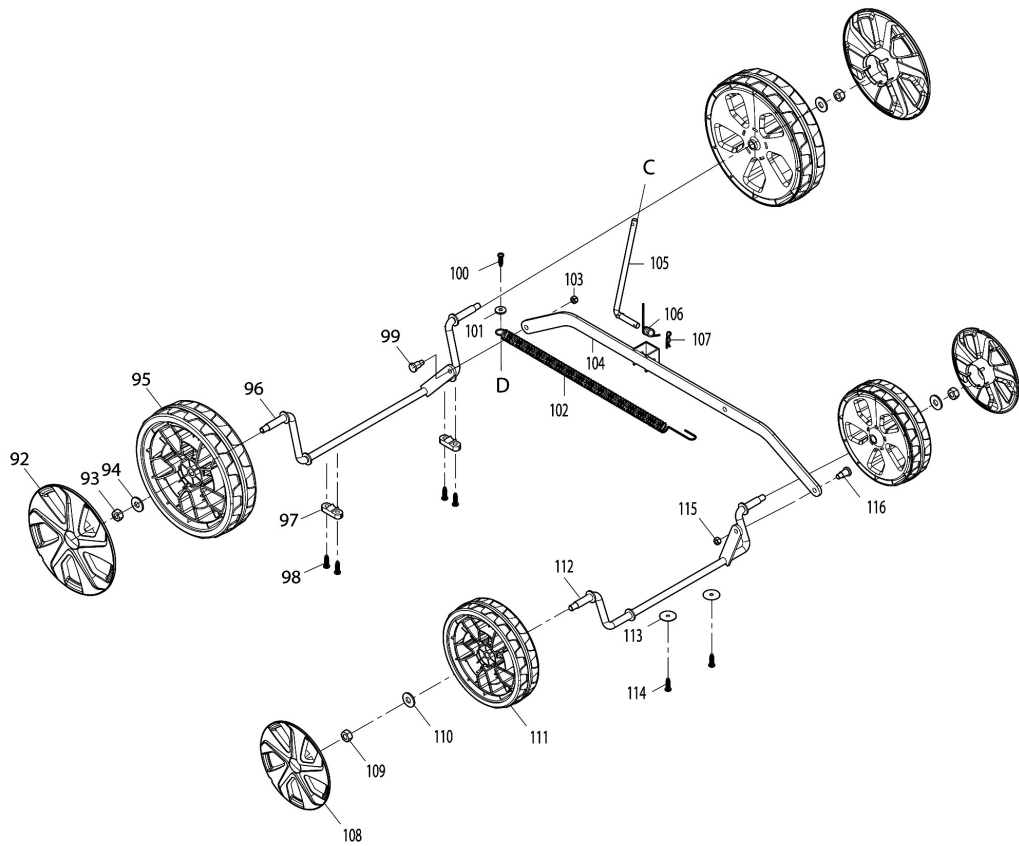

Model No.ELM4120 410MM ELECTRIC LAWN MOWER

Model No.ELM4120 410MM ELECTRIC LAWN MOWER

Model No.ELM4120 410MM ELECTRIC LAWN MOWER

Model No.ELM4120 410MM ELECTRIC LAWN MOWER

Položka	Objednávacie číslo	Popis	Zmena	ks	New/Old	Možnosť 1	Možnosť 2	Poznámka
001	YA00001157	UPPER HANDLE BAR ASSY		1				
D10		INC. 2						
002	YA00001182	SPONGE GRIP		1				
003	YA00001158	SWITCH LEVER		1				
004	YA00000765	SWITCH BOX RIGHT		1				
005	YA00000766	SWITCH LINK BUTTON		1				
006	YA00000767	COMPRESSION SPRING 16.8		1				
007	YA00000768	SWITCH LEVER END CAP RIGHT		1				
008	652024721	SELF DRILLING SCREW 3.5X10		1				
009	YA00000769	SWITCH TORSION SPRING 21		1				
010	YA00000778	SELF TAPPING SCREW ST4X16		2				
011	YA00000780	CORD CLAMP		1				
012	YA00000914	POWER SUPPLY CORD ASSY		1				
013	YA00000778	SELF TAPPING SCREW ST4X16		2				
014	YA00000780	CORD CLAMP		1				
015	YA00000773	POWER SUPPLY CORD ASSY (EURO)		1				
016	YA00000781	INDICATOR LENZ		1				
017	YA00000772	SWITCH		1				
018	652023811	CABLE HANGER		1				
019	YA00000782	SWITCH BOX LEFT		1				
020	YA00000778	SELF TAPPING SCREW ST4X16		6				
021	652023795	SPRING BOX RIGHT		1				
022	652024721	SELF DRILLING SCREW 3.5X10		1				
023	652023794	SWITCH LEVER END LEFT		1				
024	YA00000737	TORSION SPRING		1				
025	652023793	SPRING BOX LEFT		1				
026	YA00000778	SELF TAPPING SCREW ST4X16		1				
027	YA00000785	SELF TAPPING SCREW ST4X25		1				
028	YA00000921	CABLE CLIP		1				
029	YA00000923	TENSION LEVER ASSY		2				
030	YA00000922	LOWER HANDLE		1				
031	YA00000802	HEX.FRANGE CAP NUT M6		2				
032	YA00000803	M8 KNOB		2				
033	YA00000420	WASHER		2				
034	YA00000924	ANGLE ADJUSTMENT JOINT UPPER		2				
035	YA00000806	SELF TAPPING SCREW ST5X20		4				
036	YA00000875	ANGLE ADJUSTMENT JOINT LOWER R		1				
037	YA00000807	HEX BOLT M8X65		2				
038	YA00000876	ANGLE ADJUSTMENT JOINT LOWER L		1				
040	YA00000939	REAR FLAP BULE		1				
041	YA00000938	REAR FLAP HINGE ROD		1				
042	YA00000831	REAR FLAP TORSION SPRING 7.7		1				
043	YA00000821	SELF TAPPING SCREW ST4X16		2				