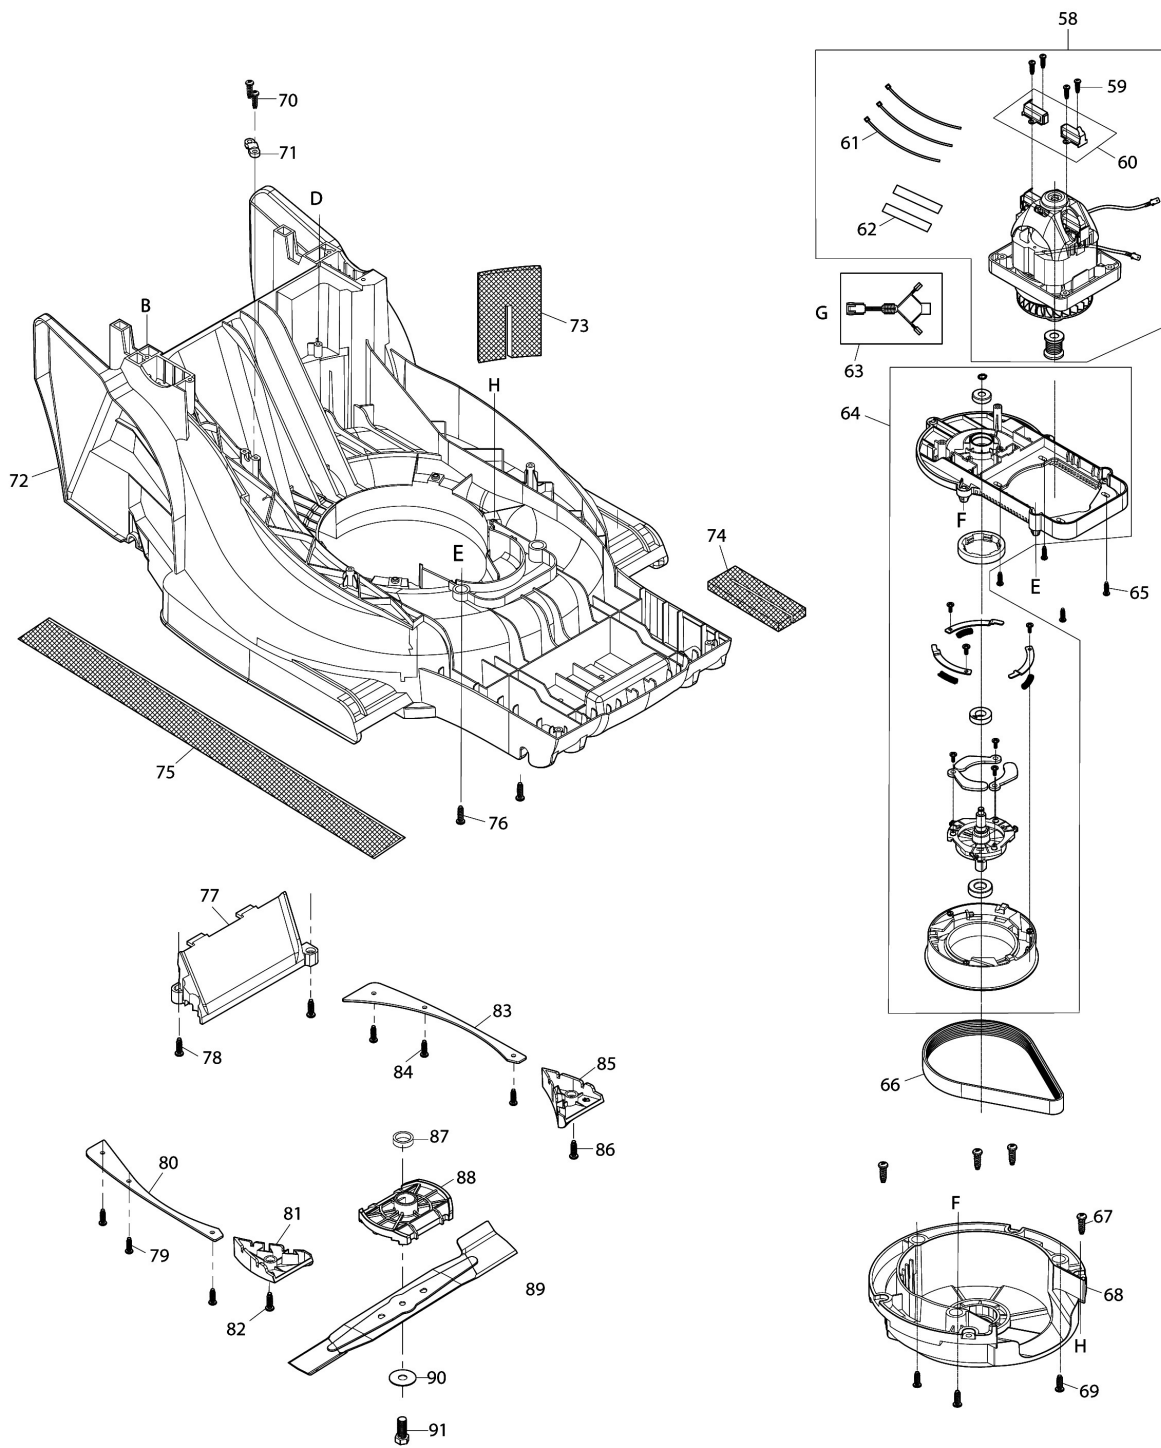

Model No.ELM4120 410MM ELECTRIC LAWN MOWER

Model No.ELM4120 410MM ELECTRIC LAWN MOWER

Model No.ELM4120 410MM ELECTRIC LAWN MOWER

Model No.ELM4120 410MM ELECTRIC LAWN MOWER

Položka	Objednávacie číslo	Popis	Zmena	ks	New/Old	Možnosť 1	Možnosť 2	Poznámka
001	YA00001157	UPPER HANDLE BAR ASSY		1				
D10		INC. 2						
002	YA00001182	SPONGE GRIP		1				
003	YA00001158	SWITCH LEVER		1				
004	YA00000765	SWITCH BOX RIGHT		1				
005	YA00000766	SWITCH LINK BUTTON		1				
006	YA00000767	COMPRESSION SPRING 16.8		1				
007	YA00000768	SWITCH LEVER END CAP RIGHT		1				
008	652024721	SELF DRILLING SCREW 3.5X10		1				
009	YA00000769	SWITCH TORSION SPRING 21		1				
010	YA00000778	SELF TAPPING SCREW ST4X16		2				
011	YA00000780	CORD CLAMP		1				
012	YA00000914	POWER SUPPLY CORD ASSY		1				
013	YA00000778	SELF TAPPING SCREW ST4X16		2				
014	YA00000780	CORD CLAMP		1				
015	YA00000773	POWER SUPPLY CORD ASSY (EURO)		1				
016	YA00000781	INDICATOR LENZ		1				
017	YA00000772	SWITCH		1				
018	652023811	CABLE HANGER		1				
019	YA00000782	SWITCH BOX LEFT		1				
020	YA00000778	SELF TAPPING SCREW ST4X16		6				
021	652023795	SPRING BOX RIGHT		1				
022	652024721	SELF DRILLING SCREW 3.5X10		1				
023	652023794	SWITCH LEVER END LEFT		1				
024	YA00000737	TORSION SPRING		1				
025	652023793	SPRING BOX LEFT		1				
026	YA00000778	SELF TAPPING SCREW ST4X16		1				
027	YA00000785	SELF TAPPING SCREW ST4X25		1				
028	YA00000921	CABLE CLIP		1				
029	YA00000923	TENSION LEVER ASSY		2				
030	YA00000922	LOWER HANDLE		1				
031	YA00000802	HEX.FRANGE CAP NUT M6		2				
032	YA00000803	M8 KNOB		2				
033	YA00000420	WASHER		2				
034	YA00000924	ANGLE ADJUSTMENT JOINT UPPER		2				
035	YA00000806	SELF TAPPING SCREW ST5X20		4				
036	YA00000875	ANGLE ADJUSTMENT JOINT LOWER R		1				
037	YA00000807	HEX BOLT M8X65		2				
038	YA00000876	ANGLE ADJUSTMENT JOINT LOWER L		1				
040	YA00000939	REAR FLAP BULE		1				
041	YA00000938	REAR FLAP HINGE ROD		1				
042	YA00000831	REAR FLAP TORSION SPRING 7.7		1				
043	YA00000821	SELF TAPPING SCREW ST4X16		2				