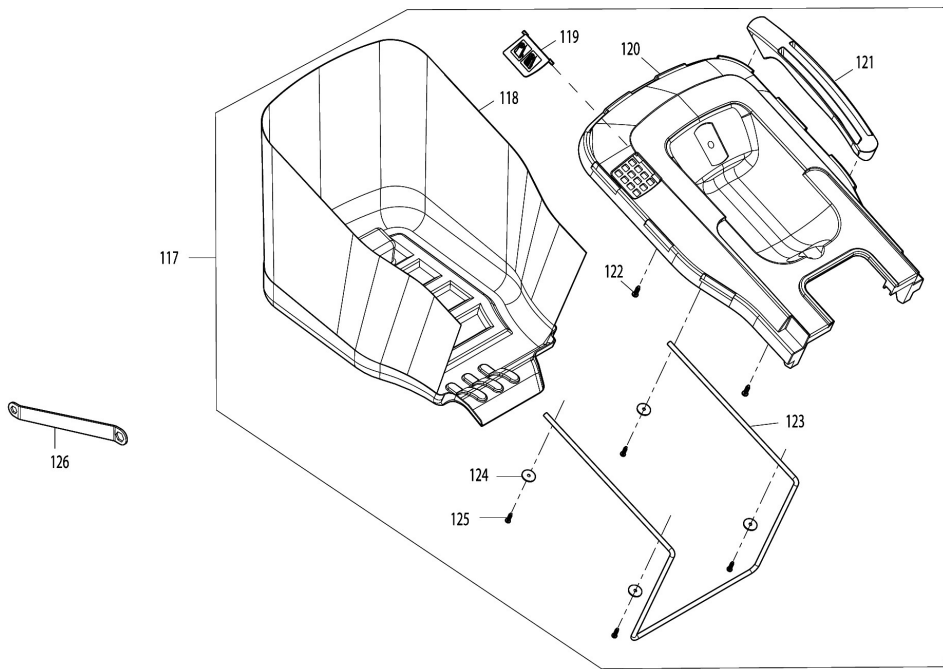

Model No.ELM4120 410MM ELECTRIC LAWN MOWER

Model No.ELM4120 410MM ELECTRIC LAWN MOWER

Model No.ELM4120 410MM ELECTRIC LAWN MOWER

Model No.ELM4120 410MM ELECTRIC LAWN MOWER

Položka	Objednávacie číslo	Popis	Zmena	ks	New/Old	Možnosť 1	Možnosť 2	Poznámka
001	YA00001157	UPPER HANDLE BAR ASSY		1				
D10		INC. 2						
002	YA00001182	SPONGE GRIP		1				
003	YA00001158	SWITCH LEVER		1				
004	YA00000765	SWITCH BOX RIGHT		1				
005	YA00000766	SWITCH LINK BUTTON		1				
006	YA00000767	COMPRESSION SPRING 16.8		1				
007	YA00000768	SWITCH LEVER END CAP RIGHT		1				
008	652024721	SELF DRILLING SCREW 3.5X10		1				
009	YA00000769	SWITCH TORSION SPRING 21		1				
010	YA00000778	SELF TAPPING SCREW ST4X16		2				
011	YA00000780	CORD CLAMP		1				
012	YA00000914	POWER SUPPLY CORD ASSY		1				
013	YA00000778	SELF TAPPING SCREW ST4X16		2				
014	YA00000780	CORD CLAMP		1				
015	YA00000773	POWER SUPPLY CORD ASSY (EURO)		1				
016	YA00000781	INDICATOR LENZ		1				
017	YA00000772	SWITCH		1				
018	652023811	CABLE HANGER		1				
019	YA00000782	SWITCH BOX LEFT		1				
020	YA00000778	SELF TAPPING SCREW ST4X16		6				
021	652023795	SPRING BOX RIGHT		1				
022	652024721	SELF DRILLING SCREW 3.5X10		1				
023	652023794	SWITCH LEVER END LEFT		1				
024	YA00000737	TORSION SPRING		1				
025	652023793	SPRING BOX LEFT		1				
026	YA00000778	SELF TAPPING SCREW ST4X16		1				
027	YA00000785	SELF TAPPING SCREW ST4X25		1				
028	YA00000921	CABLE CLIP		1				
029	YA00000923	TENSION LEVER ASSY		2				
030	YA00000922	LOWER HANDLE		1				
031	YA00000802	HEX.FRANGE CAP NUT M6		2				
032	YA00000803	M8 KNOB		2				
033	YA00000420	WASHER		2				
034	YA00000924	ANGLE ADJUSTMENT JOINT UPPER		2				
035	YA00000806	SELF TAPPING SCREW ST5X20		4				
036	YA00000875	ANGLE ADJUSTMENT JOINT LOWER R		1				
037	YA00000807	HEX BOLT M8X65		2				
038	YA00000876	ANGLE ADJUSTMENT JOINT LOWER L		1				
040	YA00000939	REAR FLAP BULE		1				
041	YA00000938	REAR FLAP HINGE ROD		1				
042	YA00000831	REAR FLAP TORSION SPRING 7.7		1				
043	YA00000821	SELF TAPPING SCREW ST4X16		2				