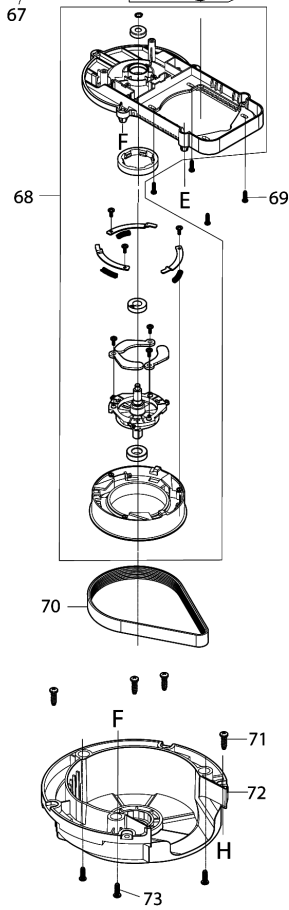

Model No.ELM3720 370MM ELECTRIC LAWN MOWER