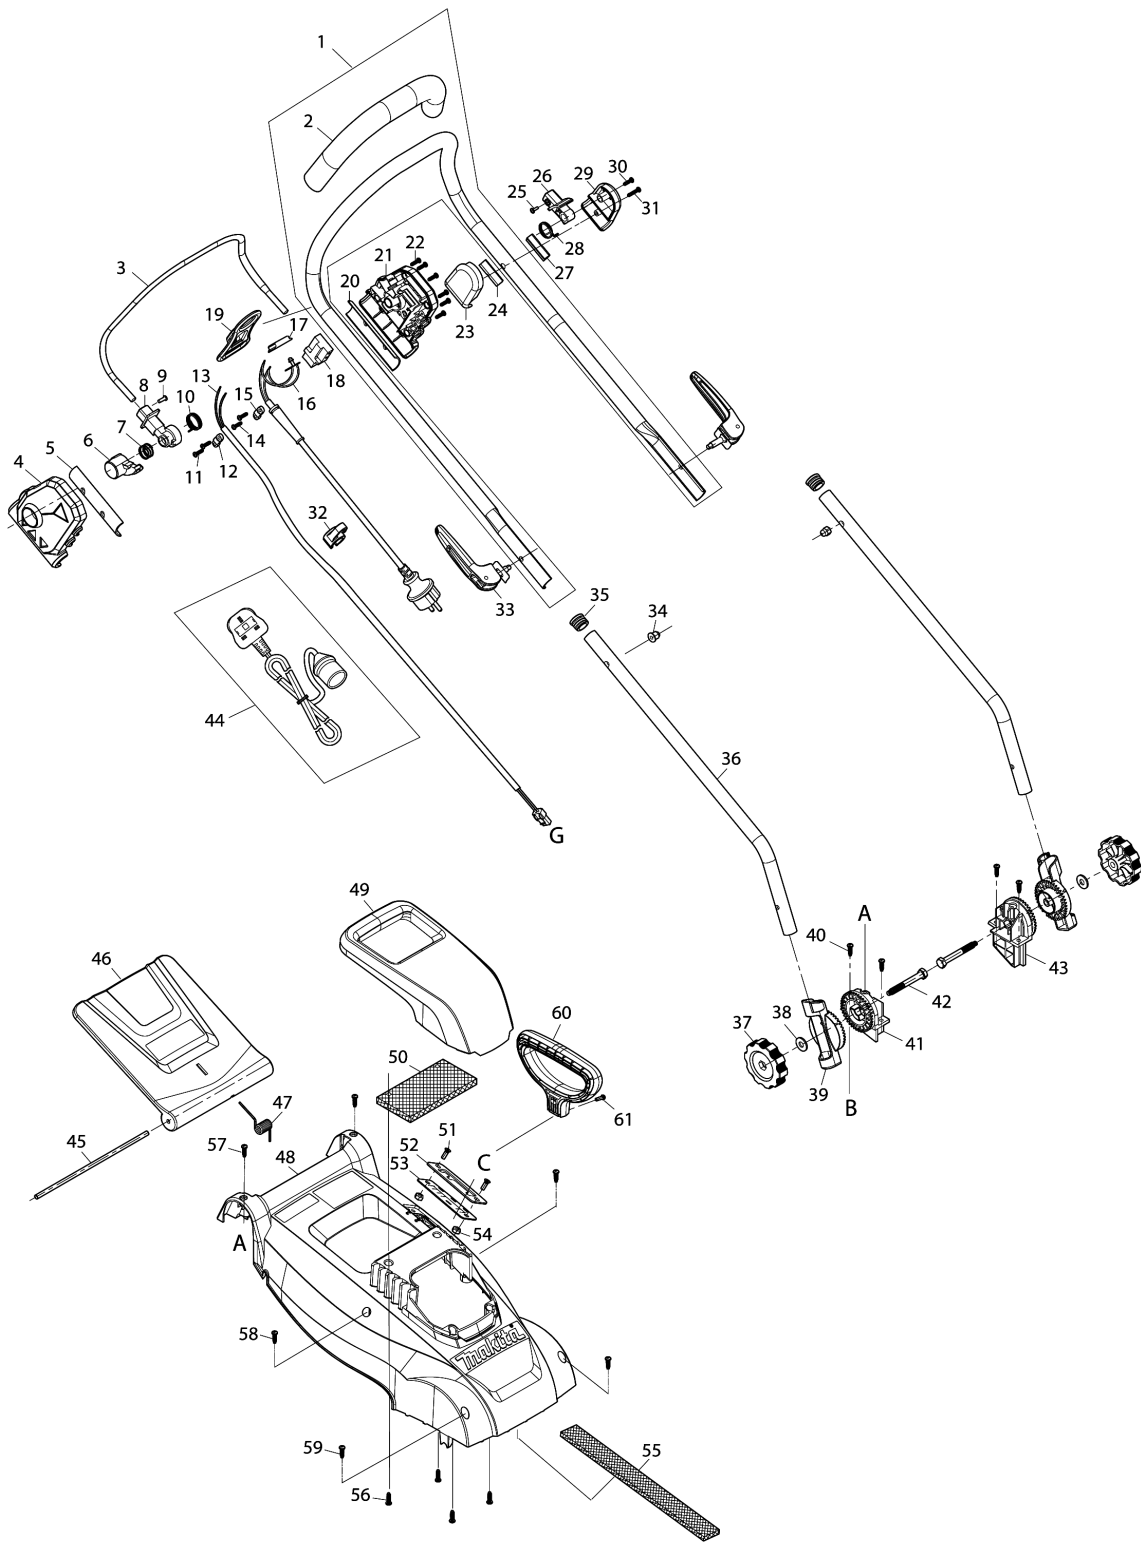

Model No.ELM3720 370MM ELECTRIC LAWN MOWER