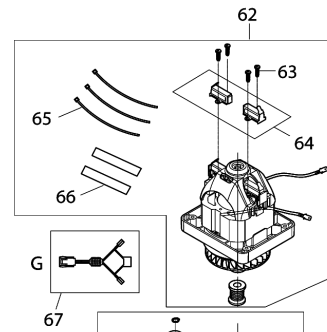

Model No.ELM3720 370MM ELECTRIC LAWN MOWER