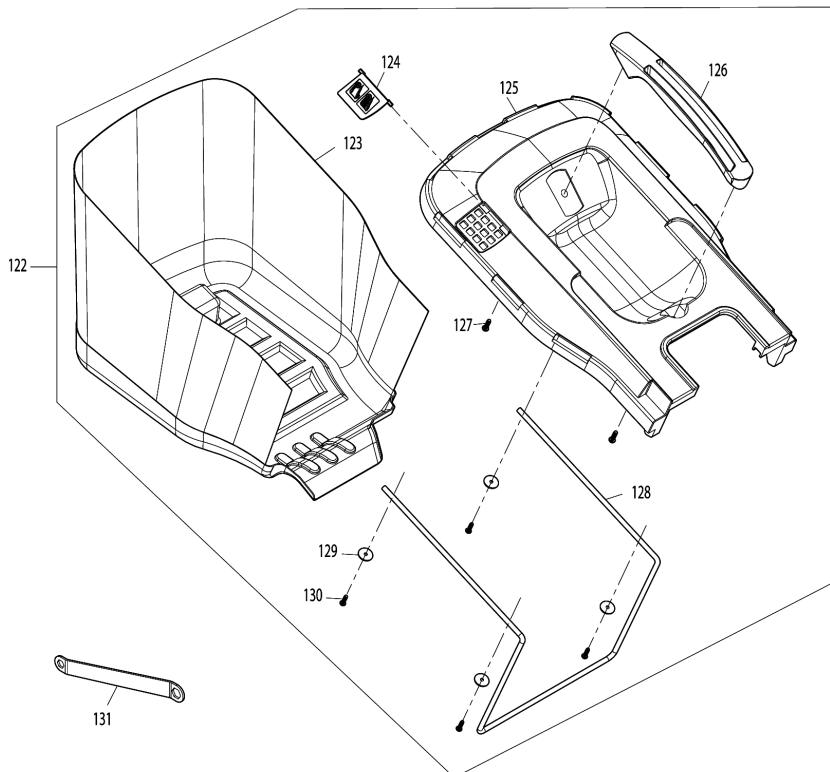

Model No.ELM3720 370MM ELECTRIC LAWN MOWER

Model No.ELM3720 370MM ELECTRIC LAWN MOWER

Položka	Objednávacie číslo	Popis	Zmena	ks	New/Old	Možnosť 1	Možnosť 2	Poznámka
001	YA00000866	UPPER HANDLE BAR ASSY		1				
D10		INC. 2						
002	YA00001175	SPONGE GRIP		1				
003	YA00000867	SWITCH LEVER		1				
004	YA00000765	SWITCH BOX RIGHT		1				
005	YA00000786	SWITCH BOX CLAMP SPASER		1				
006	YA00000766	SWITCH LINK BUTTON		1				
007	YA00000767	COMPRESSION SPRING 16.8		1				
008	YA00000768	SWITCH LEVER END CAP RIGHT		1				
009	652024721	SELF DRILLING SCREW 3.5X10		1				
010	YA00000769	SWITCH TORSION SPRING 21		1				
011	YA00000778	SELF TAPPING SCREW ST4X16		2				
012	YA00000780	CORD CLAMP		1				
013	YA00000771	POWER SUPPLY CORD ASSY		1				
014	YA00000778	SELF TAPPING SCREW ST4X16		2				
015	YA00000780	CORD CLAMP		1				
016	YA00000773	POWER SUPPLY CORD ASSY (EURO)		1				
017	YA00000781	INDICATOR LENZ		1				
018	YA00000772	SWITCH		1				
019	652023811	CABLE HANGER		1				
020	YA00000786	SWITCH BOX CLAMP SPASER		1				
021	YA00000782	SWITCH BOX LEFT		1				
022	YA00000778	SELF TAPPING SCREW ST4X16		6				
023	652023795	SPRING BOX RIGHT		1				
024	YA00000787	LEVER BOX CLAMP SPASER		1				
025	652024721	SELF DRILLING SCREW 3.5X10		1				
026	652023794	SWITCH LEVER END LEFT		1				
027	YA00000737	TORSION SPRING		1				
028	YA00000787	LEVER BOX CLAMP SPASER		1				
029	652023793	SPRING BOX LEFT		1				
030	YA00000778	SELF TAPPING SCREW ST4X16		1				
031	YA00000785	SELF TAPPING SCREW ST4X25		1				
032	YA00000799	CABLE CLIP		1				
033	YA00000801	TENSION LEVER ASSY		2				
034	YA00000802	HEX.FRANGE CAP NUT M6		2				
035	YA00001166	PIPE END CAP		2				
036	YA00001167	LOWER HANDLE		2				
037	YA00000803	M8 KNOB		2				
038	YA00000420	WASHER		2				
039	YA00000804	ANGLE ADJUSTMENT JOINT UPPER		2				
040	YA00000806	SELF TAPPING SCREW ST5X20		4				

Please order the parts with part number.

Print Date 17/5/2023