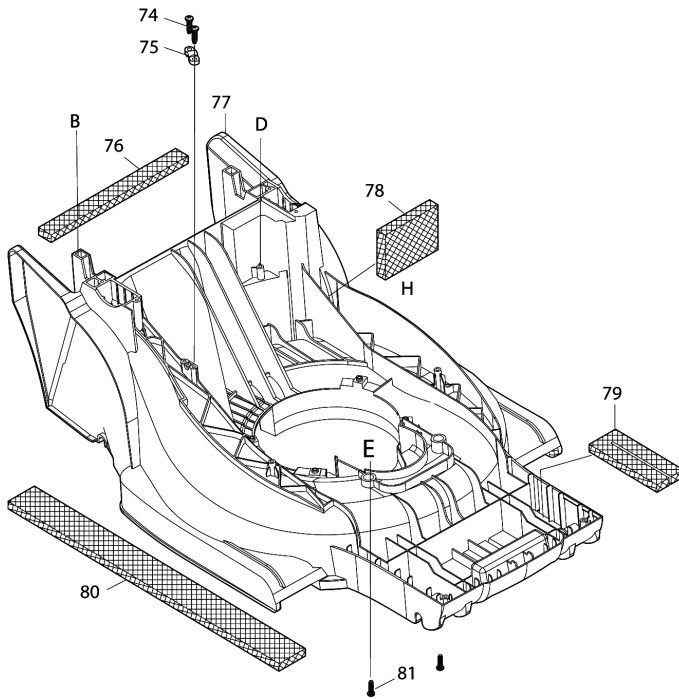

Model No.ELM3720 370MM ELECTRIC LAWN MOWER