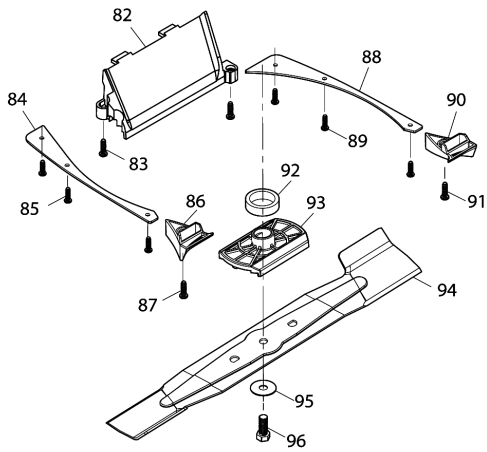

Model No.ELM3720 370MM ELECTRIC LAWN MOWER