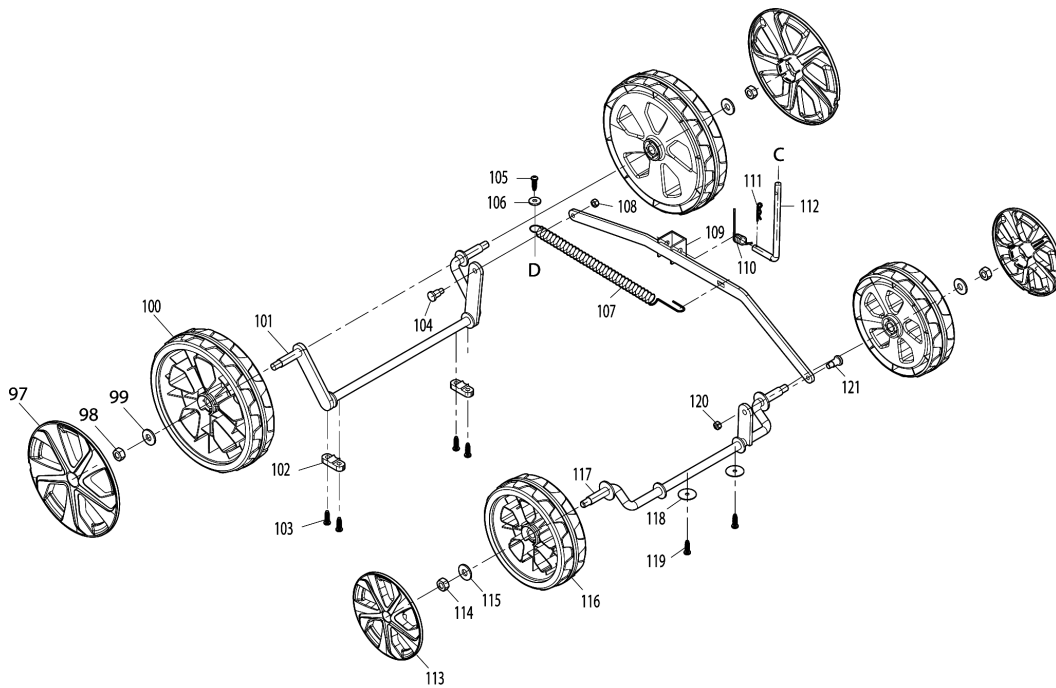

Model No.ELM3720 370MM ELECTRIC LAWN MOWER

Model No.ELM3720 370MM ELECTRIC LAWN MOWER

Položka	Objednávacie číslo	Popis	Zmena	ks	New/Old	Možnosť 1	Možnosť 2	Poznámka
001	YA00000866	UPPER HANDLE BAR ASSY		1				
D10		INC. 2						
002	YA00001175	SPONGE GRIP		1				
003	YA00000867	SWITCH LEVER		1				
004	YA00000765	SWITCH BOX RIGHT		1				
005	YA00000786	SWITCH BOX CLAMP SPASER		1				
006	YA00000766	SWITCH LINK BUTTON		1				
007	YA00000767	COMPRESSION SPRING 16.8		1				
008	YA00000768	SWITCH LEVER END CAP RIGHT		1				
009	652024721	SELF DRILLING SCREW 3.5X10		1				
010	YA00000769	SWITCH TORSION SPRING 21		1				
011	YA00000778	SELF TAPPING SCREW ST4X16		2				
012	YA00000780	CORD CLAMP		1				
013	YA00000771	POWER SUPPLY CORD ASSY		1				
014	YA00000778	SELF TAPPING SCREW ST4X16		2				
015	YA00000780	CORD CLAMP		1				
016	YA00000773	POWER SUPPLY CORD ASSY (EURO)		1				
017	YA00000781	INDICATOR LENZ		1				
018	YA00000772	SWITCH		1				
019	652023811	CABLE HANGER		1				
020	YA00000786	SWITCH BOX CLAMP SPASER		1				
021	YA00000782	SWITCH BOX LEFT		1				
022	YA00000778	SELF TAPPING SCREW ST4X16		6				
023	652023795	SPRING BOX RIGHT		1				
024	YA00000787	LEVER BOX CLAMP SPASER		1				
025	652024721	SELF DRILLING SCREW 3.5X10		1				
026	652023794	SWITCH LEVER END LEFT		1				
027	YA00000737	TORSION SPRING		1				
028	YA00000787	LEVER BOX CLAMP SPASER		1				
029	652023793	SPRING BOX LEFT		1				
030	YA00000778	SELF TAPPING SCREW ST4X16		1				
031	YA00000785	SELF TAPPING SCREW ST4X25		1				
032	YA00000799	CABLE CLIP		1				
033	YA00000801	TENSION LEVER ASSY		2				
034	YA00000802	HEX.FRANGE CAP NUT M6		2				
035	YA00001166	PIPE END CAP		2				
036	YA00001167	LOWER HANDLE		2				
037	YA00000803	M8 KNOB		2				
038	YA00000420	WASHER		2				
039	YA00000804	ANGLE ADJUSTMENT JOINT UPPER		2				
040	YA00000806	SELF TAPPING SCREW ST5X20		4				

Please order the parts with part number.

Print Date 17/5/2023