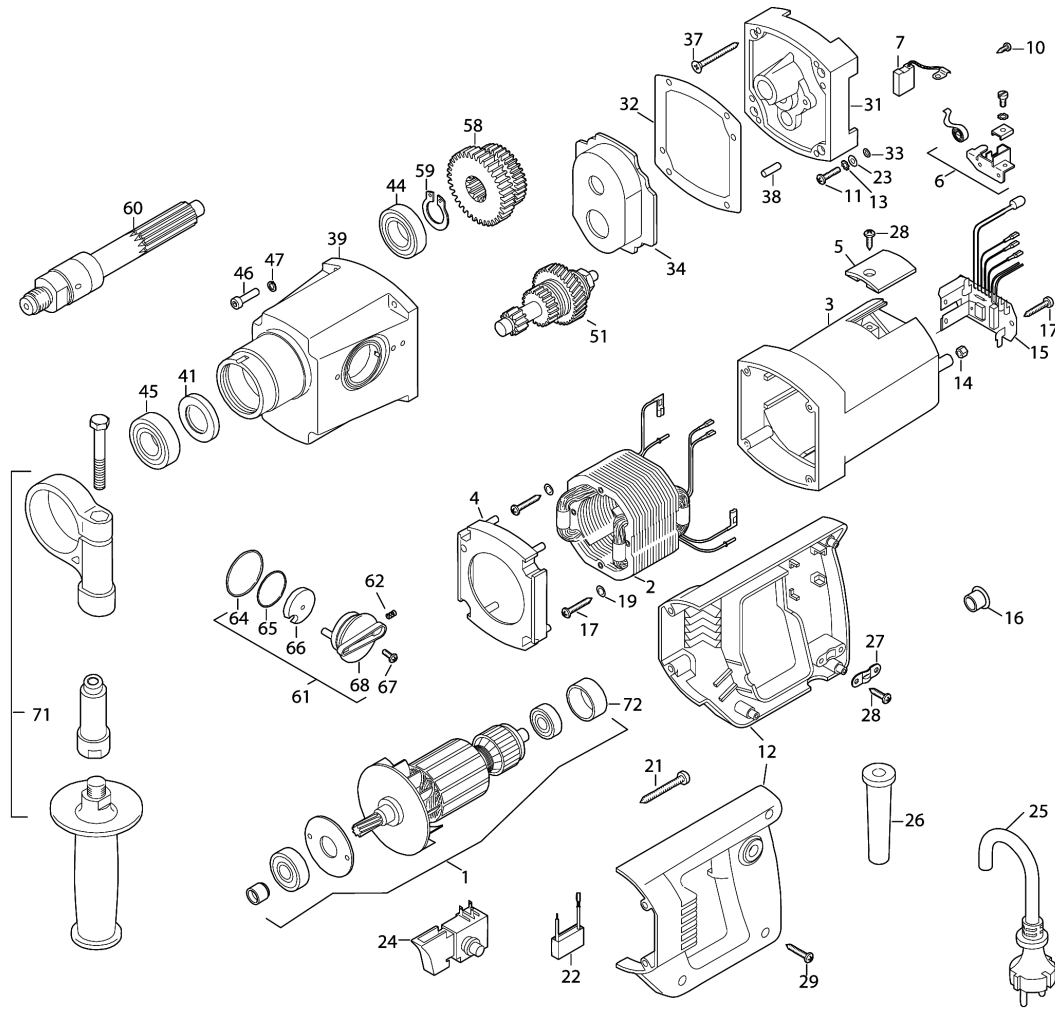

# Model No.DBM130 DIAMOND CORE DRILL