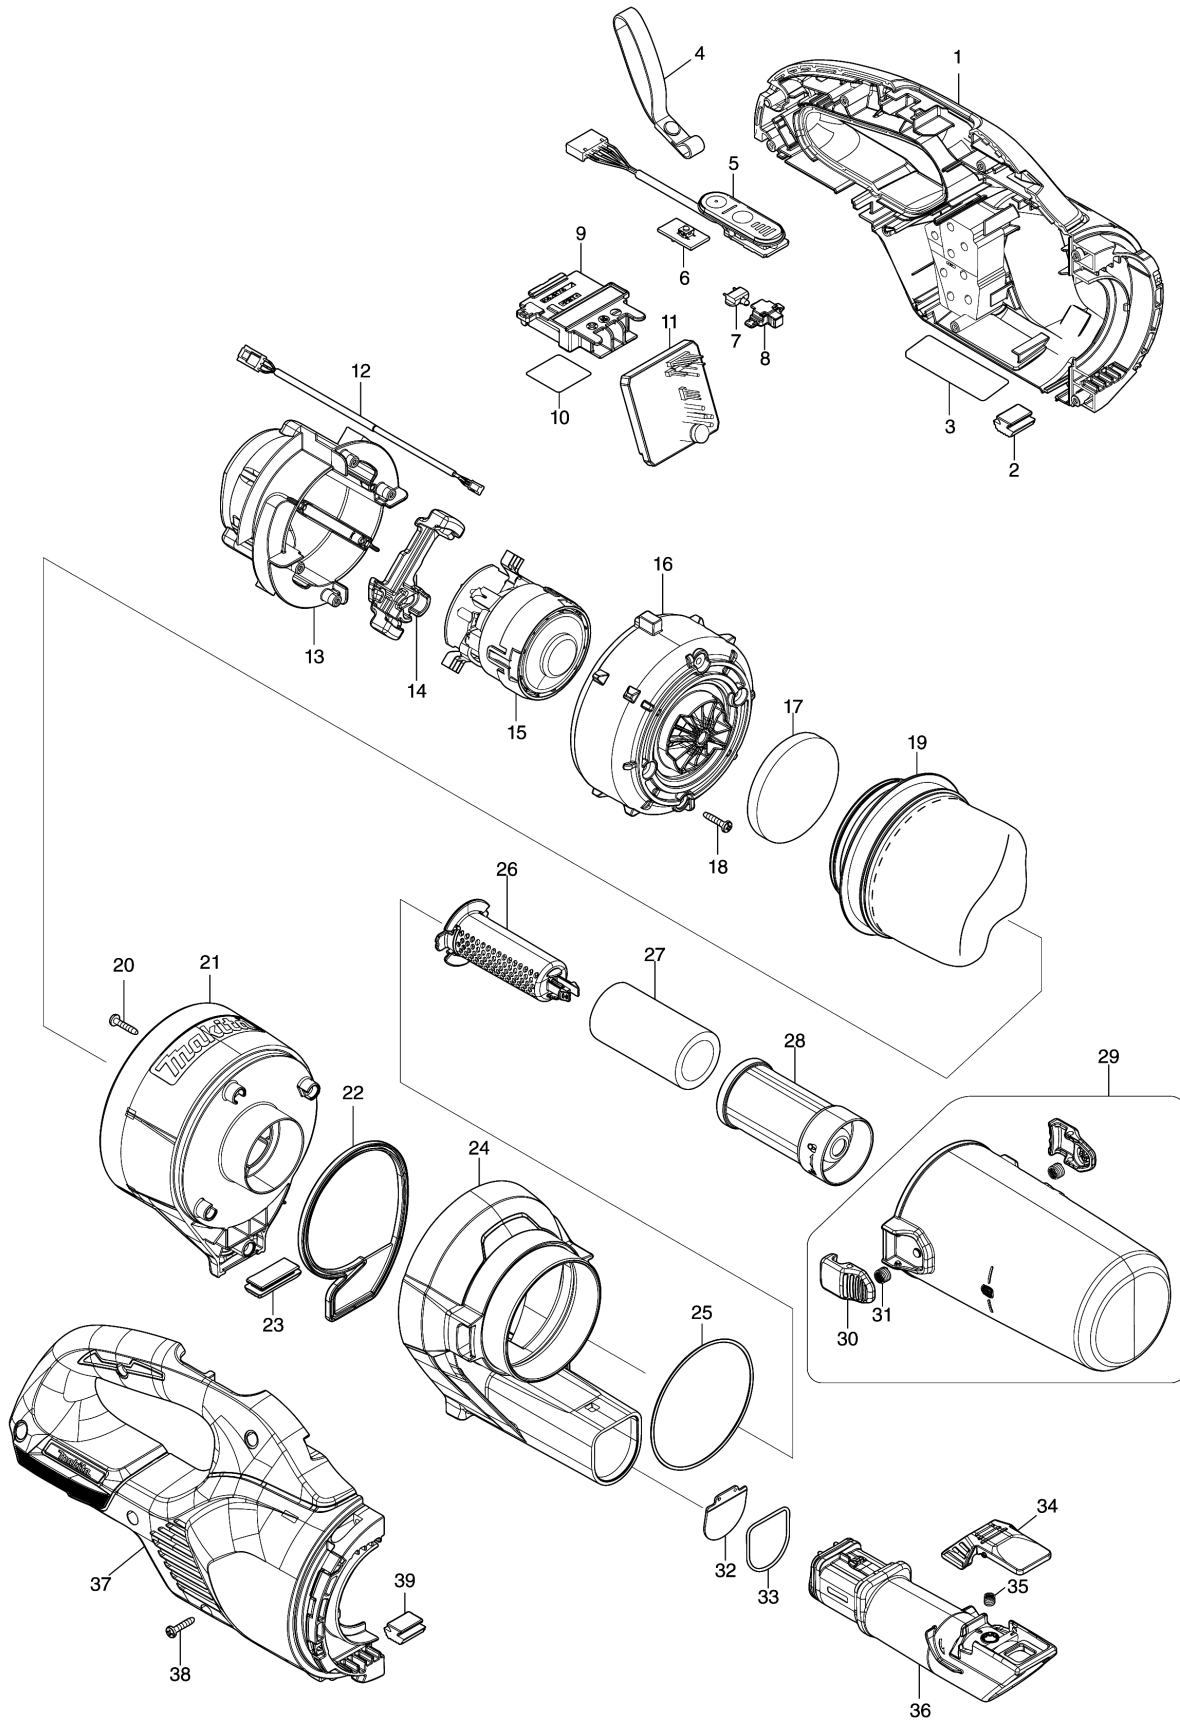

## Model No.DCL286F CORDLESS CLEANER

Položka	Objednávacie číslo	Popis	Zmena	ks	New/Old	Možnosť 1	Možnosť 2	Poznámka
001A	183Y66-6	HOUSING SET		1				
001B	183Y66-6	HOUSING SET		1				
001C	183Y52-7	HOUSING SET		1				
001D	183Y52-7	HOUSING SET		1				
001E	183Y67-4	HOUSING SET		1				
001F	183Y67-4	HOUSING SET		1				
C10	263005-3	RUBBER PIN 6		2				
C20	422974-9	SPONGE SHEET		2				
D10		INC. 2,37,39						
002	422460-0	RUBBER PLATE		1				
003	8588M1-9	DCL286F NAME PLATE		1				
004	163400-6	HANDSTRAP		1				
005	141B54-1	INDICATION CIRCUIT COMPLETE		1				
006	620E74-1	SWITCH UNIT		1				
007	620E82-2	LED CIRCUIT		1				
008	141H09-2	LED CASE COMPLETE		1				
009	643874-2	TERMINAL		1				
010	8588N3-2	DCL286F SERIAL NO. LABEL		1				
011	620L20-6	CONTROLLER		1				
C10	688163-8	LINE FILTER		1				
012	632S32-9	LEAD UNIT		1				
013	141E55-7	MOTOR COVER R COMPLETE		1				
C10	263002-9	RUBBER PIN 4		4				
014	422723-4	MOTOR COVER SEAL		1				
015	629B87-1	MOTOR ASSEMBLY		1				
016	413645-9	MOTOR COVER F		1				
017	422909-0	SPONGE SHEET 62		1				
018	266429-2	TAPPING SCREW 3X16		4				
019	1910C7-9	HIGH PERFORMANCE FILTER SET		1				
020	266429-2	TAPPING SCREW 3X16		4				
021A	413H34-6	FILTER HOUSING		1				
021B	413H34-6	FILTER HOUSING		1				
021C	413H18-4	FILTER HOUSING		1				
021D	413H18-4	FILTER HOUSING		1				
021E	413H37-0	FILTER HOUSING		1				
021F	413H37-0	FILTER HOUSING		1				
022	422884-0	SEAL		1				
023	422885-8	RUBBER PLATE		1				
024A	413H35-4	FRONT HOUSING		1				
024B	413H35-4	FRONT HOUSING		1				
024C	413H19-2	FRONT HOUSING		1				
024D	413H19-2	FRONT HOUSING		1				
024E	413H38-8	FRONT HOUSING		1				
024F	413H38-8	FRONT HOUSING		1				