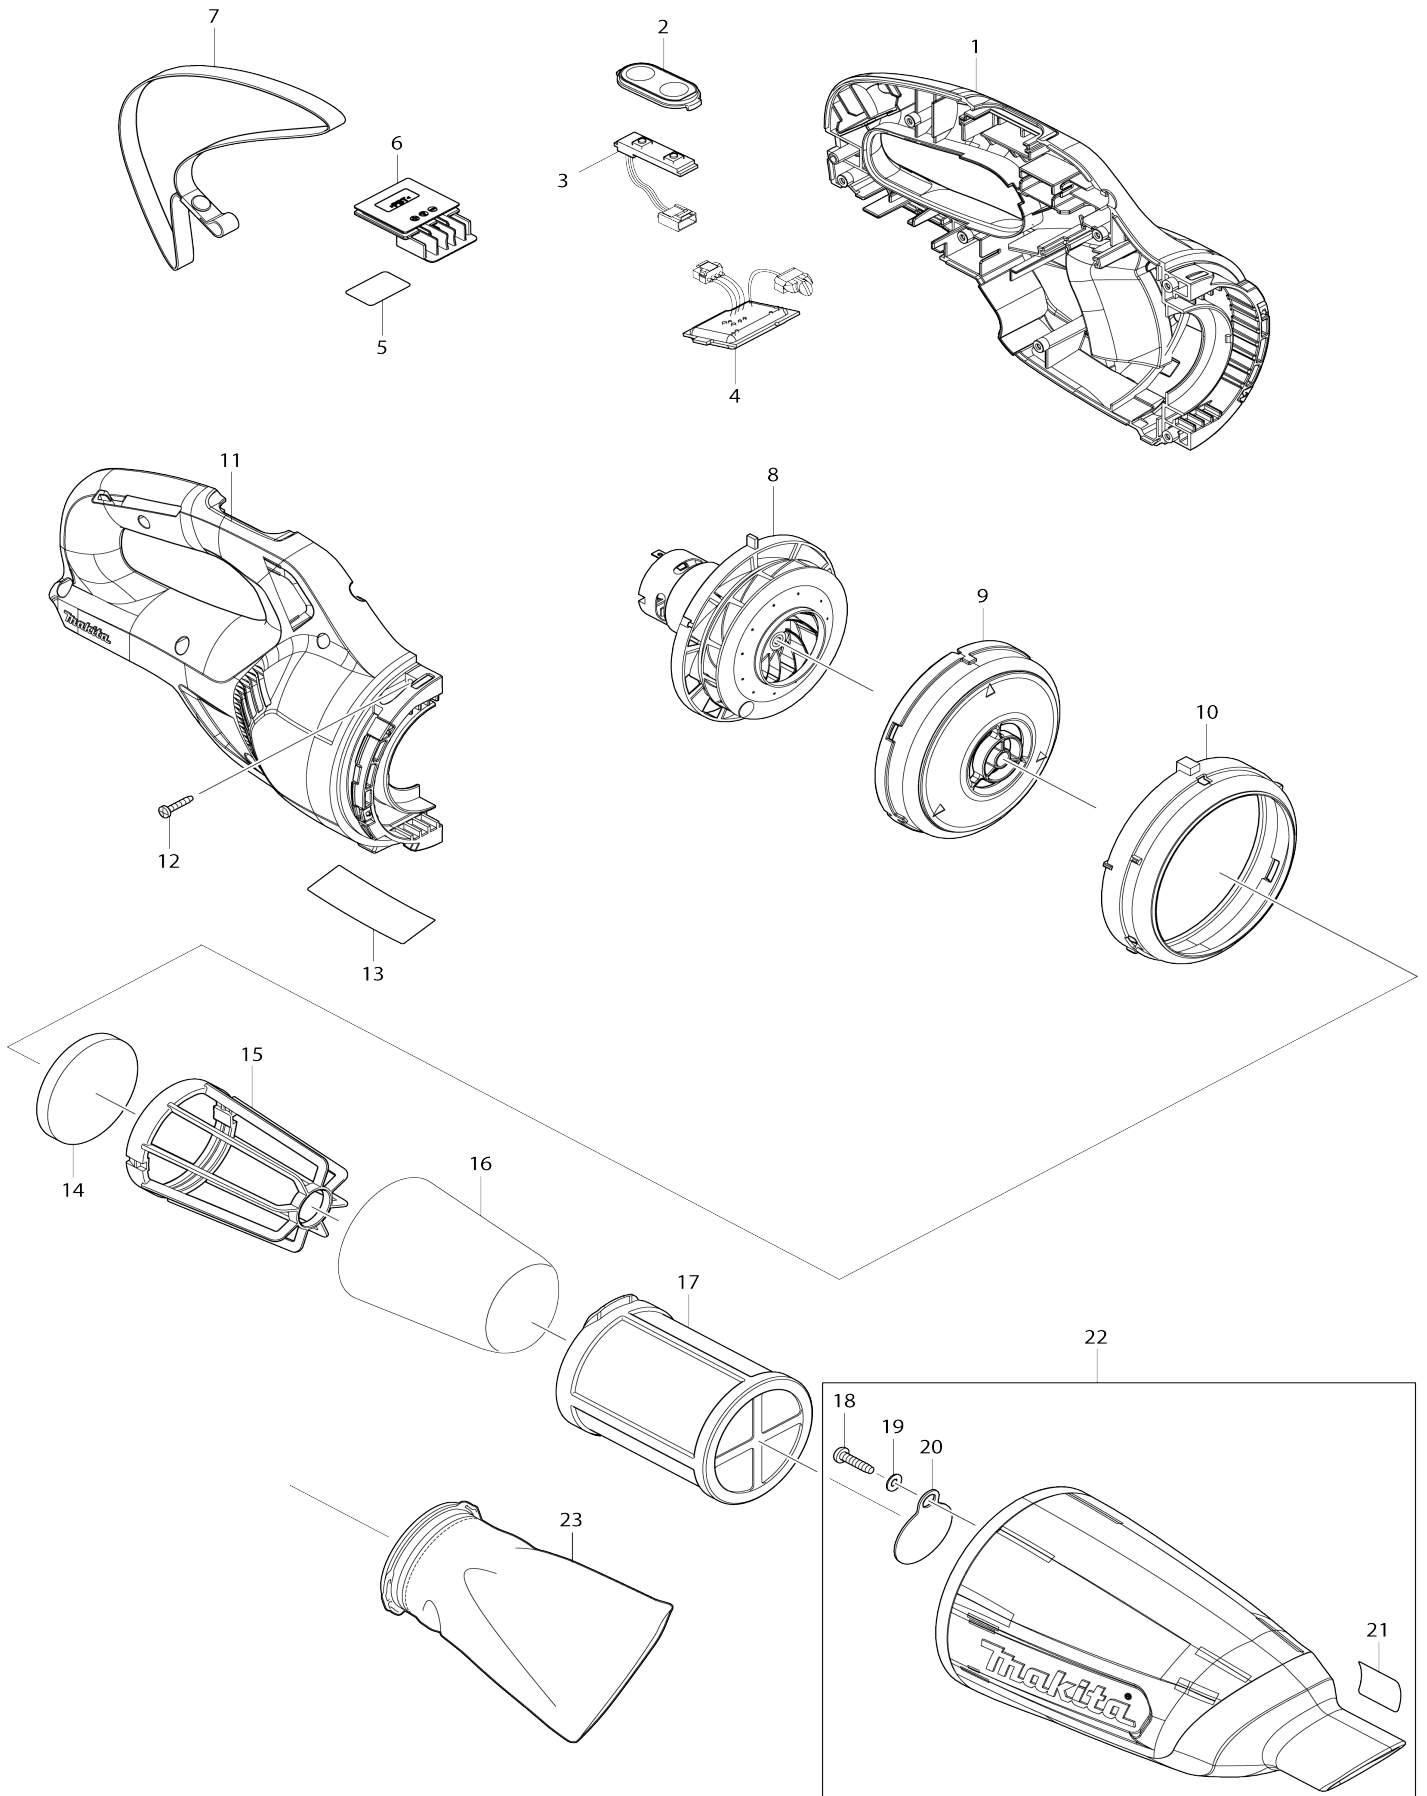

Model No.CL108FD CORDLESS CLEANER

Model No.CL108FD CORDLESS CLEANER

Item No.	Parts No.	Description	Interchangeability	Q'ty	New/Old	Note1	Note2
001	183K49-2	HOUSING SET		1	*		
C10	424913-5	SPONGE SHEET 35-70		2	*		
D10		INC. 11					
001-1	183L99-3	HOUSING SET	O	1			
C10	424913-5	SPONGE SHEET 35-70		2			
D10		INC. 11					
002	144096-2	SWITCH PLATE COMPLETE		1			
003	631973-2	SWITCH UNIT		1			
004	632N07-8	CONTROLLER UNIT		1	*		
C10	620601-4	LED CIRCUIT		1	*		
004-1	632R95-9	CONTROLLER UNIT	<	1			
C11	620E97-9	LED CIRCUIT	<	1			
C30	654086-2	RECEPTACLE		2			
005	854T81-4	CL108FD SERIAL NO. LABEL		1			
006	644813-5	TERMINAL		1			
008	126846-7	MOTOR ASSEMBLY		1			
009	458834-9	FAN COVER		1			
010	422377-7	RUBBER RING		1			
011	183K49-2	HOUSING SET		1	*		
C10	424913-5	SPONGE SHEET 35-70		2	*		
D10		INC. 1					
011-1	183L99-3	HOUSING SET	O	1			
C10	424913-5	SPONGE SHEET 35-70		2			
D10		INC. 1					
012	266429-2	TAPPING SCREW 3X16		7			
013	854T75-9	CL108FD NAME PLATE		1			
014	422268-2	SPONGE SHEET 57		1			
015	458467-0	STAY		1			
016	443060-3	FILTER		1			
017	451208-3	PRE-FILTER		1			
018	265995-6	TAPPING SCREW 4X18		1	*		
018-1	266326-2	TAPPING SCREW 4X18	O	1	*		
018-2	251530-6	TAPPING SCREW 4X18	S	1			
019	941051-3	FLAT WASHER 4		1	*		
020	424208-6	VALVE		1			
021	809293-4	INDICATION LABEL		1			
022	140G25-5	CAPSULE COMPLETE		1			
D10		INC. 18-21					
D11		INC. 18,20,21					
A01	123488-8	FLOOR T-NOZZLE 28 BLU		1			
C10	451410-8	ROLLER		4			
C20	268208-4	PIN 3		4			
C30	424096-1	WIPER		1	*		
C31	422963-4	WIPER	O	1			
A02	451243-1	SASH NOZZLE 28 BLU		1	*		
A02-1	413859-0	SASH NOZZLE	O	1			
A03	451244-9	PIPE		1			