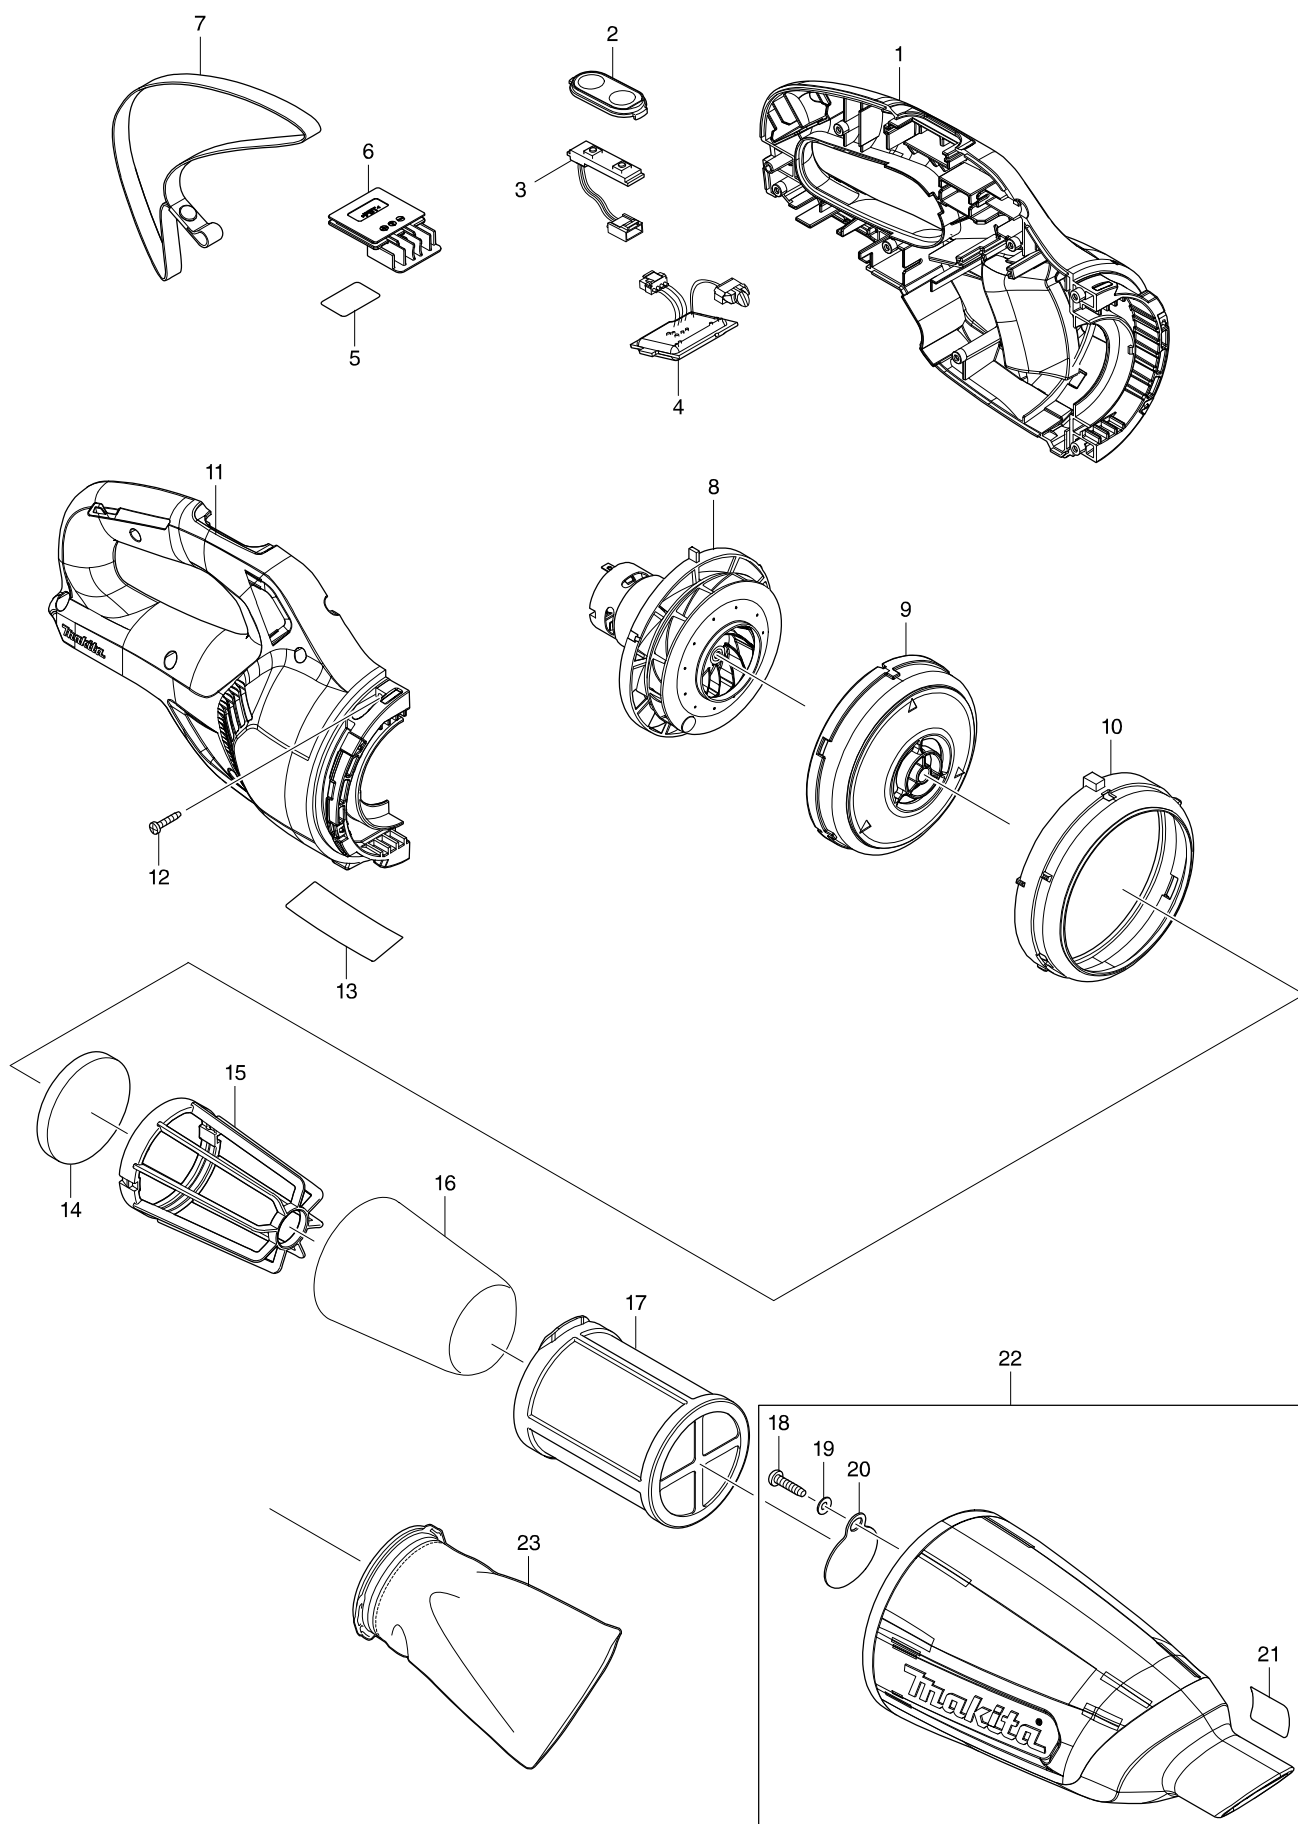

# Model CL108FD CORDLESS CLEANER

# Model CL108FD CORDLESS CLEANER

Strana 1 / 2

Položka	Objednávacie	Popis	I/C	ks	N/O	Možnosť 1	Možnosť 2	Poznámka
C10	424913-5	SPONGE SHEET 35-70		2				
D10		INC. 11						
001A	183K49-2	HOUSING SET		1				
001B	183K49-2	HOUSING SET		1				
001C	183K49-2	HOUSING SET		1				
001D	183K48-4	HOUSING SET		1				
002	144096-2	SWITCH PLATE COMPLETE		1				
003	631973-2	SWITCH UNIT		1				
004	632N07-8	CONTROLLER UNIT		1				
C10	620601-4	LED CIRCUIT		1				
005	854T81-4	CL108FD SERIAL NO. LABEL		1				
006	644813-5	TERMINAL		1				
008	126846-7	MOTOR ASSEMBLY		1				
009	458834-9	FAN COVER		1				
010	422377-7	RUBBER RING		1				
C10	424913-5	SPONGE SHEET 35-70		2				
D10		INC .1						
011A	183K49-2	HOUSING SET		1				
011B	183K49-2	HOUSING SET		1				
011C	183K49-2	HOUSING SET		1				
011D	183K48-4	HOUSING SET		1				
012	266429-2	TAPPING SCREW 3X16		7				
013	854T75-9	CL108FD NAME PLATE		1				
014	422268-2	SPONGE SHEET 57		1				
015	458467-0	STAY		1				
016	443060-3	FILTER		1				
017	451208-3	PRE-FILTER		1				
018	265995-6	TAPPING SCREW 4X18		1				
019	941051-3	FLAT WASHER 4		1				
020	424208-6	VALVE		1				
021	809293-4	INDICATION LABEL		1				
D10		INC. 18-21						
022A	140G25-5	CAPSULE COMPLETE		1				
022B	140G25-5	CAPSULE COMPLETE		1				
022C	140G25-5	CAPSULE COMPLETE		1				
022D	140G24-7	CAPSULE COMPLETE		1				
C10	451410-8	ROLLER		4				
C20	268208-4	PIN 3		4				
C30	424096-1	WIPER		1				
A01A	123488-8	FLOOR T-NOZZLE 28 BLU		1				
A01B	123488-8	FLOOR T-NOZZLE 28 BLU		1				
A01C	123488-8	FLOOR T-NOZZLE 28 BLU		1				
A01D	123486-2	FLOOR T-NOZZLE 28 WHI		1				
A02A	451243-1	SASH NOZZLE 28 BLU		1				
A02B	451243-1	SASH NOZZLE 28 BLU		1				
A02C	451243-1	SASH NOZZLE 28 BLU		1				
A02D	451240-7	SASH NOZZLE 28 WHI		1				
A03A	451244-9	PIPE		1				