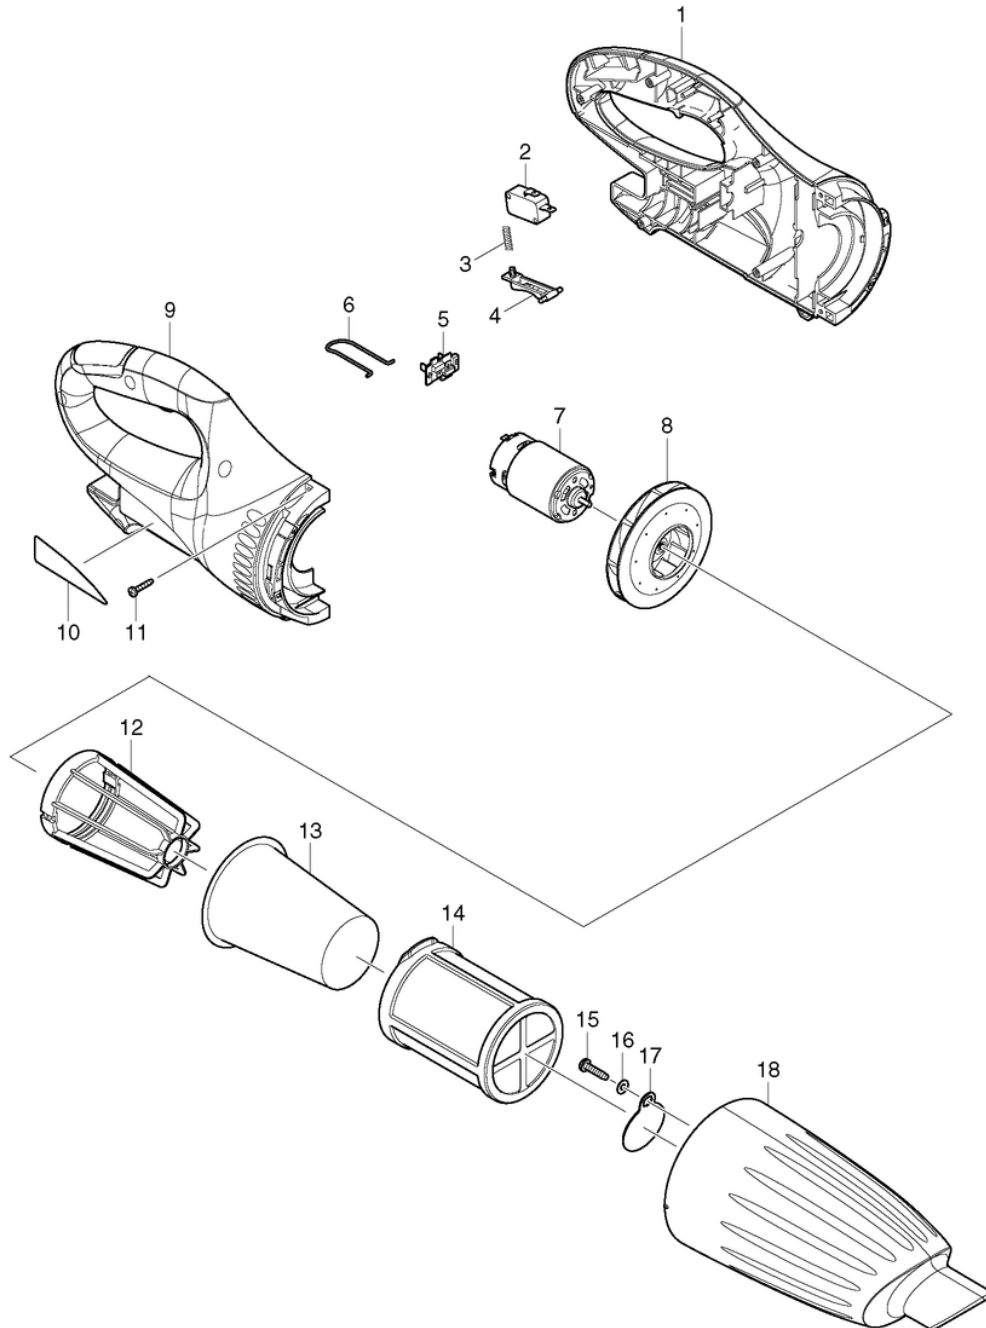

Makita Service Information / Model: CL070D