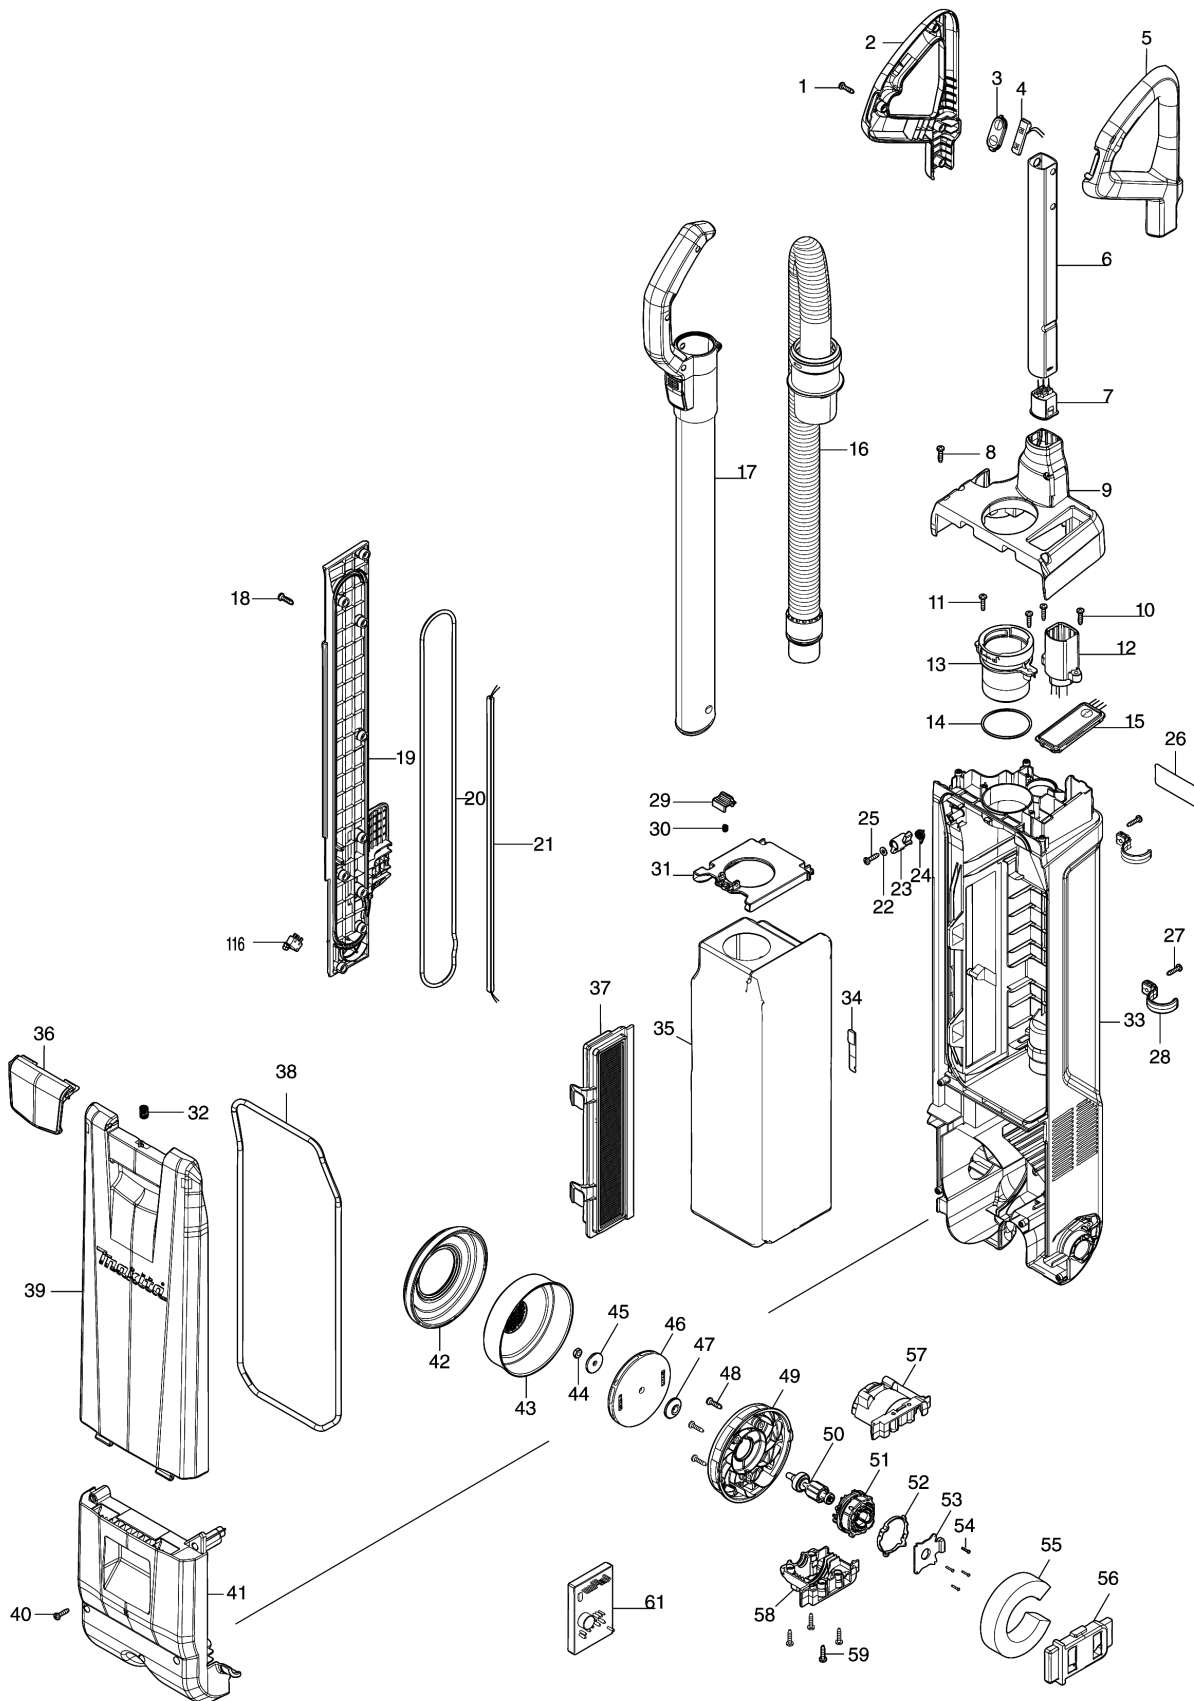

Model No.DVC560 CORDLESS UPRIGHT CLEANER