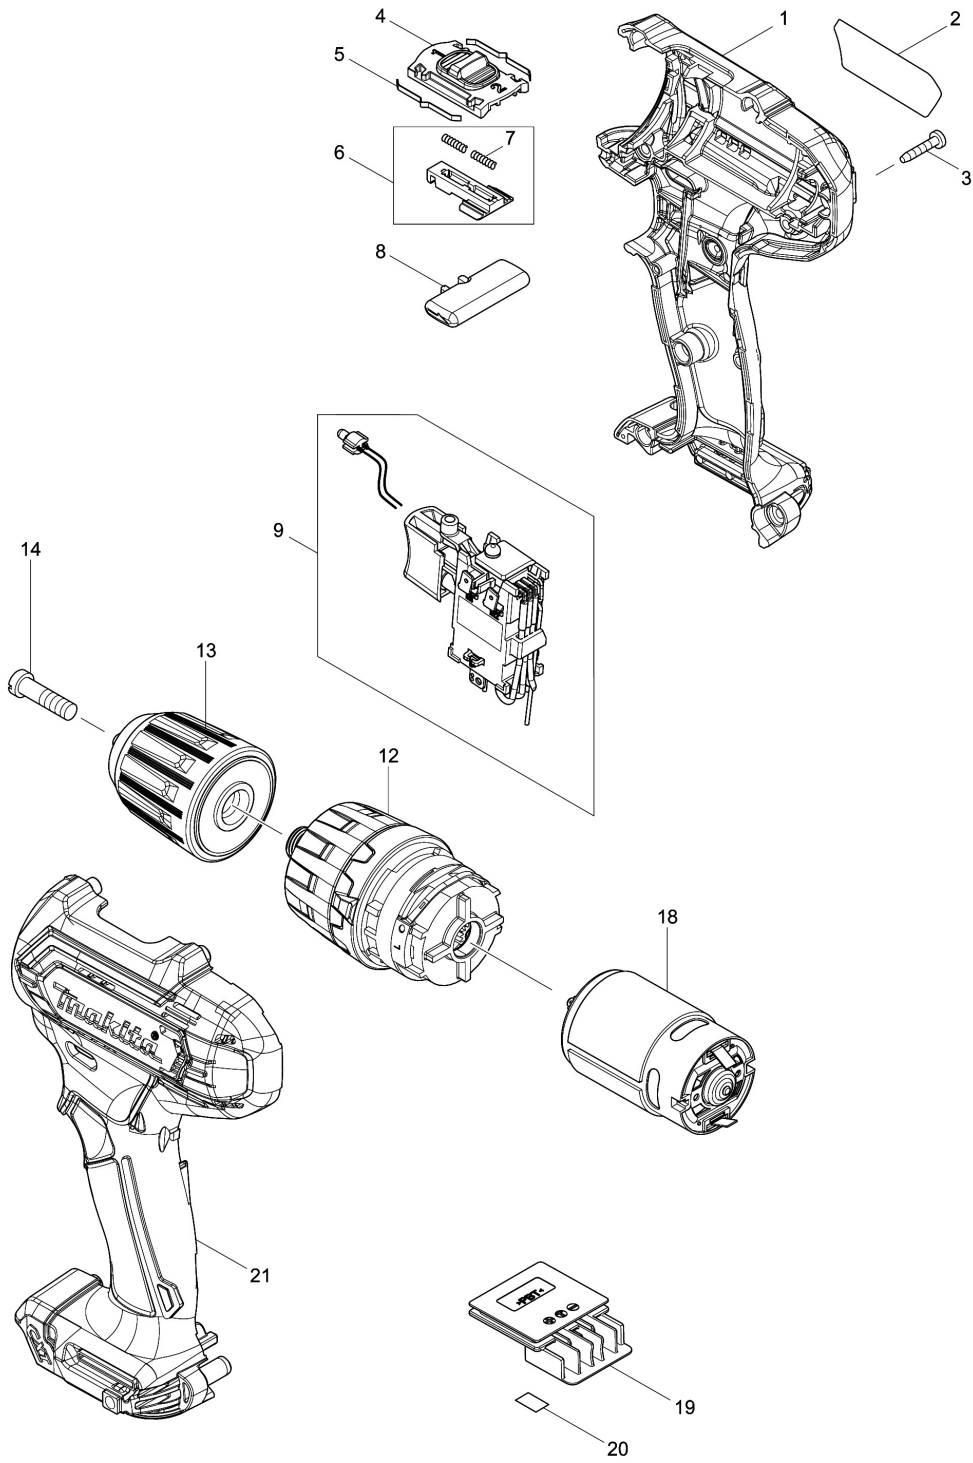

Model No.HP333D CORDLESS HAMMER DRIVER DRILL

Model No.HP333D CORDLESS HAMMER DRIVER DRILL

Položka	Objednávacie číslo	Popis	Zmena	ks	New/Old	Možnosť 1	Možnosť 2	Poznámka
001A	183K90-5	HOUSING SET		1				
001B	183K90-5	HOUSING SET		1				
001C	183L84-6	HOUSING SET		1				
C10	252126-6	HEX. LOCKING NUT M4-7		2				
D10		INC. 21						
002	855E12-6	HP333D NAME PLATE		1				
003	266429-2	SKRUTKA 3X16MM		9				
004	459026-3	SPEED CHANGE LEVER		1				
005	232493-5	LEAF SPRING		2				
006	127127-2	CHANGE LEVER ASSEMBLY		1				
D10		INC. 7						
007	233025-1	PRUŽINA PRÍTLAČNÁ 2		2				
008	456039-5	F/R CHANGE LEVER		1				
009	632J76-5	SWITCH UNIT		1				
C10	620625-0	LED CIRCUIT		1				
C20	688161-2	LINE FILTER		1				
012	127124-8	GEAR ASSEMBLY		1				
013	763238-5	KEYLESS DRILL CHUCK 10		1				
014	251468-5	SKRUTKA M6x22 6261D		1				
018	629395-8	DC MOTOR		1				
019	644813-5	TERMINAL		1				
020	855E19-2	HP333D SERIAL NO. LABEL		1				
021A	183K90-5	HOUSING SET		1				
021B	183K90-5	HOUSING SET		1				
021C	183L84-6	HOUSING SET		1				
C10	252126-6	HEX. LOCKING NUT M4-7		2				
D10		INC. 1						
A01	251314-2	SKRUTKA M4x12 LS0810/1013		1				
A02	346909-5	HOOK		1				
A03	784244-7	+ BIT 2-50		1				
A04B	821661-1	PLASTIC CARRYING CASE		1				
C10	417724-5	KLIP NA KUFOR HR2450		2				
A04C	831497-0	TOOL BAG		1				
A05B	818P52-1	HP333DSAE MODEL NO. LABEL		1				
A08B	456128-6	BATTERY COVER		1				
A08C	456128-6	BATTERY COVER		1				
A09B	***DC10SB	DC10SB BATTERY CHARGER		1				
D10		COMPO-PARTS						
A09C	***DC10SB	DC10SB BATTERY CHARGER		1				
D10		COMPO-PARTS						
A10B	197396-9	BATTERY BL1021B SET		2	*			
A10C	197396-9	BATTERY BL1021B SET		1				
A10-1B	197396-9	BATTERY BL1021B SET	O	2				
E01	632N11-7	LINE FILTER UNIT		1				

Please order the parts with part number.

Print Date 19/11/2019