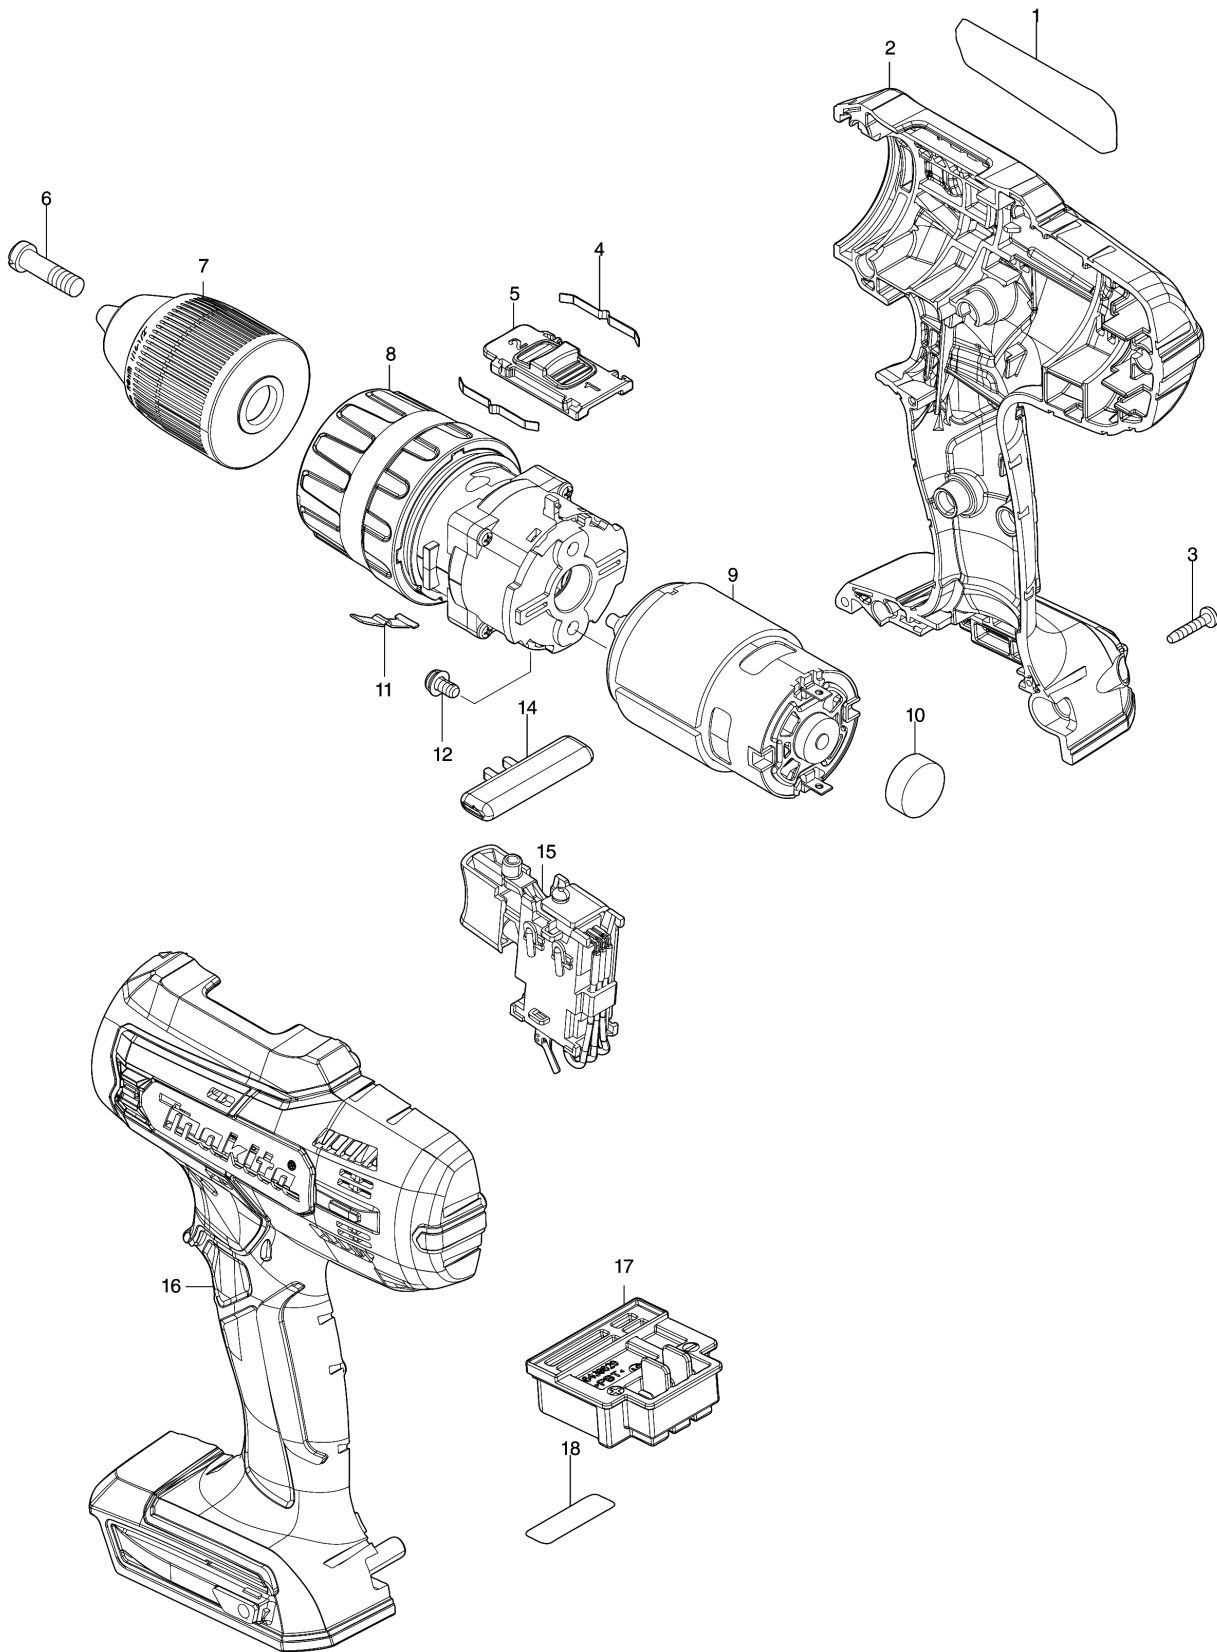

Model No.HP488D CORDLESS HAMMER DRIVER DRILL

Model No.HP488D CORDLESS HAMMER DRIVER DRILL

Položka	Objednávacie číslo	Popis	Zmena	ks	New/Old	Možnosť 1	Možnosť 2	Poznámka
001	858A41-4	HP488D NAME PLATE		1				
002	183R93-1	HOUSING SET		1				
C10	252126-6	HEX. LOCK NUT M4-7		2				
D10		INC. 16						
003	266429-2	TAPPING SCREW 3X16		9				
004	232220-0	LEAF SPRING		2				
005	127754-5	SPEED CHANGE LEVER ASSEMBLY		1				
C10	233438-6	COMPRESSION SPRING 4		2				
006	251468-5	- FLAT HEAD SCREW M6X22		1				
007A	766004-9	KEYLESS DRILL CHUCK 13		1	*			
007B	766004-9	KEYLESS DRILL CHUCK 13		1	*			
007-1A	763260-2	KEYLESS DRILL CHUCK 13	O	1				
007-1B	763260-2	KEYLESS DRILL CHUCK 13	O	1				
007-1C	763260-2	KEYLESS DRILL CHUCK 13		1				
008	127733-3	GEAR ASSEMBLY		1				
009	629937-8	DC MOTOR		1				
010	421940-3	CAP		1				
011	232182-2	LEAF SPRING		1				
012	911108-4	PAN HEAD SCREW M4X8		2				
014	452399-3	F/R CHANGE LEVER		1				
015	638862-2	SWITCH UNIT		1				
C10	688164-6	LINE FILTER		1				
C20	688165-4	LINE FILTER		1				
016	183R93-1	HOUSING SET		1				
C10	252126-6	HEX. LOCK NUT M4-7		2				
D10		INC. 2						
017	643862-9	TERMINAL		1				
018	858A45-6	HP488D SERIAL NO. LABEL		1				
A01	784637-8	+- BIT 2-45		1				
A02A	***DC18WA	DC18WA BATTERY CHARGER		1				
D10		COMPO-PARTS						
A02B	***DC18WA	DC18WA BATTERY CHARGER		1				
D10		COMPO-PARTS						
A02C	***DC18WB	DC18WB BATTERY CHARGER		1				
A03A	198186-3	BATTERY BL1815G SET		2				
A03B	191N69-0	BATTERY BL1820G SET		2				
A03C	198186-3	BATTERY BL1815G SET		2				
A04	452652-7	BATTERY COVER		1				
A05	821844-3	PLASTIC CARRYING CASE		1				
C10	455522-9	SLIDE LATCH		2				
A06A	8027B7-6	HP488DWE PLASTIC CASE LABEL		2				
A06B	8028Y3-1	HP488DWAE PLASTIC CASE LABEL		2				
A06C	8044G4-5	HP488D002 PLASTIC CASE LABEL		2				

Please order the parts with part number.

Print Date 24/11/2021