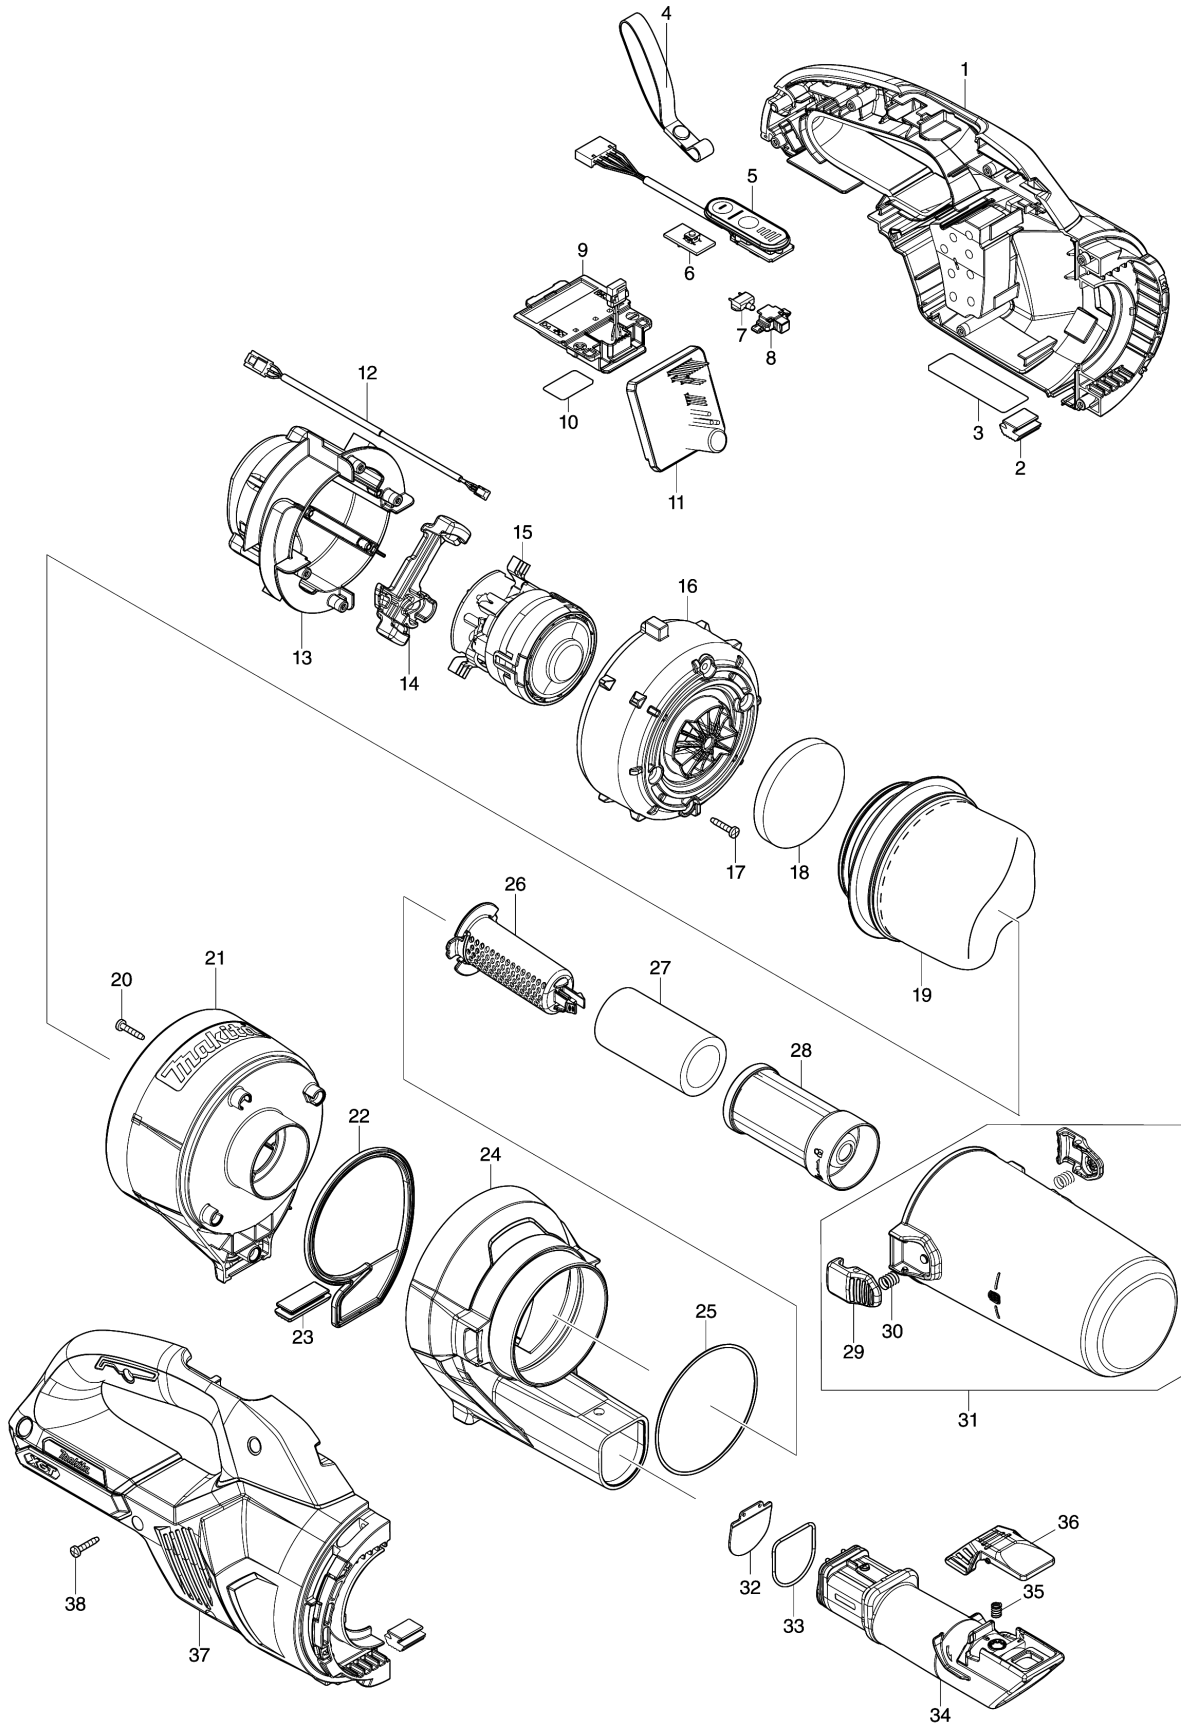

Model No.CL003G CORDLESS CLEANER

Model No.CL003G CORDLESS CLEANER

Položka	Objednávacie číslo	Popis	Zmena	ks	New/Old	Možnosť 1	Možnosť 2	Poznámka
001A	183W54-1	HOUSING SET		1				
001B	183W54-1	HOUSING SET		1				
001C	183W55-9	HOUSING SET		1				
001D	183W55-9	HOUSING SET		1				
001E	183W52-5	HOUSING SET		1				
001F	183W52-5	HOUSING SET		1				
C10	263005-3	RUBBER PIN 6		2				
C20	422714-5	SPONGE SEAT		2				
C30	8005T5-8	XGT LOGO LABEL		1				
D10		INC. 2,37						
002	422460-0	RUBBER PLATE		2				
003	858F40-6	CL003G NAME PLATE		1				
005	141B54-1	INDICATION CIRCUIT COMPLETE		1				
C10	8031J2-9	SWITCH LABEL		1				
006	620E74-1	SWITCH UNIT		1				
007	620E82-2	LED CIRCUIT		1				
008	141H09-2	LED CASE COMPLETE		1				
009	632P65-6	TERMINAL UNIT		1				
010	858F47-2	CL003G SERIAL NO. LABEL		1				
011	620E90-3	CONTROLLER		1				
012	632S32-9	LEAD UNIT		1				
013	141E55-7	MOTOR COVER R COMPLETE		1				
C10	263002-9	RUBBER PIN 4		4				
014	422723-4	MOTOR COVER SEAL		1				
015	629A46-9	MOTOR ASSEMBLY		1				
016	413645-9	MOTOR COVER F		1				
017	266429-2	TAPPING SCREW 3X16		4				
018	422909-0	SPONGE SHEET 62		1				
019	1910C7-9	HIGH PERFORMANCE FILTER SET		1				
020	266429-2	TAPPING SCREW 3X16		4				
021A	413H34-6	FILTER HOUSING		1				
021B	413H34-6	FILTER HOUSING		1				
021C	413H37-0	FILTER HOUSING		1				
021D	413H37-0	FILTER HOUSING		1				
021E	413H18-4	FILTER HOUSING		1				
021F	413H18-4	FILTER HOUSING		1				
022	422884-0	SEAL		1				
023	422885-8	RUBBER PLATE		1				
024A	413H35-4	FRONT HOUSING		1				
024B	413H35-4	FRONT HOUSING		1				
024C	413H38-8	FRONT HOUSING		1				
024D	413H38-8	FRONT HOUSING		1				
024E	413H19-2	FRONT HOUSING		1				
024F	413H19-2	FRONT HOUSING		1				