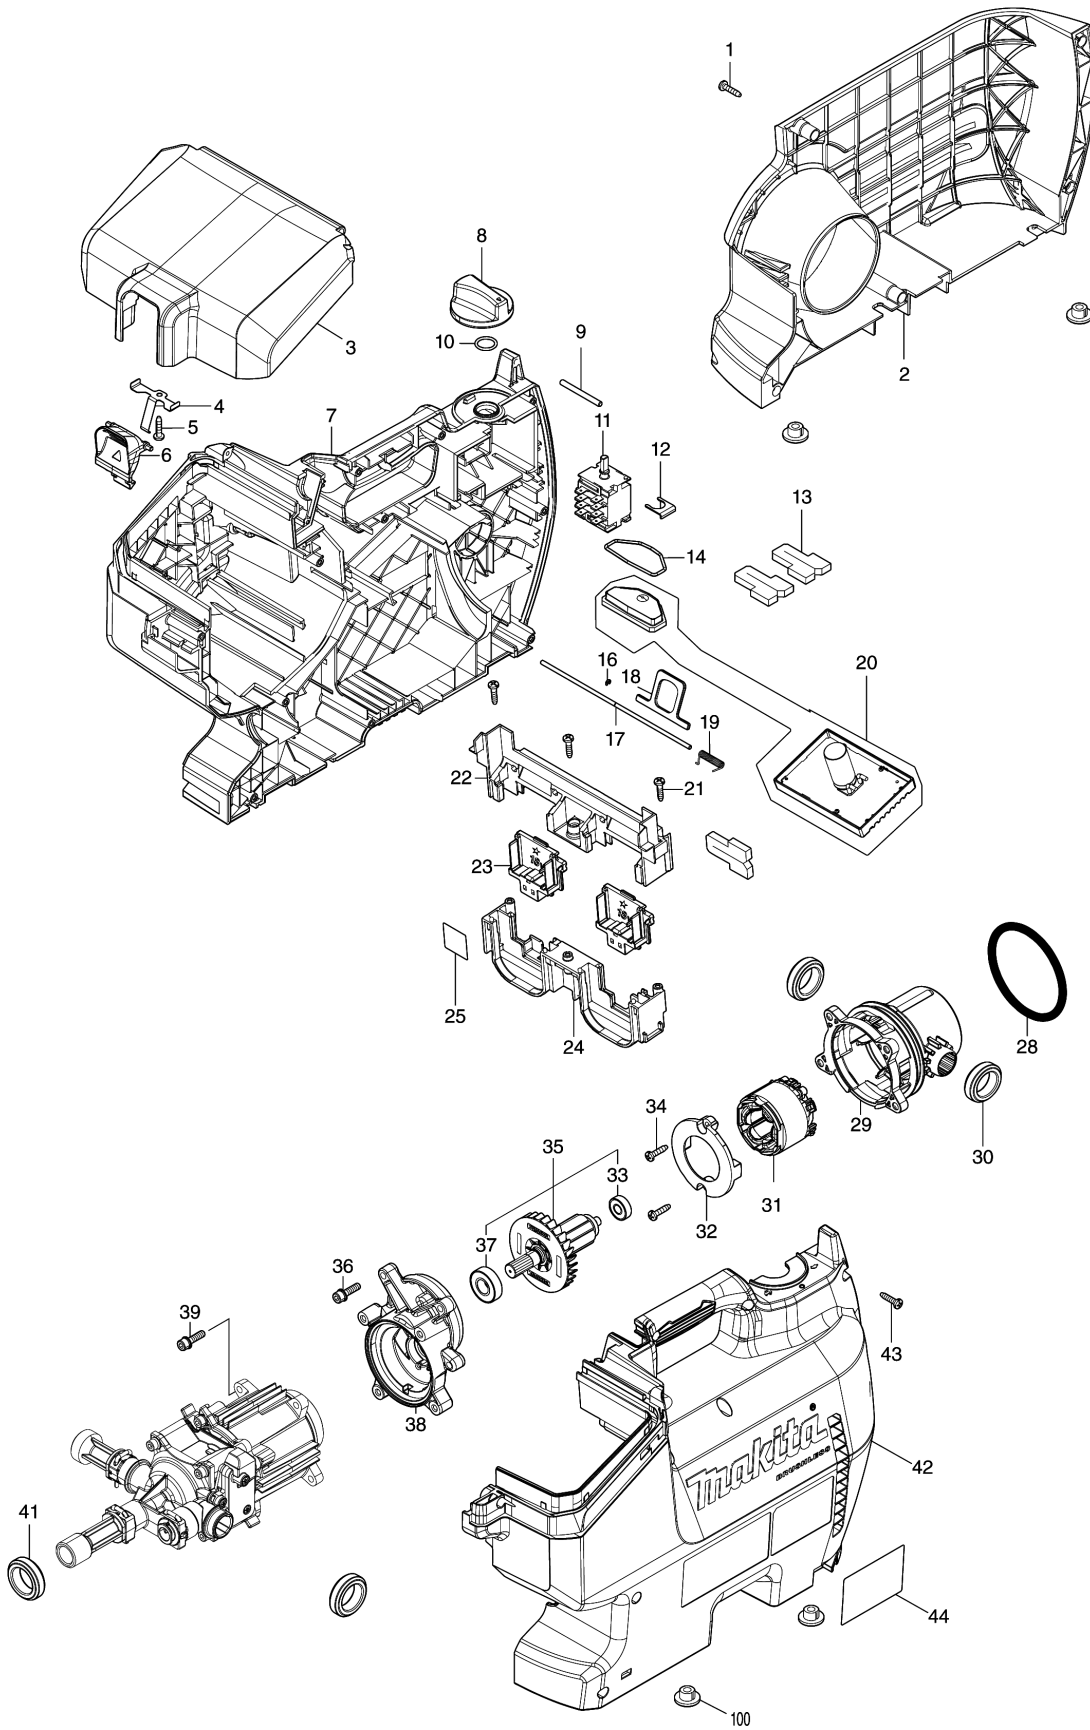

Model No.DHW080 CORDLESS HIGH PRESSURE WASHER