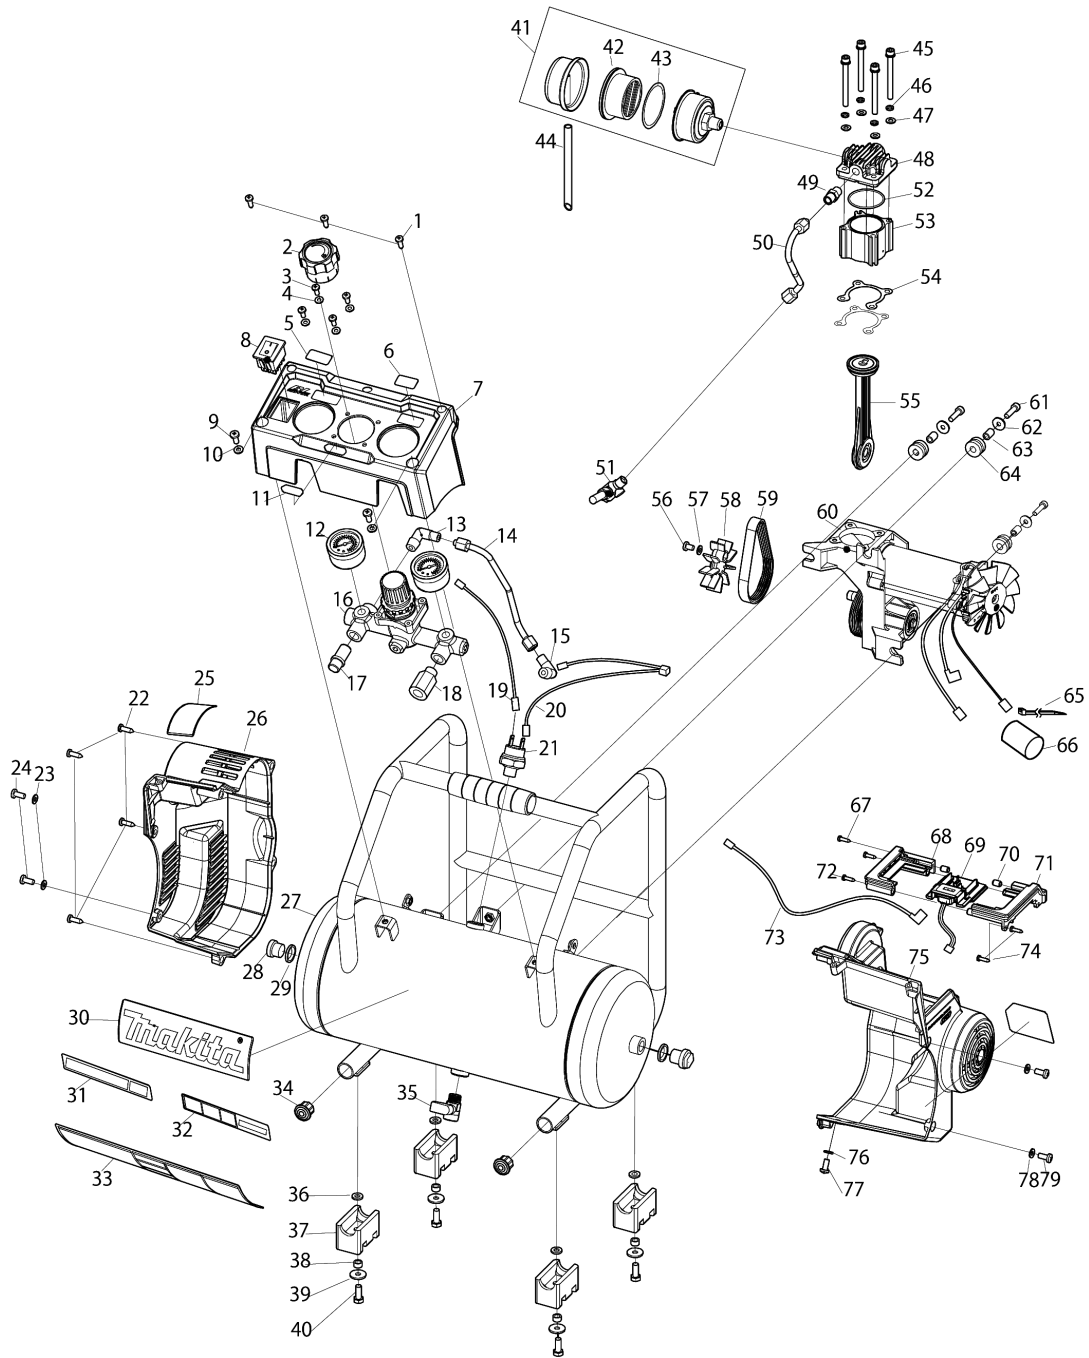

## Model No.AC001G CORDLESS AIR COMPRESSOR

| Položka | Objednávacie číslo | Popis                           | Zmena | ks | New/Old | Možnosť 1 | Možnosť 2 | Poznámka |
|---------|--------------------|---------------------------------|-------|----|---------|-----------|-----------|----------|
| 001     | HY00001197         | TAPPING SCREW ST4.2X16          |       | 3  |         |           |           |          |
| 002     | HY00000996         | REGULATOR KNOB                  |       | 1  |         |           |           |          |
| 003     | HY00001193         | BIND HEAD SCREW M4X12           |       | 4  |         |           |           |          |
| 004     | HY00001201         | FLAT WASHER 4                   |       | 4  |         |           |           |          |
| 005     | HY00001141         | TANK LABEL                      |       | 1  |         |           |           |          |
| 006     | HY00001143         | TOOL LABEL                      |       | 1  |         |           |           |          |
| 007     | HY00001144         | COVER F                         |       | 1  |         |           |           |          |
| 008     | HY00001145         | SWITCH                          |       | 1  |         |           |           |          |
| 009     | HY00001194         | BIND HEAD SCREW M5X12           |       | 2  |         |           |           |          |
| 010     | HY00001200         | FLAT WASHER 5                   |       | 2  |         |           |           |          |
| 011     | HY00001146         | XGT LOGO LABEL                  |       | 1  |         |           |           |          |
| 012     | HY00000344         | PRESSURE GAUGE L                |       | 2  |         |           |           |          |
| 013     | HY00001139         | ELBOW 6-R1/4                    |       | 1  |         |           |           |          |
| 014     | HY00001147         | PIPE 6 SET (OUT)                |       | 1  |         |           |           |          |
| 015     | HY00001139         | ELBOW 6-R1/4                    |       | 1  |         |           |           |          |
| 016     | HY00001149         | REGULATOR R1/4 COMPLETE         |       | 1  |         |           |           |          |
| 017     | HY00001150         | SAFETY VALVE COMPLETE R1/4(PT1) |       | 1  |         |           |           |          |
| 018     | HY00000338         | QUICK COUPLER L R1/4            |       | 1  |         |           |           |          |
| 019     | HY00001152         | LEAD UNIT YELLOW                |       | 1  |         |           |           |          |
| 020     | HY00001153         | LEAD UNIT BLACK & WHITE         |       | 1  |         |           |           |          |
| 021     | HY00001154         | PRESSURE SWITCH                 |       | 1  |         |           |           |          |
| 022     | HY00001197         | TAPPING SCREW ST4.2X16          |       | 4  |         |           |           |          |
| 023     | HY00001200         | FLAT WASHER 5                   |       | 2  |         |           |           |          |
| 024     | HY00001194         | BIND HEAD SCREW M5X12           |       | 2  |         |           |           |          |
| 025     | HY00001156         | CAUTION LABEL                   |       | 1  |         |           |           |          |
| 026     | HY00001157         | COVER L                         |       | 1  |         |           |           |          |
| 027     | HY00001159         | TANK ASSEMBLY                   |       | 1  |         |           |           |          |
| 028     | HY00000307         | HEX FLANGE BOLT 13/16           |       | 2  |         |           |           |          |
| 029     | HY00000308         | RUBBER SEAL 20                  |       | 2  |         |           |           |          |
| 030     | HY00001160         | MAKITA LOGO LABEL               |       | 1  |         |           |           |          |
| 033     | HY00001206         | CAUTION LABEL                   |       | 1  |         |           |           |          |
| 034     | HY00001161         | CAP 19                          |       | 2  |         |           |           |          |
| 035     | HY00000312         | DRAIN VALVE                     |       | 1  |         |           |           |          |
| 036     | HY00001093         | FLAT WASHER 6                   |       | 4  |         |           |           |          |
| 037     | HY00001162         | RUBBER FOOT                     |       | 4  |         |           |           |          |
| 038     | HY00001003         | SLEEVE 6                        |       | 4  |         |           |           |          |
| 039     | HY00001004         | FLAT WASHER 6L                  |       | 4  |         |           |           |          |
| 040     | HY00001005         | HEX.BOLT M6X16                  |       | 4  |         |           |           |          |
| 041     | HY00001163         | AIR FILTER ASSEMBLY             |       | 1  |         |           |           |          |
| D10     |                    | INC. 42,43                      |       |    |         |           |           |          |
| 042     | HY00000970         | AIR FILTER ELEMENT              |       | 1  |         |           |           |          |
| 043     | HY00001164         | O-RING 50                       |       | 1  |         |           |           |          |
| 044     | HY00001165         | MUFFLER TUBE 8                  |       | 1  |         |           |           |          |
| 045     | HY00001192         | HEX SOCKET HEAD BOLT M5X60      |       | 4  |         |           |           |          |