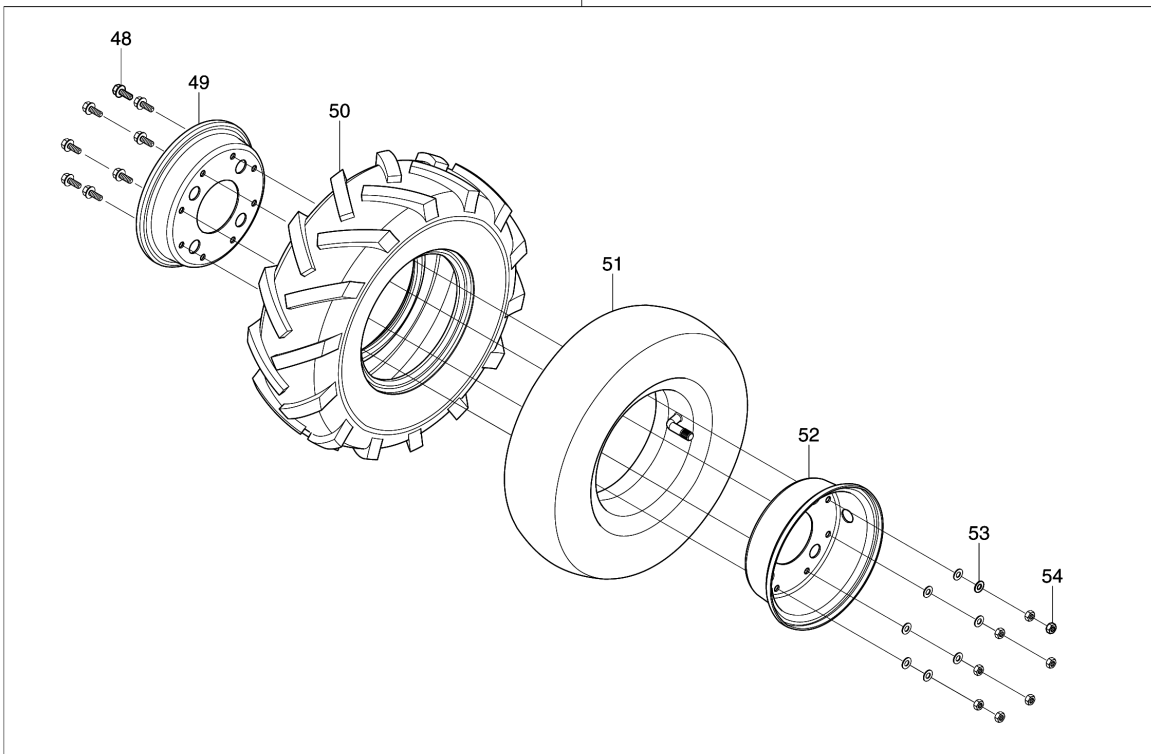

Model No.DCU605 BATTERY POWERED WHEELBARROW

42

44