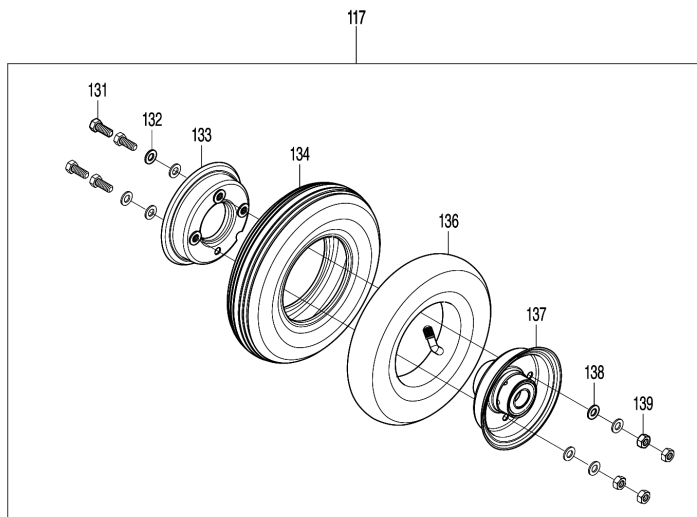

Model No.DCU605 BATTERY POWERED WHEELBARROW