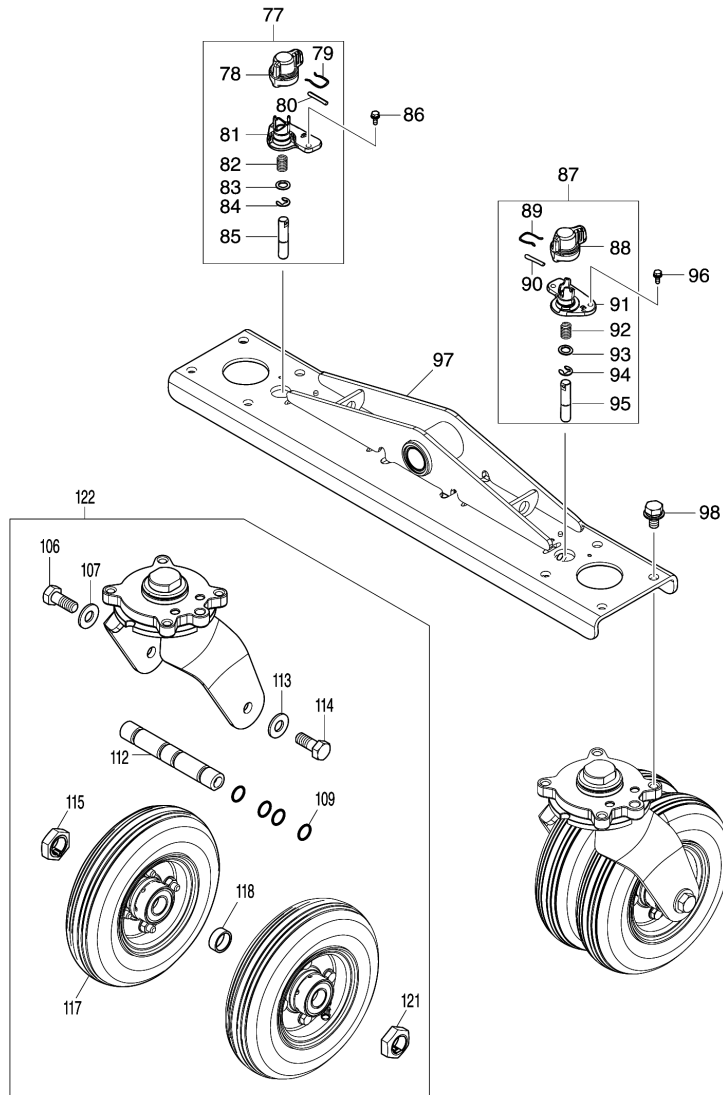

Model No.DCU605 BATTERY POWERED WHEELBARROW