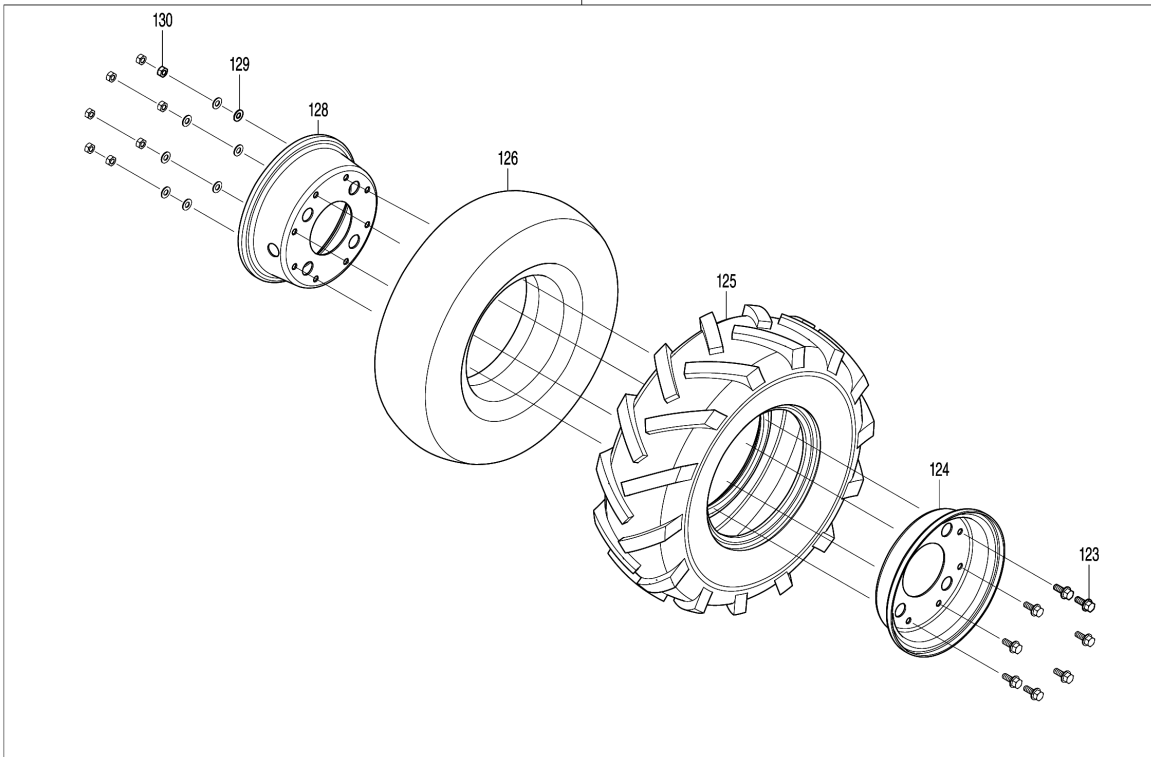

Model No.DCU605 BATTERY POWERED WHEELBARROW

42