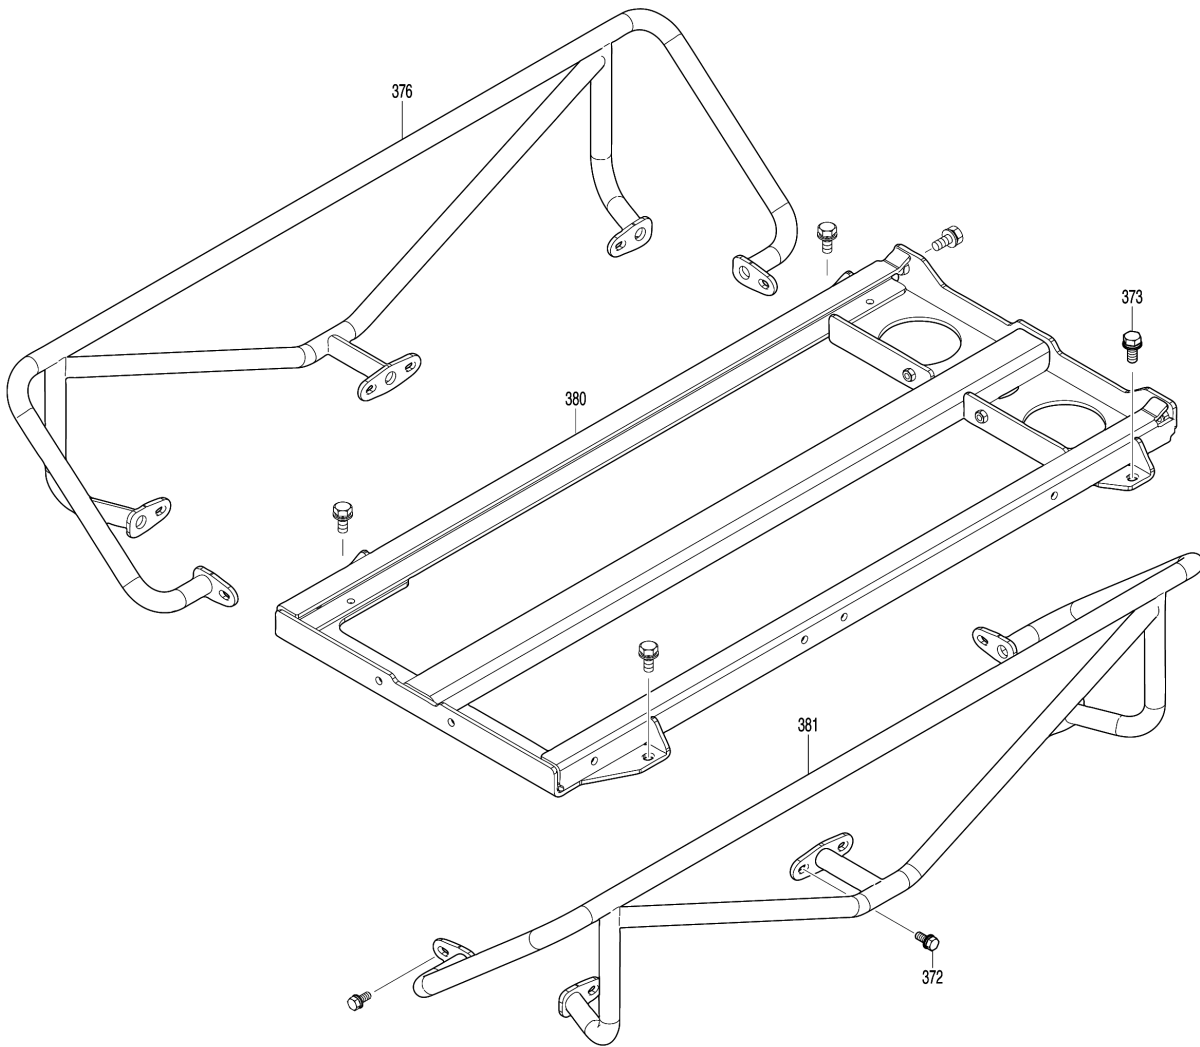

Model No.DCU605 BATTERY POWERED WHEELBARROW