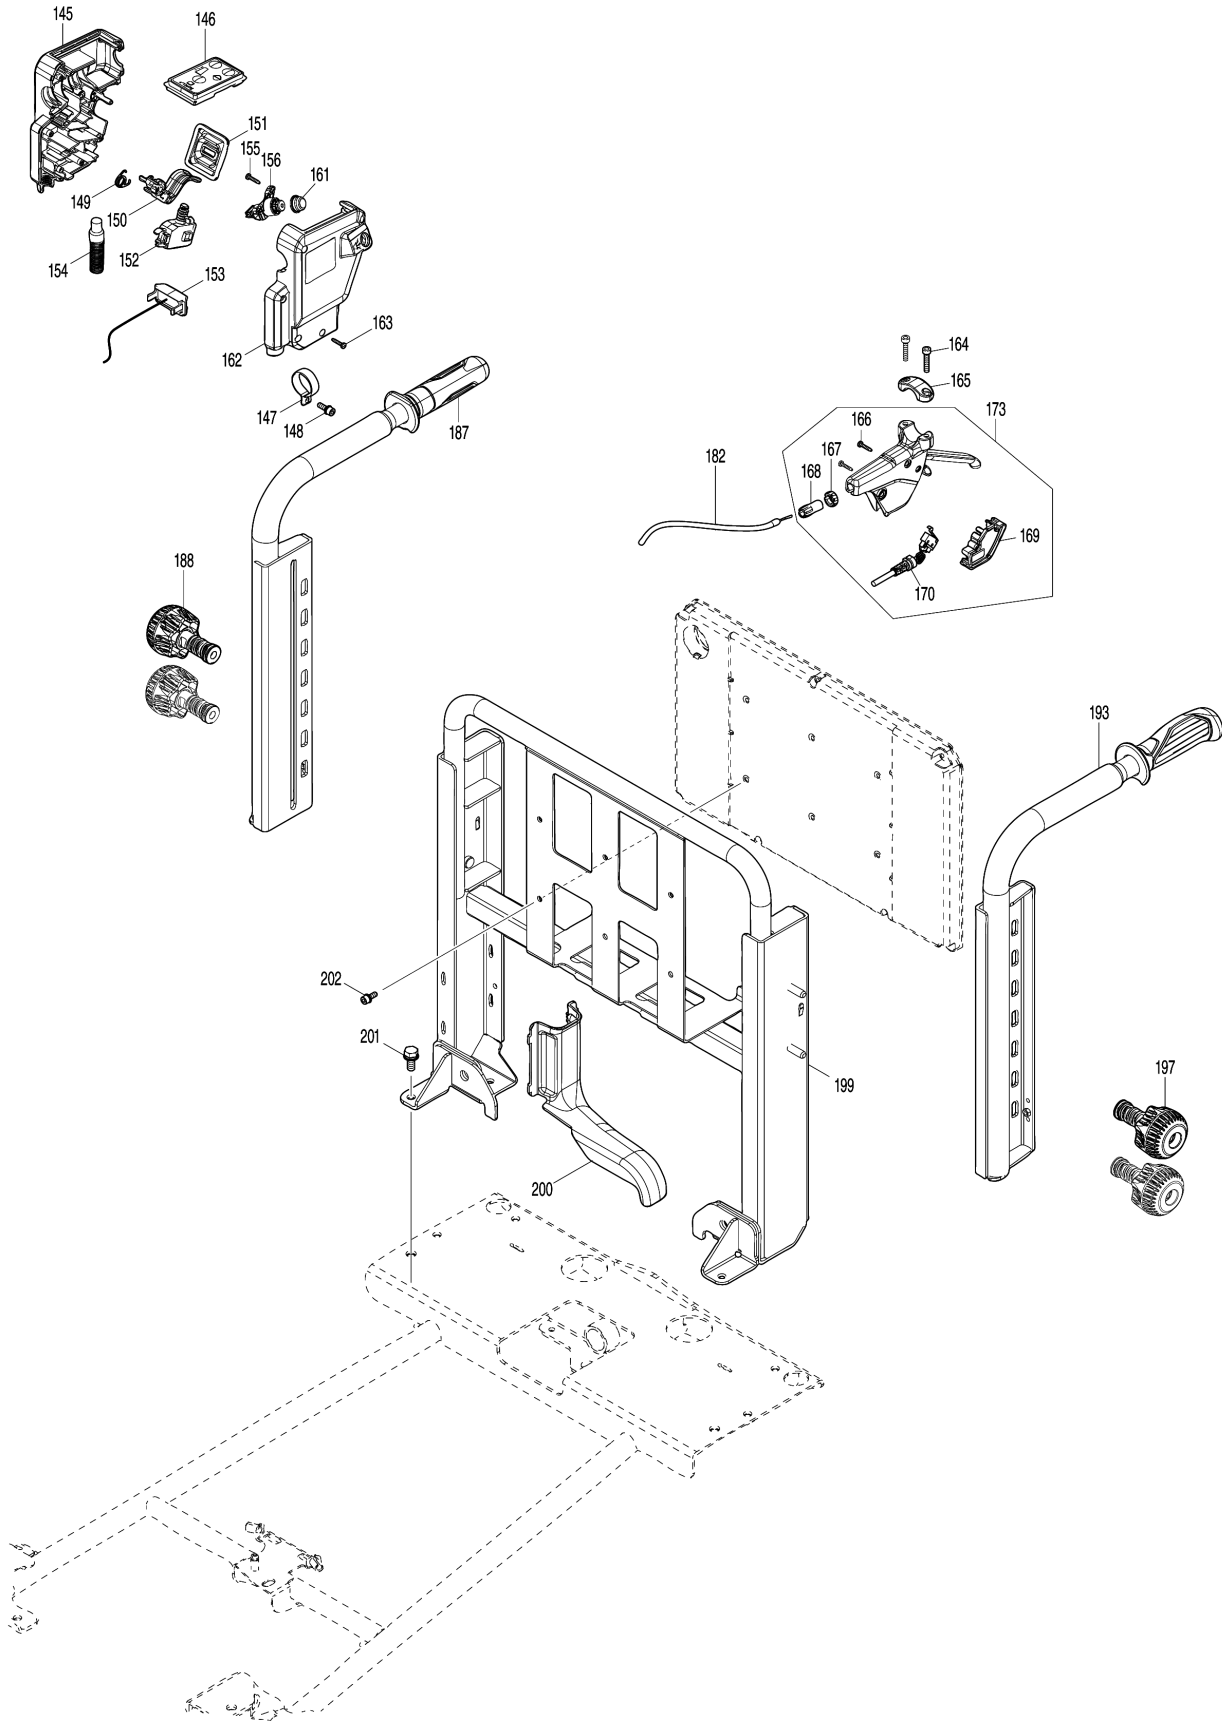

Model No.DCU605 BATTERY POWERED WHEELBARROW