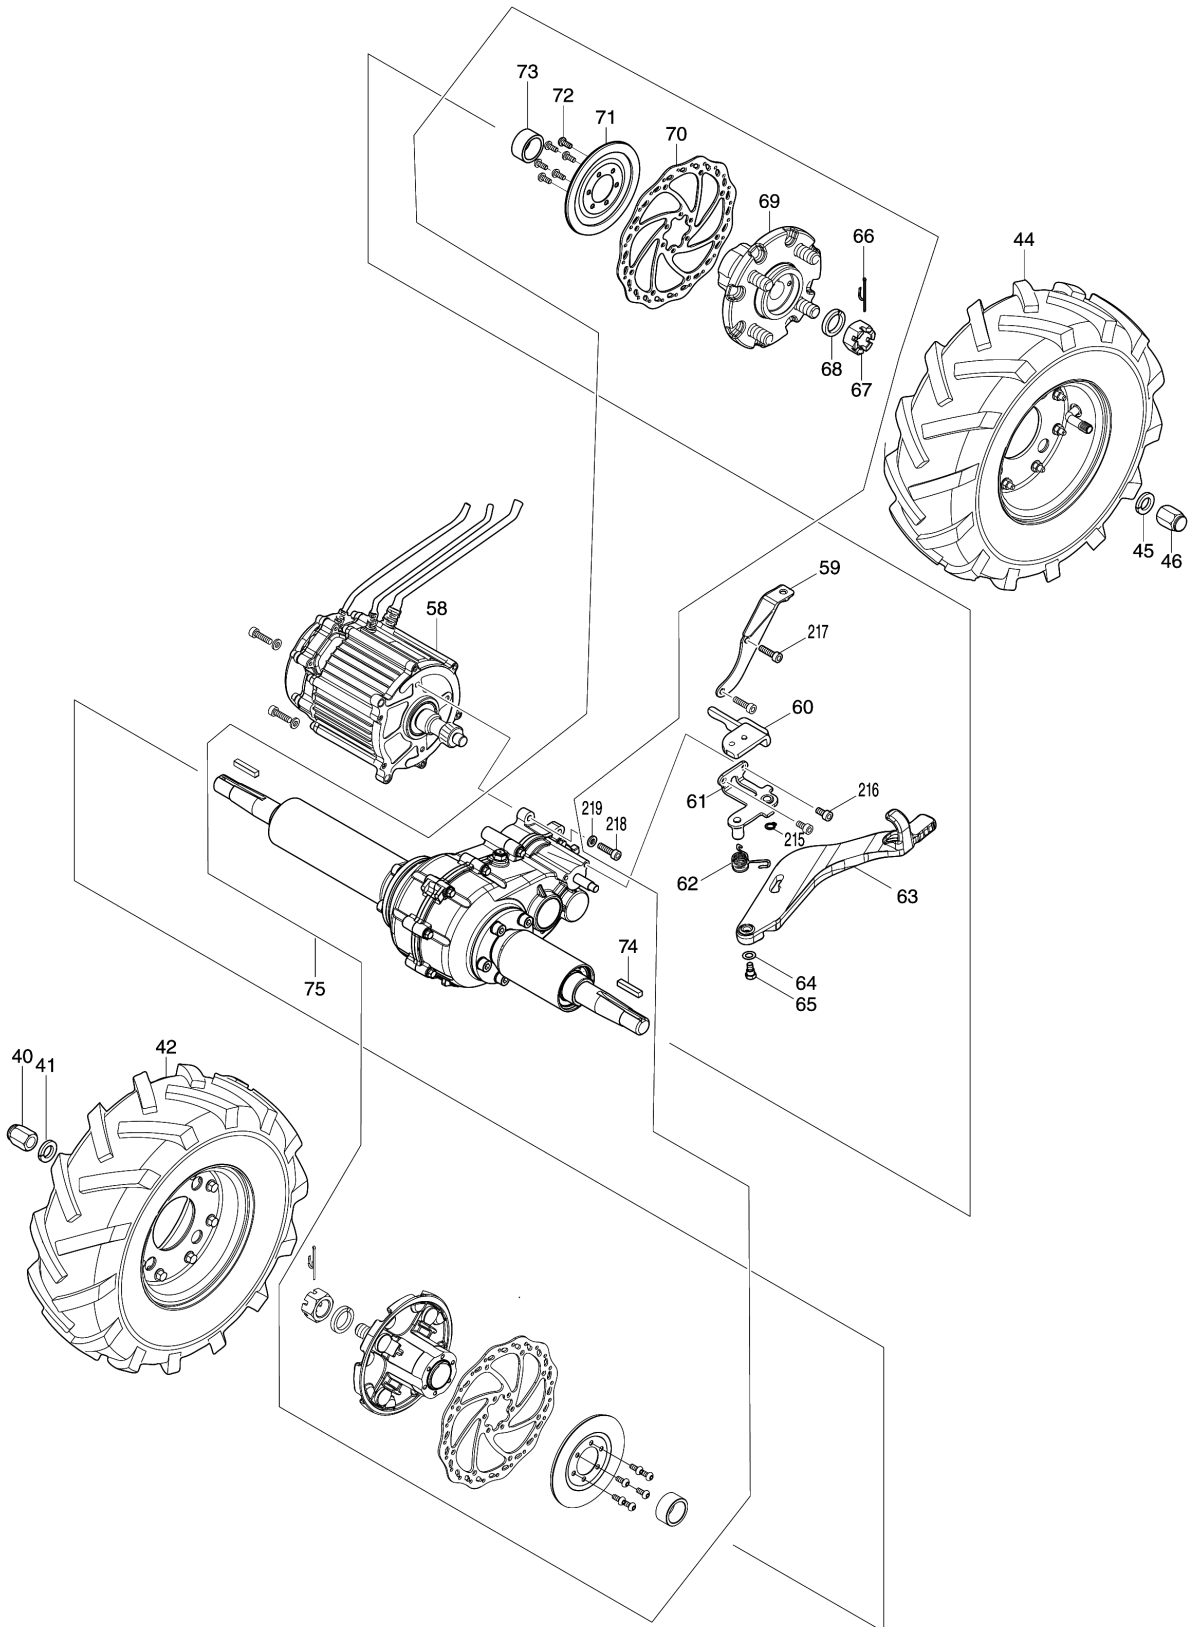

Model No.DCU605 BATTERY POWERED WHEELBARROW