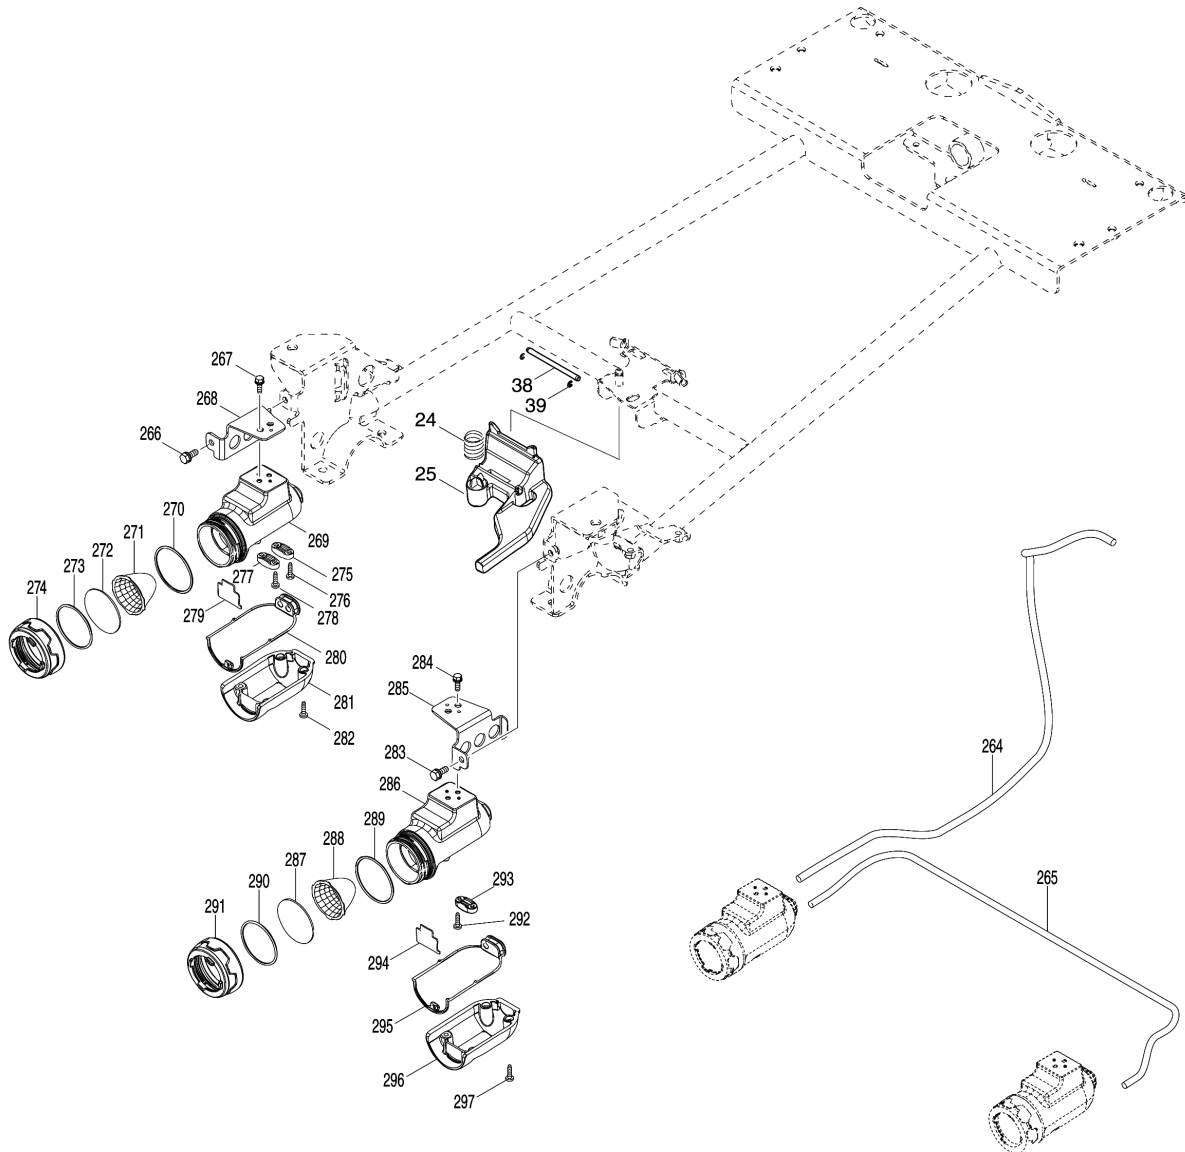

Model No.DCU605 BATTERY POWERED WHEELBARROW