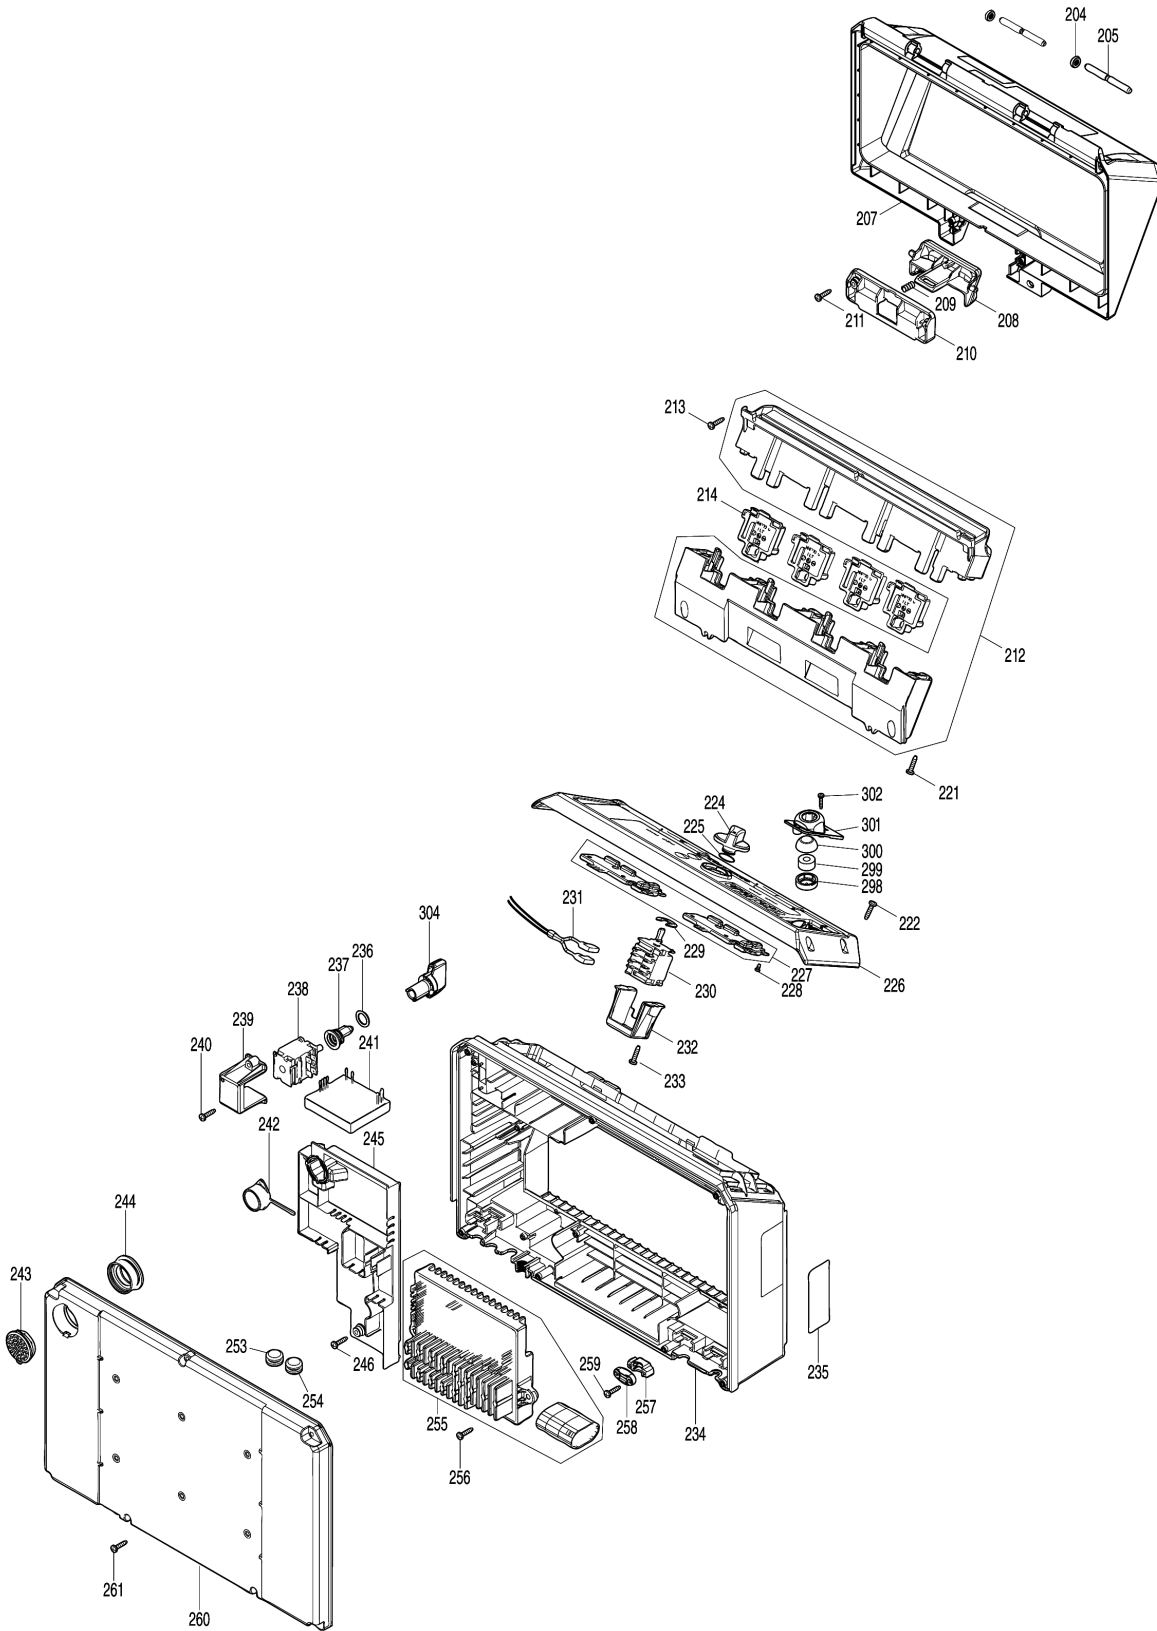

Model No.DCU605 BATTERY POWERED WHEELBARROW