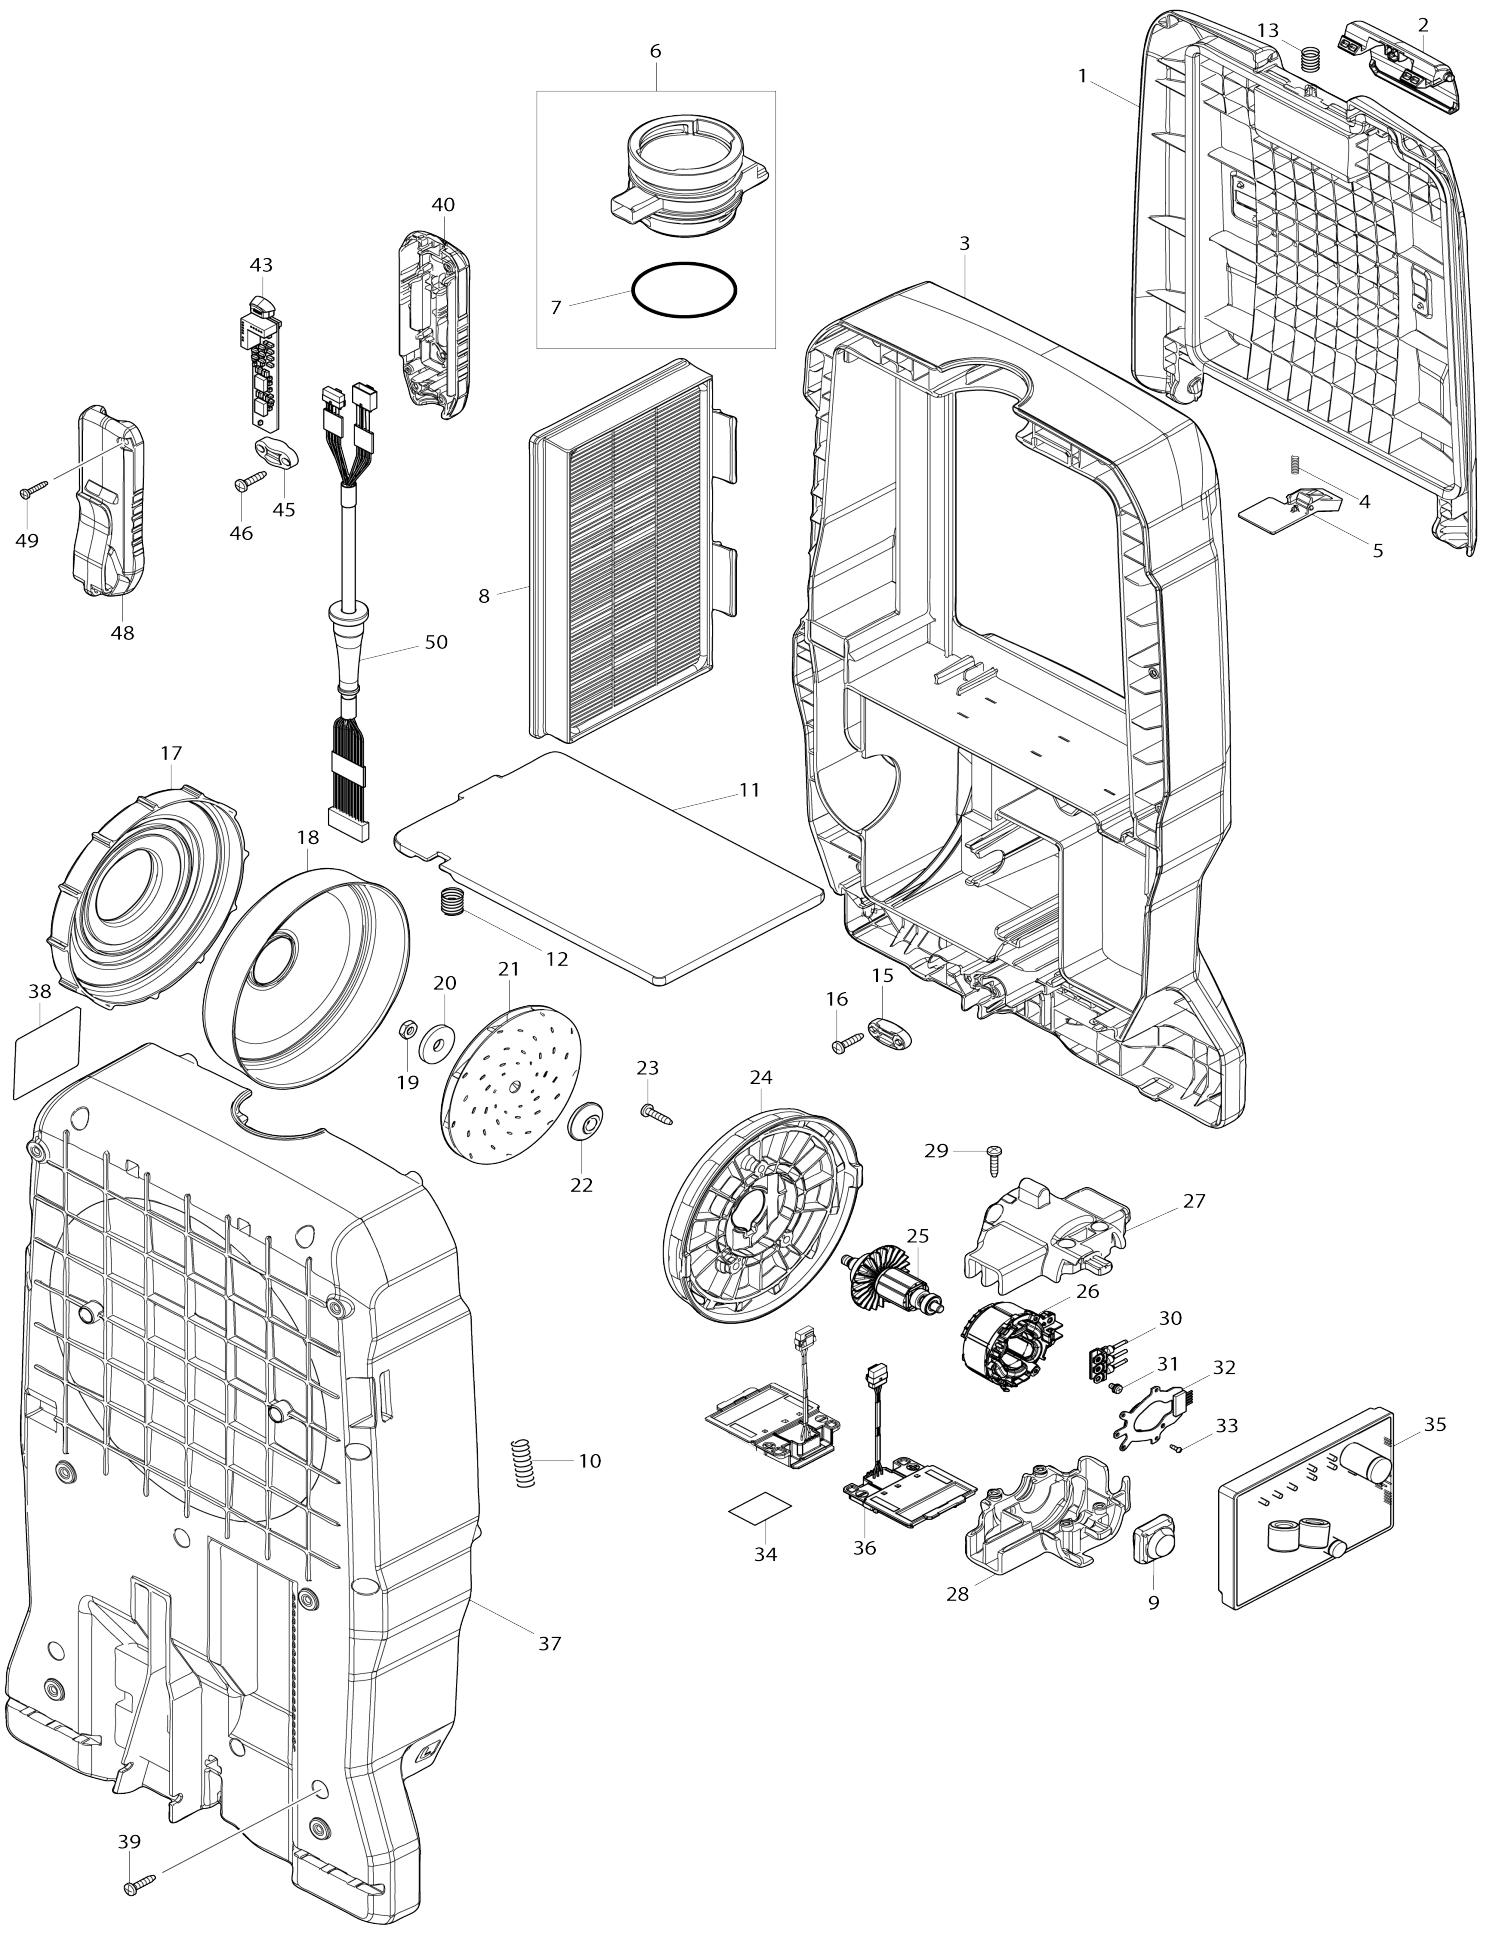

Model No.VC011G DC BACKPACK VACUUM CLEANER

Model No.VC011G DC BACKPACK VACUUM CLEANER

Model No.VC011G DC BACKPACK VACUUM CLEANER

Item No.	Parts No.	Description	Interchangability	Q'ty	New/Old	Note1	Note2
001	141S81-0	DUST BOX COVER COMPLETE		1			
C10	422A82-2	SEAL A		1			
002	413E52-6	HOOK		1			
003	137050-3	UPPER HOUSING ASSEMBLY		1			
C10	263005-3	RUBBER PIN 6		2			
C20	422A76-7	REAR BLOCK FILTER		1			
004	232389-0	COMPRESSION SPRING 5		1			
005	459912-8	STOPPER PLATE		1			
006	135771-1	INLET ASS'Y		1			
D10		INC. 7					
007	213655-4	O RING 56		1			
008	191D12-9	MAIN FILTER H SET		1			
009	422A84-8	SUPPORT A		1			
010	231297-2	COMPRESSION SPRING 9		1			
011	459913-6	PLATE		1			
012	234141-2	COMPRESSION SPRING 12		2			
013	234391-9	COMPRESSION SPRING 8		1			
015	687124-5	STRAIN RELIEF		1			
016	266326-2	TAPPING SCREW 4X18		2			
017	422A83-0	SUPPORT RING		1			
018	347B87-6	FAN COVER		1			
019	252268-6	HEX. NUT M6		1			
020	253752-4	FLAT WASHER 8		1			
021	240178-9	FAN 104		1			
022	313062-2	FLANGE		1			
023	266326-2	TAPPING SCREW 4X18		3			
024	413U78-4	FAN BASE		1			
025	619835-4	ROTOR		1			
026	629C56-8	STATOR		1			
027	1830C1-5	MOTOR HOUSING SET		1			
D10		INC. 28					
028	1830C1-5	MOTOR HOUSING SET		1			
D10		INC. 27					
029	266326-2	TAPPING SCREW 4X18		4			
030	638A29-8	LEAD UNIT		1			
031	652069-6	FLAT HEAD SCREW M3X6		3			
032	620F39-9	CONTROLLER B		1			
033	266490-9	TAPPING SCREW PT 2X6		3			
034	8142Y9-1	VC011G SERIAL NO. LABEL		1			
035	620M51-1	CONTROLLER		1			
036	632P49-4	TERMINAL UNIT		2			
037	137051-1	LOWER HOUSING ASSEMBLY		1			
C10	263005-3	RUBBER PIN 6		2			
C20	422A76-7	REAR BLOCK FILTER		1			
038	8142Y7-5	VC011G NAME PLATE		1			
039	266326-2	TAPPING SCREW 4X18		11			
040	1830D0-4	SWITCH CASE SET		1			