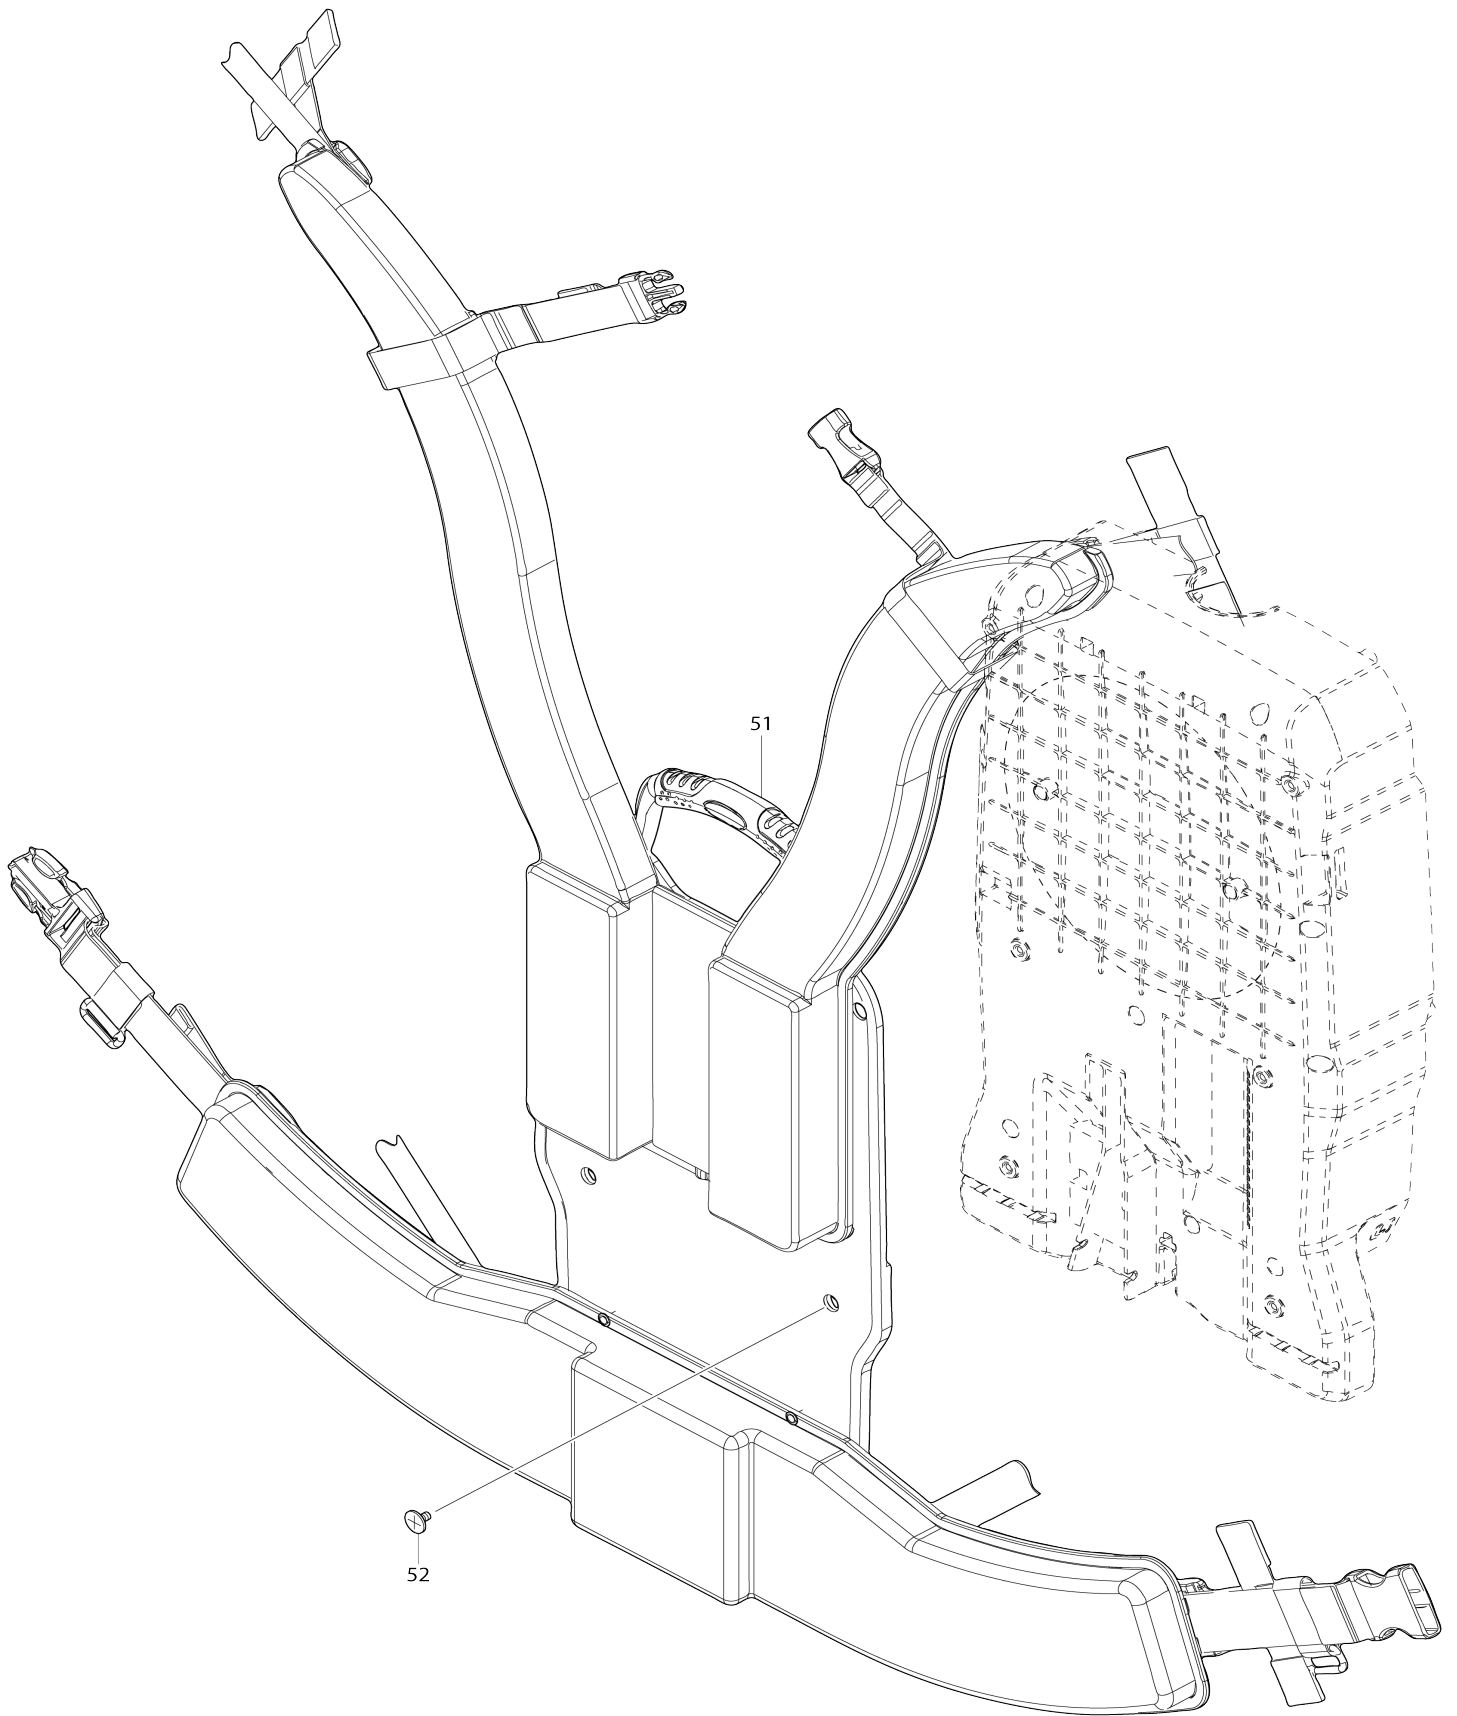

Model No.VC011G DC BACKPACK VACUUM CLEANER

Model No.VC011G DC BACKPACK VACUUM CLEANER

Model No.VC011G DC BACKPACK VACUUM CLEANER

Item No.	Parts No.	Description	Interchangability	Q'ty	New/Old	Note1	Note2
001	141S81-0	DUST BOX COVER COMPLETE		1			
C10	422A82-2	SEAL A		1			
002	413E52-6	HOOK		1			
003	137050-3	UPPER HOUSING ASSEMBLY		1			
C10	263005-3	RUBBER PIN 6		2			
C20	422A76-7	REAR BLOCK FILTER		1			
004	232389-0	COMPRESSION SPRING 5		1			
005	459912-8	STOPPER PLATE		1			
006	135771-1	INLET ASS'Y		1			
D10		INC. 7					
007	213655-4	O RING 56		1			
008	191D12-9	MAIN FILTER H SET		1			
009	422A84-8	SUPPORT A		1			
010	231297-2	COMPRESSION SPRING 9		1			
011	459913-6	PLATE		1			
012	234141-2	COMPRESSION SPRING 12		2			
013	234391-9	COMPRESSION SPRING 8		1			
015	687124-5	STRAIN RELIEF		1			
016	266326-2	TAPPING SCREW 4X18		2			
017	422A83-0	SUPPORT RING		1			
018	347B87-6	FAN COVER		1			
019	252268-6	HEX. NUT M6		1			
020	253752-4	FLAT WASHER 8		1			
021	240178-9	FAN 104		1			
022	313062-2	FLANGE		1			
023	266326-2	TAPPING SCREW 4X18		3			
024	413U78-4	FAN BASE		1			
025	619835-4	ROTOR		1			
026	629C56-8	STATOR		1			
027	1830C1-5	MOTOR HOUSING SET		1			
D10		INC. 28					
028	1830C1-5	MOTOR HOUSING SET		1			
D10		INC. 27					
029	266326-2	TAPPING SCREW 4X18		4			
030	638A29-8	LEAD UNIT		1			
031	652069-6	FLAT HEAD SCREW M3X6		3			
032	620F39-9	CONTROLLER B		1			
033	266490-9	TAPPING SCREW PT 2X6		3			
034	8142Y9-1	VC011G SERIAL NO. LABEL		1			
035	620M51-1	CONTROLLER		1			
036	632P49-4	TERMINAL UNIT		2			
037	137051-1	LOWER HOUSING ASSEMBLY		1			
C10	263005-3	RUBBER PIN 6		2			
C20	422A76-7	REAR BLOCK FILTER		1			
038	8142Y7-5	VC011G NAME PLATE		1			
039	266326-2	TAPPING SCREW 4X18		11			
040	1830D0-4	SWITCH CASE SET		1			