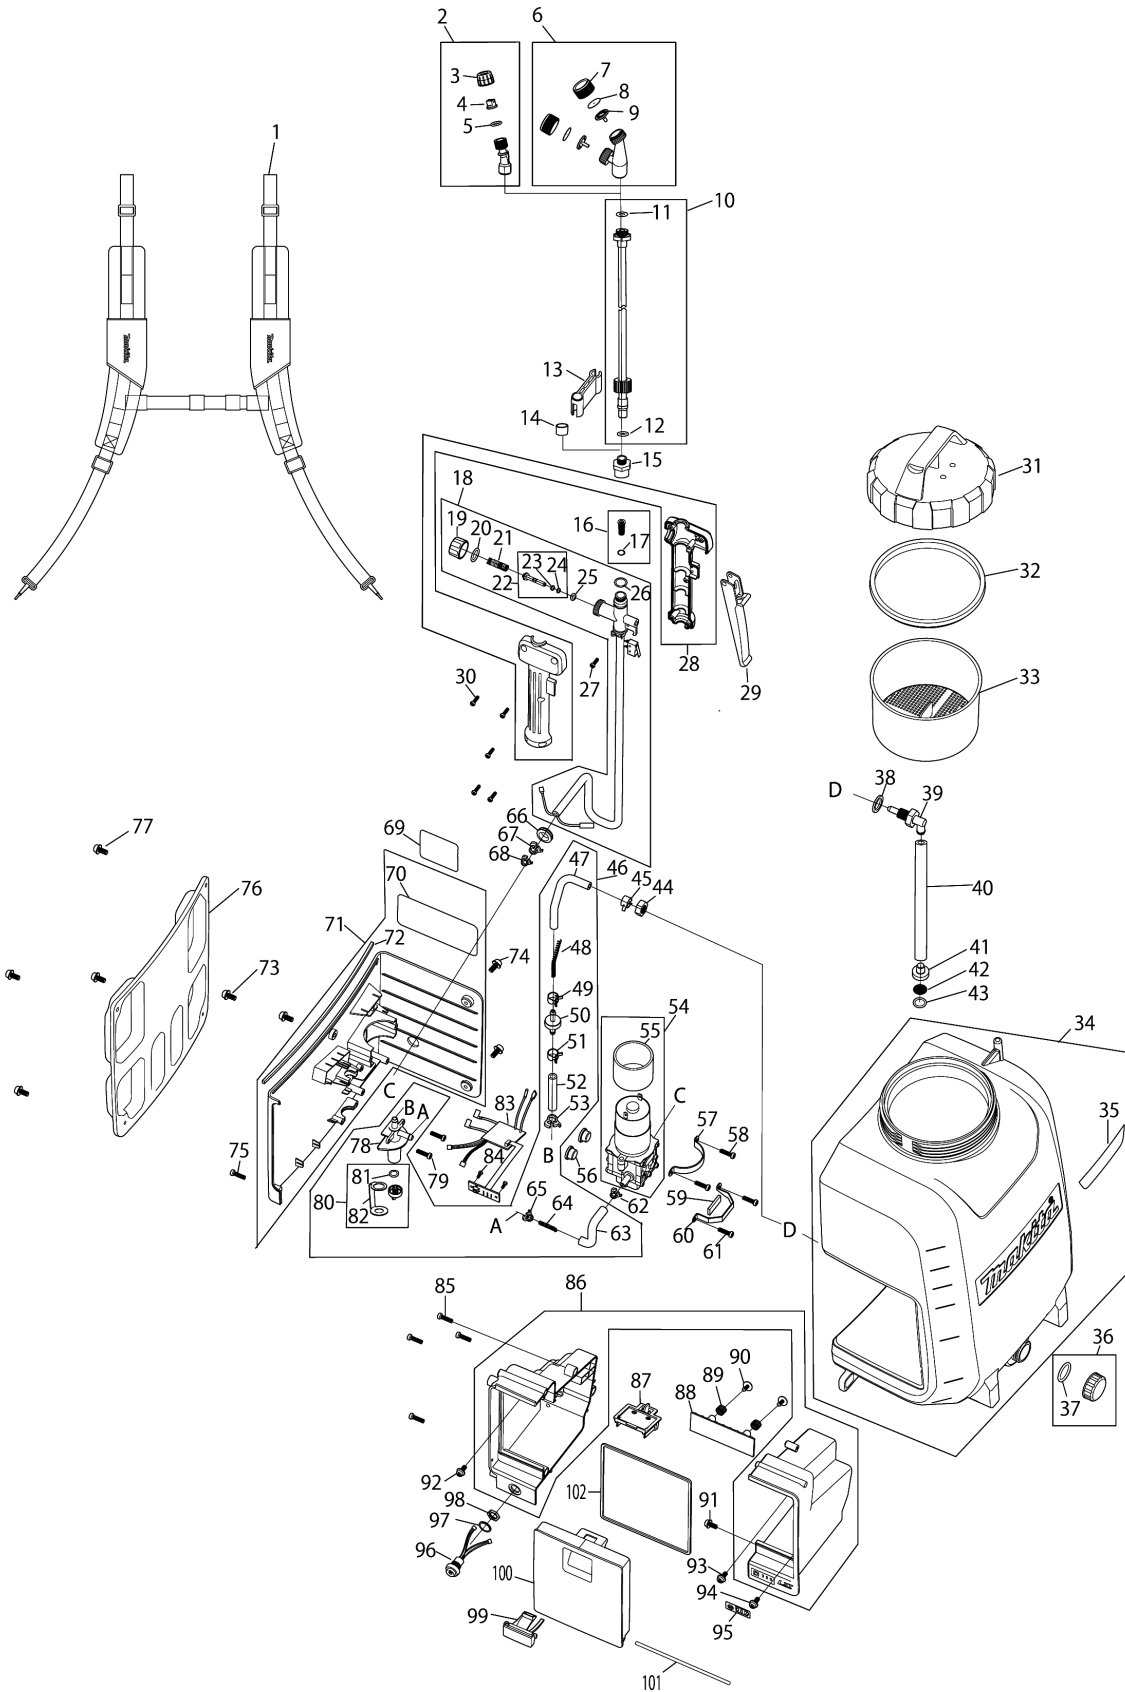

Model No.DUS158 CORDLESS GARDEN SPRAYER

Model No.DUS158 CORDLESS GARDEN SPRAYER

Položka	Objednávacie číslo	Popis	Zmena	ks	New/Old	Možnosť 1	Možnosť 2	Poznámka
001	PR00000319	HARNESS LR SET		1				
002	PR00000251	SINGLE NOZZLE ASSY		1				
D10		INC. 3-5						
003	PR00000252	CAP NUT		1				
004	PR00000253	SPRAYER NOZZLE		1				
005	PR00000254	O-RING 12X2		1				
006	PR00000255	TWIN HEAD MIST NOZZLE ASSY		1				
D10		INC. 7-9						
007	PR00000256	CAP NUT		2				
008	PR00000257	CUPPER DISK		2				
009	PR00000258	SPRAY CORE		2				
010	PR00000260	SPRAY WAND ASSY		1				
D10		INC. 11,12						
011	PR00000259	GASKET 11.5		1				
012	PR00000186	O RING 6X2		1				
013	PR00000314	HOOK FOR SPRAY WAND		1				
014	PR00000263	RUBBER CAP		1				
015	PR00000264	SPRAY WAND THREAD ADAPTOR		1				
016	PR00000147	FILTER ASSEMBLY		1				
D10		INC. 17						
017	PR00000146	O SEAL RING 4.5X1.5		1				
018	PR00000266	HOSE WITH SWITCH ASSY		1				
D10		INC. 19-22,25,26						
019	PR00000152	LOCK COVER		1				
020	PR00000254	O-RING 12X2		1				
021	PR00000150	SPRING		1				
022	PR00000151	VALVE ROD		1				
D10		INC. 23,24						
023	PR00000205	O RING 3X1.5		1				
024	PR00000205	O RING 3X1.5		1				
025	PR00000186	O RING 6X2		1				
026	PR00000149	O RING 8X1.8		1				
027	PR00000182	TAPPING SCREW ST2.9X12		1				
028	PR00000153	HANDLE SET		1				
029	PR00000148	HANDLE TRIGGER ASSEMBLY		1				
030	PR00000182	TAPPING SCREW ST2.9X12		5				
031	PR00000316	TANK LID		1				
032	PR00000315	TANK LID SEALING LID		1				
033	PR00000313	TANK FILTER		1				
034	PR00000477	15L TANK		1				
D10		INC. 35						
035	PR00000373	15L MODEL LABEL		1				
036	PR00000312	DRAIN PLUG ASSY		1				
D10		INC. 37						

Please order the parts with part number.

Print Date 15/11/2022