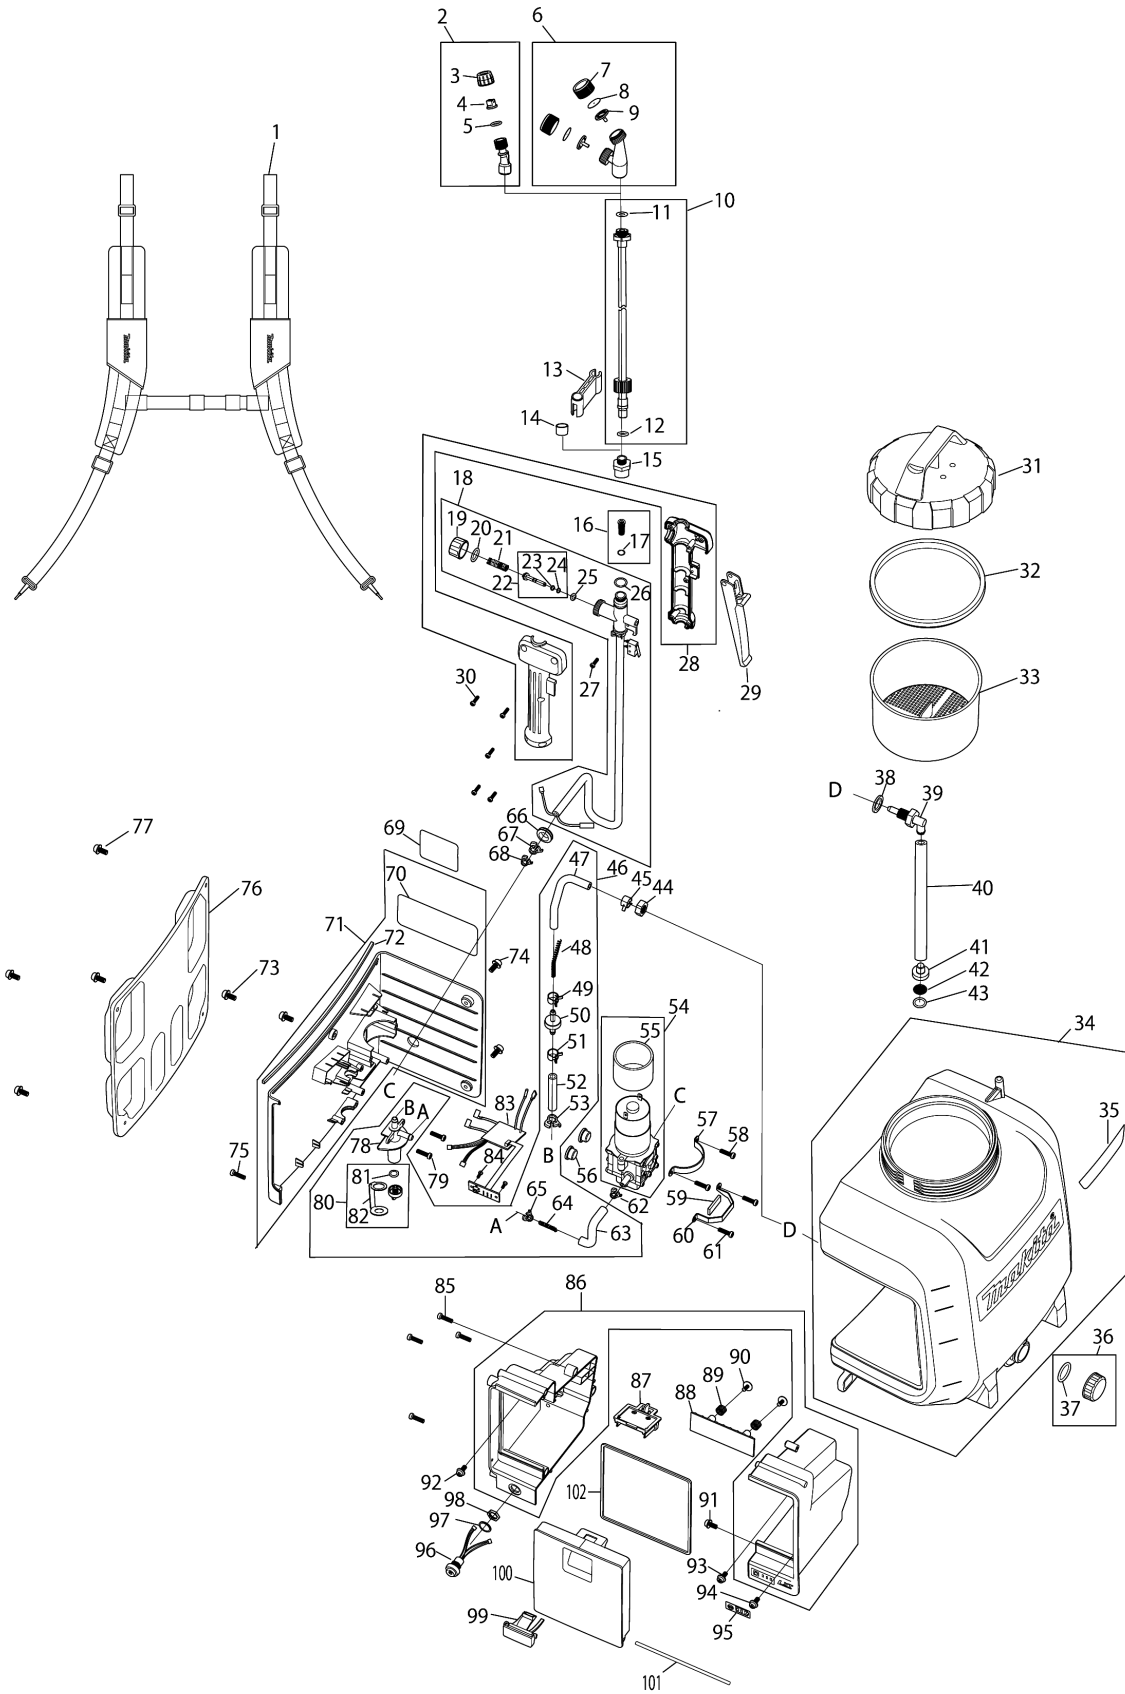

Model No.DUS108 CORDLESS GARDEN SPRAYER

Model No.DUS108 CORDLESS GARDEN SPRAYER

Položka	Objednávacie číslo	Popis	Zmena	ks	New/Old	Možnosť 1	Možnosť 2	Poznámka
001	PR00000319	HARNESS LR SET		1				
002	PR00000251	SINGLE NOZZLE ASSY		1				
D10		INC. 3-5						
003	PR00000252	CAP NUT		1				
004	PR00000253	SPRAYER NOZZLE		1				
005	PR00000254	O-RING 12X2		1				
006	PR00000255	TWIN HEAD MIST NOZZLE ASSY		1				
D10		INC. 7-9						
007	PR00000256	CAP NUT		2				
008	PR00000257	CUPPER DISK		2				
009	PR00000258	SPRAY CORE		2				
010	PR00000260	SPRAY WAND ASSY		1				
D10		INC. 11,12						
011	PR00000259	GASKET 11.5		1				
012	PR00000186	O RING 6X2		1				
013	PR00000314	HOOK FOR SPRAY WAND		1				
014	PR00000263	RUBBER CAP		1				
015	PR00000264	SPRAY WAND THREAD ADAPTOR		1				
016	PR00000147	FILTER ASSEMBLY		1				
D10		INC. 17						
017	PR00000146	O SEAL RING 4.5X1.5		1				
018	PR00000266	HOSE WITH SWITCH ASSY		1				
D10		INC. 19-22,25,26						
019	PR00000152	LOCK COVER		1				
020	PR00000254	O-RING 12X2		1				
021	PR00000150	SPRING		1				
022	PR00000151	VALVE ROD		1				
D10		INC. 23,24						
023	PR00000205	O RING 3X1.5		1				
024	PR00000205	O RING 3X1.5		1				
025	PR00000186	O RING 6X2		1				
026	PR00000149	O RING 8X1.8		1				
027	PR00000182	TAPPING SCREW ST2.9X12		1				
028	PR00000153	HANDLE SET		1				
029	PR00000148	HANDLE TRIGGER ASSEMBLY		1				
030	PR00000182	TAPPING SCREW ST2.9X12		5				
031	PR00000316	TANK LID		1				
032	PR00000315	TANK LID SEALING LID		1				
033	PR00000313	TANK FILTER		1				
034	PR00000478	10L TANK		1				
D10		INC. 35						
035	PR00000355	10L MODEL LABEL		1				
036	PR00000312	DRAIN PLUG ASSY		1				
D10		INC. 37						

Please order the parts with part number.

Print Date 15/11/2022