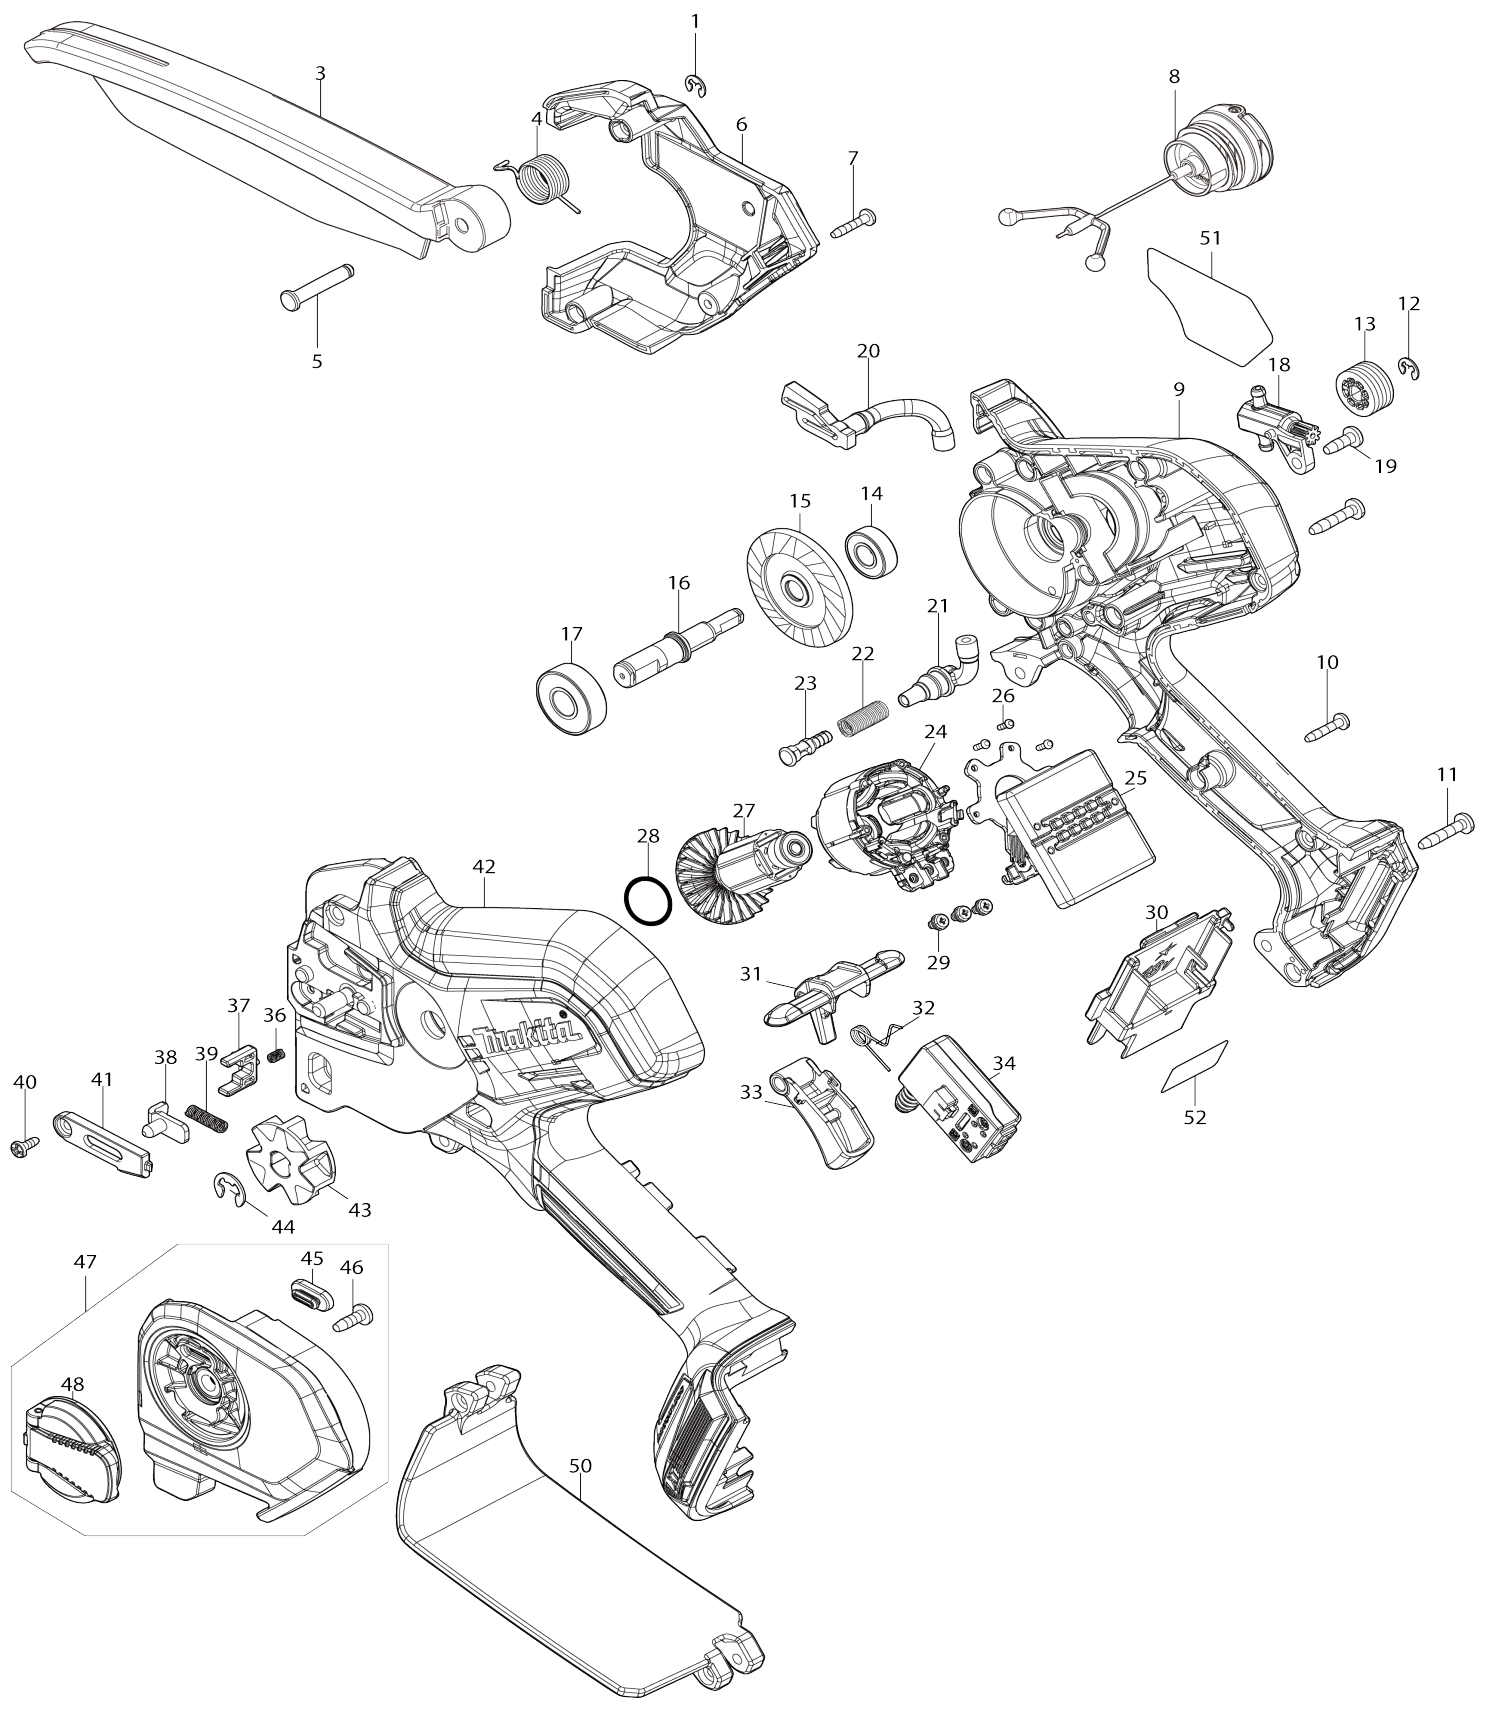

Model No.DUC150 150MM CORDLESS PRUNING SAW

Model No.DUC150 150MM CORDLESS PRUNING SAW

Item No.	Parts No.	Description	Interchangability	Q'ty	New/Old	Note1	Note2
001	961011-9	STOP RING E-4		1			
003	413T68-1	SAFETY COVER		1			
004	232785-2	TORSION SPRING 14		1			
005	256A31-5	SHOULDER PIN 5		1			
006	413L96-8	HOUSING R COVER		1			
007	266429-2	TAPPING SCREW 3X16		3			
008	126832-8	TANK CAP ASSEMBLY		1			
C10	213894-6	O-RING 25		1			
009	183Y31-5	HOUSING SET		1			
C10	263005-3	RUBBER PIN 6		2			
C20	347A70-7	TANK GUARD		1			
D10		INC. 42					
010	266429-2	TAPPING SCREW 3X16		10			
011	911138-5	P.H.SCREW M4X20 WITH WR		2			
012	961011-9	STOP RING E-4		1			
013	226884-0	WORM GEAR		1			
014	211166-3	BALL BEARING 698DDW		1			
015	227A17-6	SPIRAL BEVEL GEAR 53		1			
016	327A89-2	SPINDLE		1			
017	210059-1	BALL BEARING 6000DDW		1			
018	141N25-0	OIL PUMP COMPLETE		1			
019	266427-6	TAPPING SCREW 4X12		1			
020	422968-4	OIL TUBE 3-60		1			
021	422969-2	OIL TUBE 3-25		1			
022	232774-7	COMPRESSION SPRING 6		1			
023	413L02-3	NIPPLE		1			
024	629B92-8	STATOR		1			
025	620M06-6	CONTROLLER		1			
026	266490-9	TAPPING SCREW PT 2X6		3			
027	619791-8	ROTOR		1			
028	213A05-9	O-RING16		1			
029	652069-6	FLAT HEAD SCREW M3X6		3			
030	643874-2	TERMINAL		1			
031	413L98-4	LOCK OFF LEVER		1			
032	232784-4	TORSION SPRING 6		1			
033	413L97-6	SWITCH LEVER		1			
034	650033-1	SWITCH C3XA-3PSM-1		1			
036	233211-4	COMPRESSION SPRING 2		1			
037	413M02-9	STOPPER		1			
038	347A69-2	TENSION SLIDE		1			
039	232787-8	COMPRESSION SPRING 4		1			
040	266492-5	TAPPING SCREW 3X8		1			
041	413M03-7	COVER		1			
042	183Y31-5	HOUSING SET		1			
C10	263005-3	RUBBER PIN 6		2			
C20	347A70-7	TANK GUARD		1			
D10		INC. 9					