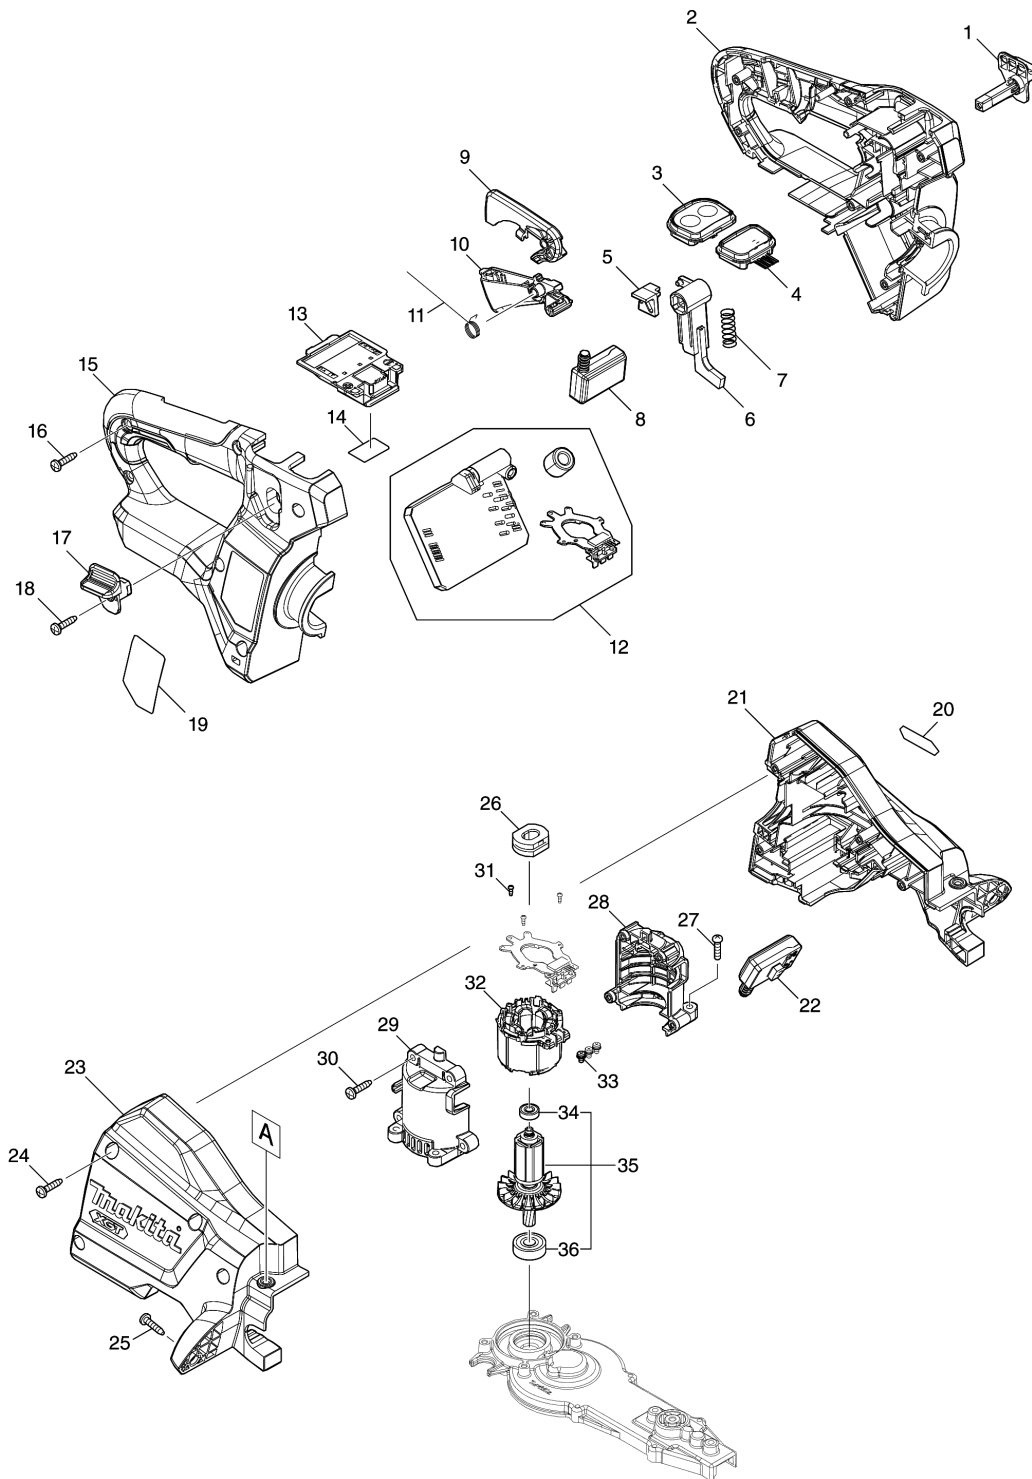

Model No.UH007G 750MM CORDLESS HEDGE TRIMMER