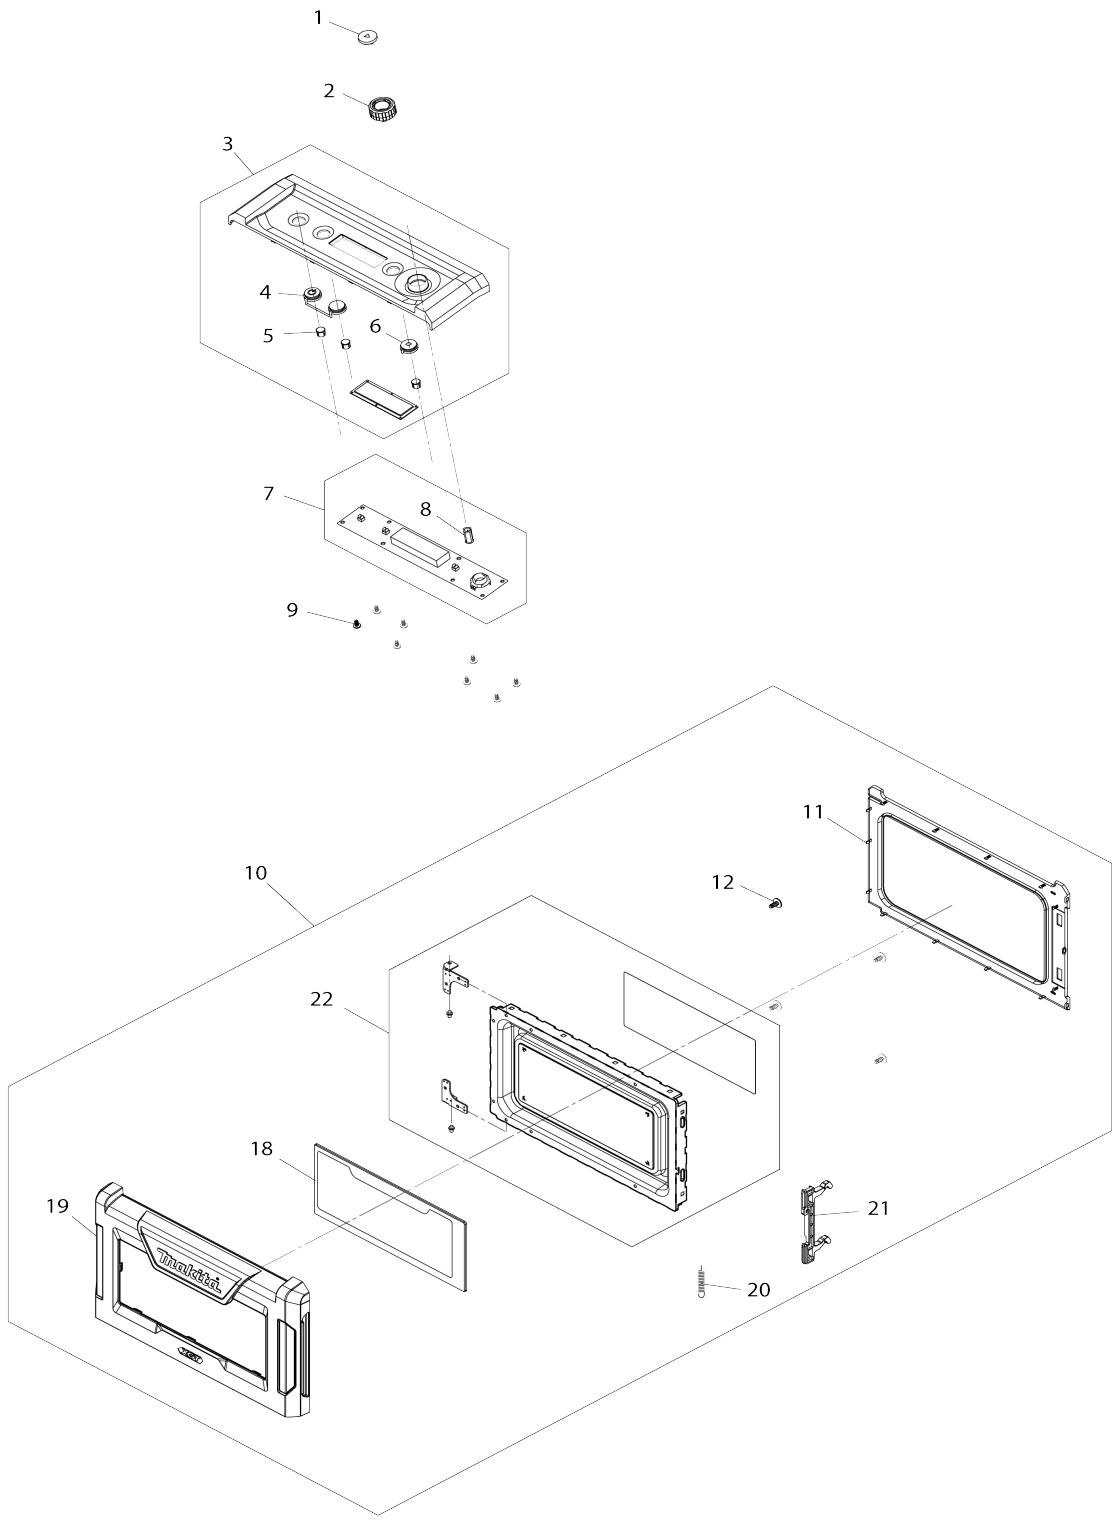

Model No.MW001G CORDLESS MICROWAVE

Model No.MW001G CORDLESS MICROWAVE

Model No.MW001G CORDLESS MICROWAVE

Item No.	Parts No.	Description	Interchangability	Q'ty	New/Old	Note1	Note2
001	WL00000334	START BUTTON		1			
002	WL00000335	KNOB		1			
003	WL00000336	CONTROL PANEL ASS'Y		1			
D10		INC. 4-6					
004	WL00000337	POWER BUTTON		1			
005	WL00000338	LIGHT GUIDE		3			
006	WL00000339	STOP BUTTON		1			
007	WL00000340	CONTROL BOARD ASS'Y		1			
D10		INC. 8					
008	WL00000341	INNER BUTTON		1			
009	WL00000342	SCREW ST3X6		8			
010	WL00000420	DOOR ASS'Y		1			
D10		INC. 11,12,18-22					
011	WL00000344	DOOR GASKET		1			
012	WL00000345	SCREW 4X8		4			
018	WL00000352	DOOR SCREEN		1			
019	WL00000353	DOOR PANEL		1			
020	WL00000354	LATCH SPRING		1			
021	WL00000355	DOOR HOOK		1			
022	WL00000346	DOOR FRAME ASS'Y		1			
023	WL00000356	FILTER BRAKECT ASS'Y		1			
024	WL00000357	SPONGE		1			
025	WL00000359	FOOT_L		1			
026	WL00000360	FOOT_R		1			
027	WL00000361	USB COVER		1			
028	WL00000358	VENT GRILLE ASS'Y		1			
D10		INC. 25-27					
029	WL00000362	USB PCB ASS'Y		1			
030	WL00000363	LEAD UNIT USB		1			
031	WL00000342	SCREW ST3X6		2			
032	WL00000364	SCREW CT4X8		2			
033	WL00000345	SCREW 4X8		3			
034	WL00000345	SCREW 4X8		6			
036	WL00000367	INVERTER BRACKET		1			
037	WL00000368	PCB BOARD		1			
038	WL00000342	SCREW ST3X6		4			
039	WL00000369	POWER BOARD		1			
040	WL00000342	SCREW ST3X6		4			
041	WL00000370	MAIN HARNESS		1			
042	WL00000371	SCREW CT4X5		1			
043	WL00000372	POWER CORD (WHITE)		1			
044	WL00000373	POWER CORD (BLACK)		1			
045	WL00000374	POWER CORD (RED)		1			
046	WL00000364	SCREW CT4X8		2			
047	WL00000364	SCREW CT4X8		2			
048	WL00000360	FOOT_R		1			
049	WL00000359	FOOT_L		1			