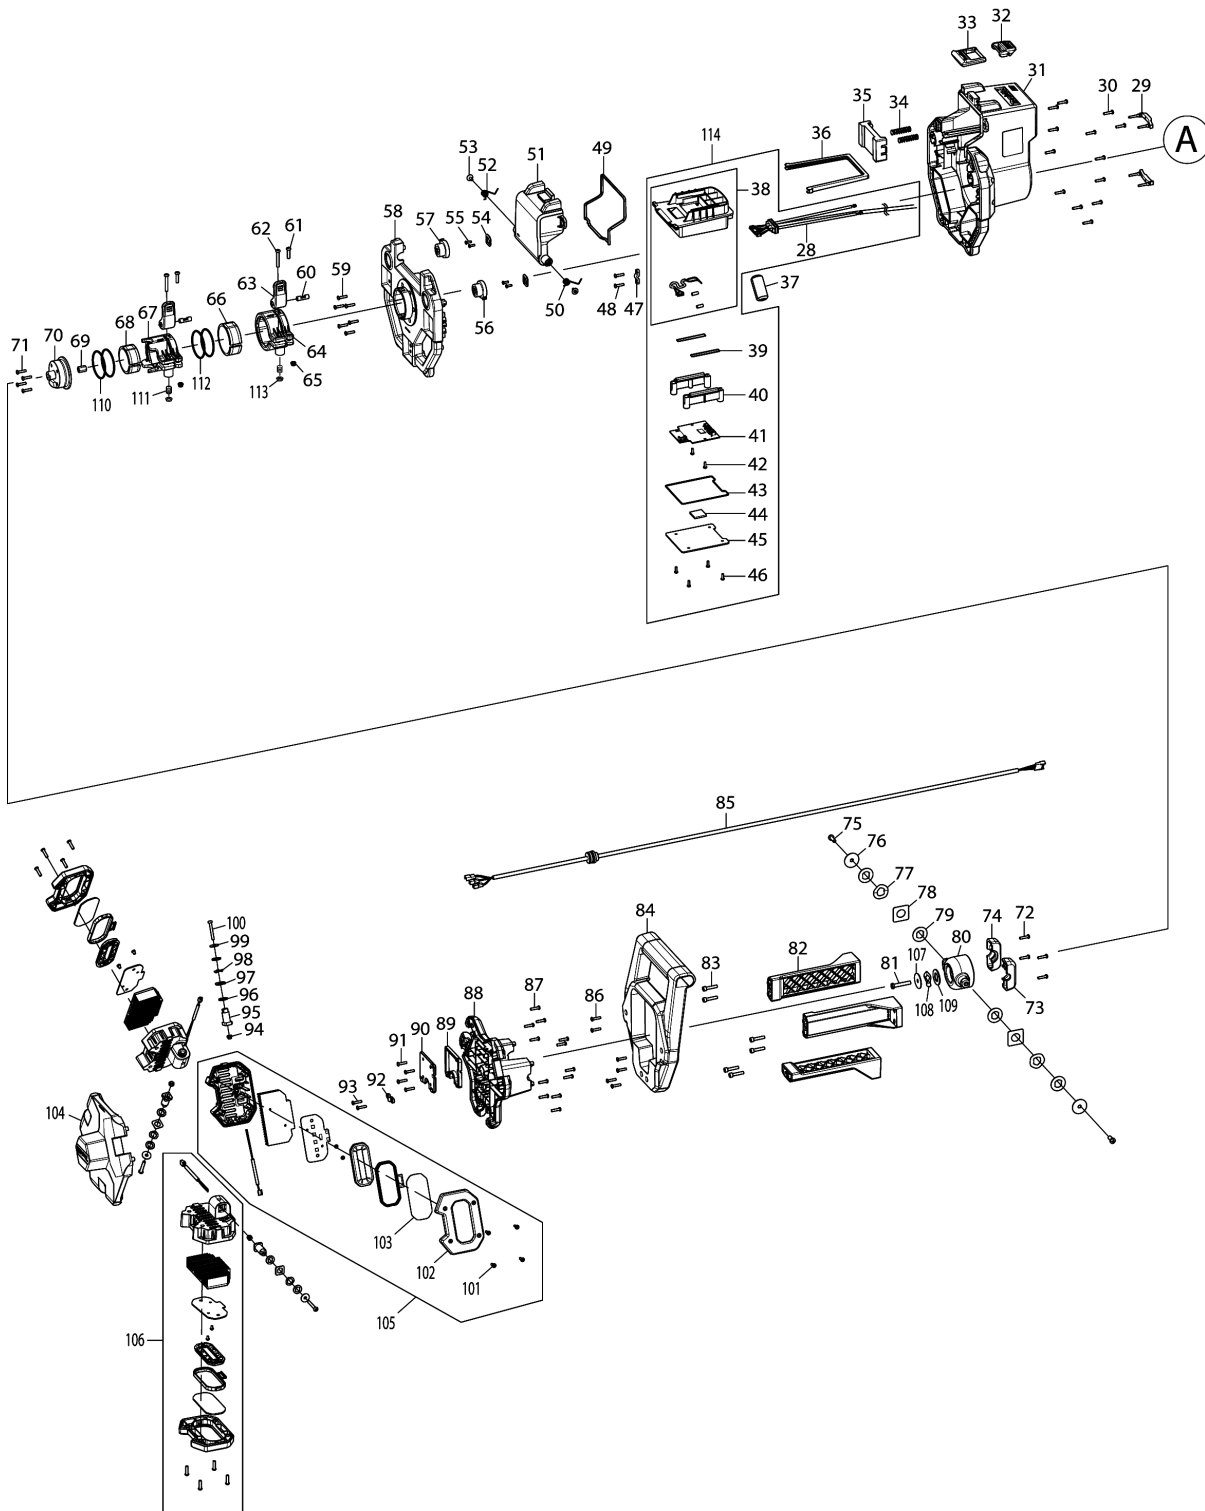

Model No.DML814 CORDLESS WORKLIGHT

Model No.DML814 CORDLESS WORKLIGHT

Model No.DML814 CORDLESS WORKLIGHT

Položka	Objednávacie číslo	Popis	Zmena	ks	New/Old	Možnosť 1	Možnosť 2	Poznámka
001	TD00000015	TAPPING SCREW PB3.5X14		6				
002	TD00000016	REAR BASE		1				
003	TD00000015	TAPPING SCREW PB3.5X14		2				
004	TD00000017	CABLE COVER		1				
005	TD00000015	TAPPING SCREW PB3.5X14		4				
006	TD00000018	CORD CLAMP		1				
007	TD00000019	REAR FOOT L		1				
008	TD00000015	TAPPING SCREW PB3.5X14		6				
009	TD00000020	FRONT BASE		1				
010	TD00000021	SLEEVE R		1				
011	TD00000022	SLEEVE L		1				
012	TD00000023	POLE B		1				
013	TD00000024	POLE SLEEVE		1				
014	TD00000025	POLE A		1				
015	TD00000026	LEG		3				
016	TD00000027	PIN		3				
017	TD00000015	TAPPING SCREW PB3.5X14		3				
018	TD00000028	CHECK BLOCK		3				
019	TD00000029	LINK		3				
020	TD00000109	HANDLE SET		1				
D10		INC. 25						
021	TD00000031	PIN		1				
022	TD00000032	RELEASE BUTTON		1				
023	TD00000033	SPRING		1				
024	TD00000034	LATCH		1				
025	TD00000109	HANDLE SET		1				
D10		INC. 20						
026	TD00000015	TAPPING SCREW PB3.5X14		11				
027	TD00000036	BODY		1				
028	TD00000037	CABLE		1				
029	TD00000038	RUBBER PAD		2				
030	TD00000015	TAPPING SCREW PB3.5X14		13				
031	TD00000039	BATTERY HOUSING		1				
032	TD00000040	LATCH		1				
033	TD00000041	CLIP		1				
034	TD00000042	SPRING		2				
035	TD00000043	PUSH PLATE		1				
036	TD00000044	GASKET		1				
037	TD00000045	MAGNET RING		1				
038	TD00000046	PCBA BOX COMPLETE		1				
039	TD00000047	GASKET		2				
040	TD00000048	DUST COVER		2				
041	TD00000049	MAIN BOARD		1				
042	TD00000050	TAPPING SCREW PB3X8		2				
043	TD00000051	GASKET		1				