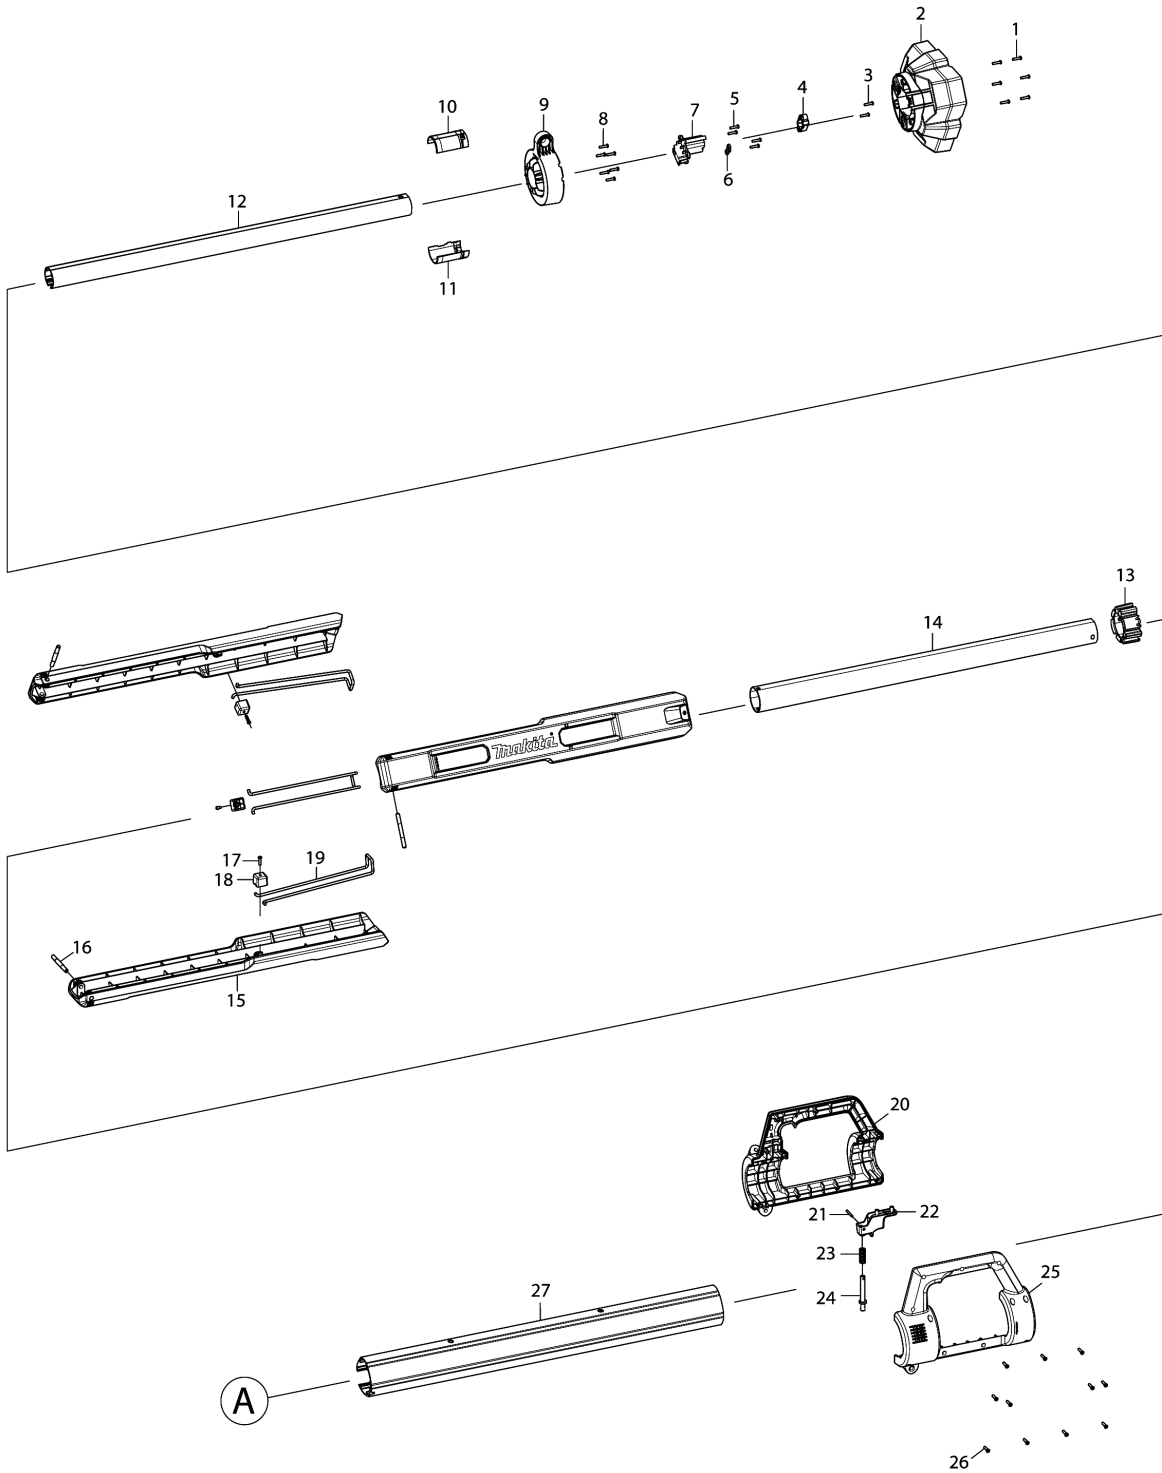

Model No.DML814 CORDLESS WORKLIGHT

Model No.DML814 CORDLESS WORKLIGHT

Model No.DML814 CORDLESS WORKLIGHT

Položka	Objednávacie číslo	Popis	Zmena	ks	New/Old	Možnosť 1	Možnosť 2	Poznámka
001	TD00000015	TAPPING SCREW PB3.5X14		6				
002	TD00000016	REAR BASE		1				
003	TD00000015	TAPPING SCREW PB3.5X14		2				
004	TD00000017	CABLE COVER		1				
005	TD00000015	TAPPING SCREW PB3.5X14		4				
006	TD00000018	CORD CLAMP		1				
007	TD00000019	REAR FOOT L		1				
008	TD00000015	TAPPING SCREW PB3.5X14		6				
009	TD00000020	FRONT BASE		1				
010	TD00000021	SLEEVE R		1				
011	TD00000022	SLEEVE L		1				
012	TD00000023	POLE B		1				
013	TD00000024	POLE SLEEVE		1				
014	TD00000025	POLE A		1				
015	TD00000026	LEG		3				
016	TD00000027	PIN		3				
017	TD00000015	TAPPING SCREW PB3.5X14		3				
018	TD00000028	CHECK BLOCK		3				
019	TD00000029	LINK		3				
020	TD00000109	HANDLE SET		1				
D10		INC. 25						
021	TD00000031	PIN		1				
022	TD00000032	RELEASE BUTTON		1				
023	TD00000033	SPRING		1				
024	TD00000034	LATCH		1				
025	TD00000109	HANDLE SET		1				
D10		INC. 20						
026	TD00000015	TAPPING SCREW PB3.5X14		11				
027	TD00000036	BODY		1				
028	TD00000037	CABLE		1				
029	TD00000038	RUBBER PAD		2				
030	TD00000015	TAPPING SCREW PB3.5X14		13				
031	TD00000039	BATTERY HOUSING		1				
032	TD00000040	LATCH		1				
033	TD00000041	CLIP		1				
034	TD00000042	SPRING		2				
035	TD00000043	PUSH PLATE		1				
036	TD00000044	GASKET		1				
037	TD00000045	MAGNET RING		1				
038	TD00000046	PCBA BOX COMPLETE		1				
039	TD00000047	GASKET		2				
040	TD00000048	DUST COVER		2				
041	TD00000049	MAIN BOARD		1				
042	TD00000050	TAPPING SCREW PB3X8		2				
043	TD00000051	GASKET		1				