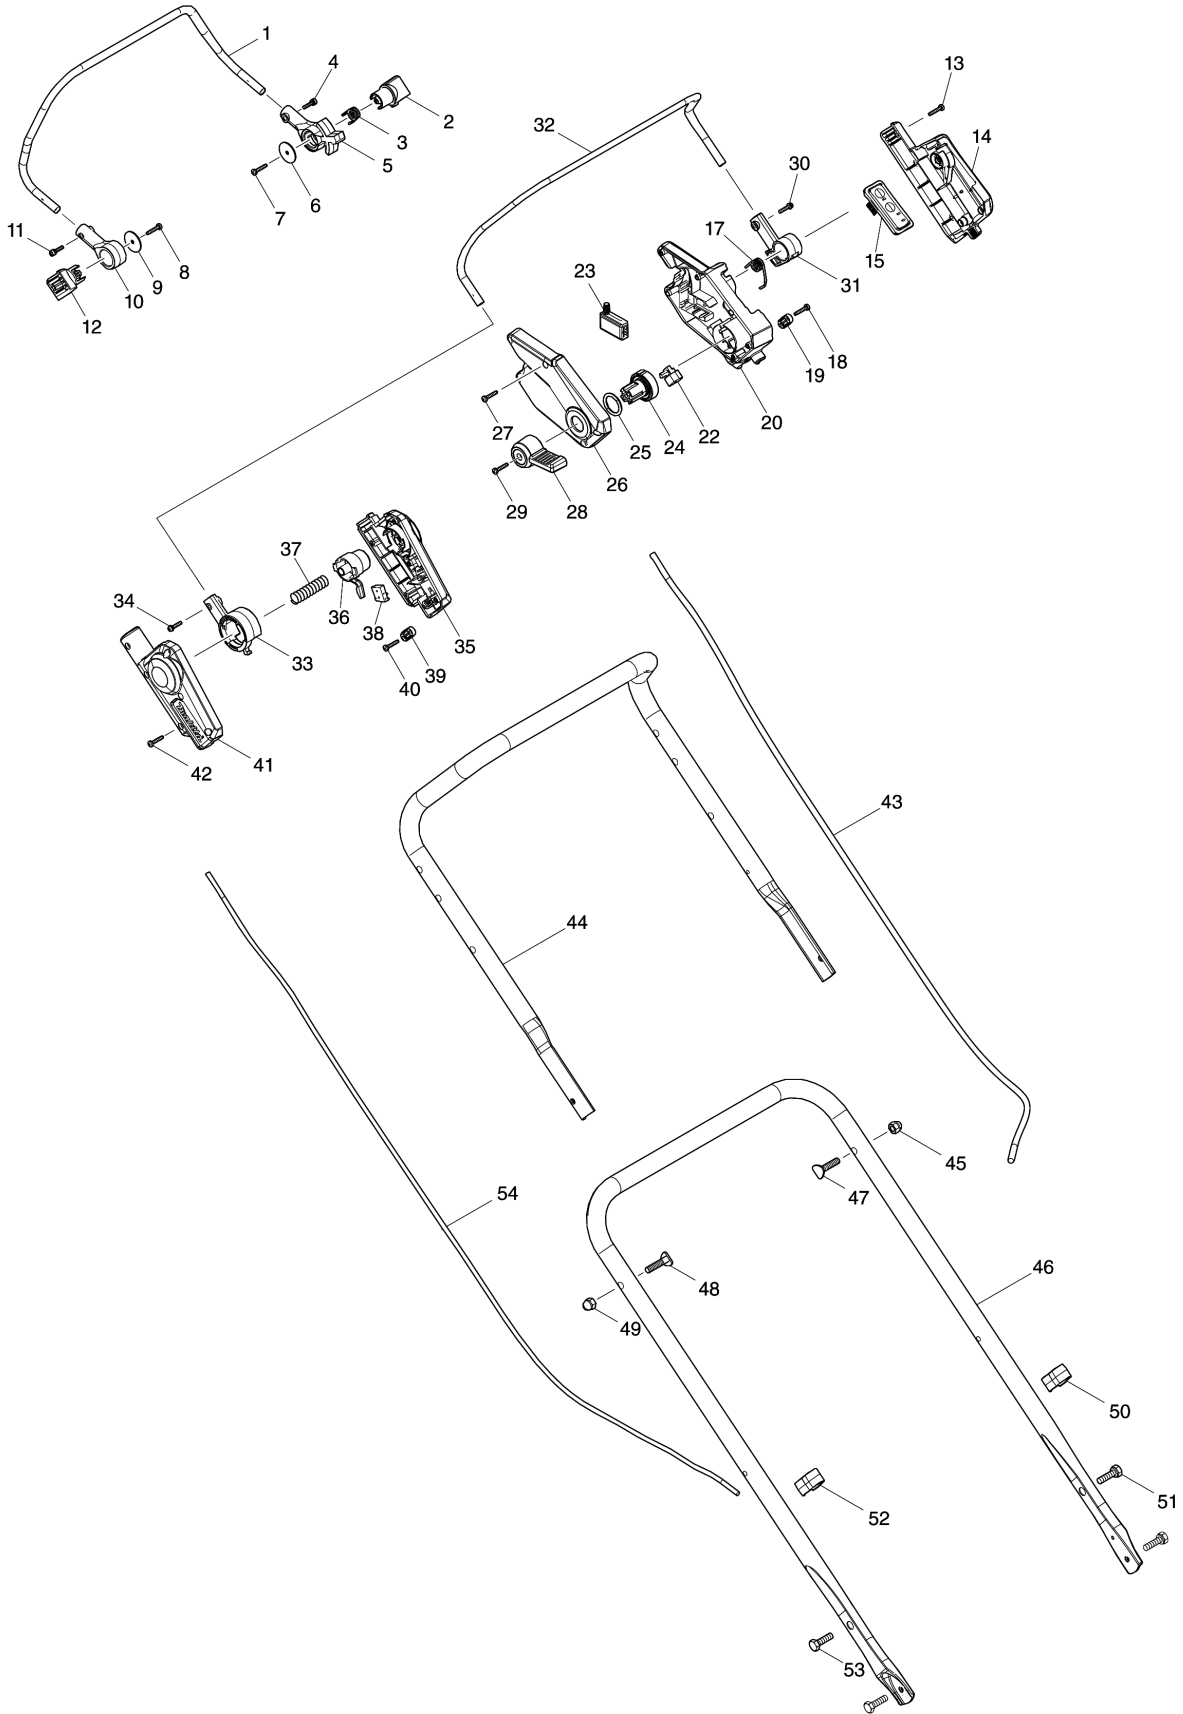

Model No.LM001C BATTERY POWERED LAWN MOWER