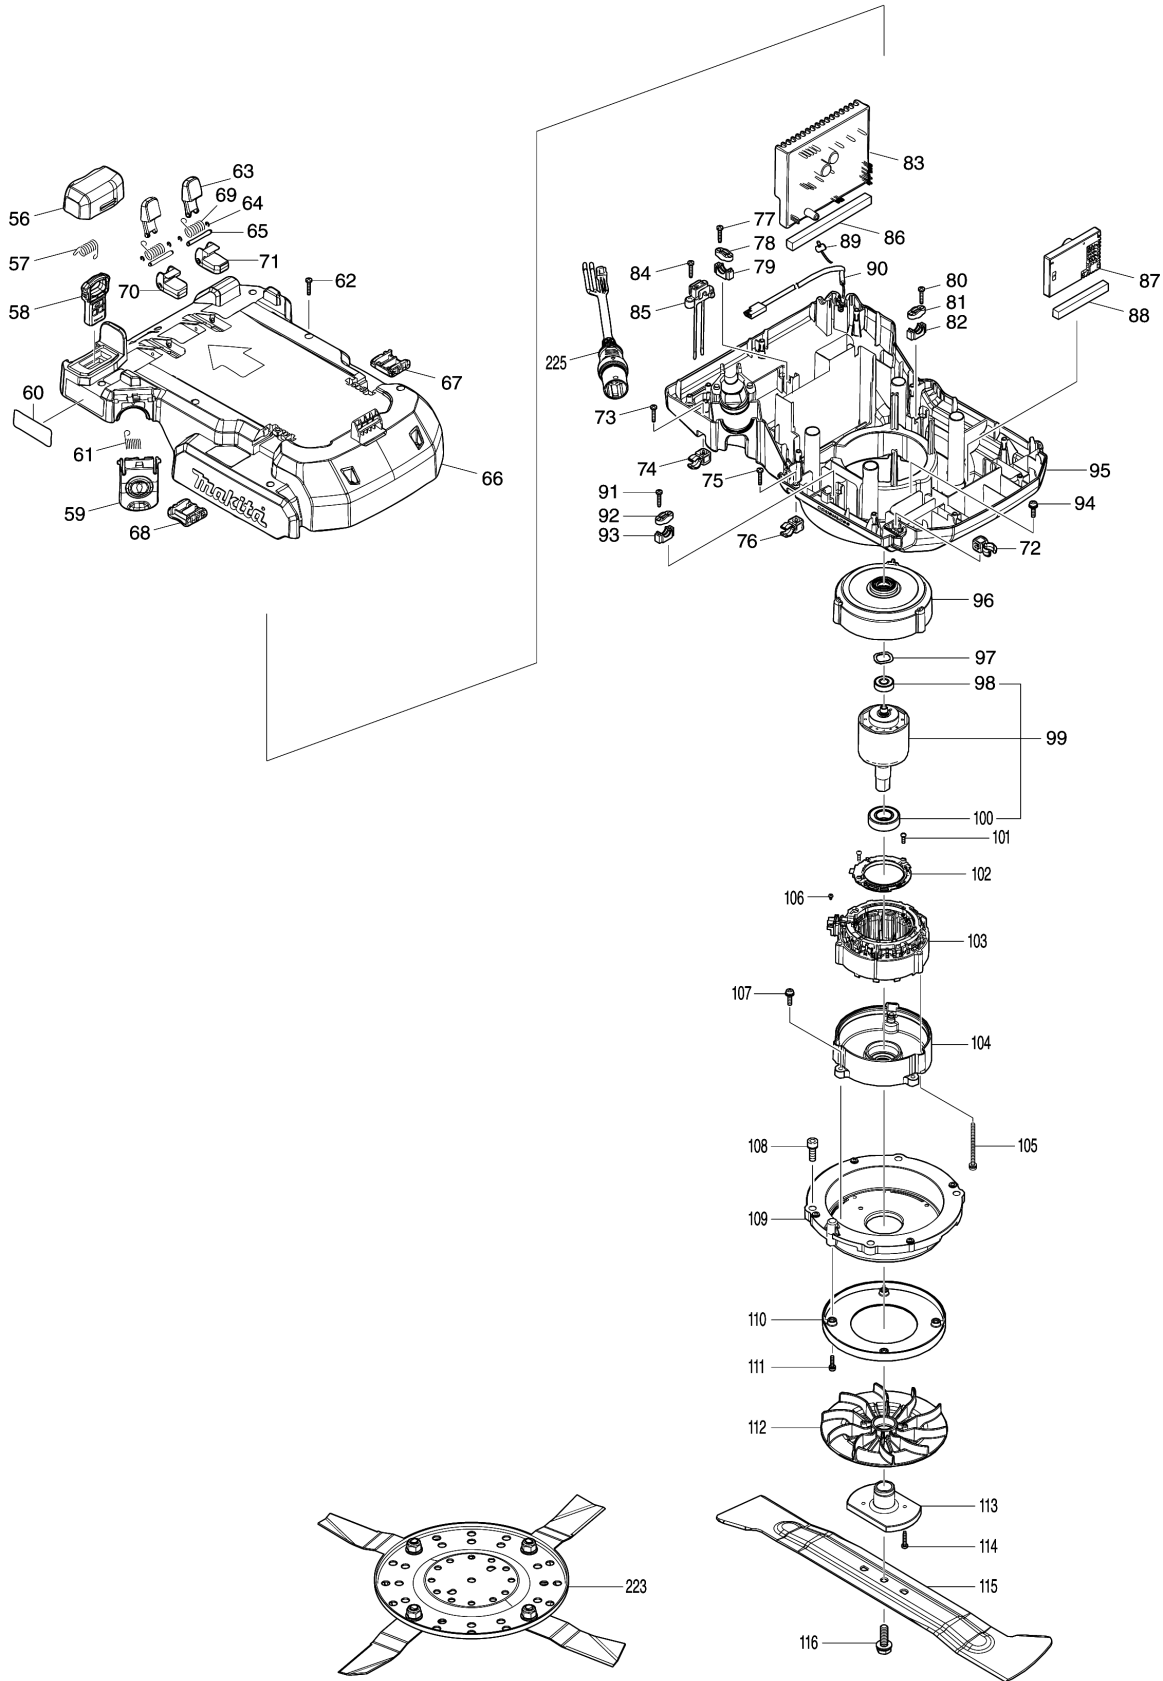

Model No.LM001C BATTERY POWERED LAWN MOWER