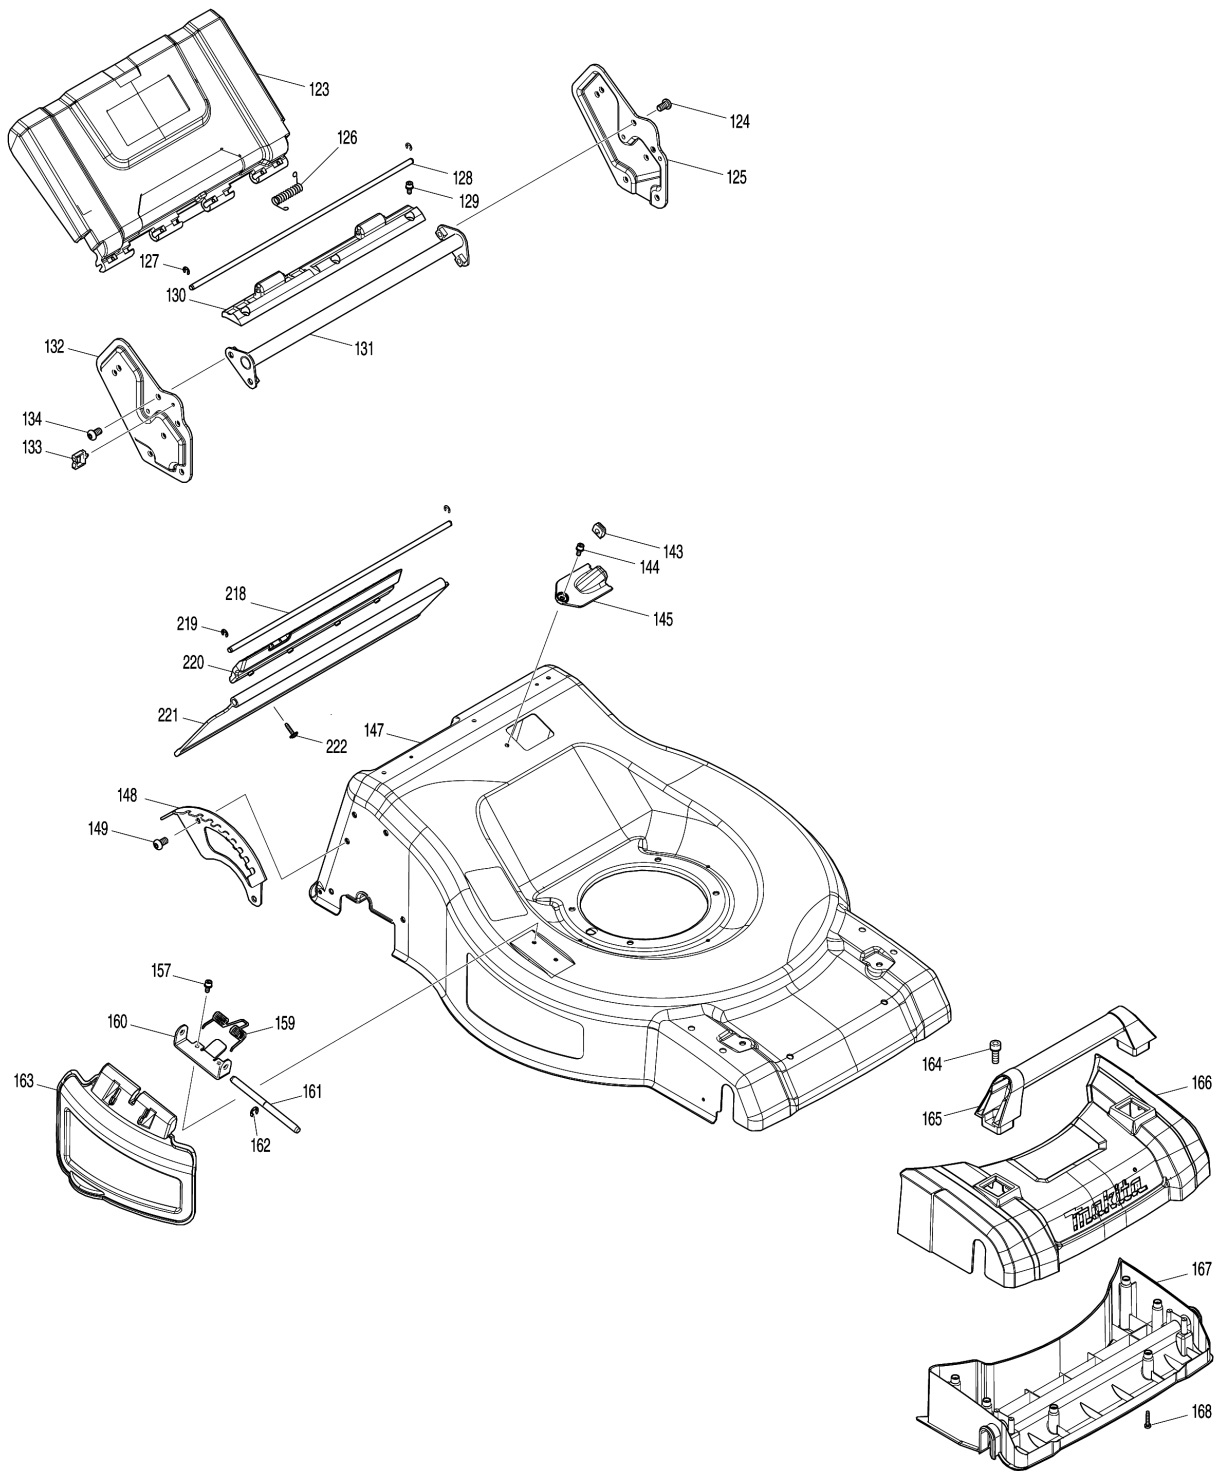

Model No.LM001C BATTERY POWERED LAWN MOWER