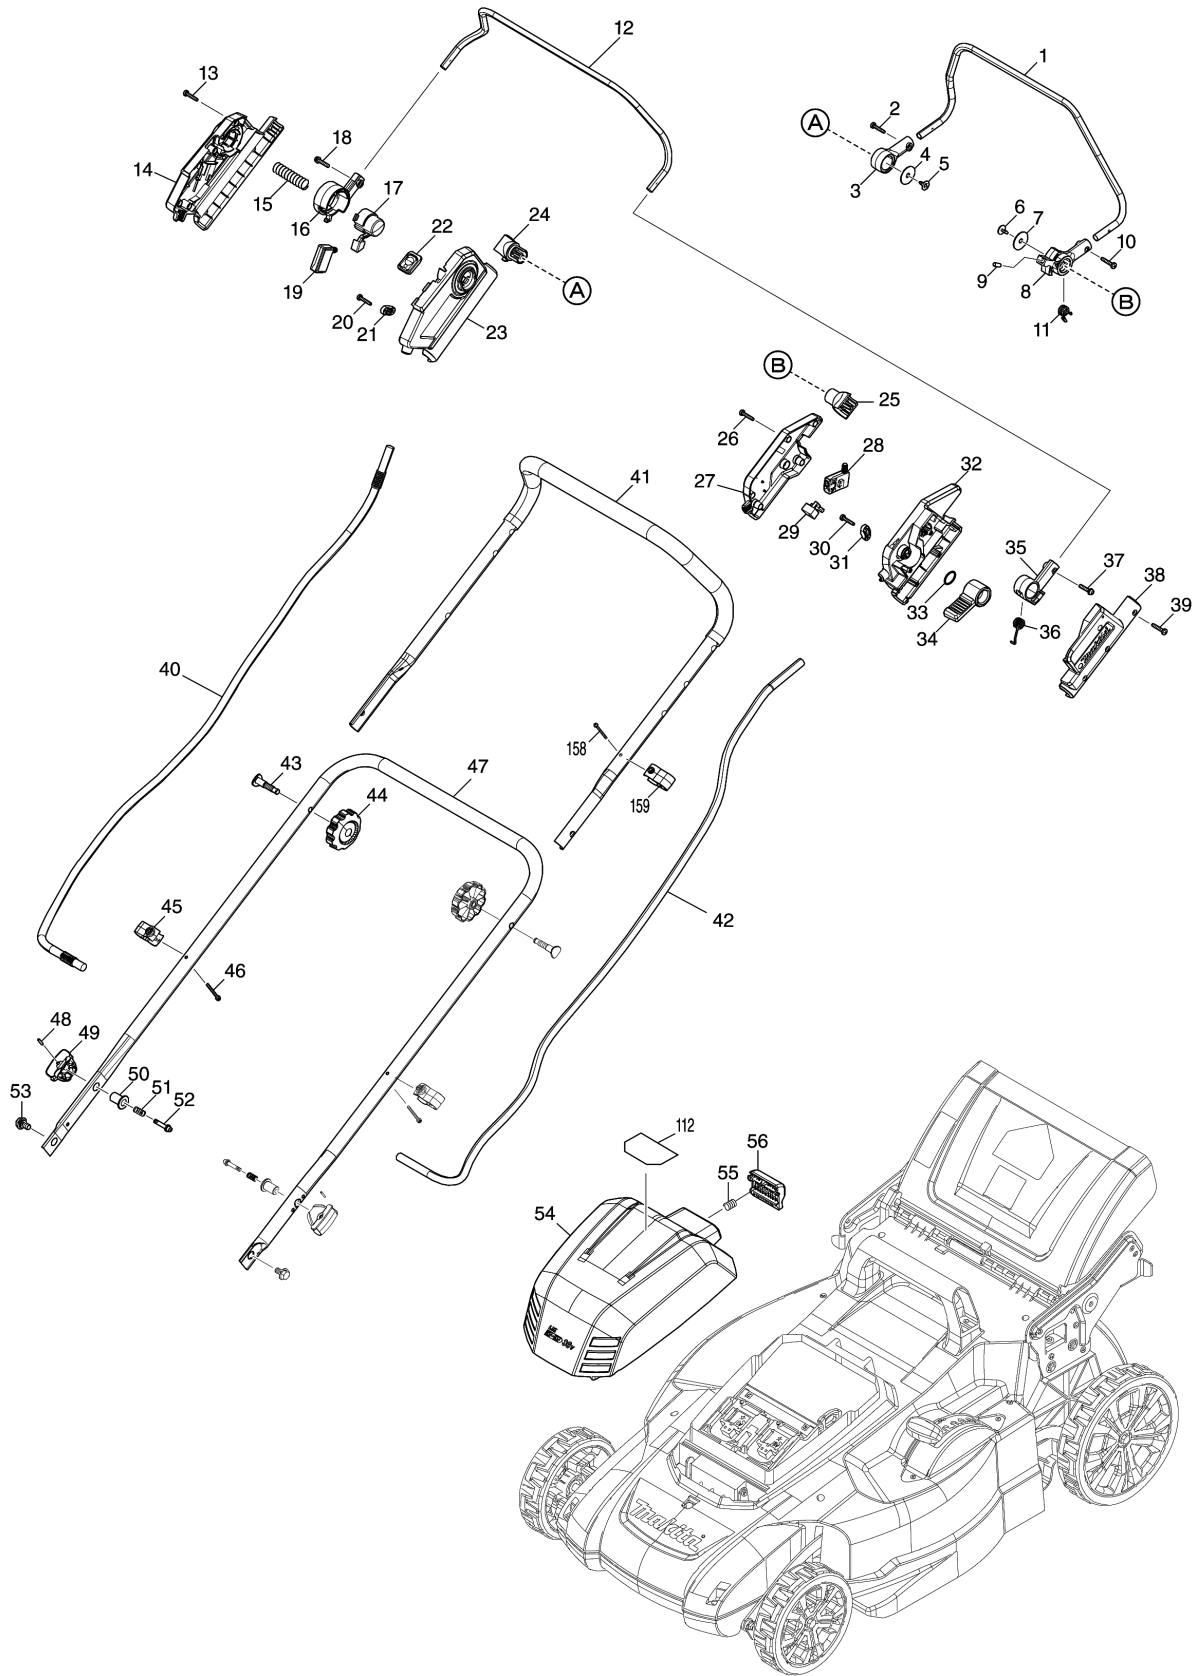

Model No.DLM539 530MM CORDLESS LAWN MOWER