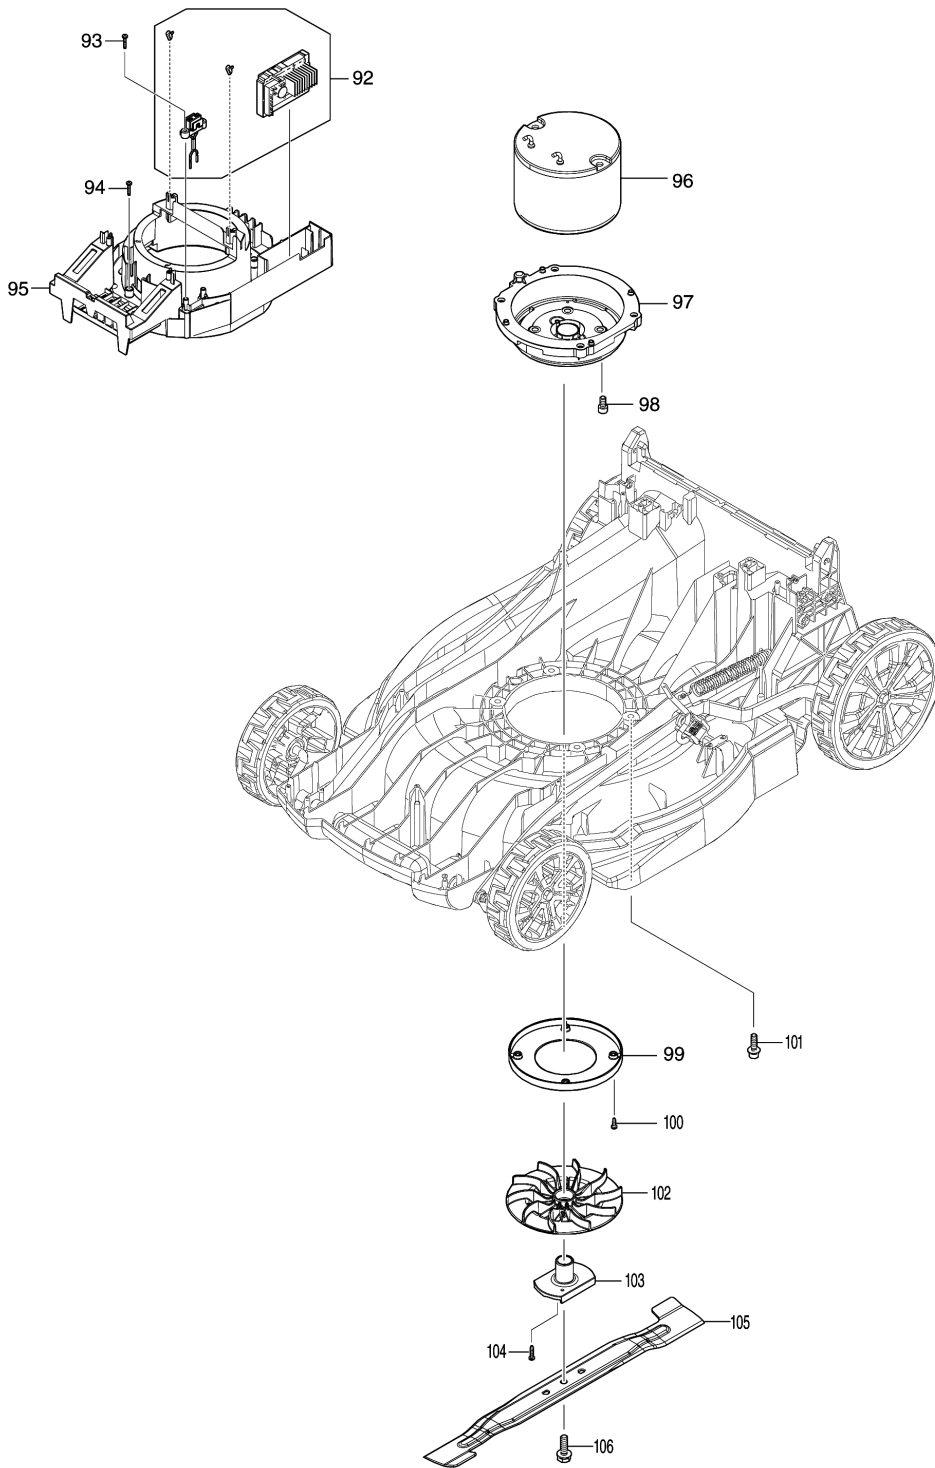

Model No.DLM539 530MM CORDLESS LAWN MOWER