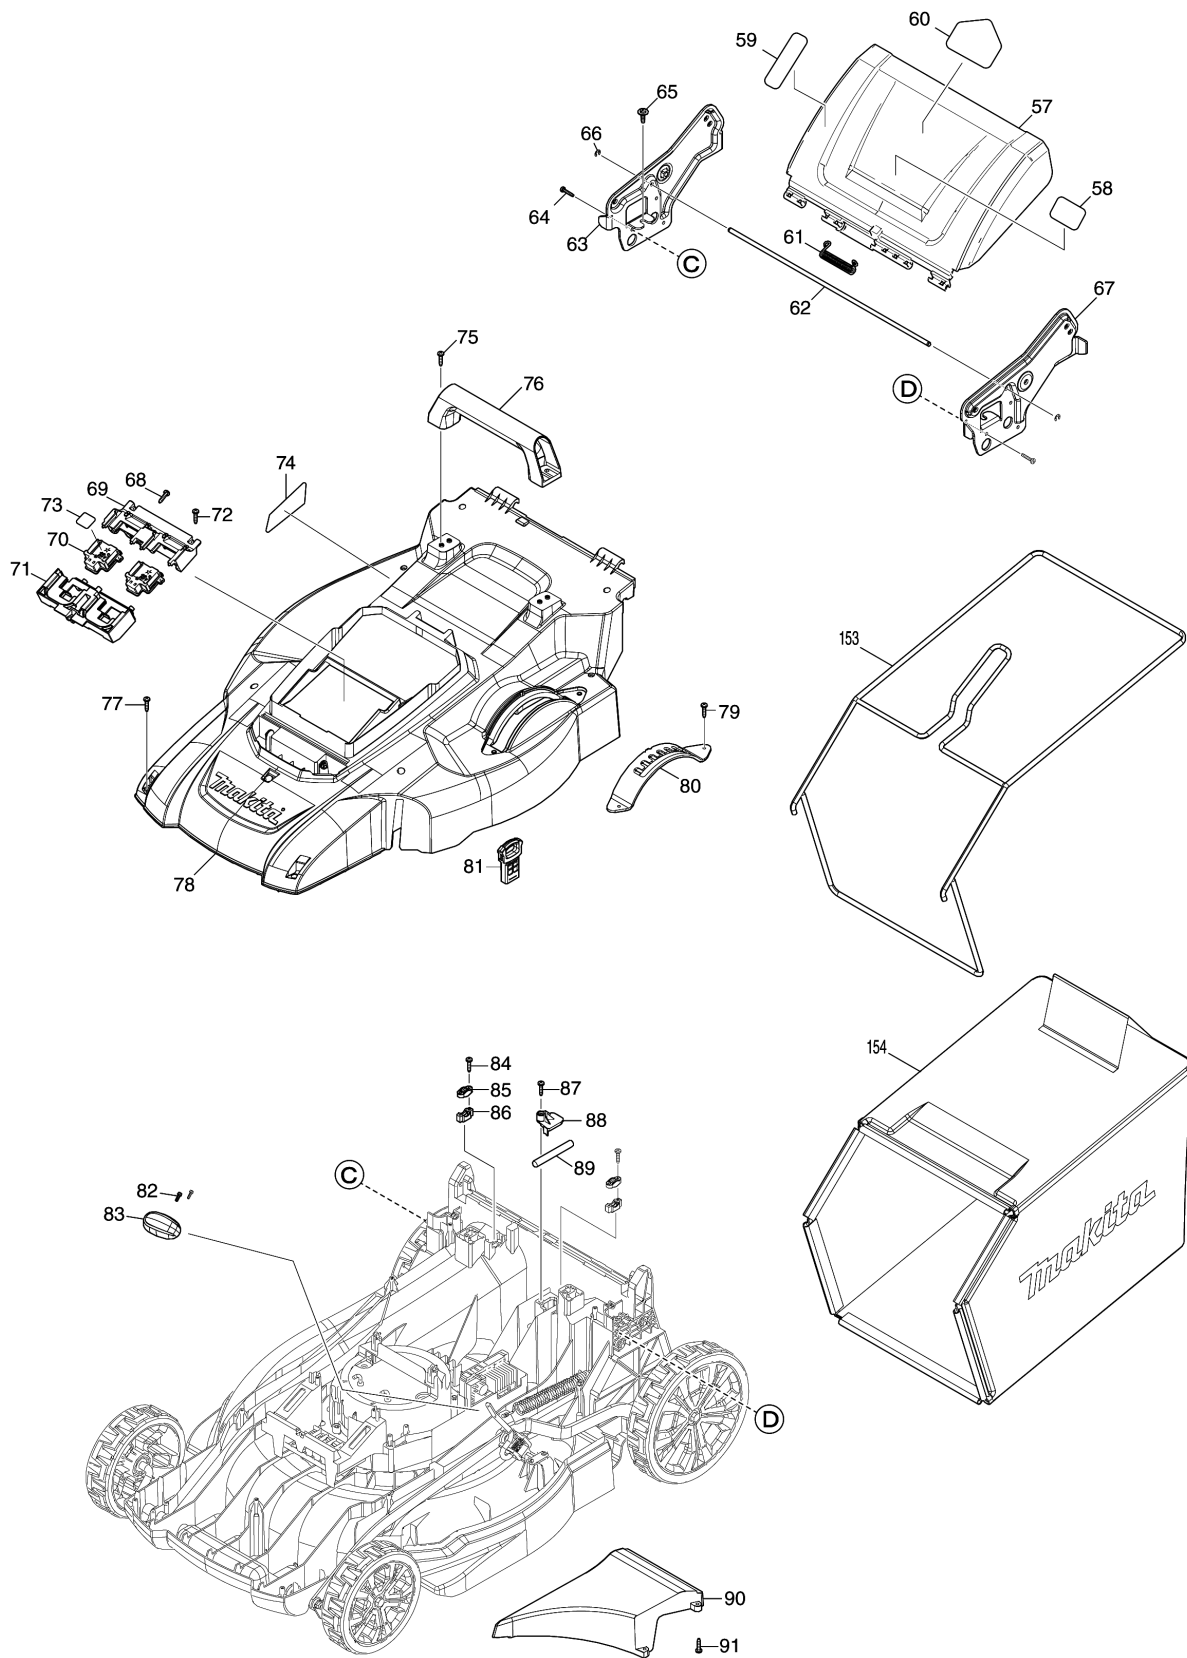

Model No.DLM539 530MM CORDLESS LAWN MOWER