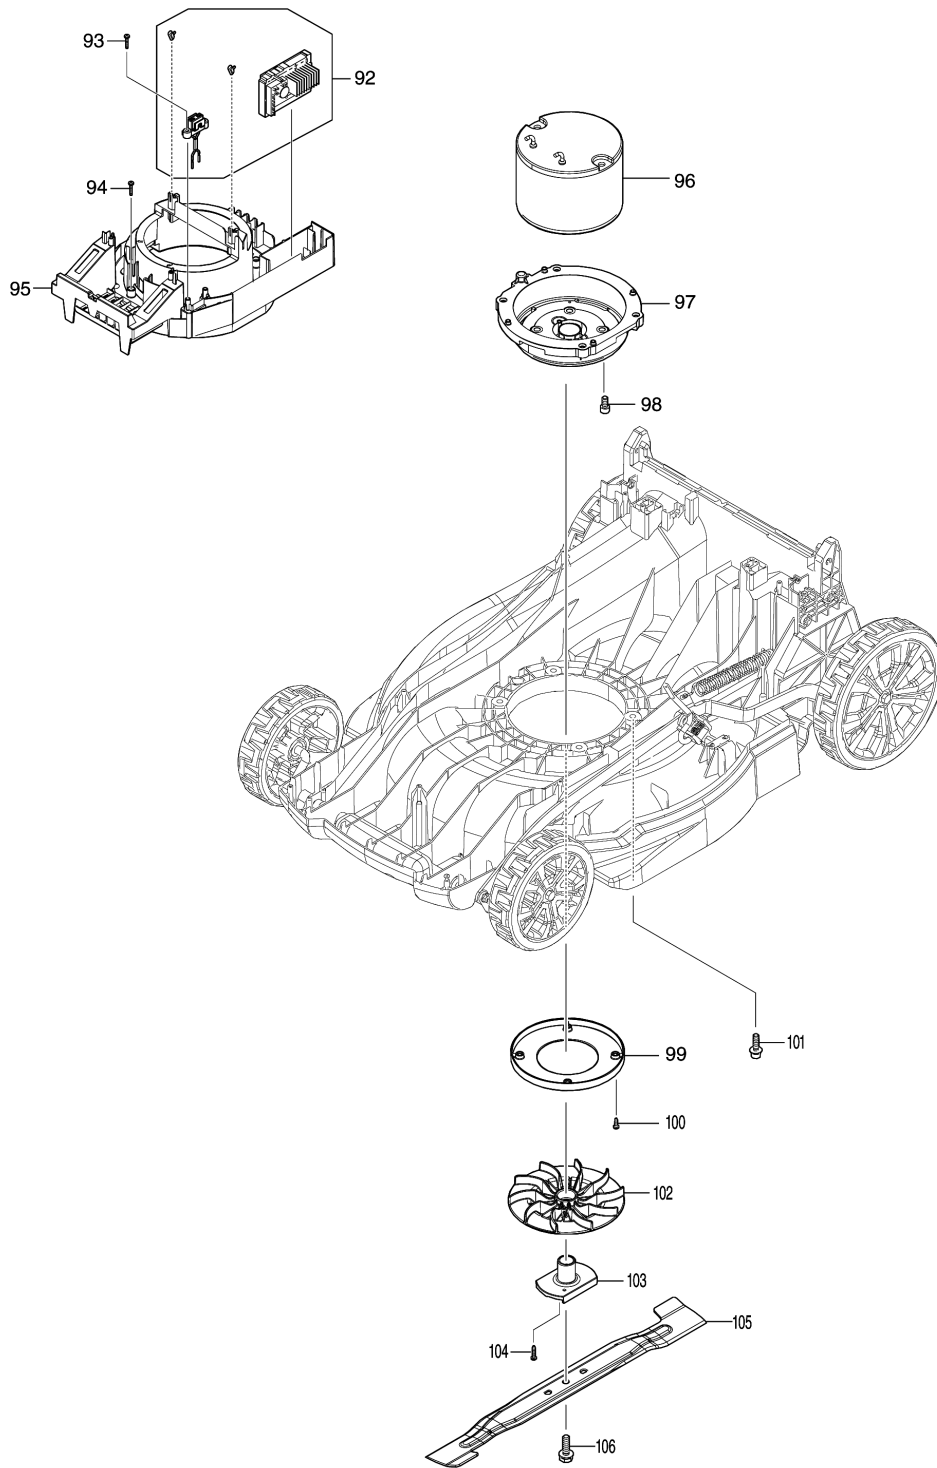

Model No.DLM538 530MM CORDLESS LAWN MOWER