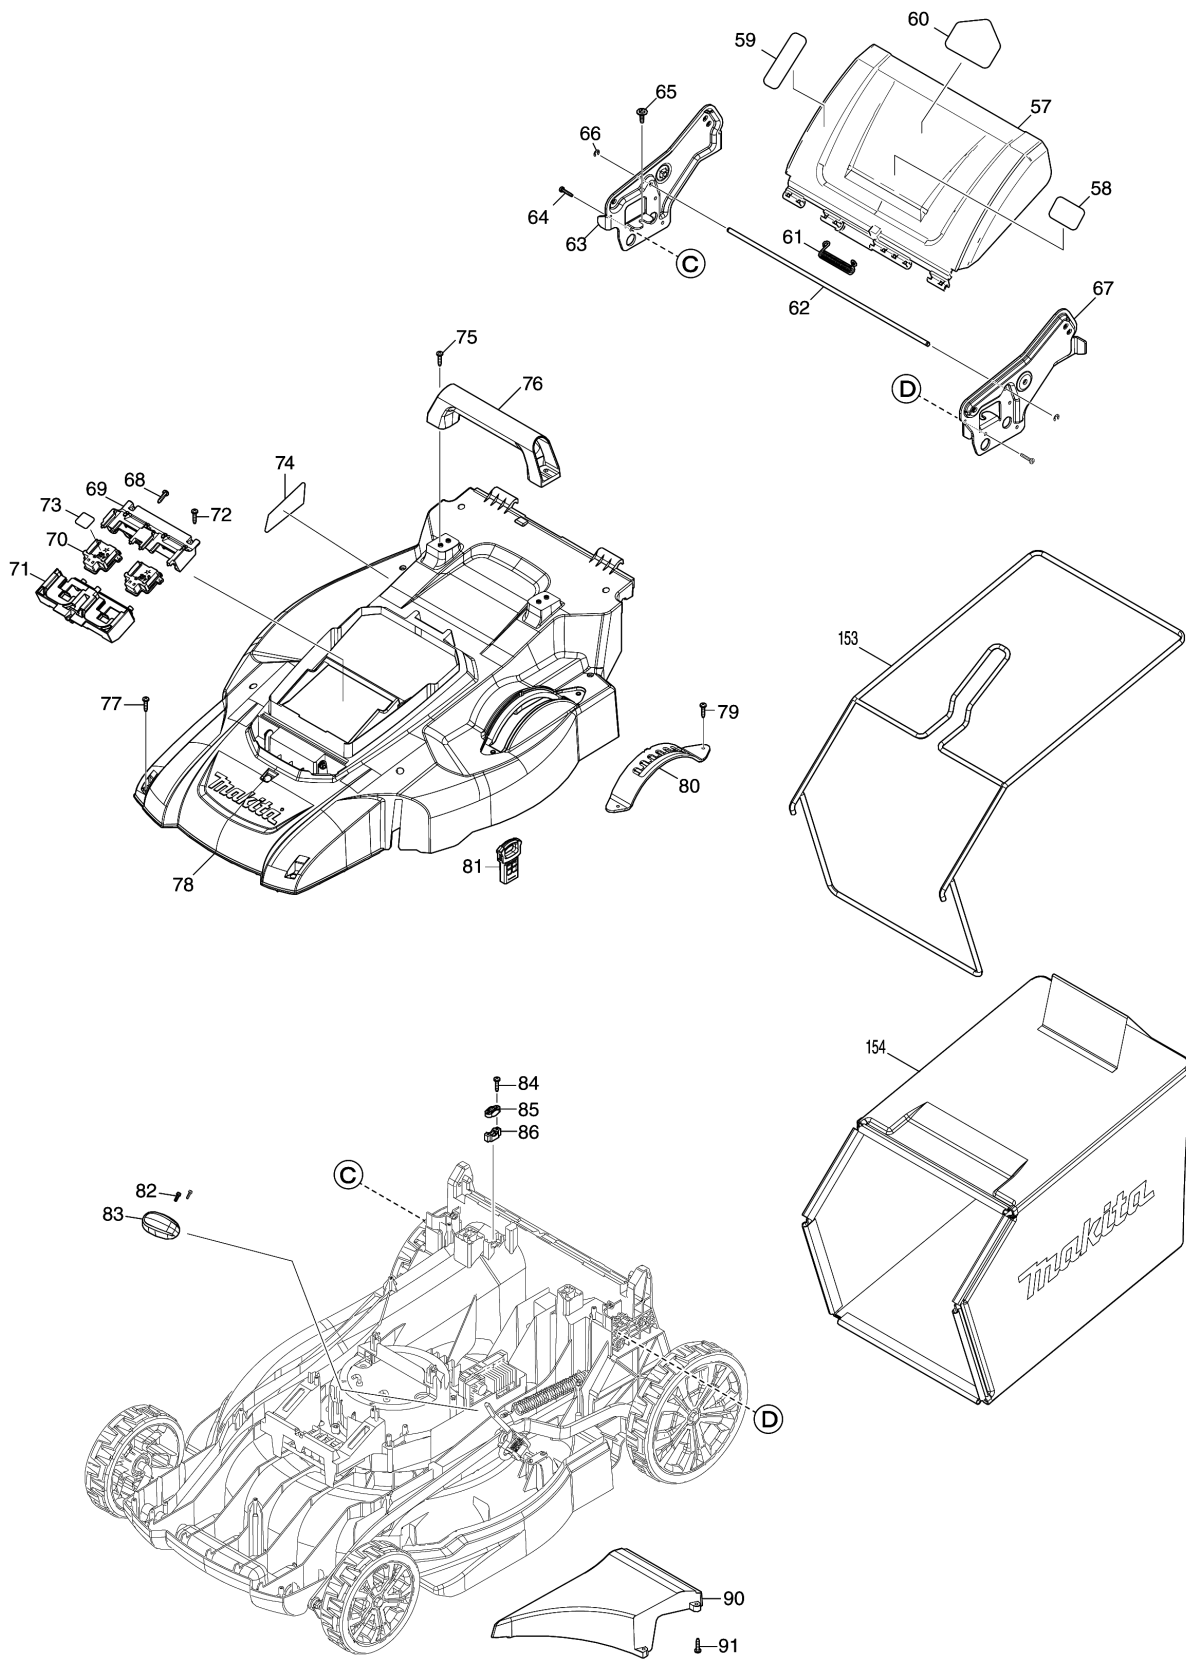

Model No.DLM538 530MM CORDLESS LAWN MOWER