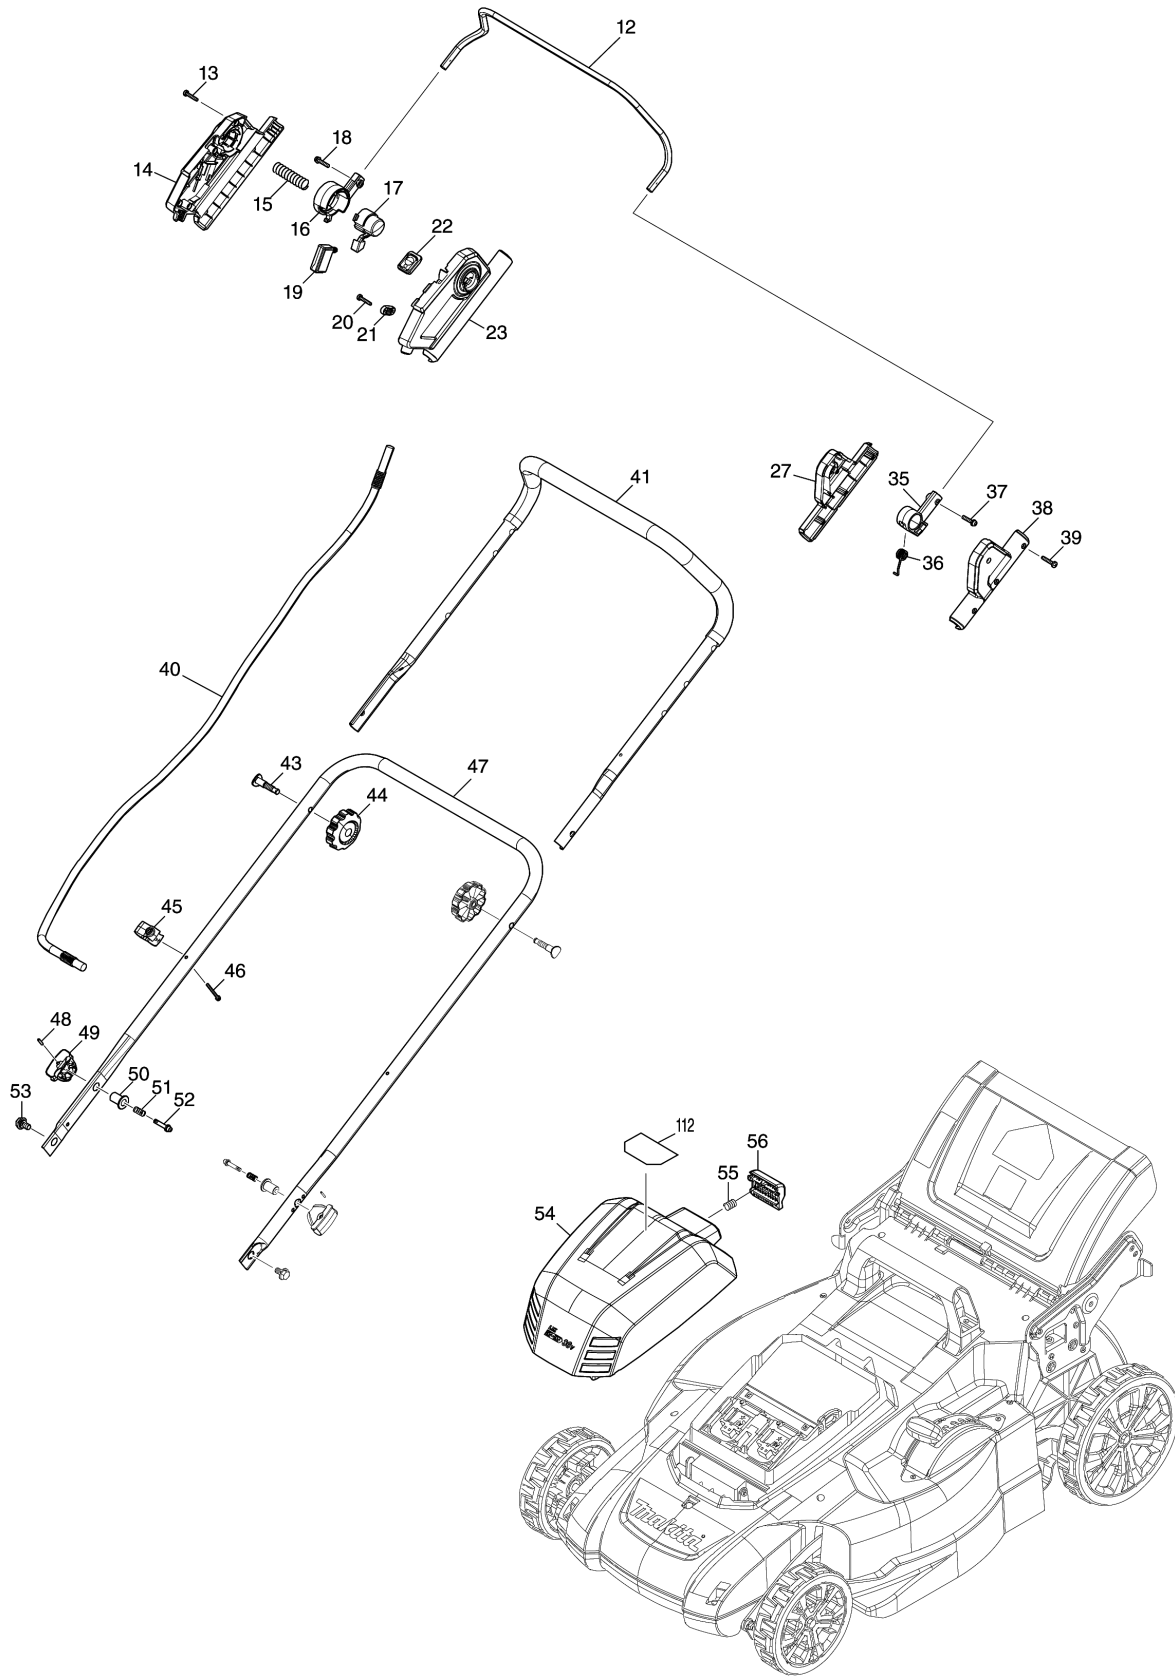

Model No.DLM538 530MM CORDLESS LAWN MOWER