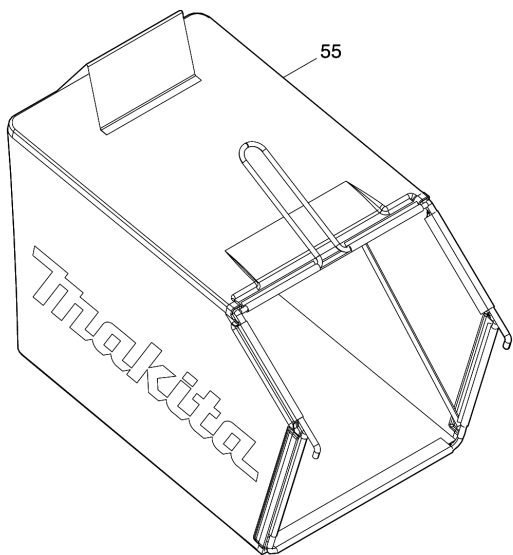

Model No.DLM537 530MM CORDLESS LAWN MOWER

Model No.DLM537 530MM CORDLESS LAWN MOWER

Model No.DLM537 530MM CORDLESS LAWN MOWER

Model No.DLM537 530MM CORDLESS LAWN MOWER

Model No.DLM537 530MM CORDLESS LAWN MOWER

Položka	Objednávacie číslo	Popis	Zmena	ks	New/Old	Možnosť 1	Možnosť 2	Poznámka
001	327425-6	DRIVING LEVER		1				
002	459859-6	DRIVING LEVER HOLDER		1				
003	232566-4	TORSION SPRING 12		1				
004	911138-5	P.H.SCREW M4X20 WITH WR		1				
005	459864-3	DRIVING LEVER SUPPORT L		1				
C10	931102-0	HEX. NUT M4		1				
006	267136-0	FLAT WASHER 5		1				
007	266424-2	TAPPING SCREW 4X20		1				
008	266424-2	TAPPING SCREW 4X20		1				
009	267136-0	FLAT WASHER 5		1				
010	459858-8	DRIVING LEVER SUPPORT R		1				
C10	931102-0	HEX. NUT M4		1				
011	911138-5	P.H.SCREW M4X20 WITH WR		1				
012	459859-6	DRIVING LEVER HOLDER		1				
013	266424-2	TAPPING SCREW 4X20		6				
014	183N90-3	SWITCH BOX SET		1				
D10		INC. 26						
015	140F09-7	SWITCH CIRCUIT COMPLETE		1				
C10	810D46-0	SWITCH LABEL		1				
016	140F10-2	SWITCH CIRCUIT COMPLETE		1				
C10	818A74-1	SWITCH LABEL		1				
017	232575-3	TORSION SPRING 12		1				
018	266424-2	TAPPING SCREW 4X20		2				
019	687124-5	STRAIN RELIEF		1				
020	459860-1	SWITCH BOX		1				
021	620C48-0	INDICATION CIRCUIT COMPLETE		1				
C10	8007C8-5	INDICATION LABEL		1				
022	620415-1	SUB CONTROLLER		1				
023	651083-9	SWITCH C3XA-1PSPM		1				
024	459866-9	SPEED LEVER HOLDER		1				
025	213897-0	O-RING 26		1				
026	183N90-3	SWITCH BOX SET		1				
D10		INC. 14						
027	266424-2	TAPPING SCREW 4X20		5				
028	459865-1	SPEED LEVER		1				
029	266424-2	TAPPING SCREW 4X20		1				
030	911138-5	P.H.SCREW M4X20 WITH WR		1				
031	459863-5	SWITCH LEVER SUPPORT L		1				
C10	931102-0	HEX. NUT M4		1				
032	327424-8	SWITCH LEVER		1				
033	459856-2	SWITCH LEVER SUPPORT R		1				
C10	931102-0	HEX. NUT M4		1				
034	911138-5	P.H.SCREW M4X20 WITH WR		1				
035	183P40-0	LEVER BOX SET		1				