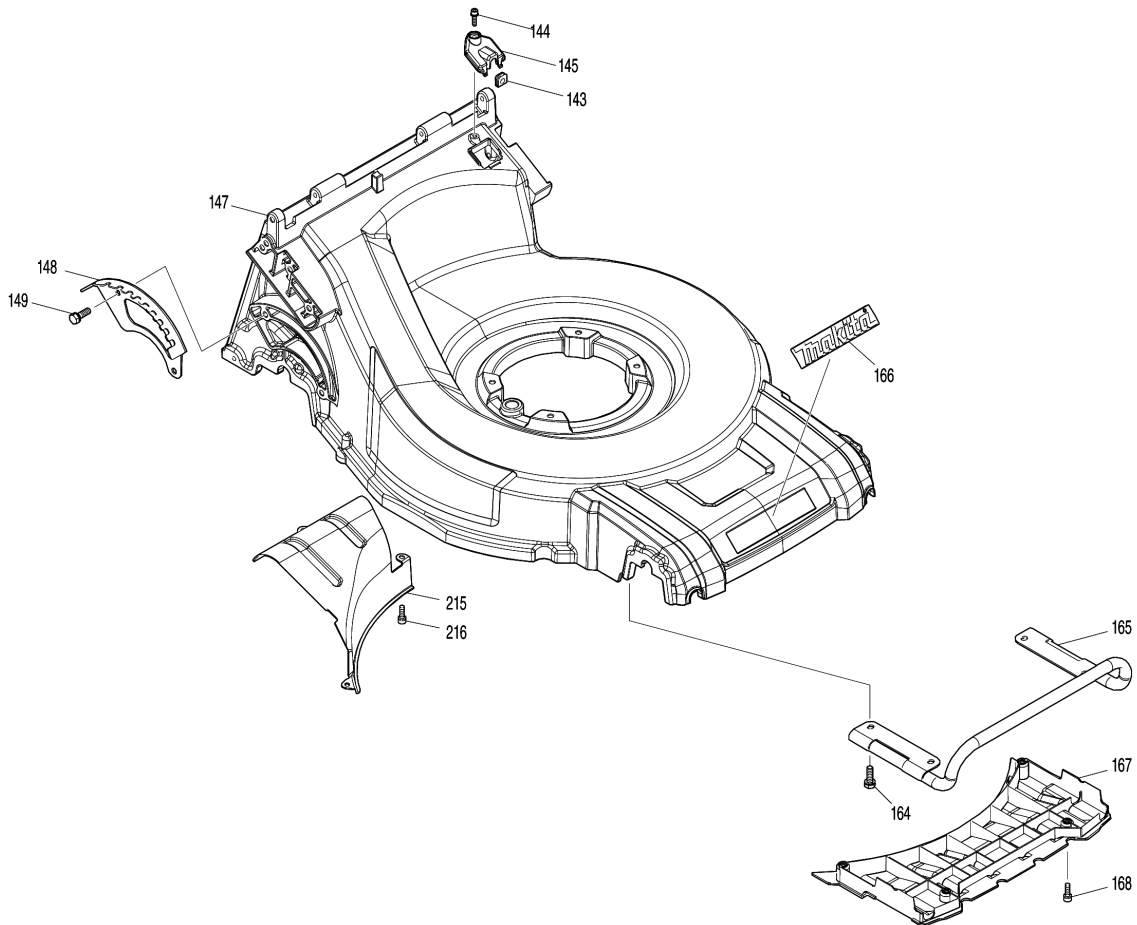

Model No.DLM537 530MM CORDLESS LAWN MOWER