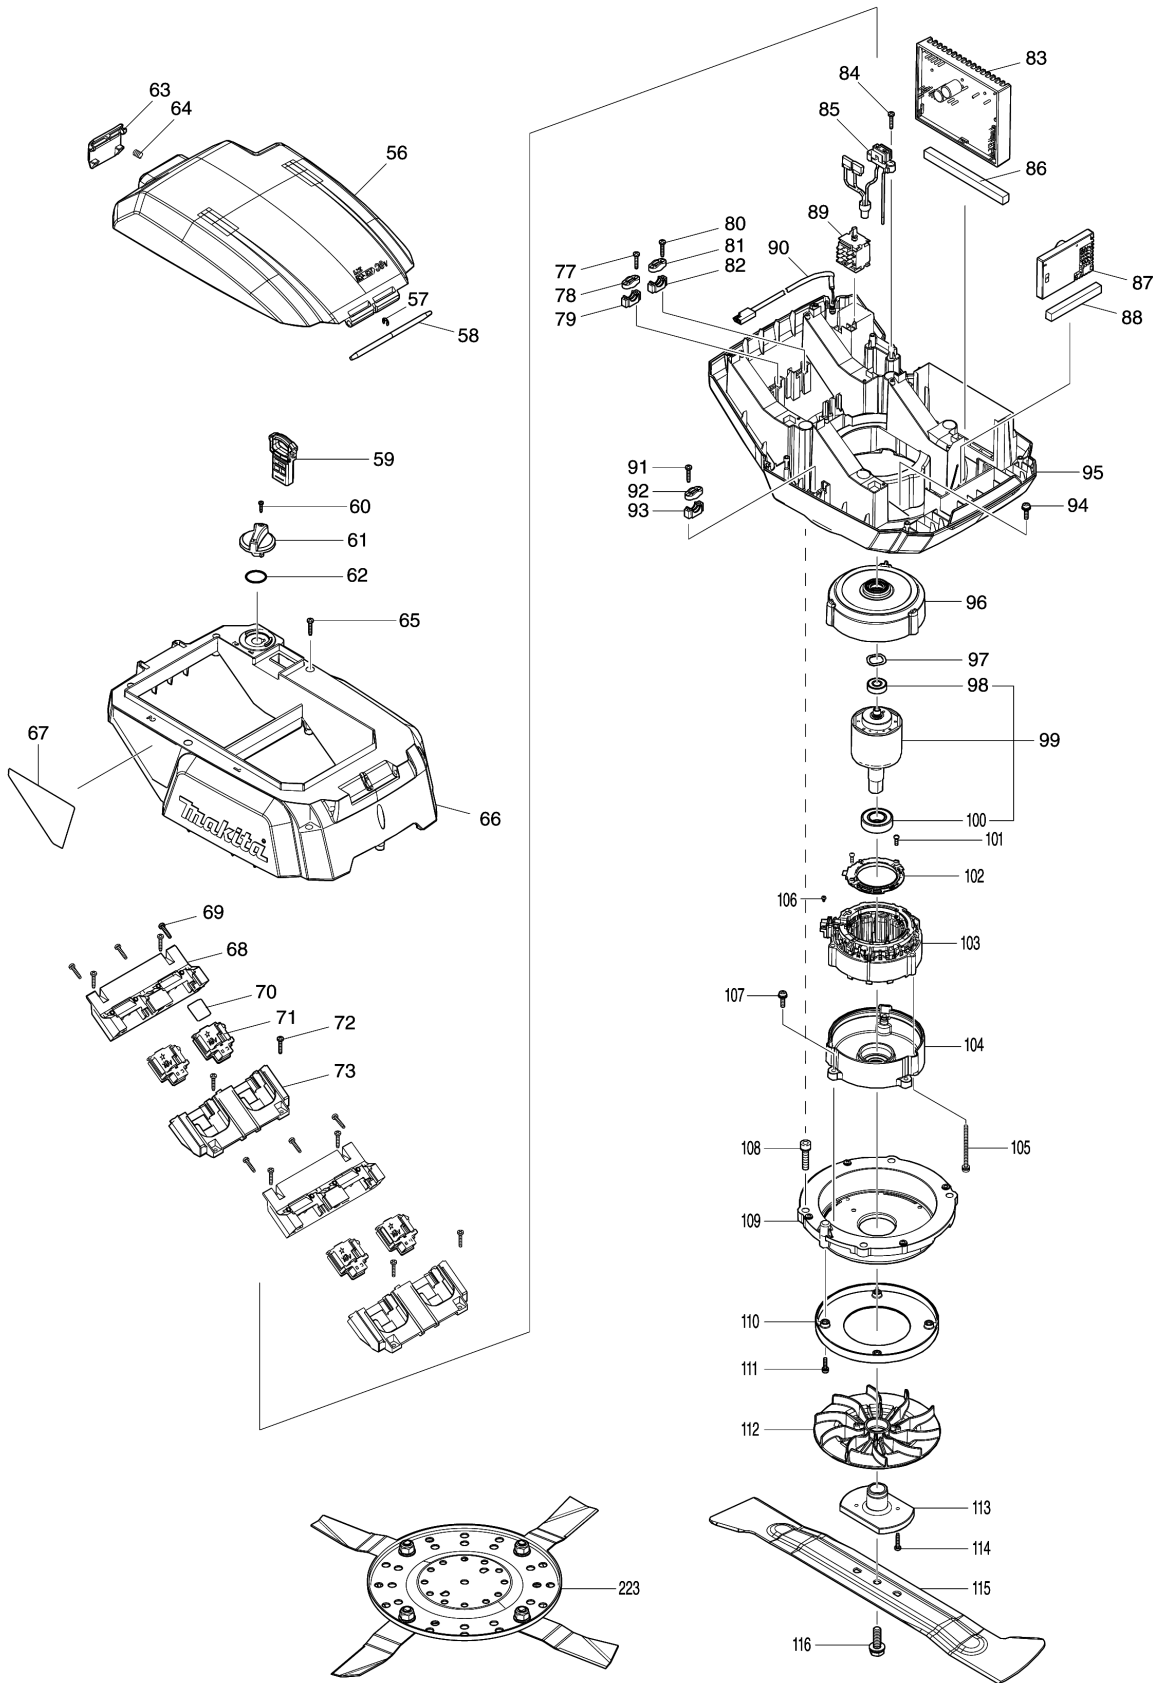

Model No.DLM537 530MM CORDLESS LAWN MOWER