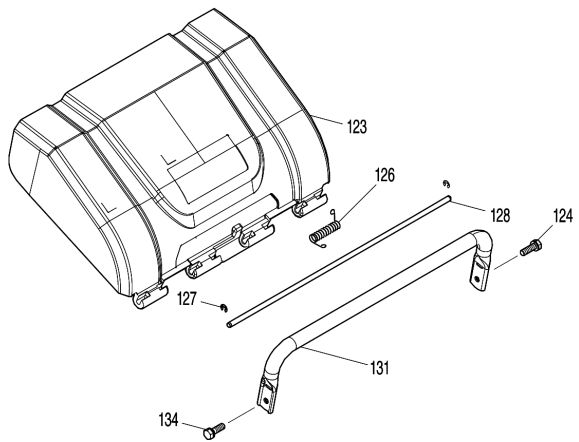

Model No.DLM537 530MM CORDLESS LAWN MOWER