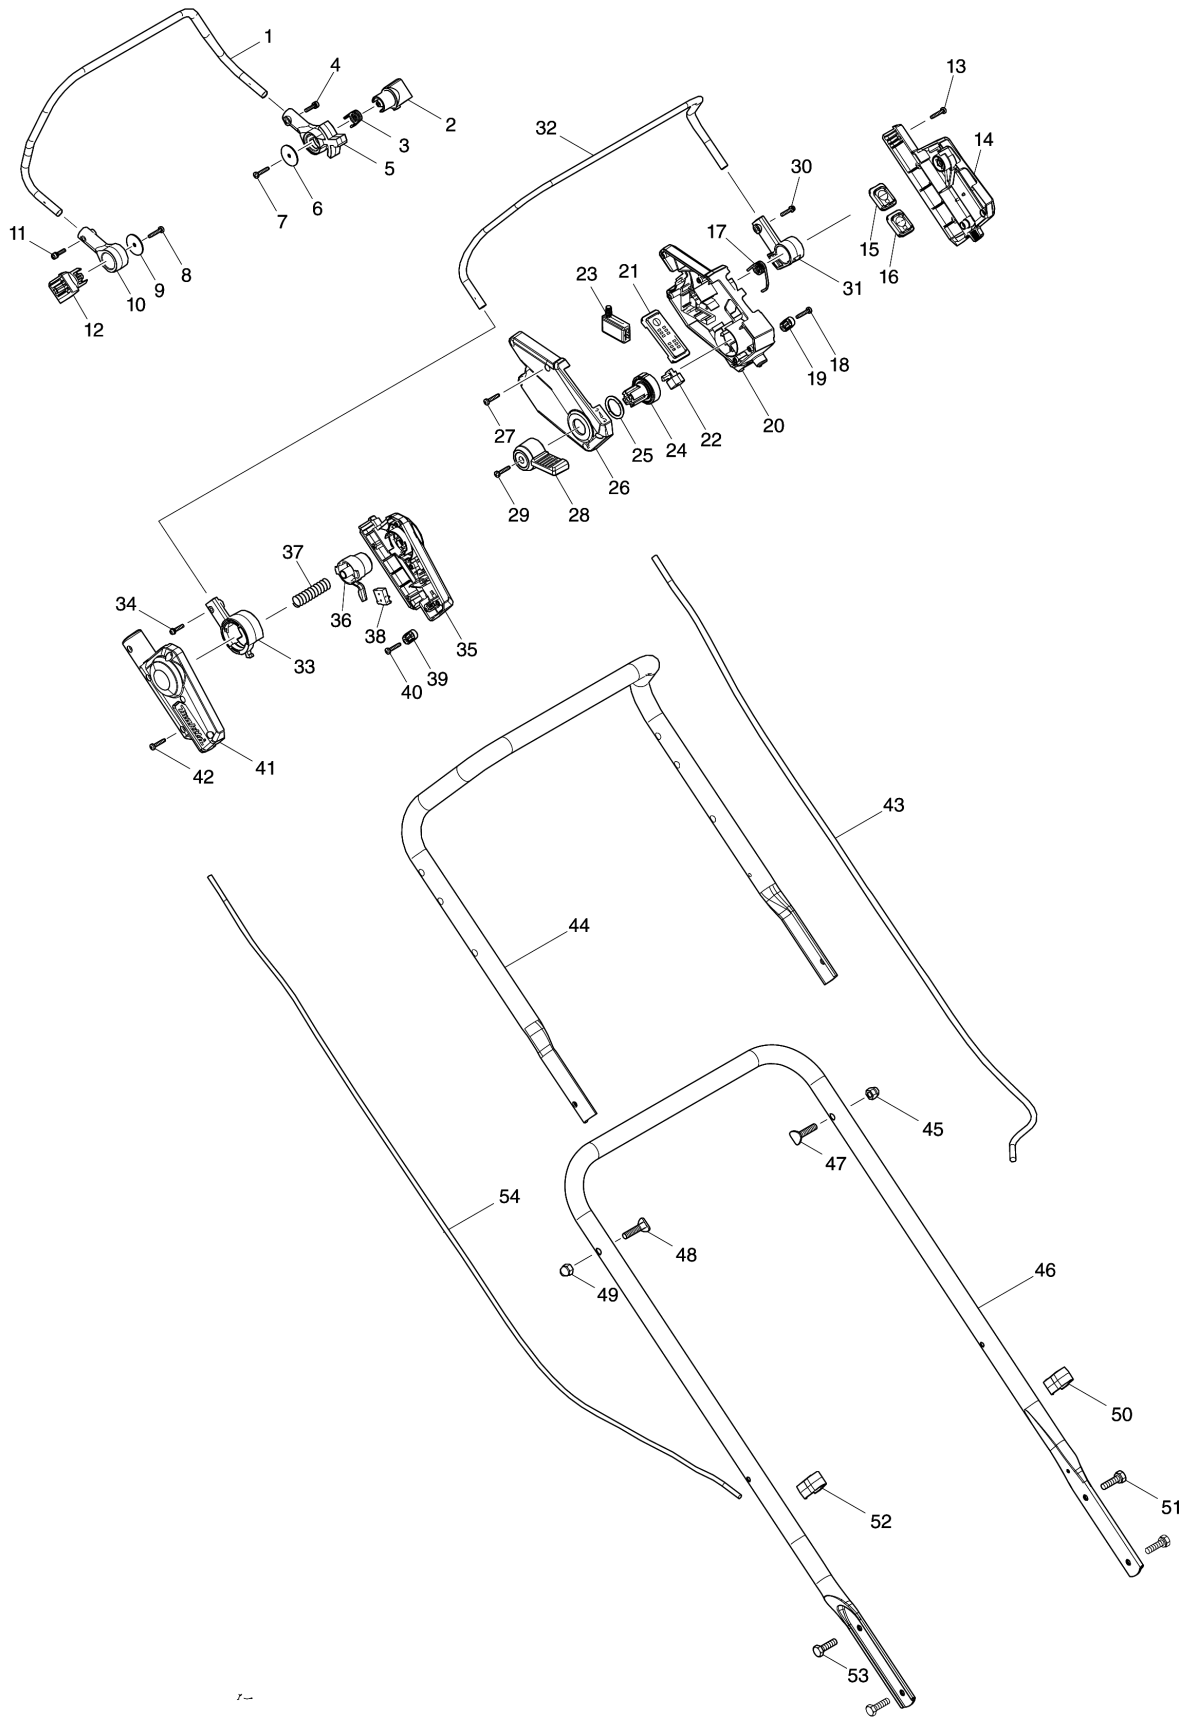

Model No.DLM537 530MM CORDLESS LAWN MOWER