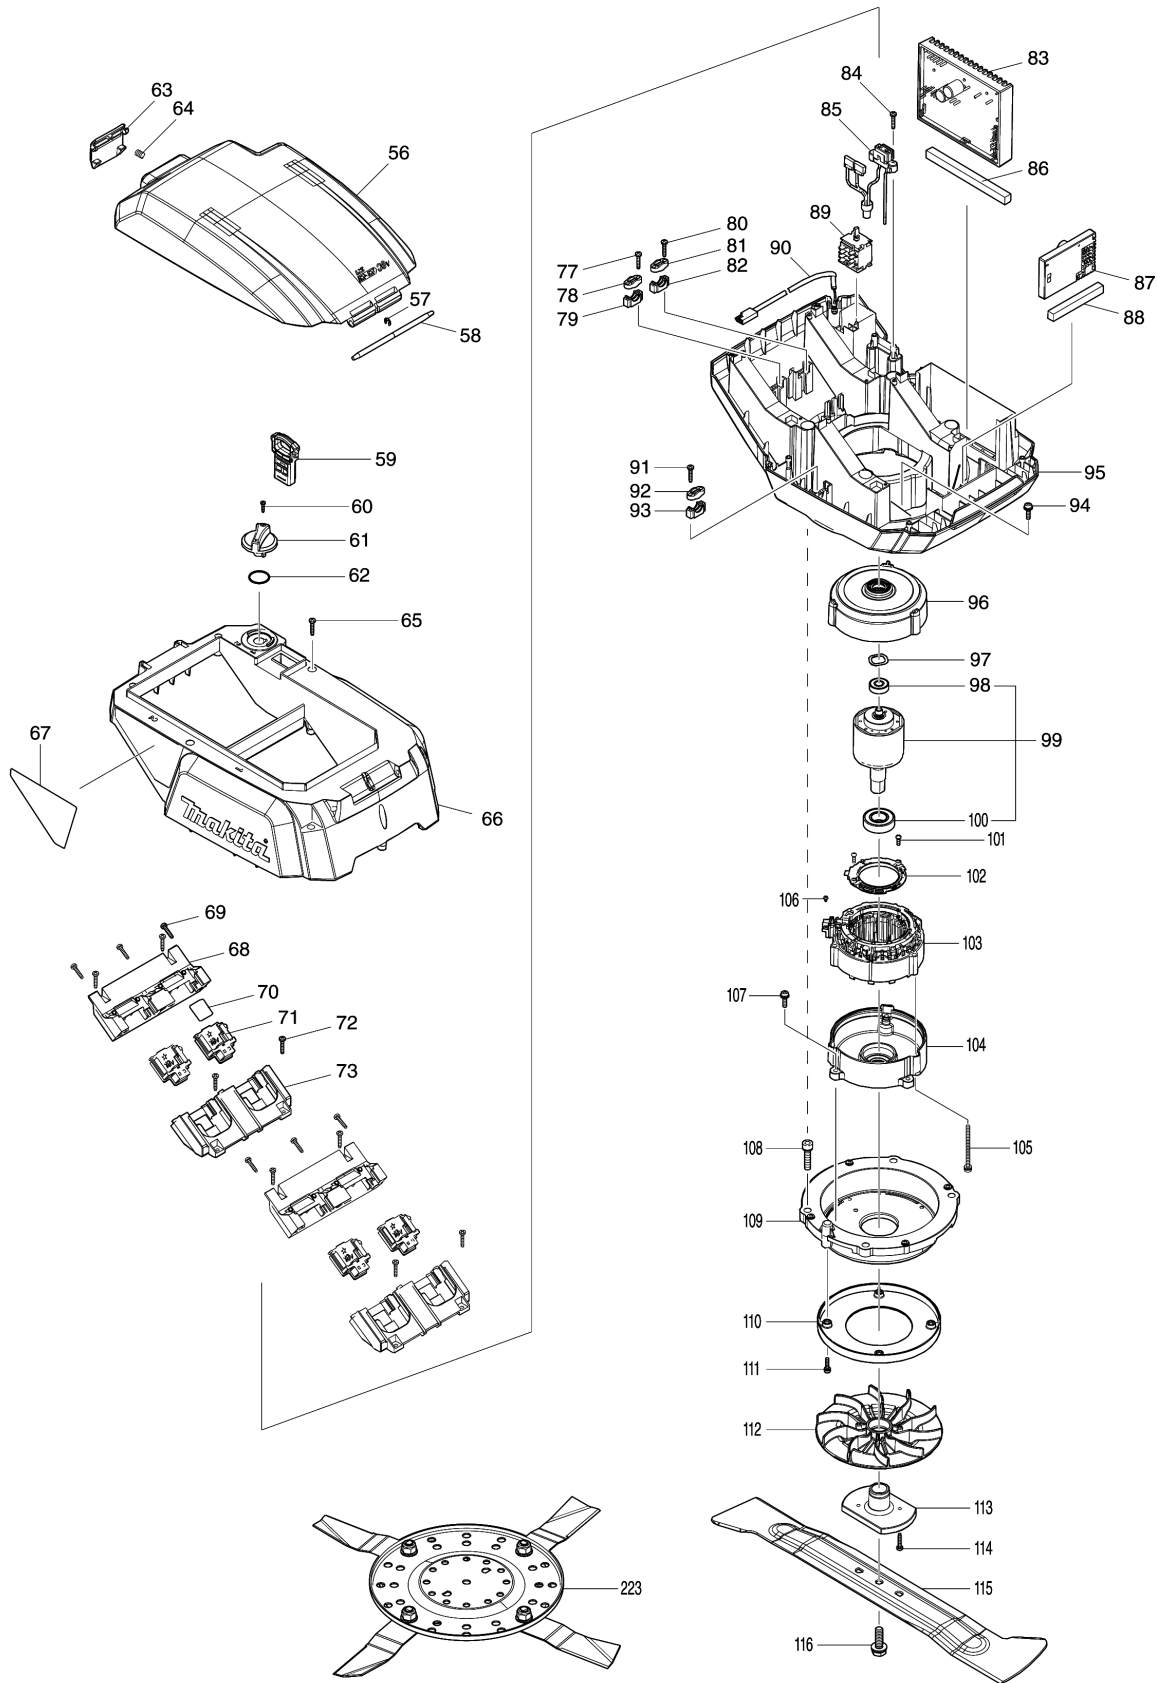

Model No.DLM533 530MM CORDLESS LAWN MOWER