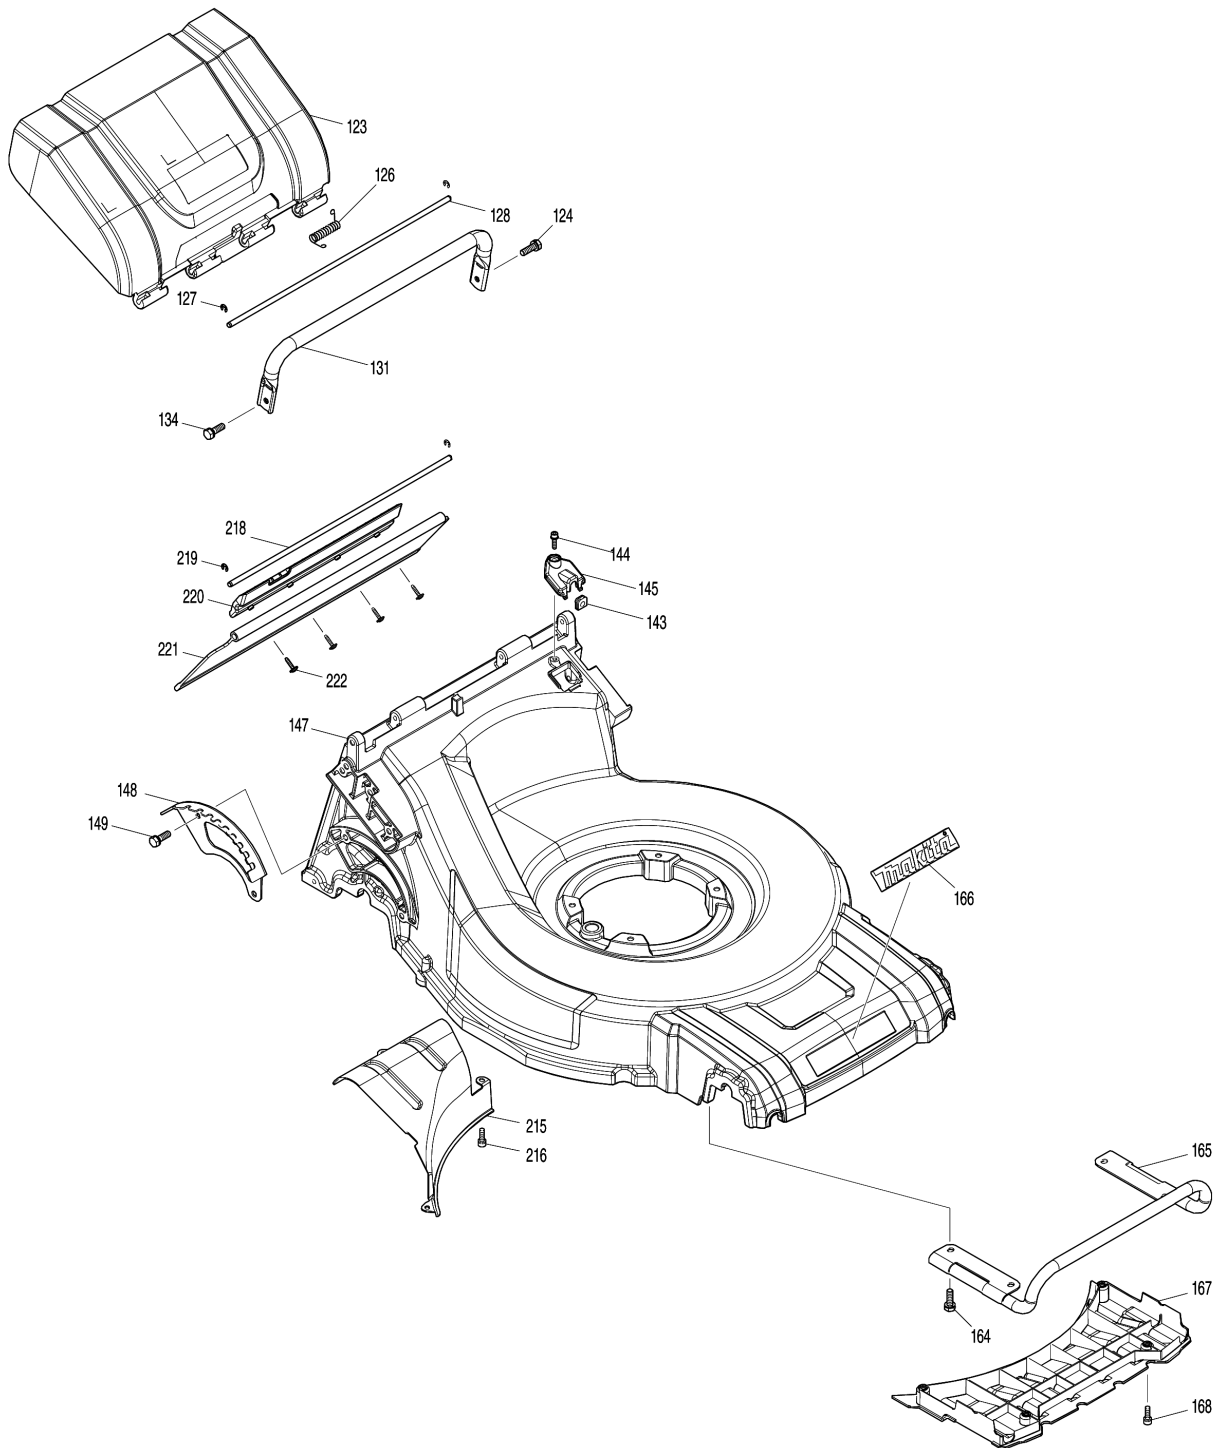

Model No.DLM533 530MM CORDLESS LAWN MOWER