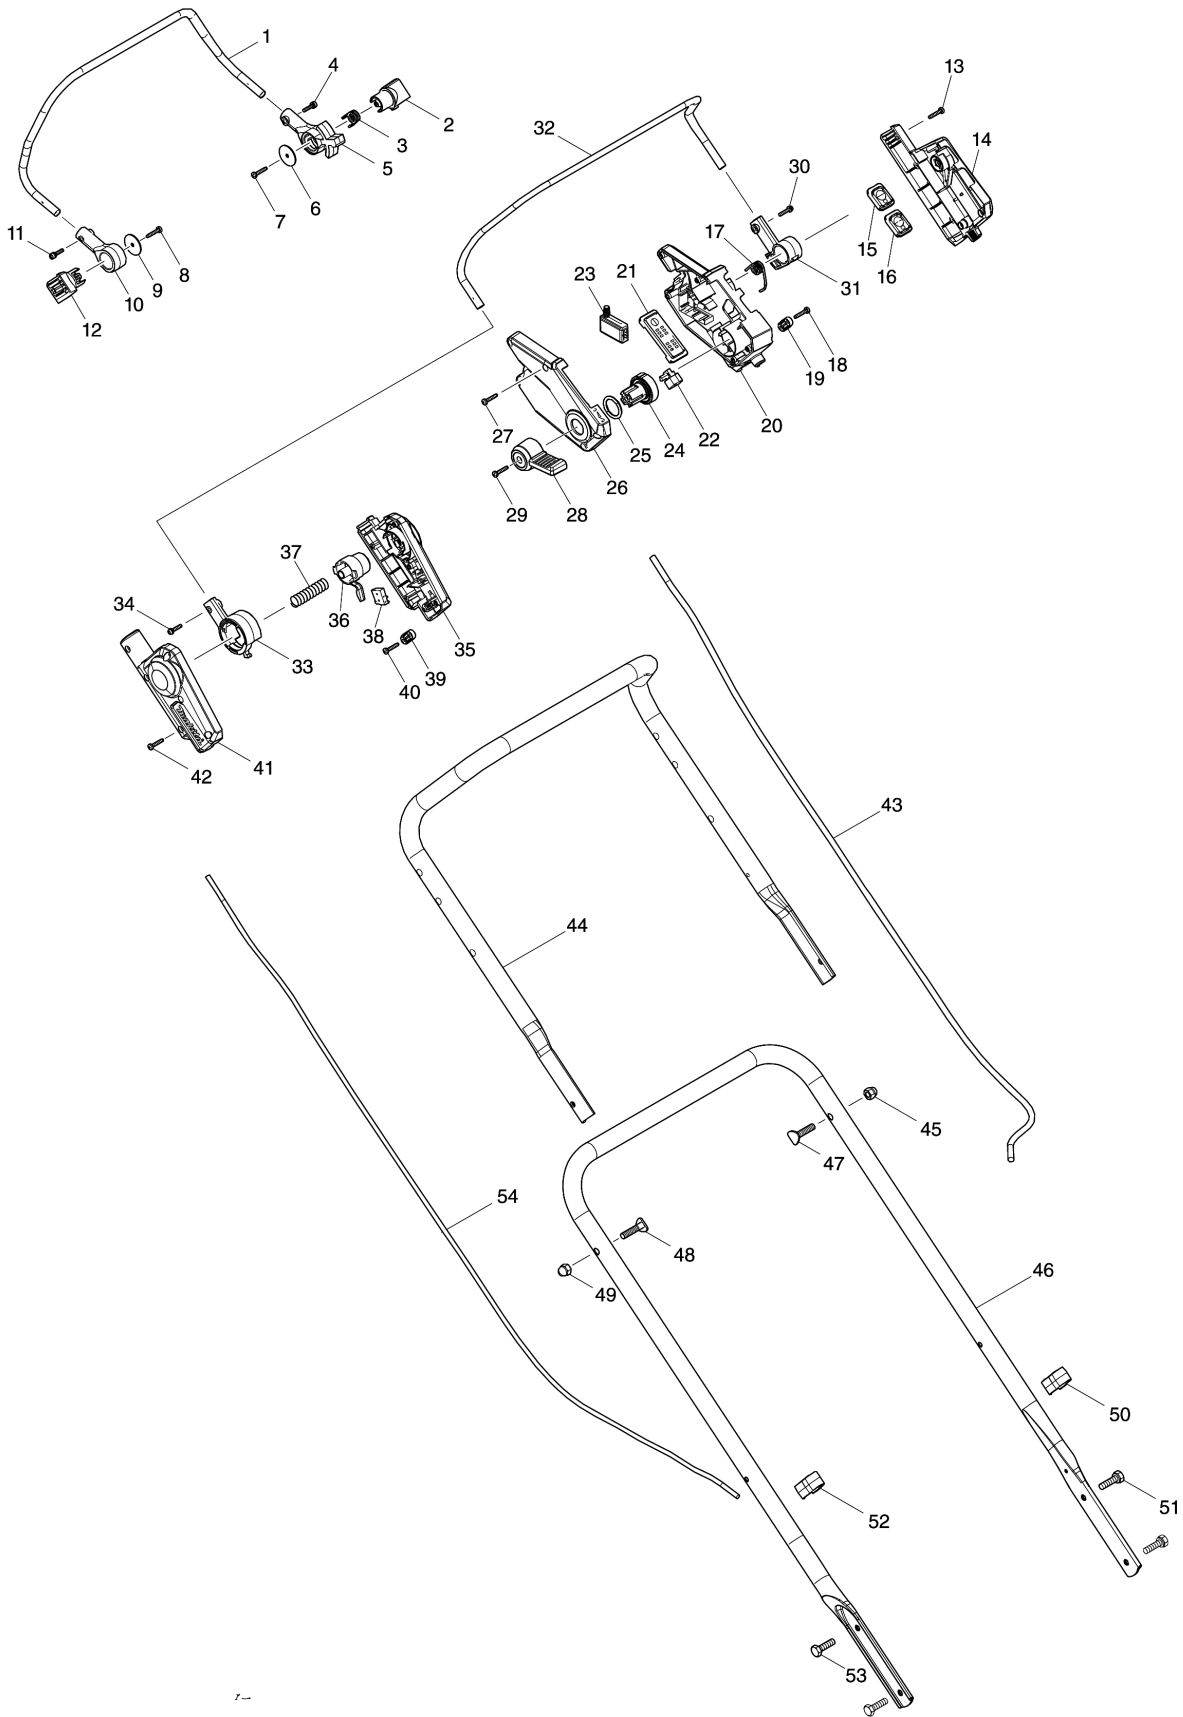

Model No.DLM533 530MM CORDLESS LAWN MOWER

r--