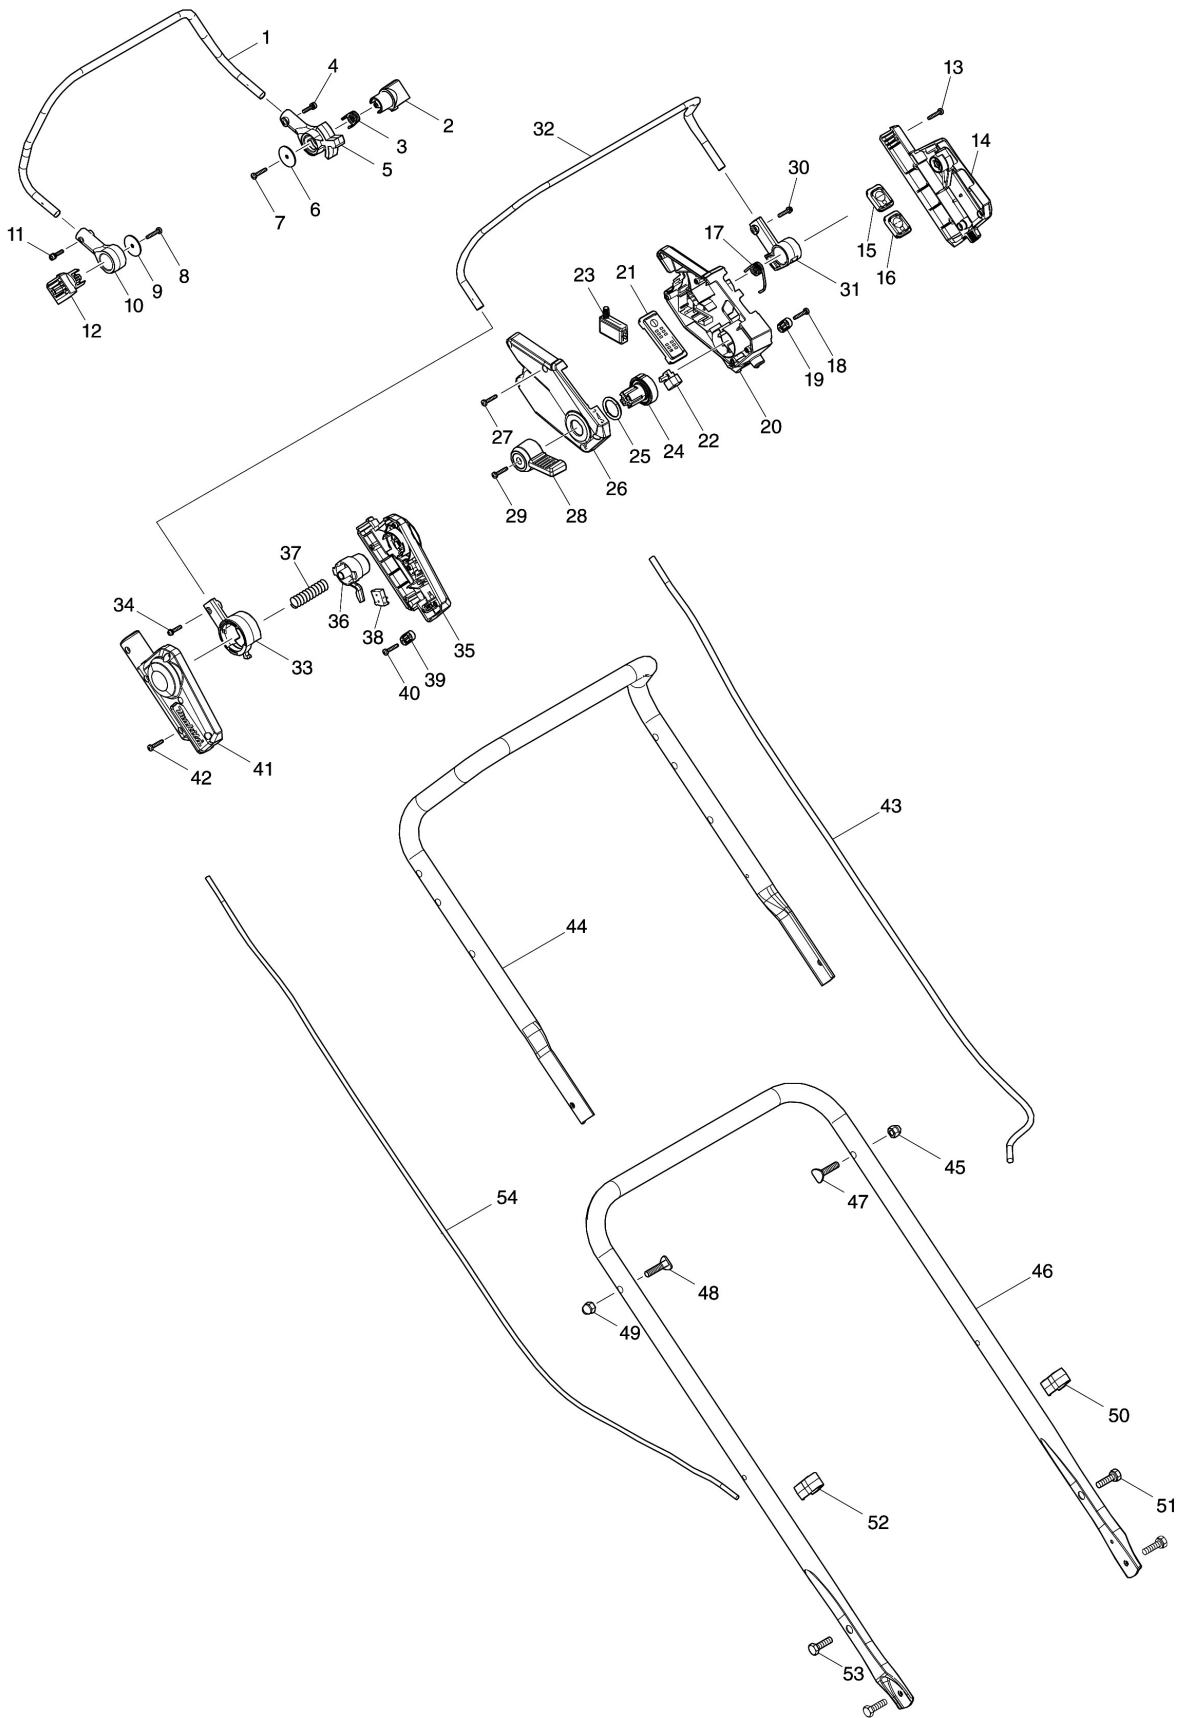

Model No.DLM532 530MM CORDLESS LAWN MOWER