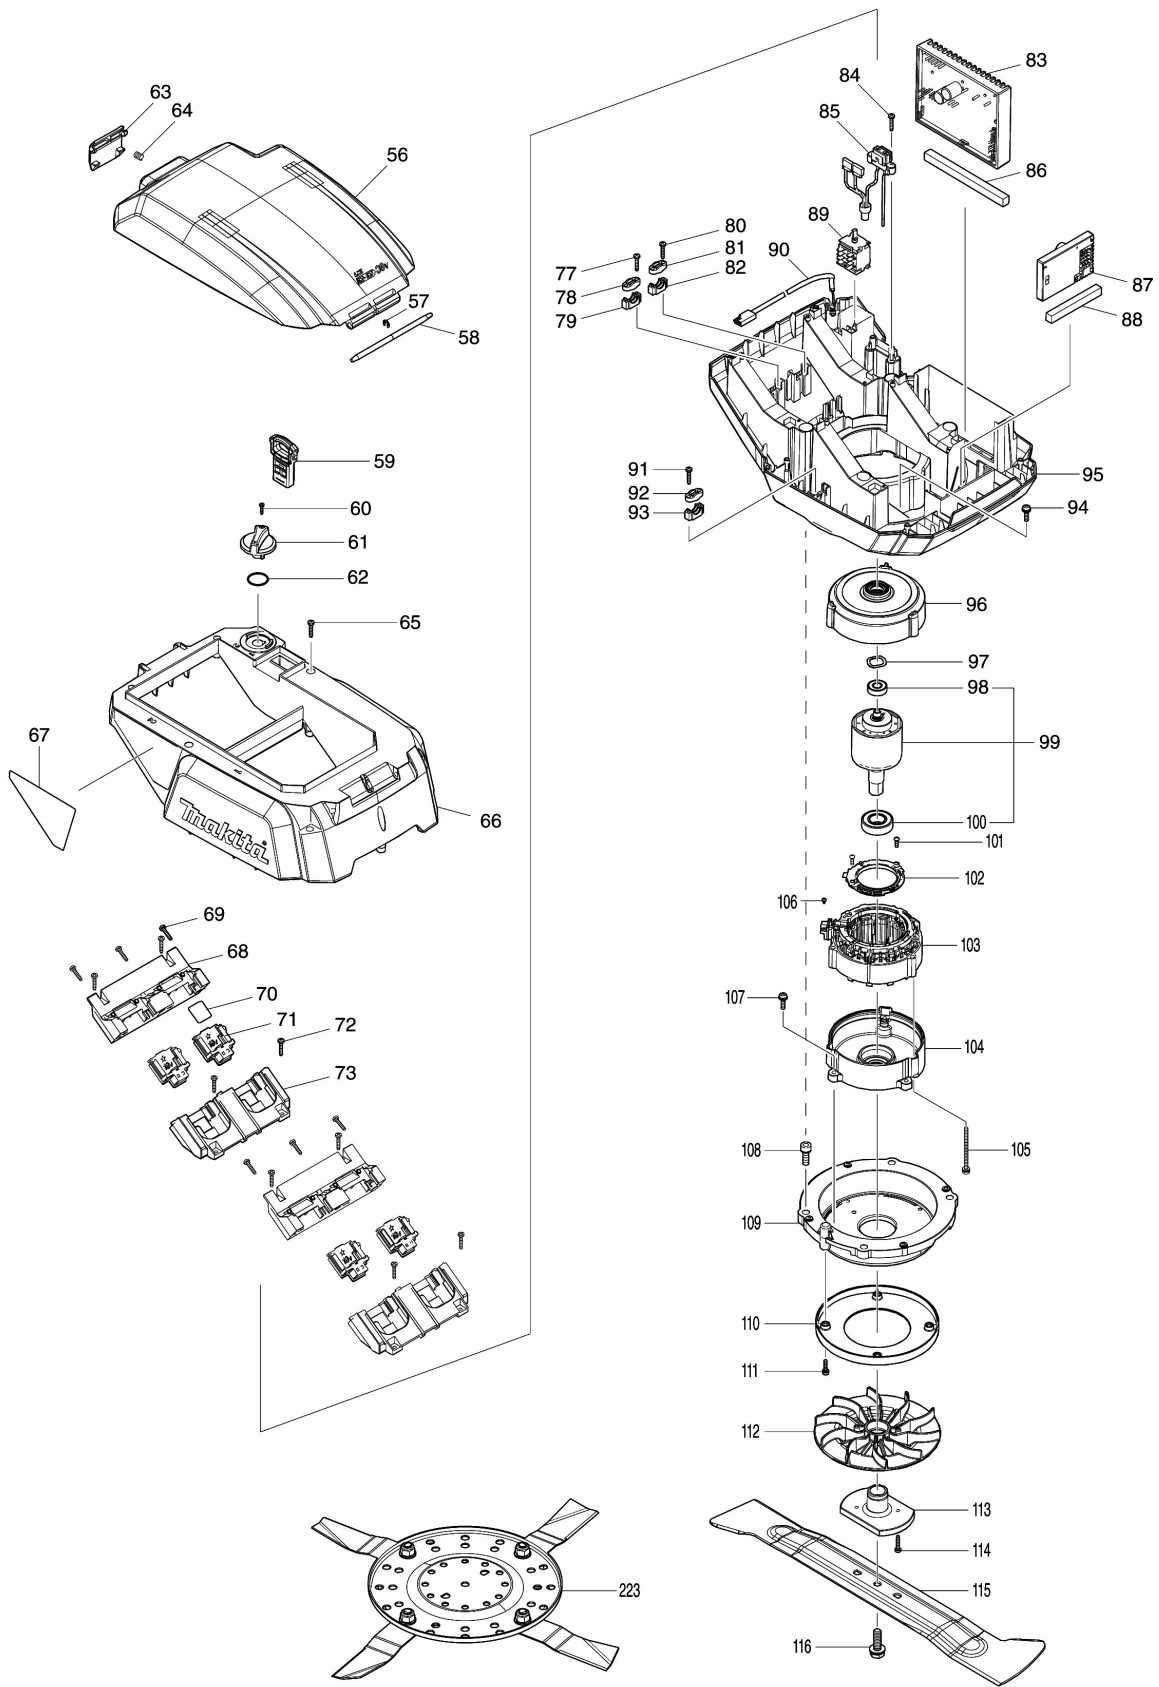

Model No.DLM532 530MM CORDLESS LAWN MOWER