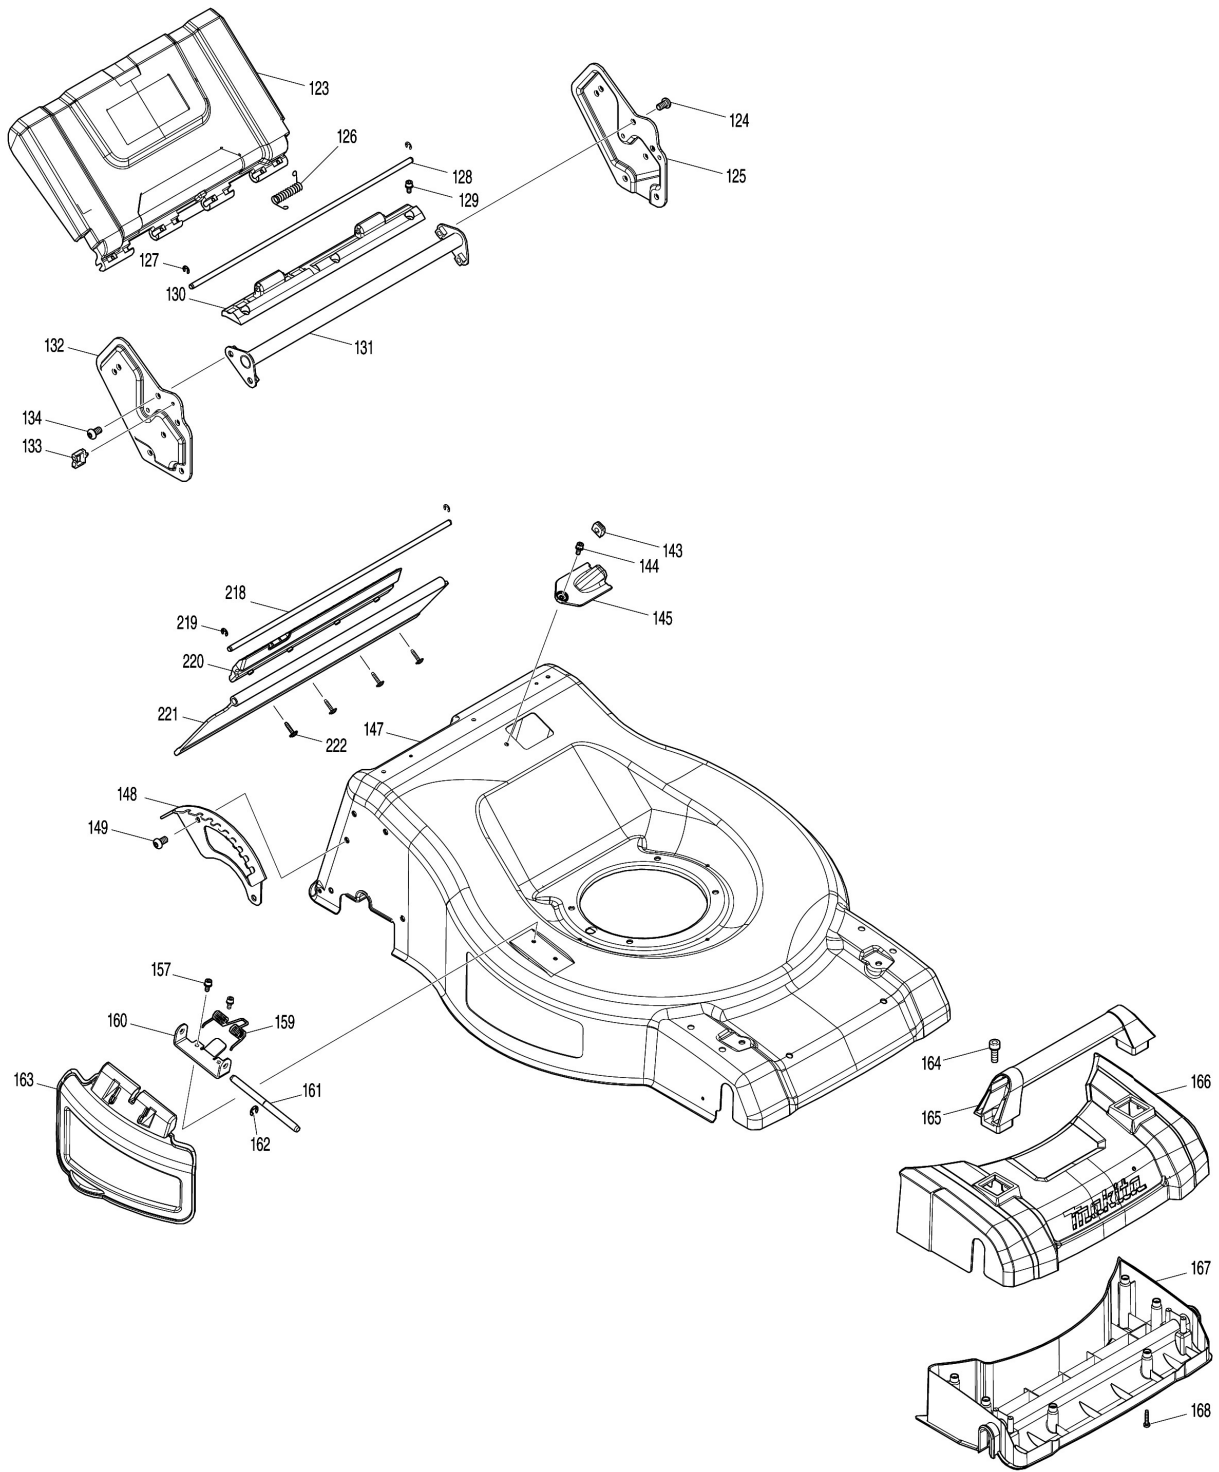

Model No.DLM532 530MM CORDLESS LAWN MOWER