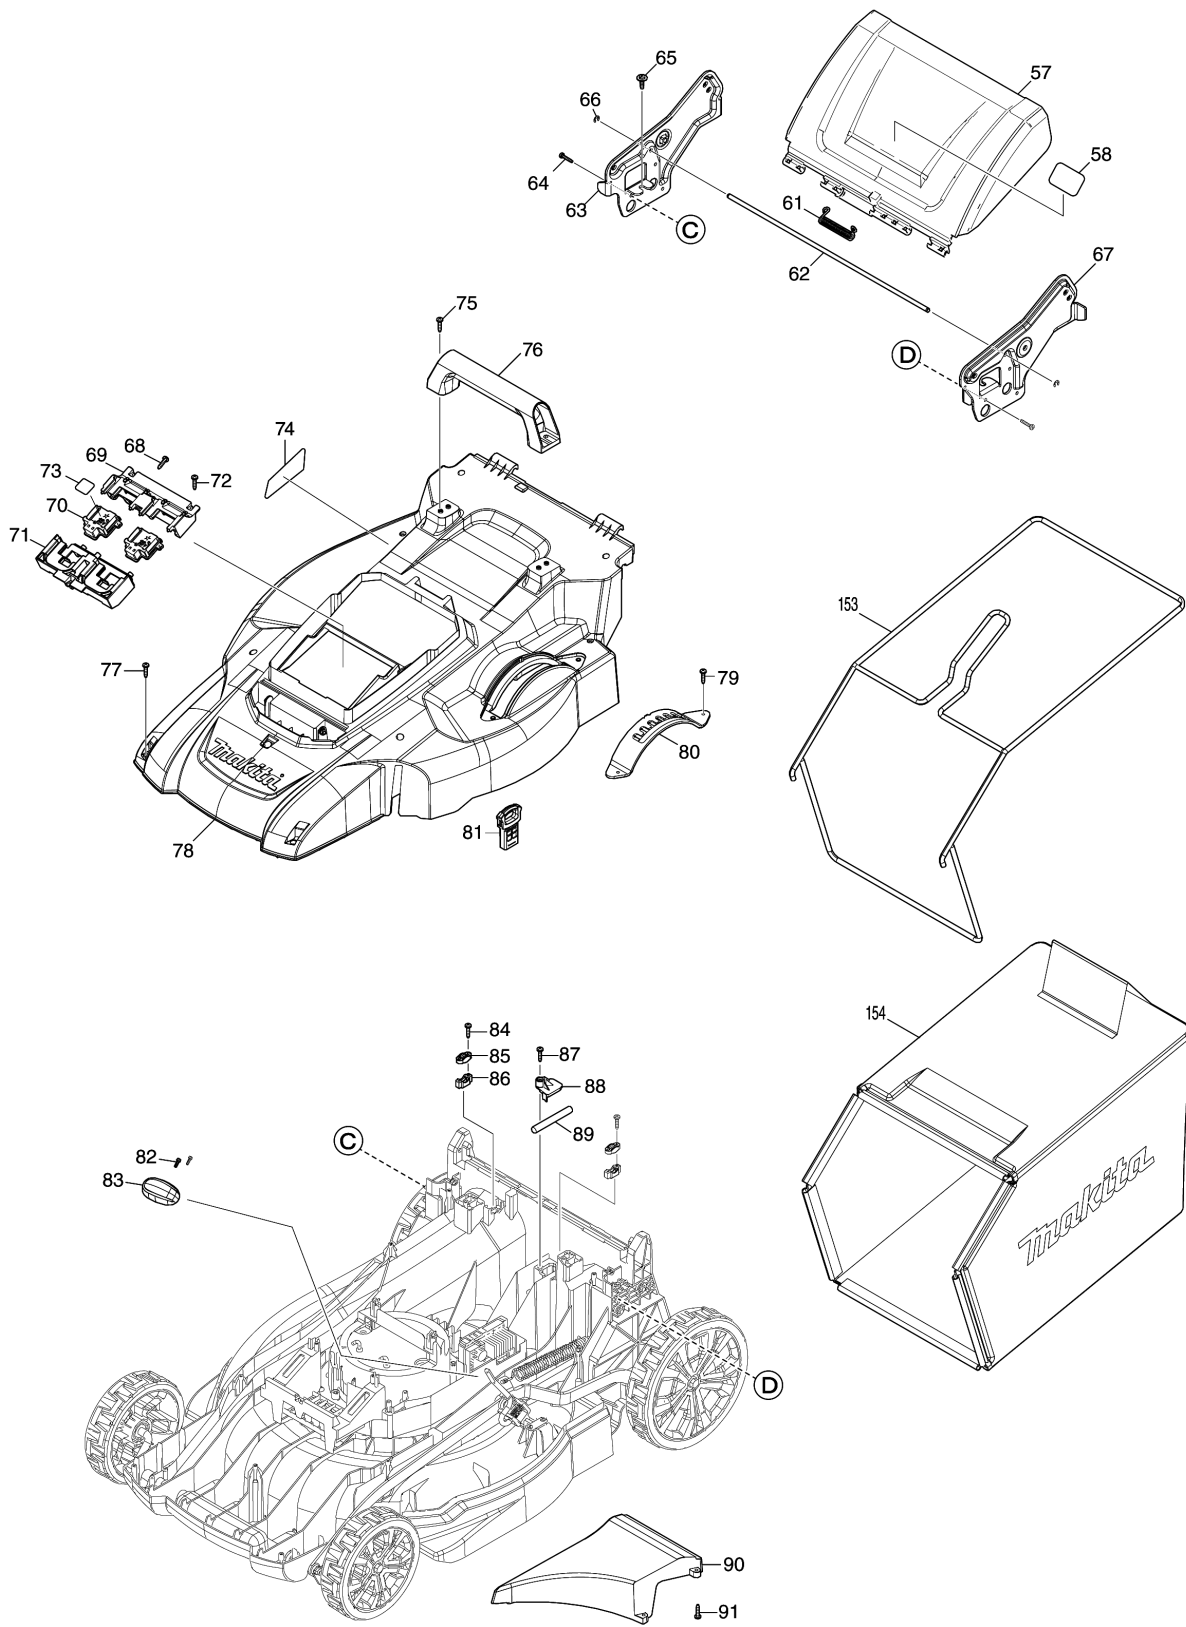

Model No.DLM481 480MM CORDLESS LAWN MOWER