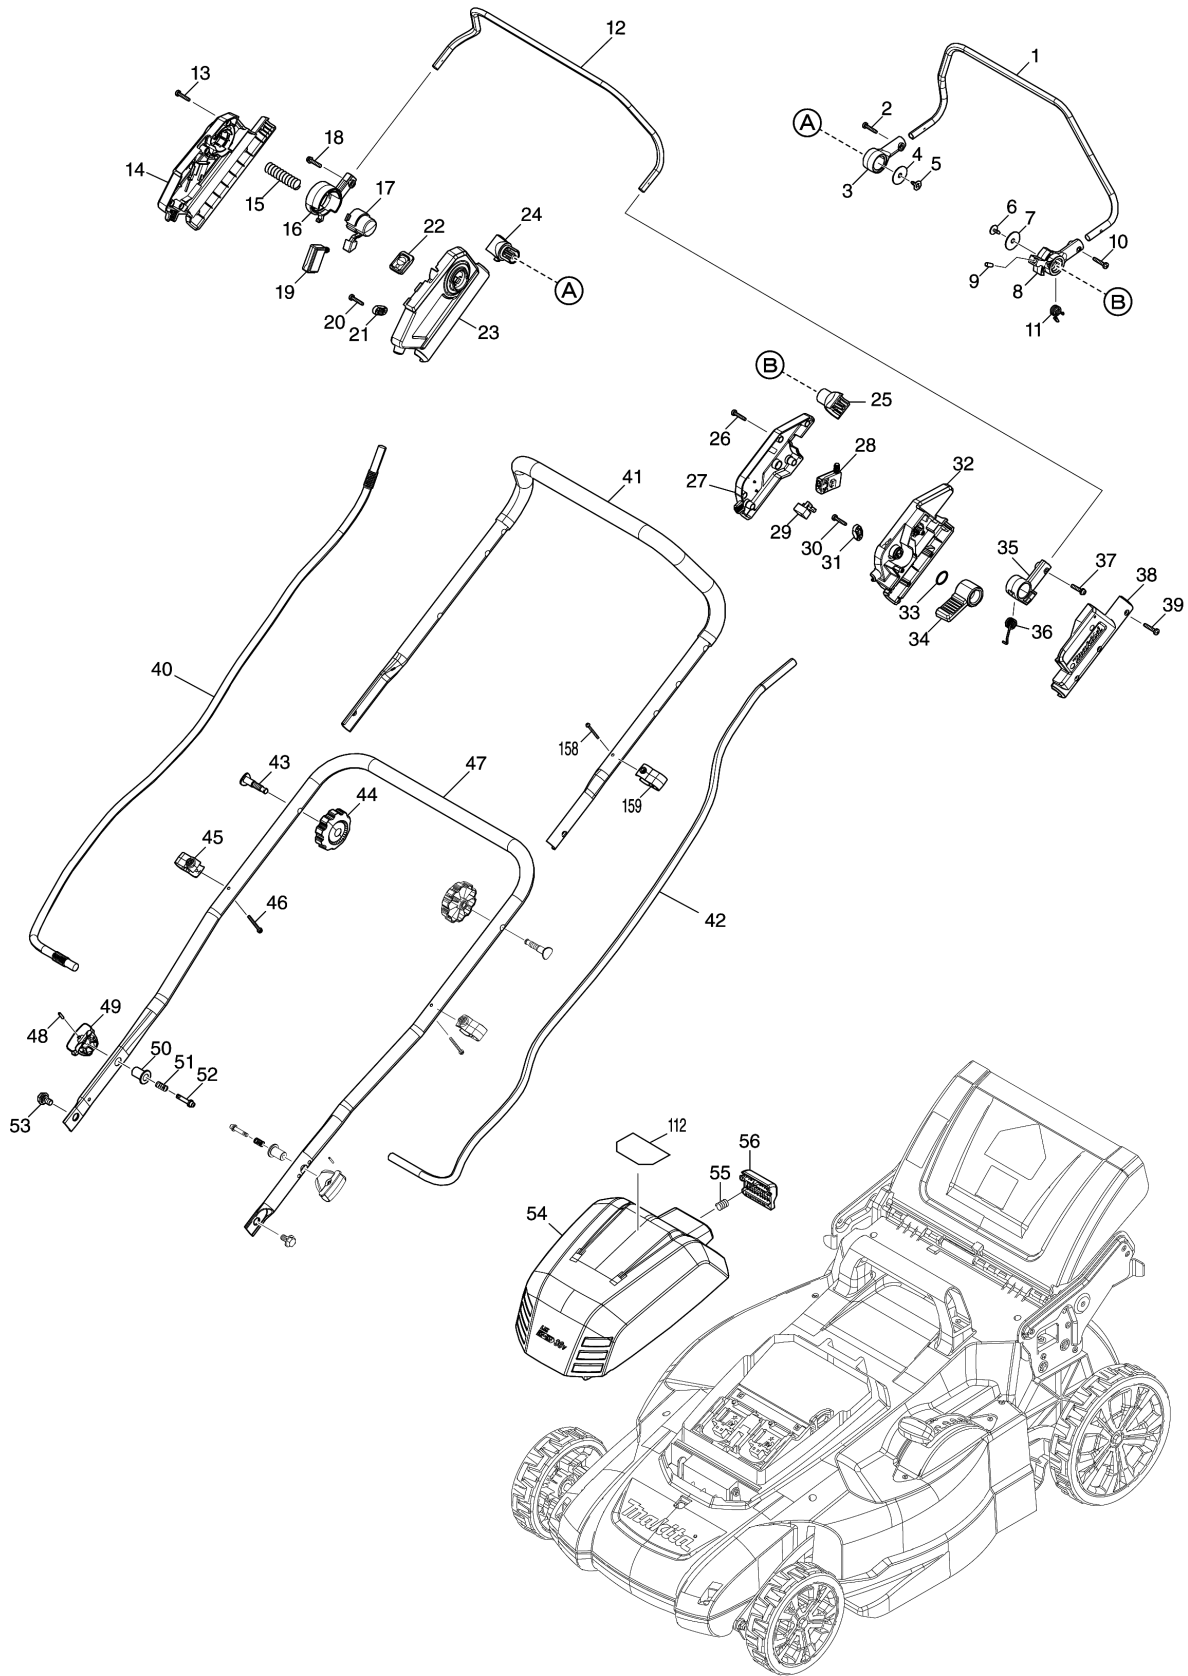

Model No.DLM481 480MM CORDLESS LAWN MOWER