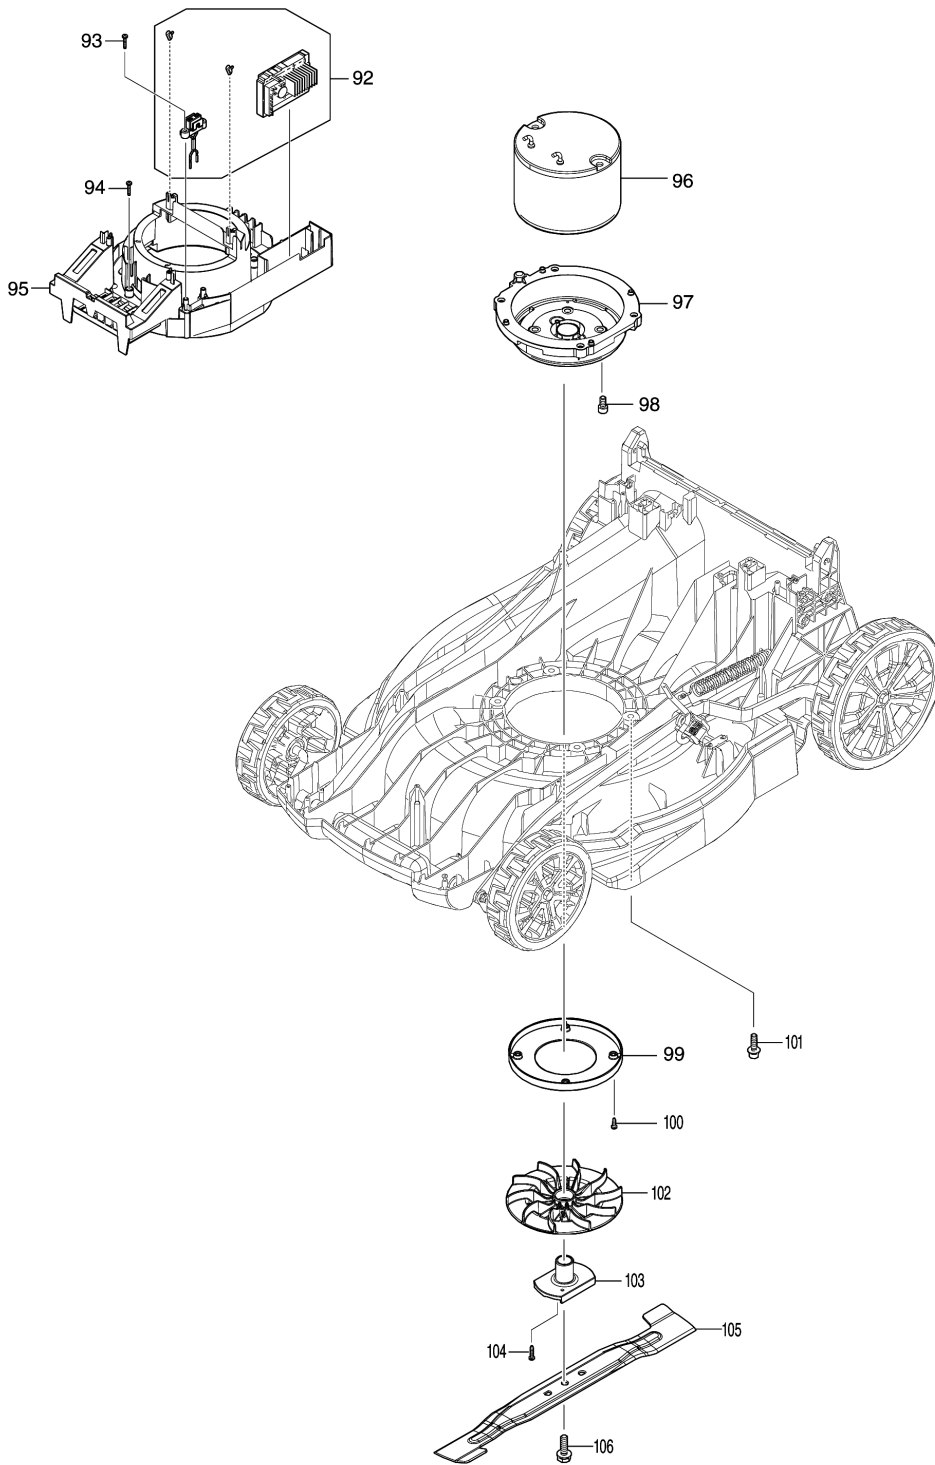

Model No.DLM481 480MM CORDLESS LAWN MOWER