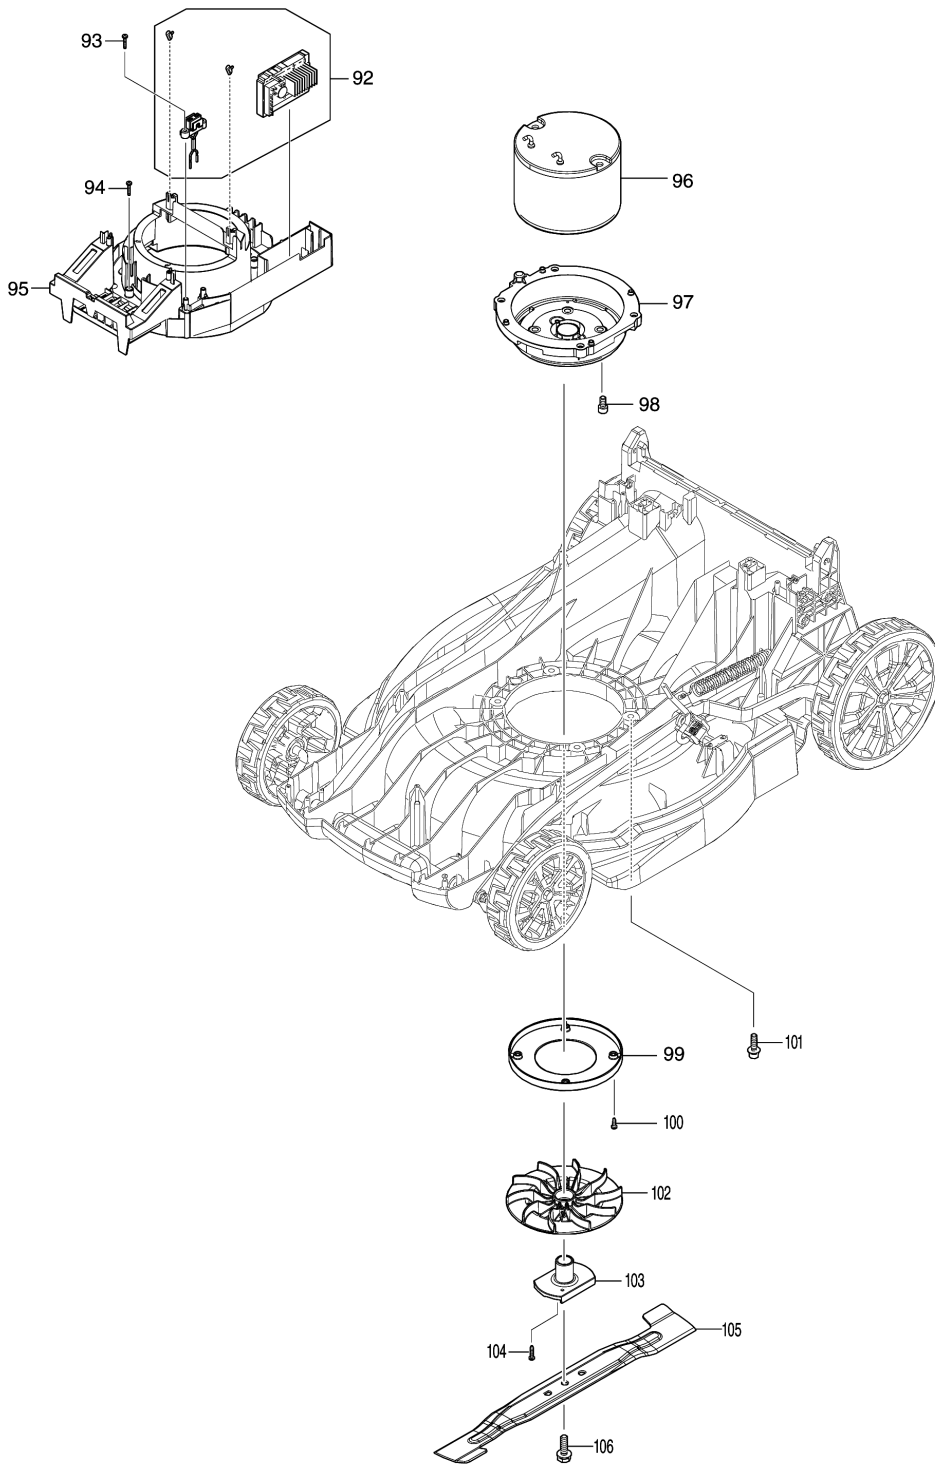

Model No.DLM480 480MM CORDLESS LAWN MOWER