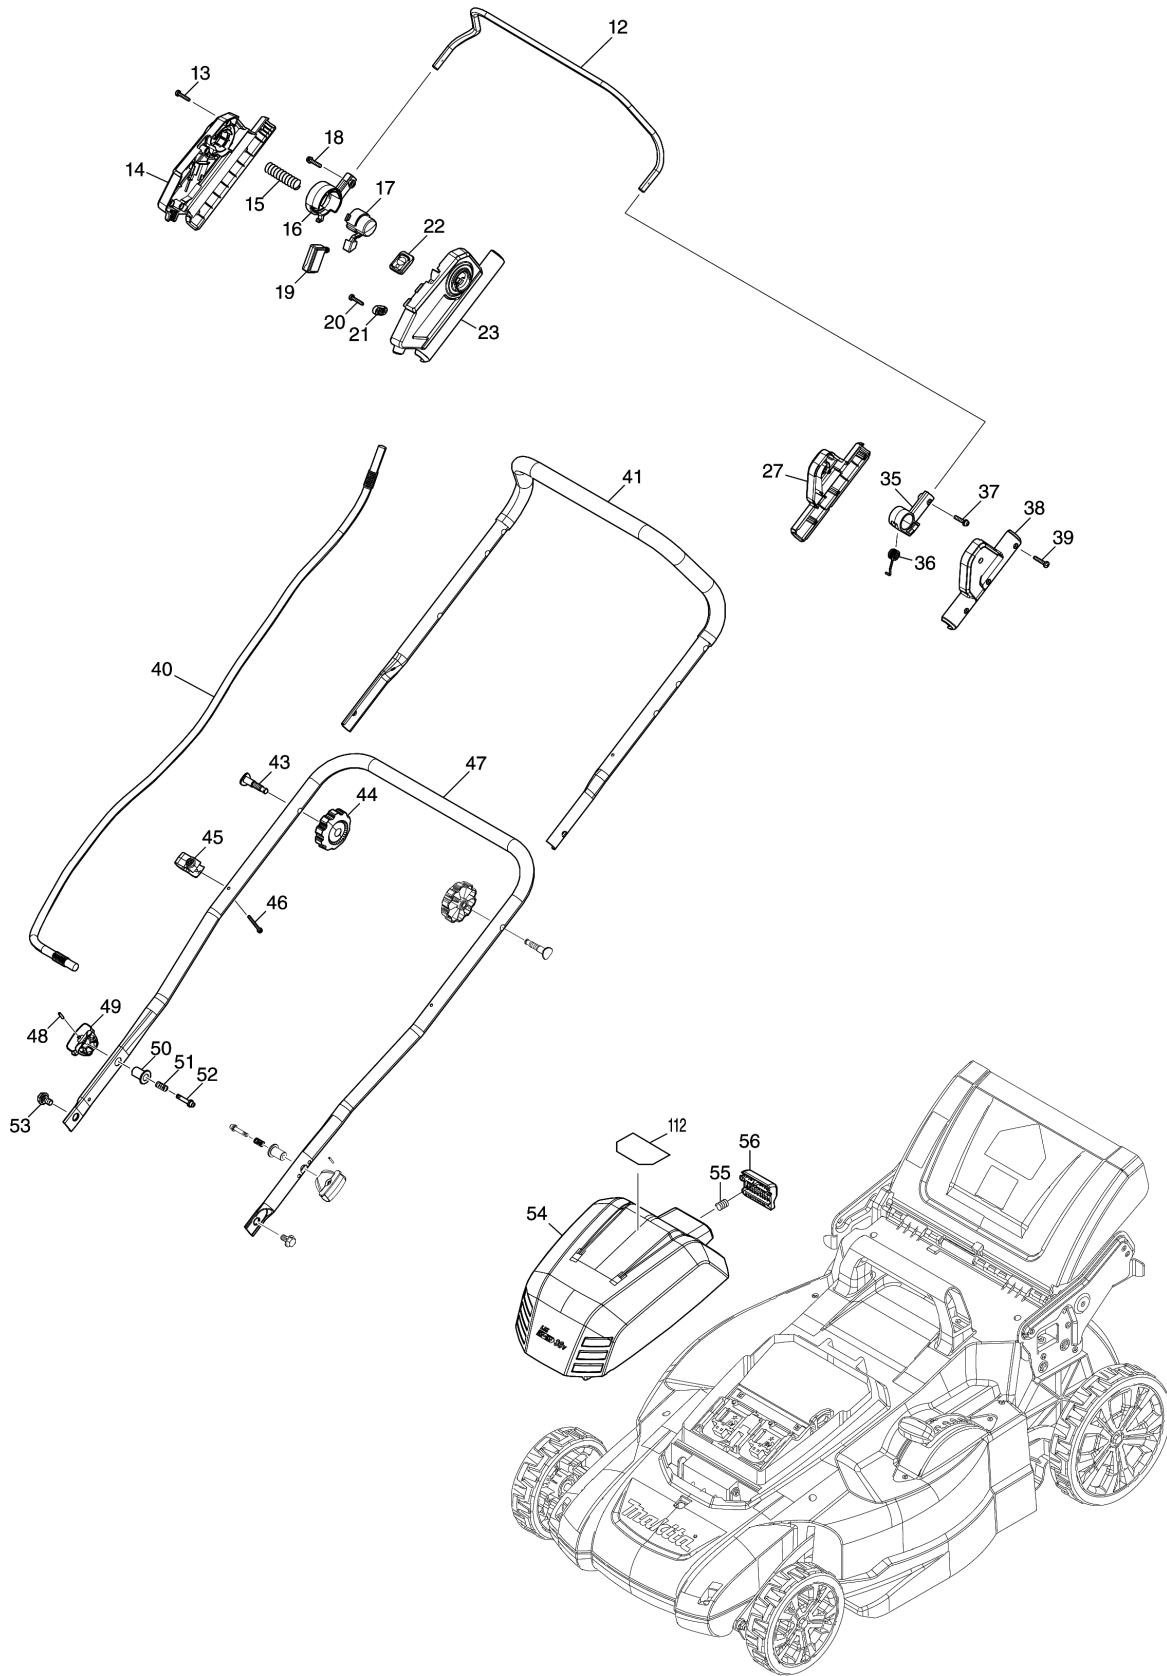

Model No.DLM480 480MM CORDLESS LAWN MOWER