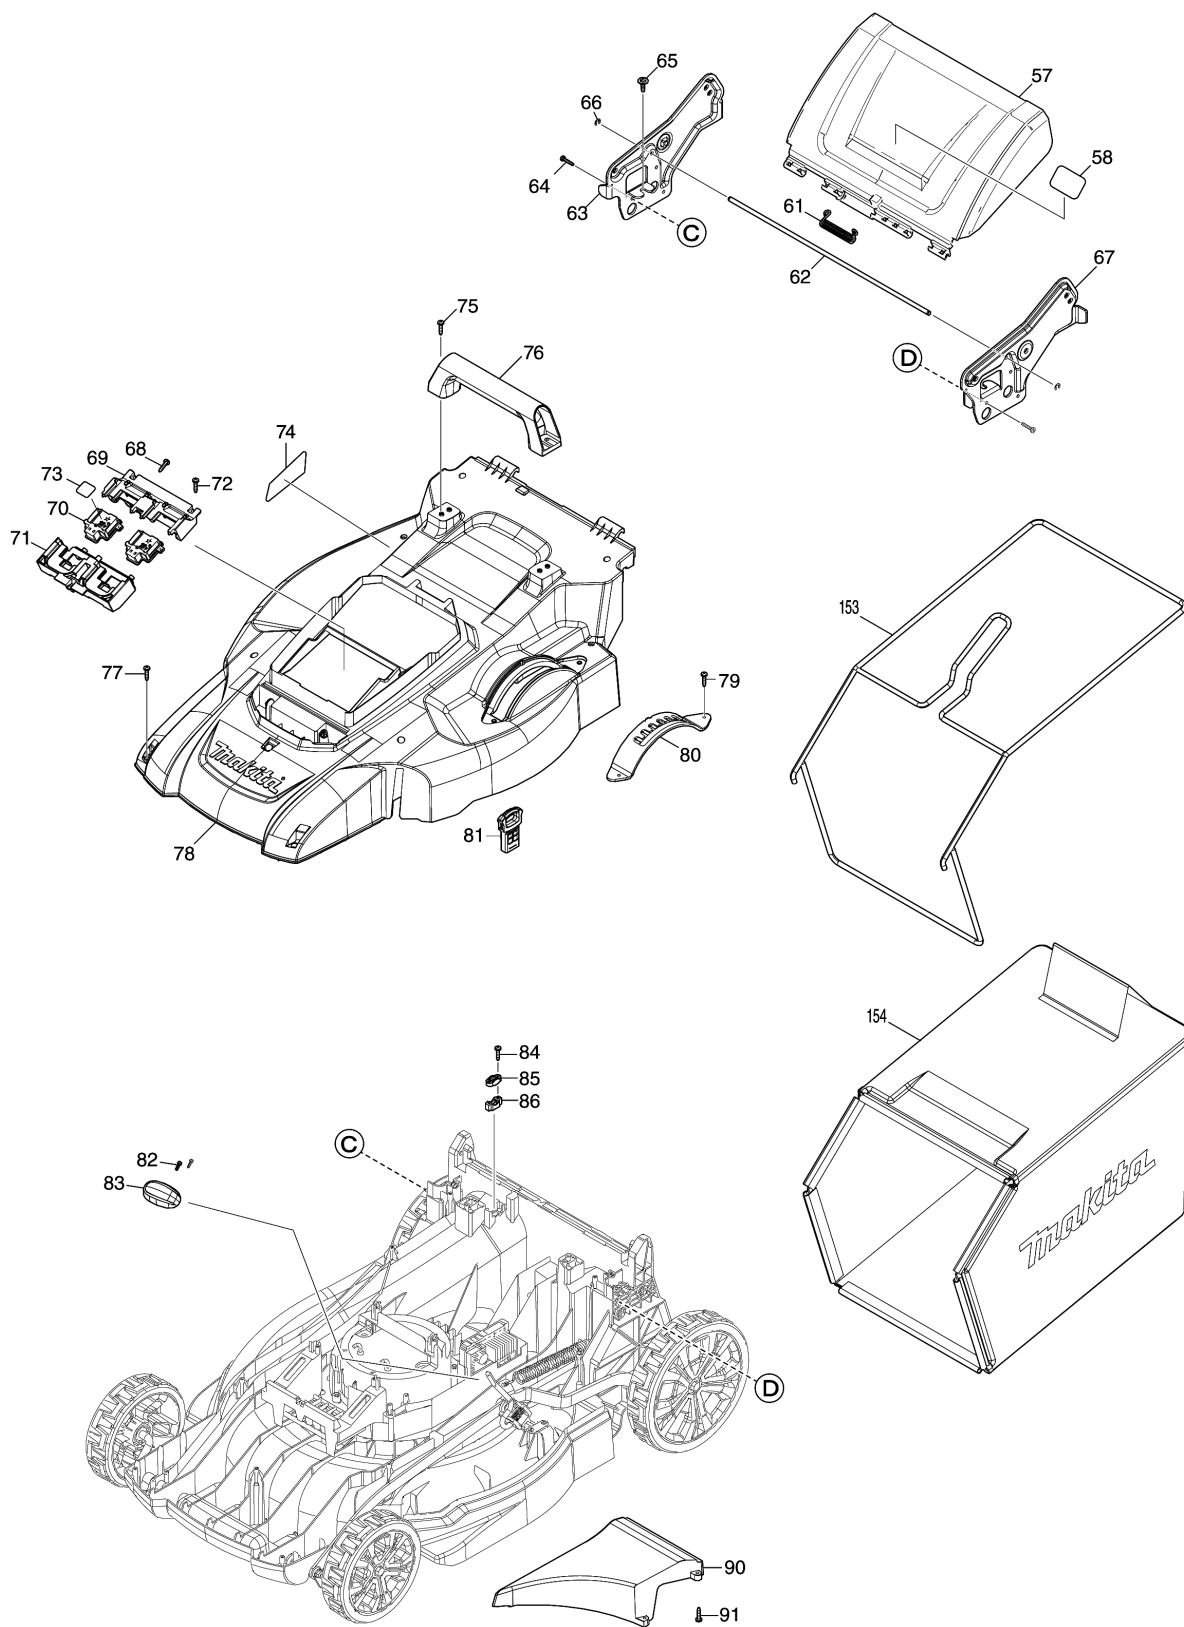

Model No.DLM480 480MM CORDLESS LAWN MOWER