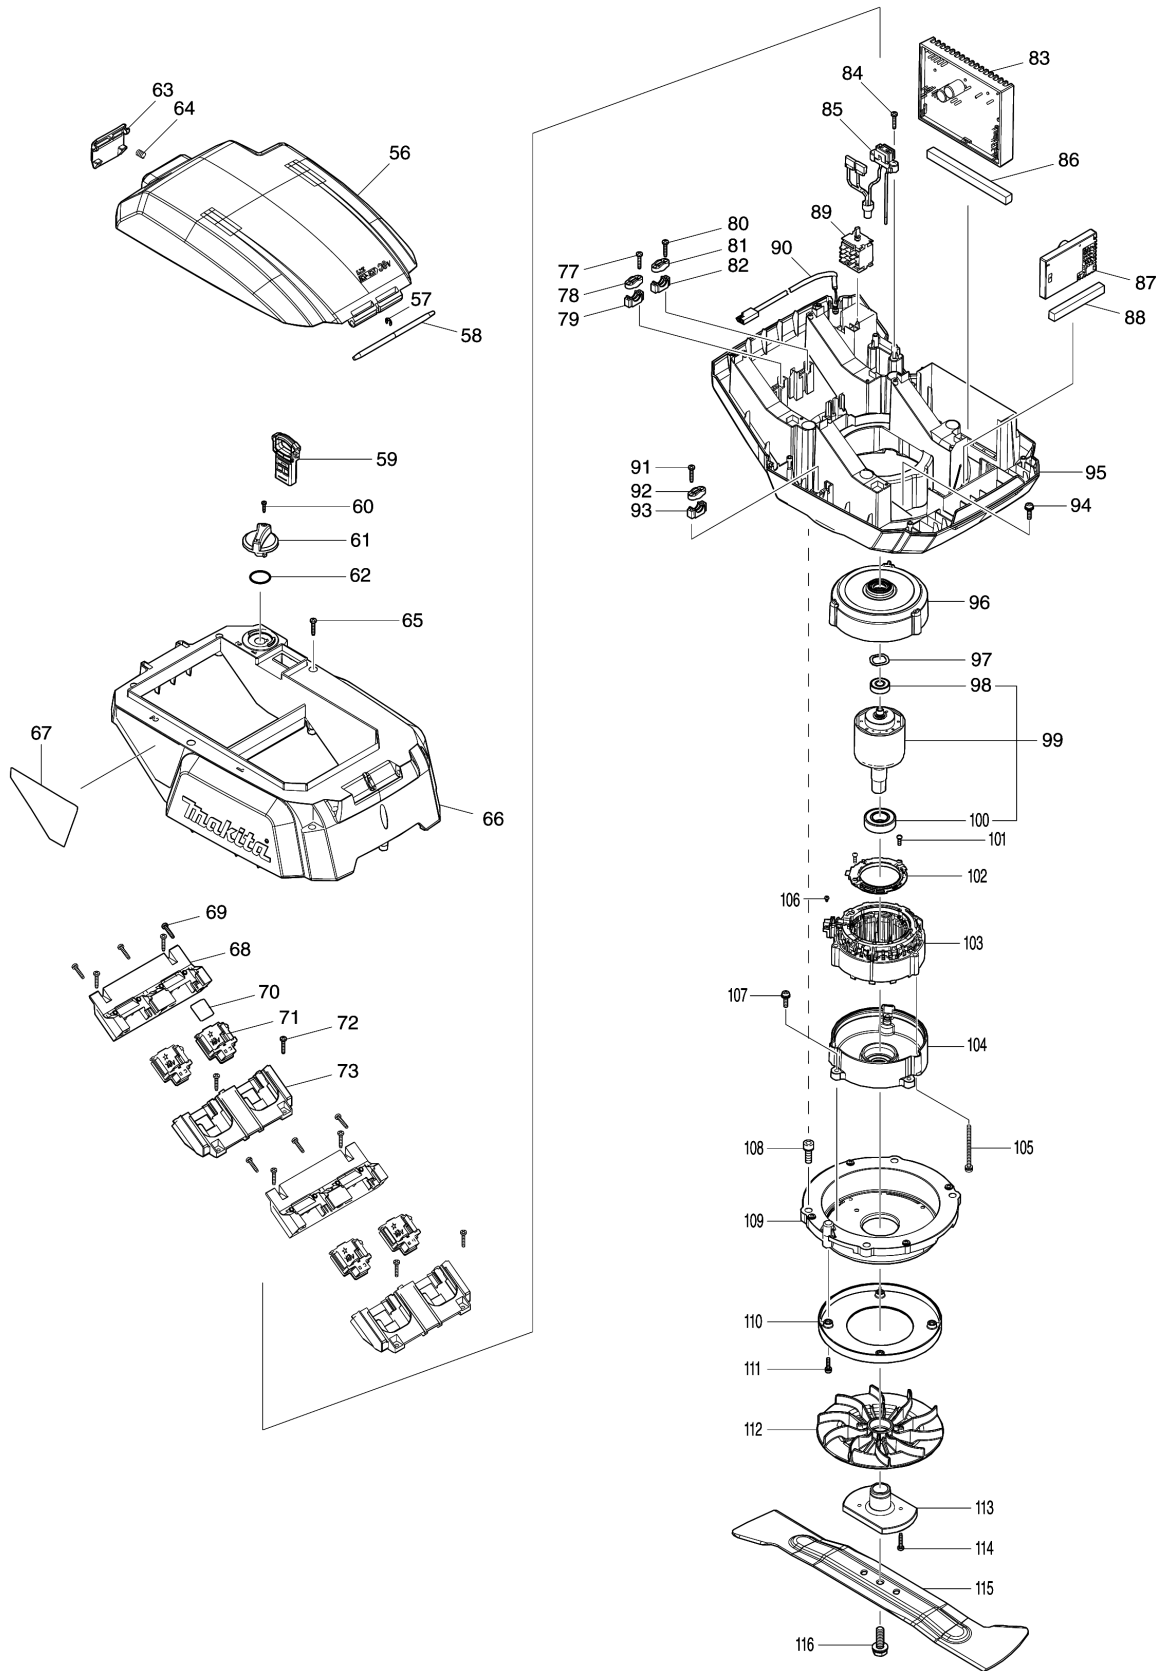

Model No.DLM465 460MM CORDLESS LAWN MOWER