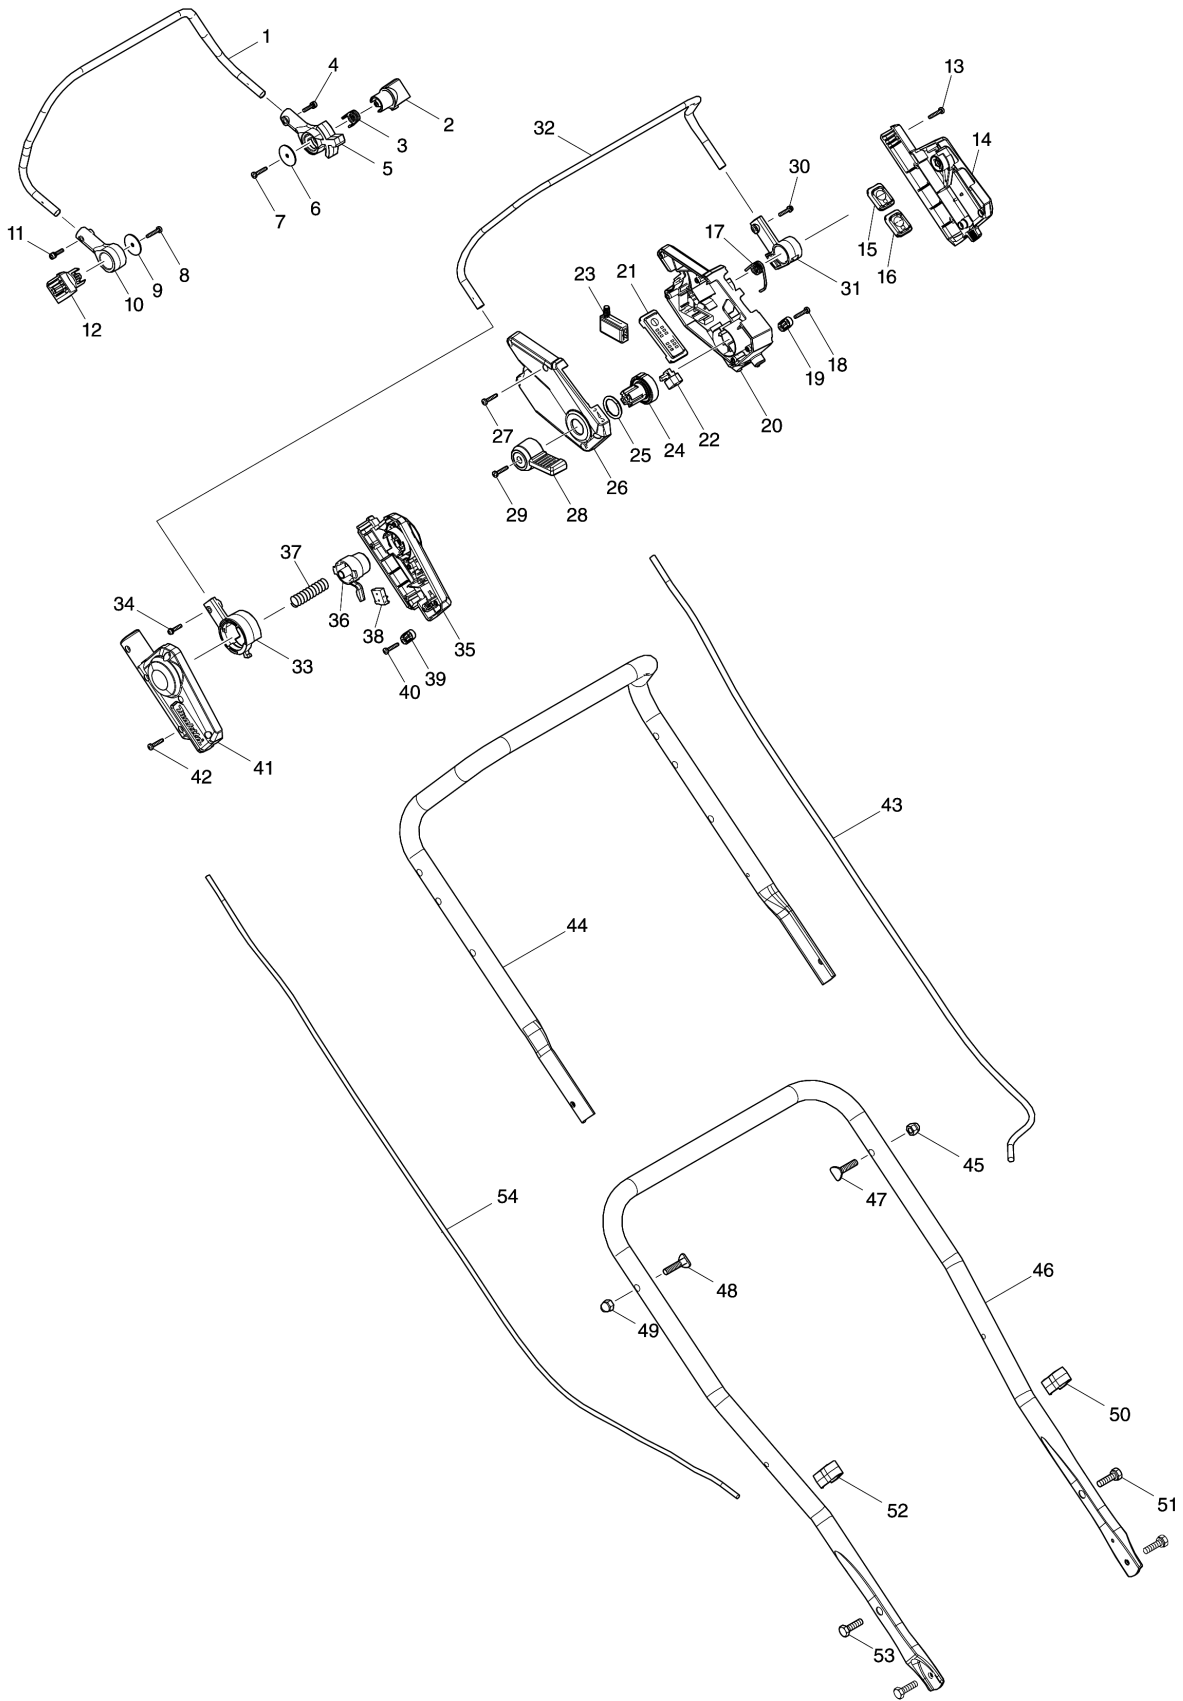

Model No.DLM465 460MM CORDLESS LAWN MOWER