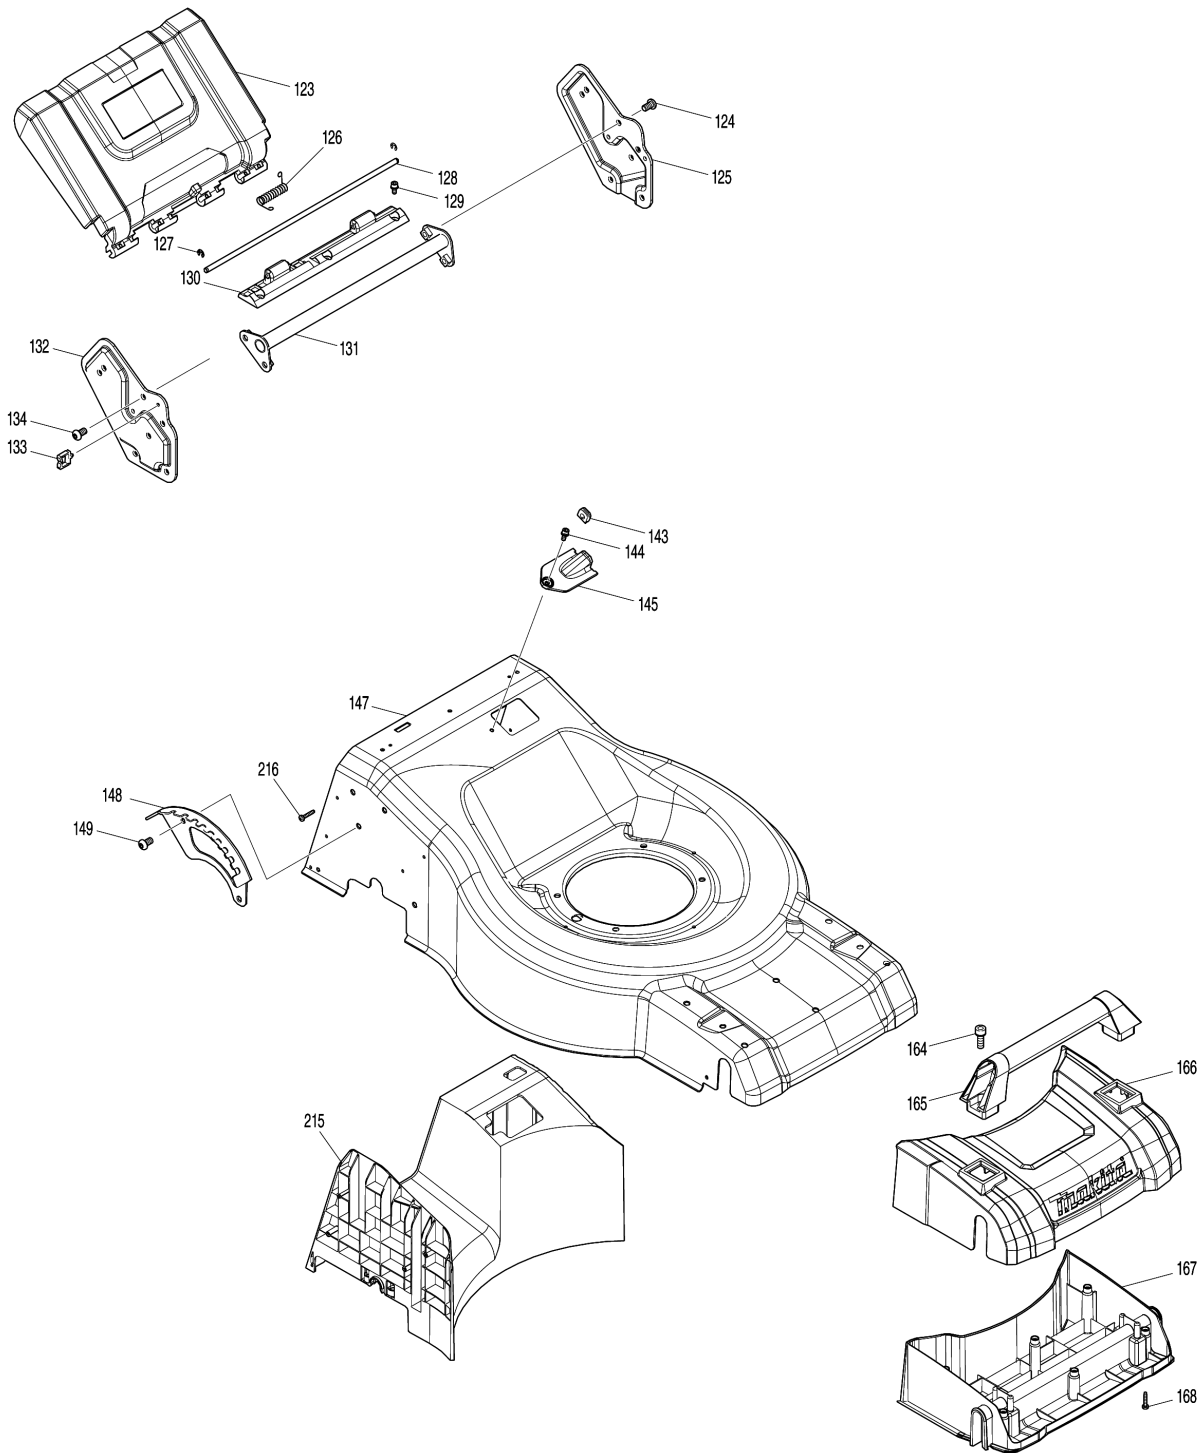

Model No.DLM465 460MM CORDLESS LAWN MOWER